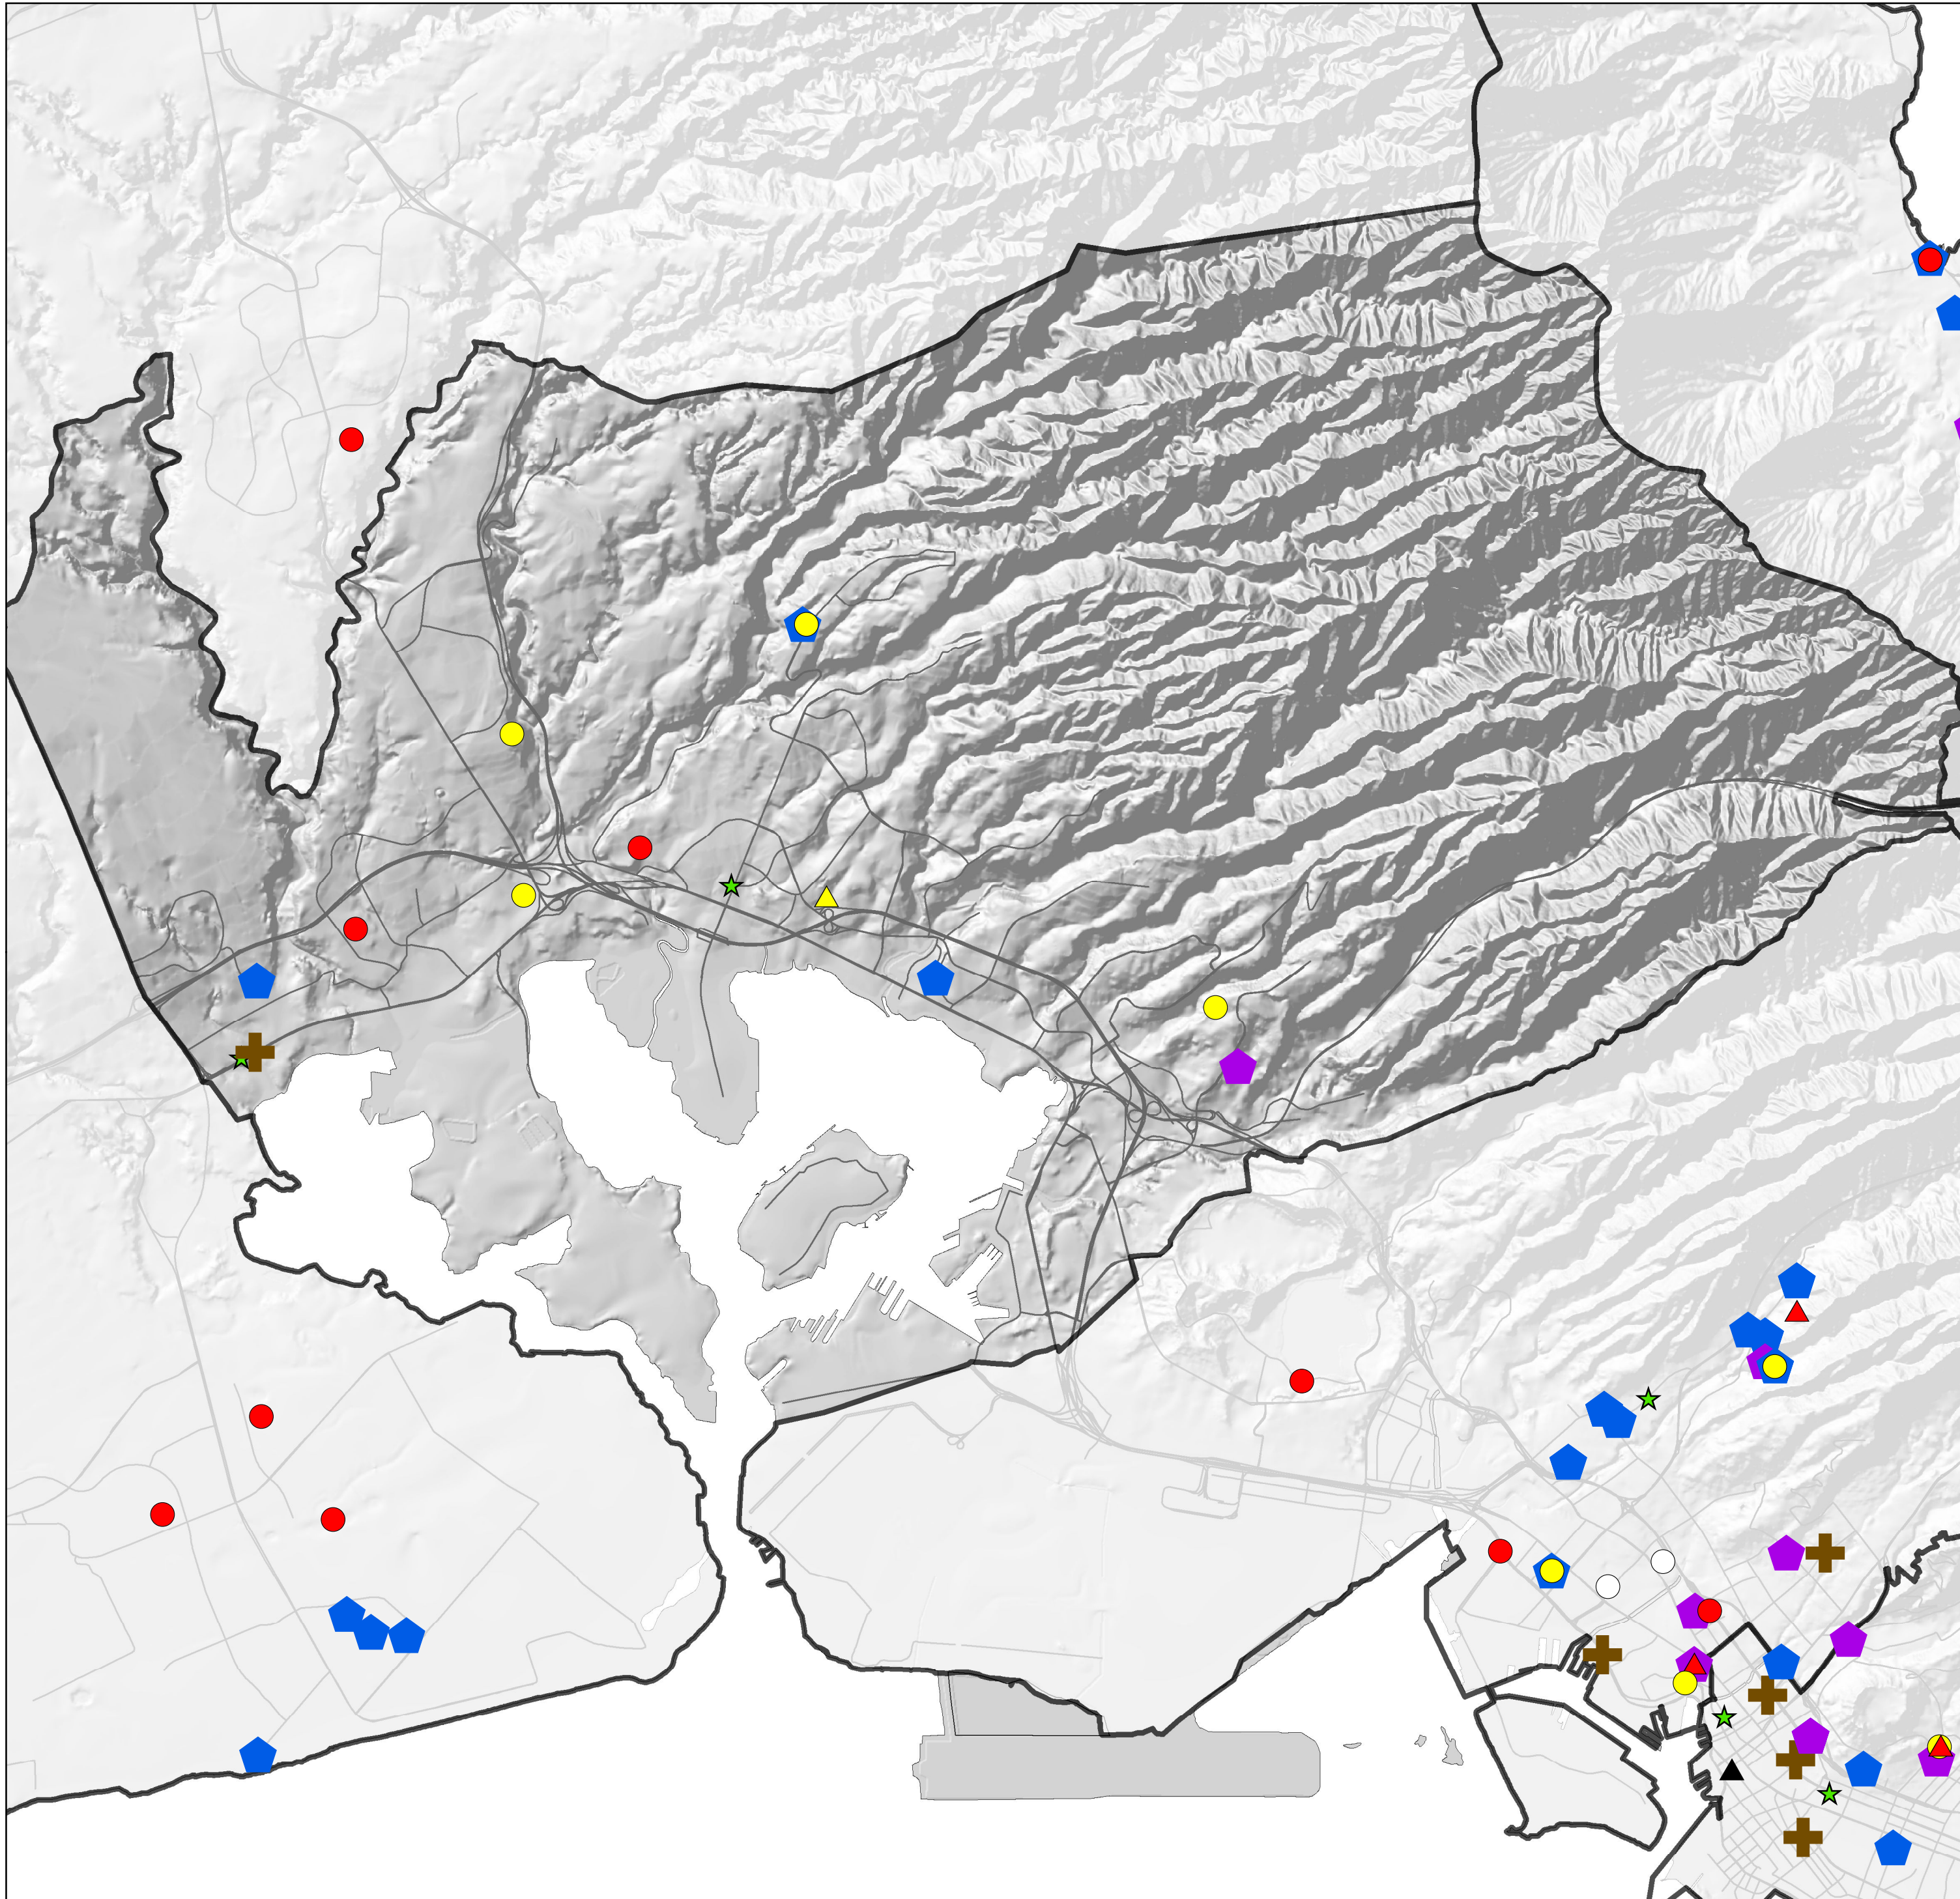

HPD District 3: Distribution of Parolees by Type of Offense: Other

Legend

Type & Level of Offense by Gender

- Other Class A, Male
- Other Class B, Male
- Other Class C, Male
- Other Misdemeanor, Male
- ▲ Other Class A, Female
- ▲ Other Class B, Female
- ▲ Other Class C, Female
- ◆ Clean & Sober Housing, Male
- ◆ Clean & Sober Housing, Female
- ✚ Substance Abuse & Mental Health Treatment Program
- ★ Police Stations & Sub-Stations
- ▭ HPD District Borders
- Major Roads

Source: Hawaii Paroling Authority, 2012;
 Hawaii State Judiciary, Adult Client Services, 2012
 Data extracted for parolees on 11/26/2012

Note: Locations are approximated for confidentiality purposes