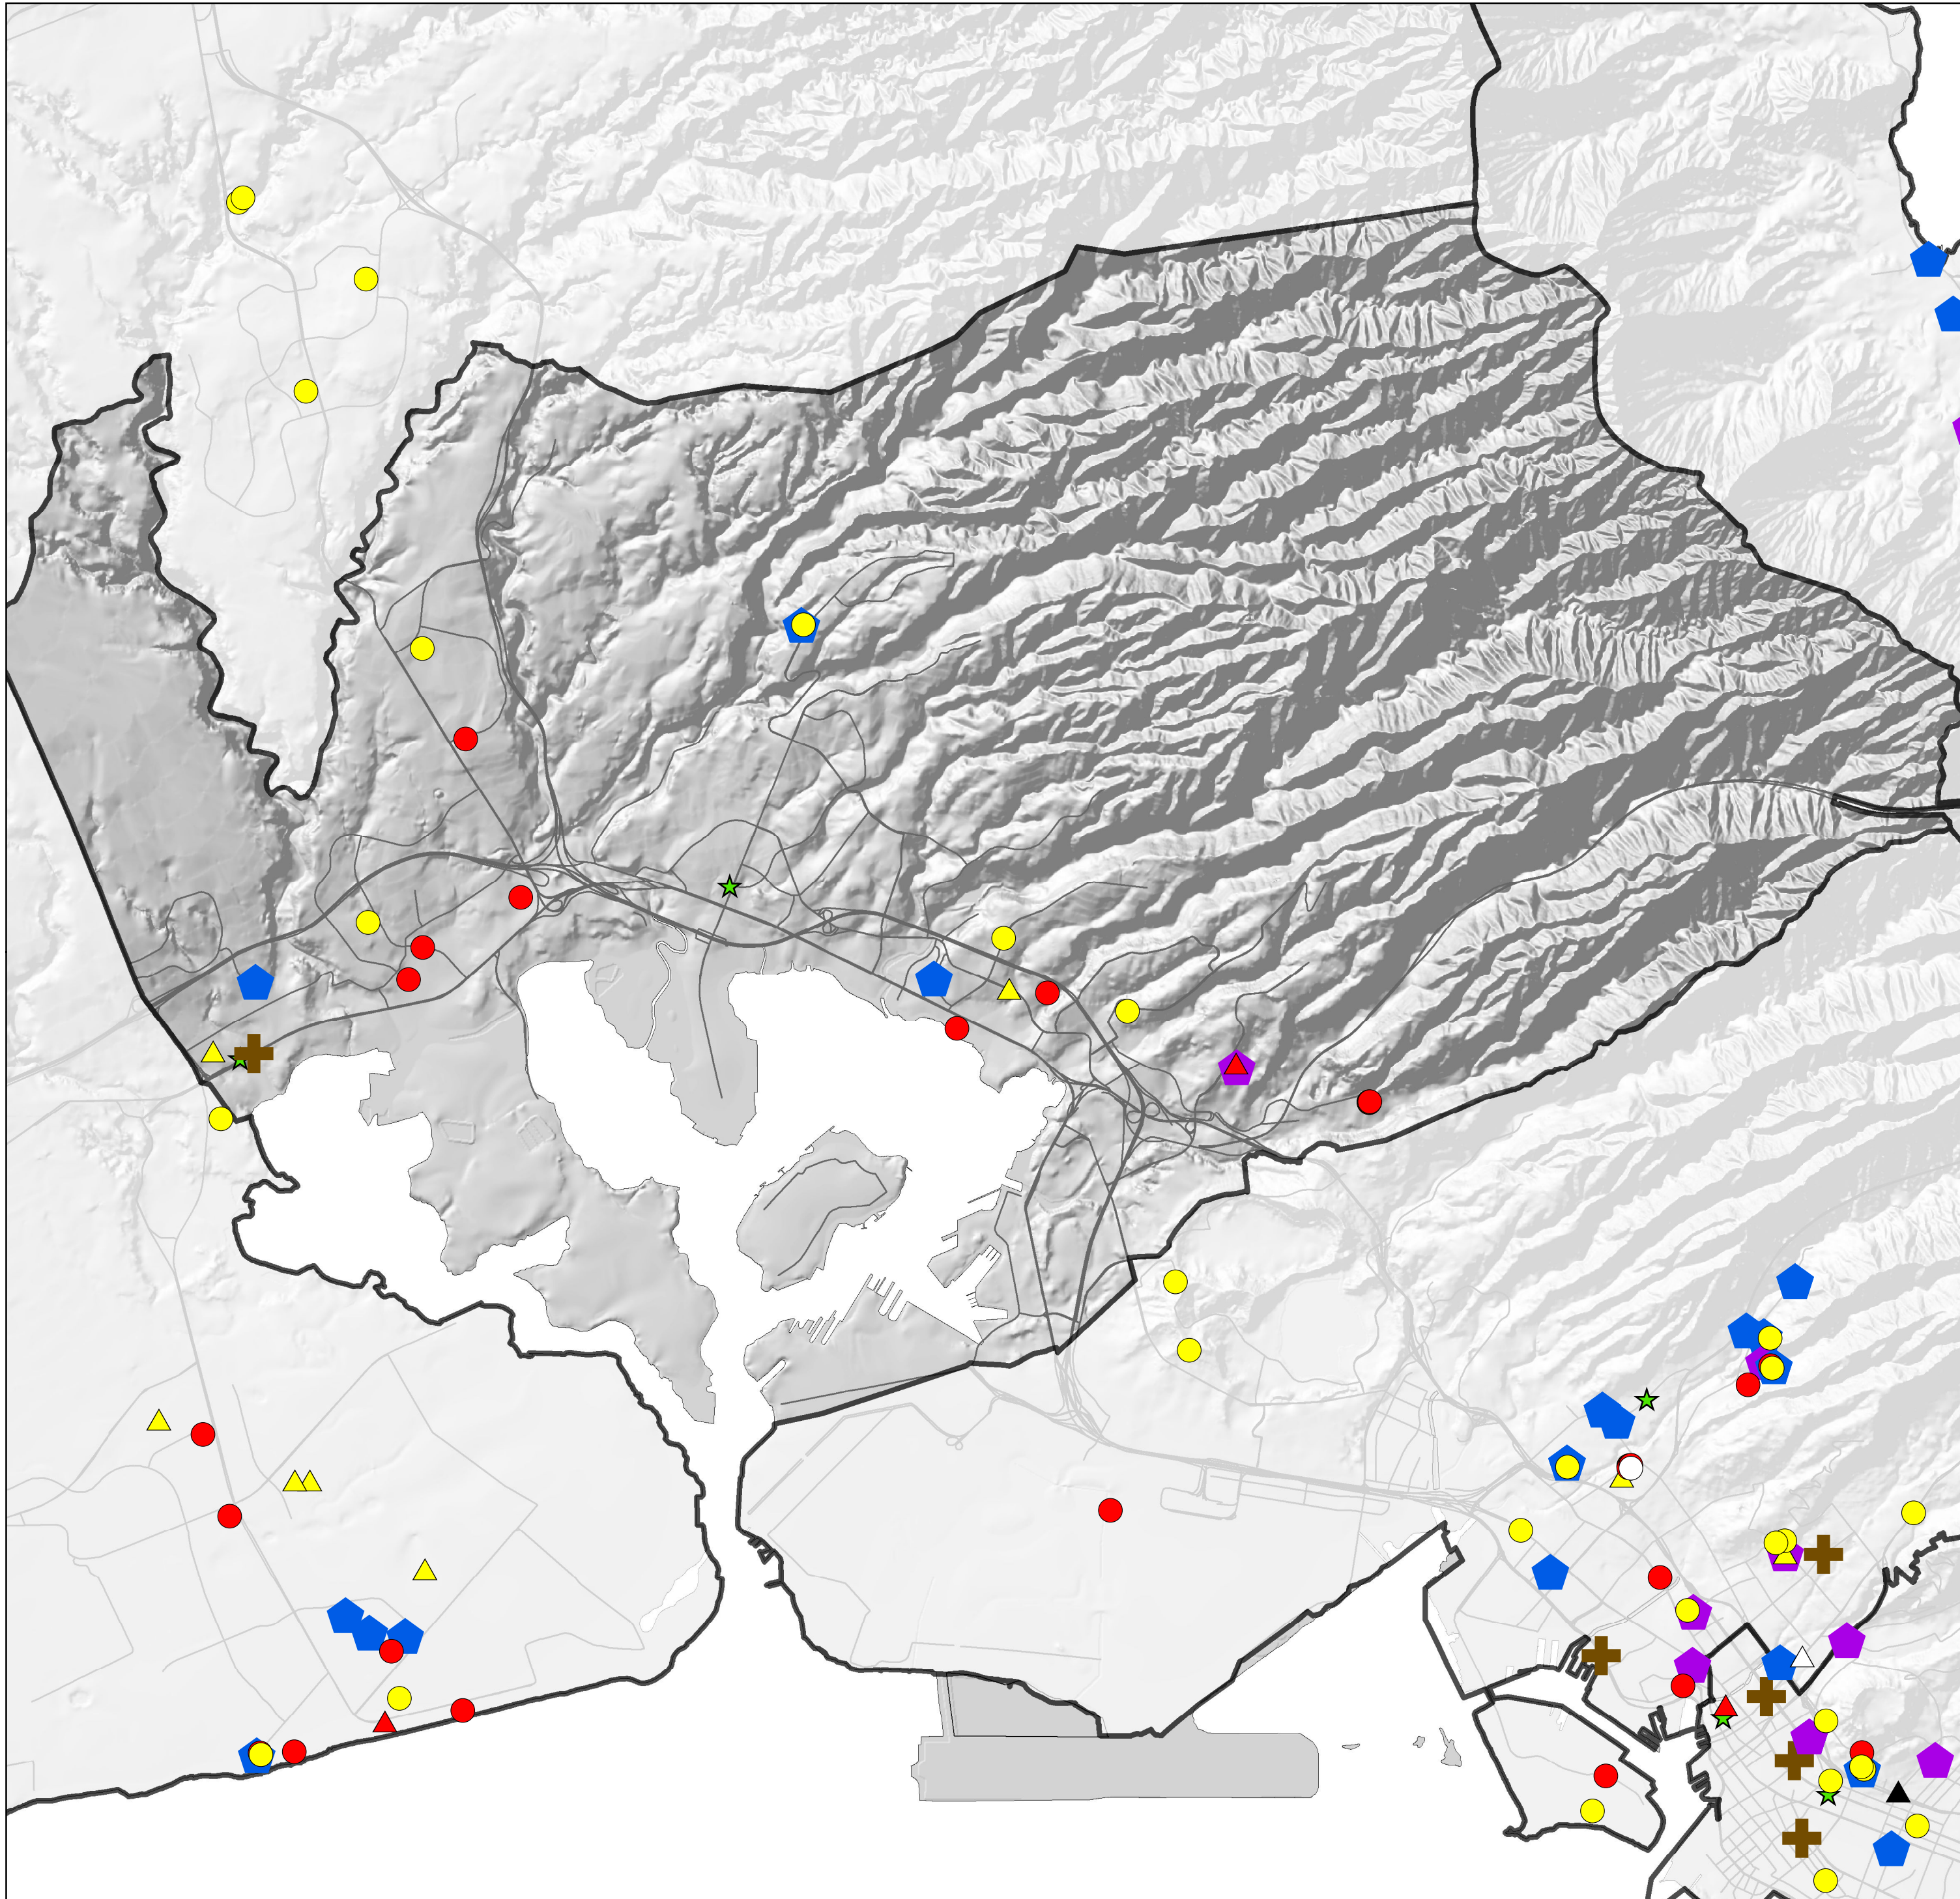

HPD District 3: Distribution of Parolees by Type of Offense: Property

Legend

- Type & Level of Offense by Gender
- Property Class A, Male
 - Property Class B, Male
 - Property Class C, Male
 - Property Misdemeanor, Male
 - ▲ Property Class A, Female
 - ▲ Property Class B, Female
 - ▲ Property Class C, Female
 - △ Property Misdemeanor, Female
 - ◆ Clean & Sober Housing, Male
 - ◆ Clean & Sober Housing, Female
 - ✚ Substance Abuse & Mental Health Treatment Program
 - ★ Police Stations & Sub-Stations
 - ▭ HPD District Borders
 - Major Roads

Source: Hawaii Paroling Authority, 2012;
 Hawaii State Judiciary, Adult Client Services, 2012
 Data extracted for parolees on 11/26/2012

Note: Locations are approximated for confidentiality purposes