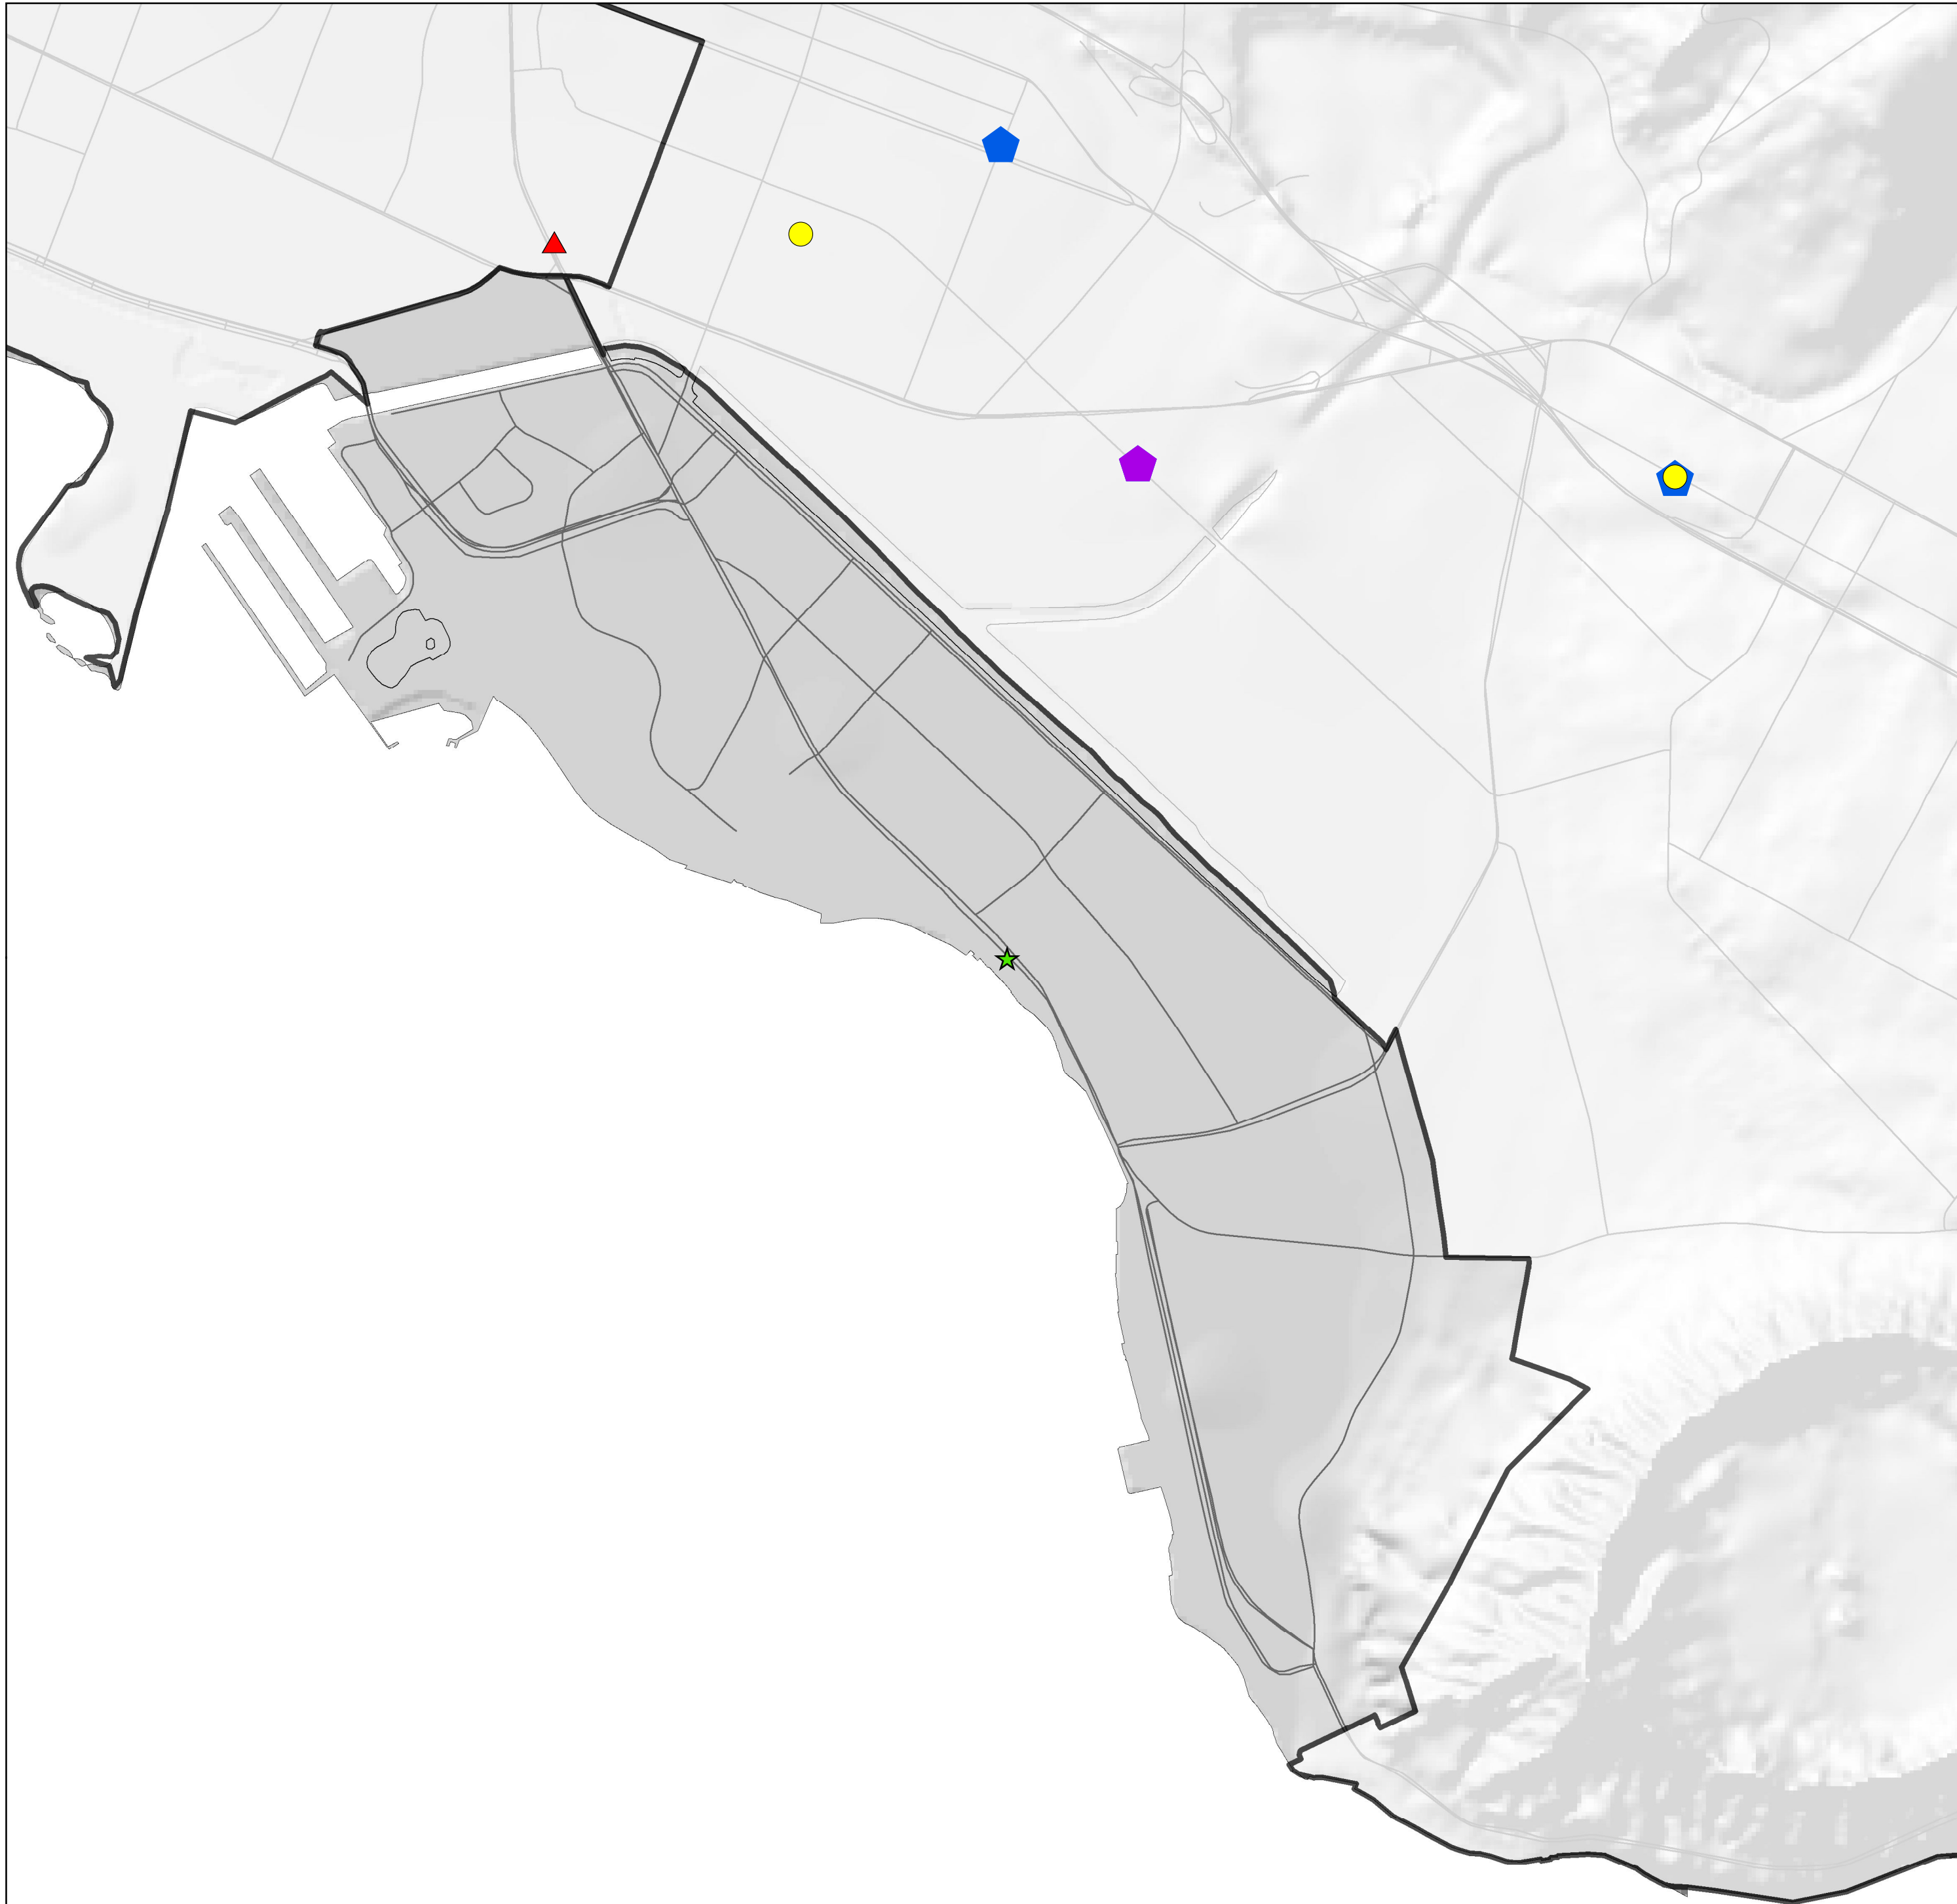

# HPD District 6: Distribution of Parolees by Type of Offense: Other

## Legend

- Type & Level of Offense by Gender
- Other Class A, Male
  - Other Class B, Male
  - Other Class C, Male
  - Other Misdemeanor, Male
  - ▲ Other Class A, Female
  - ▲ Other Class B, Female
  - ▲ Other Class C, Female
  - ◆ Clean & Sober Housing, Male
  - ◆ Clean & Sober Housing, Female
  - ✚ Substance Abuse & Mental Health Treatment Program
  - ★ Police Stations & Sub-Stations
  - ▭ HPD District Borders
  - Major Roads

Source: Hawaii Paroling Authority, 2012;  
Hawaii State Judiciary, Adult Client Services, 2012  
Data extracted for parolees on 11/26/2012

Note: Locations are approximated for confidentiality purposes