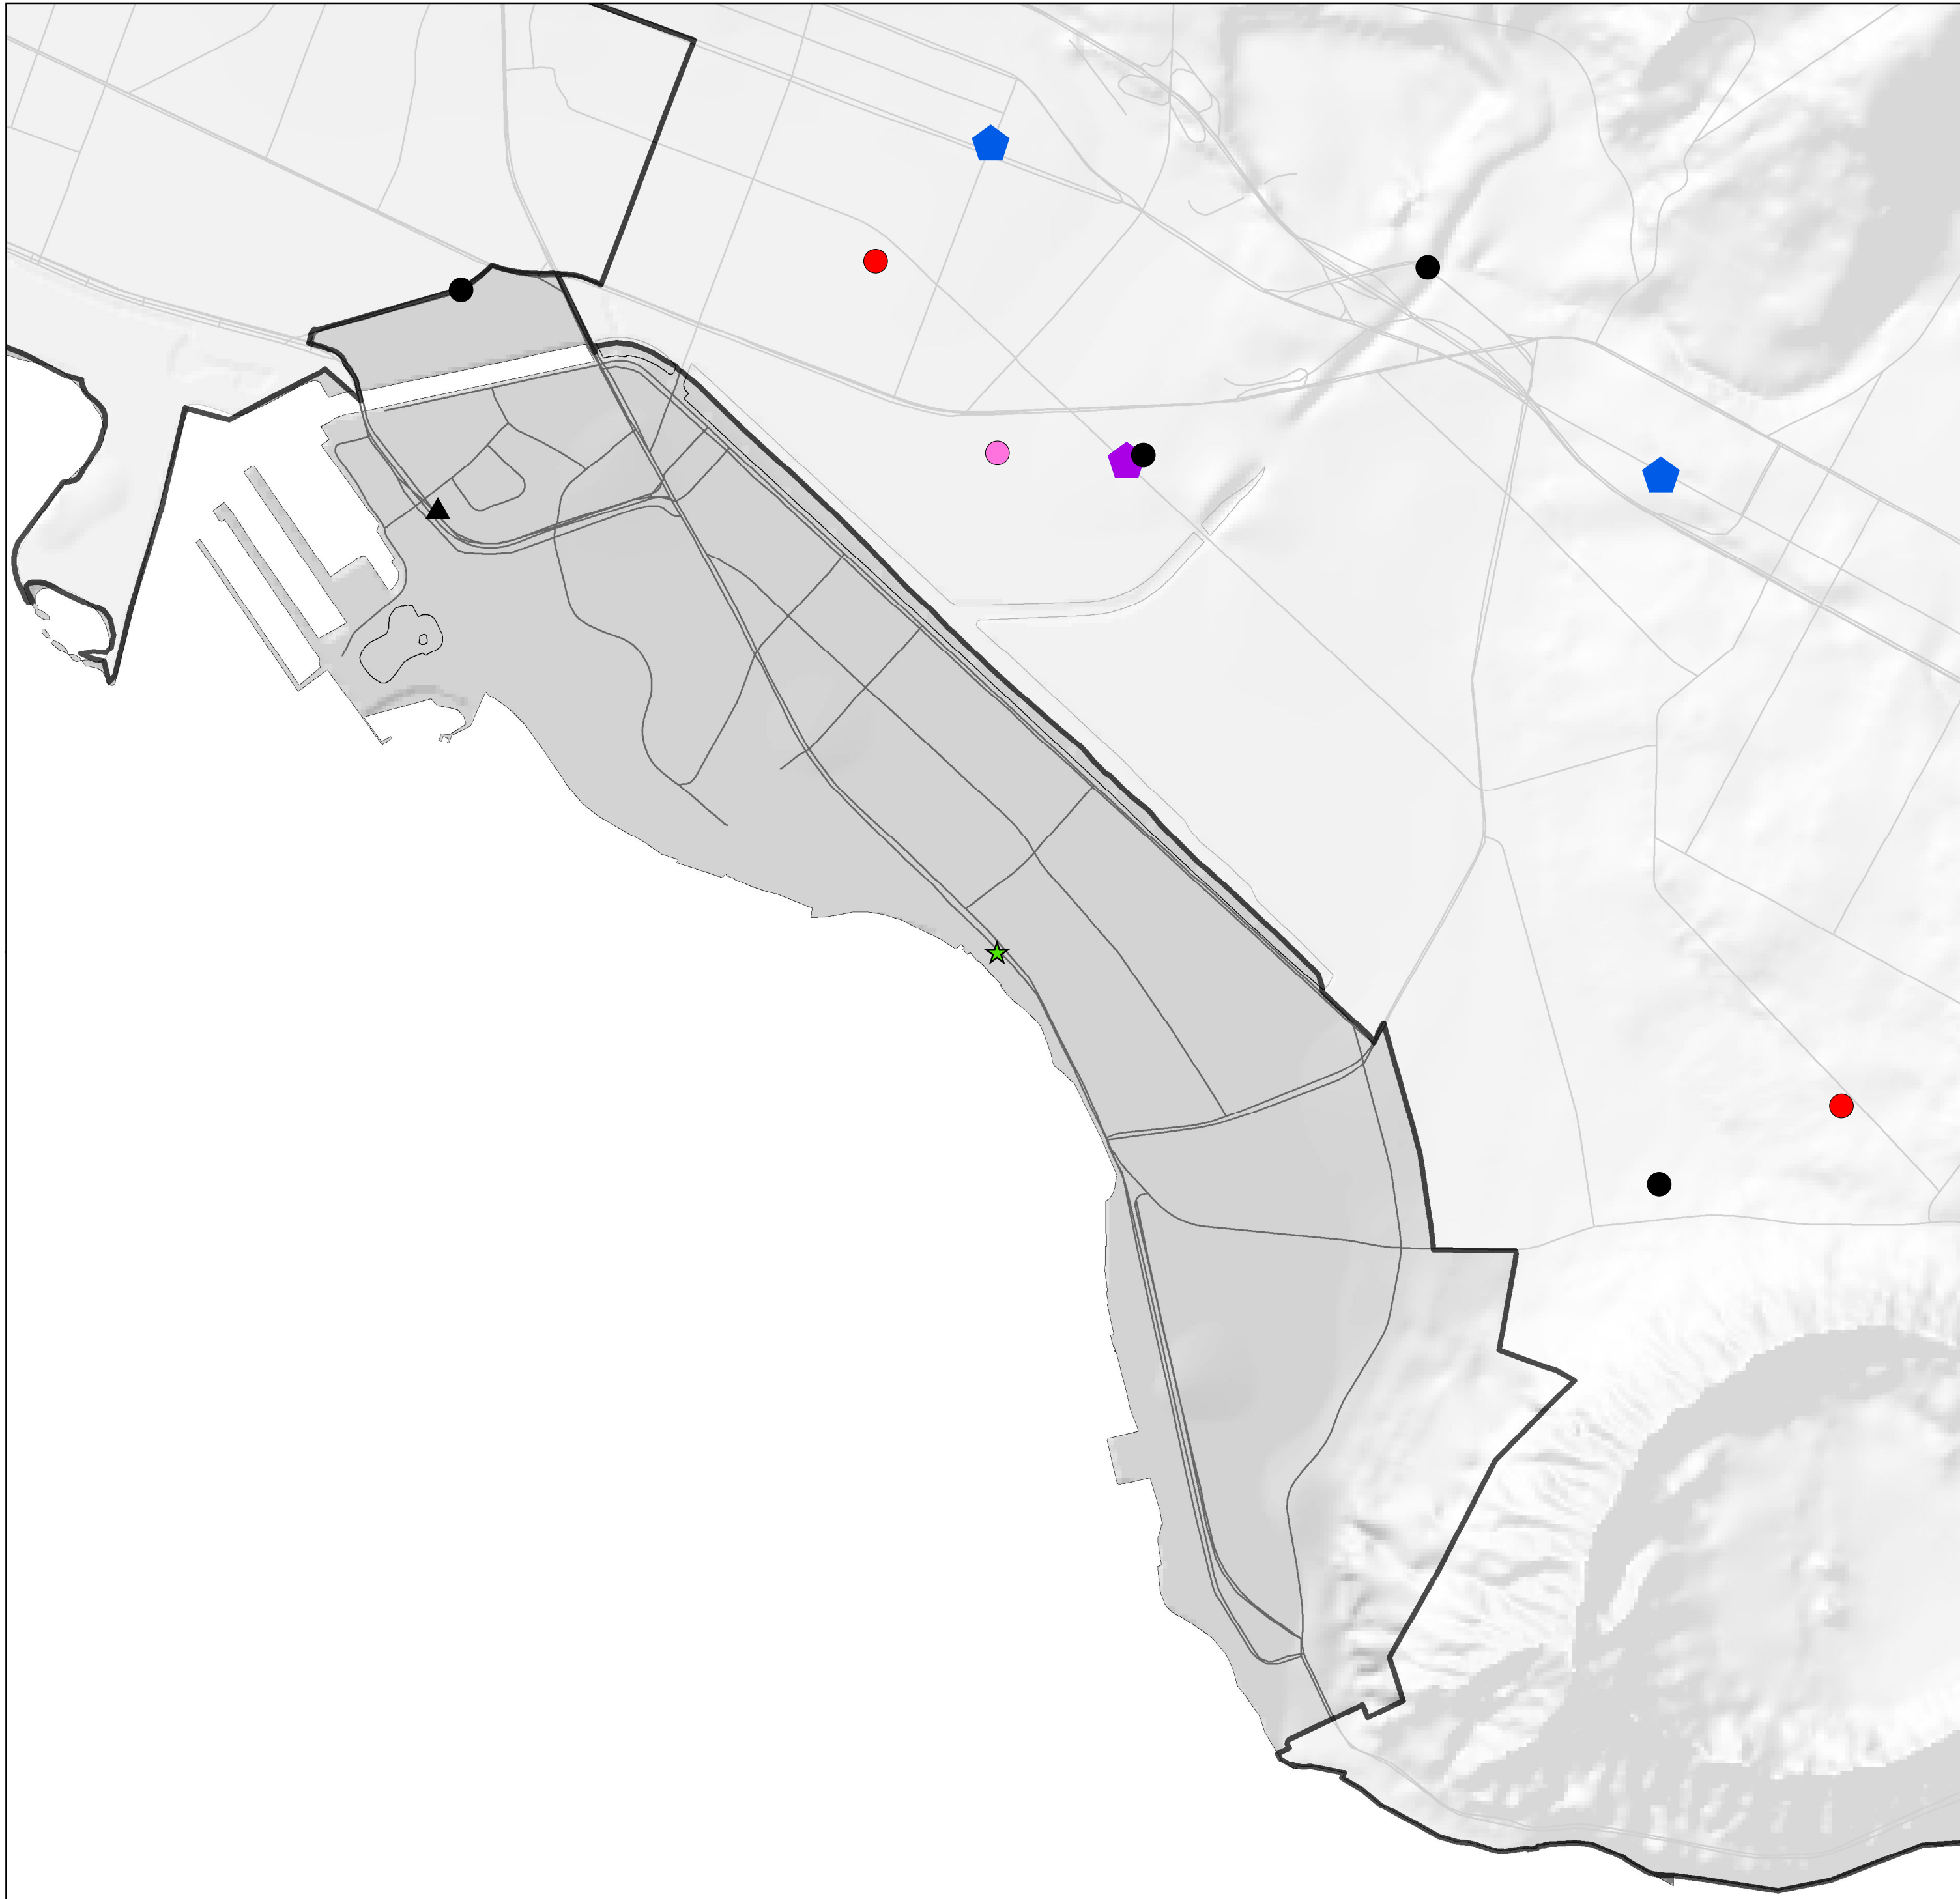

HPD District 6: Distribution of Parolees by Type of Offense: Violent

Legend

Type & Level of Offense by Gender

- Murder, Male
- Violent Class A, Male
- Violent Class B, Male
- Violent Class C, Male
- Violent Misdemeanor, Male
- ▲ Murder, Female
- ▲ Violent Class A, Female
- ▲ Violent Class B, Female
- ▲ Violent Class C, Female
- ⬠ Clean & Sober Housing, Male
- ⬠ Clean & Sober Housing, Female
- + Substance Abuse & Mental Health Treatment Program
- ★ Police Stations & Sub-Stations
- ▭ HPD District Borders
- Major Roads

Source: Hawaii Paroling Authority, 2012;
 Hawaii State Judiciary, Adult Client Services, 2012
 Data extracted for parolees on 11/26/2012

Note: Locations are approximated for confidentiality purposes