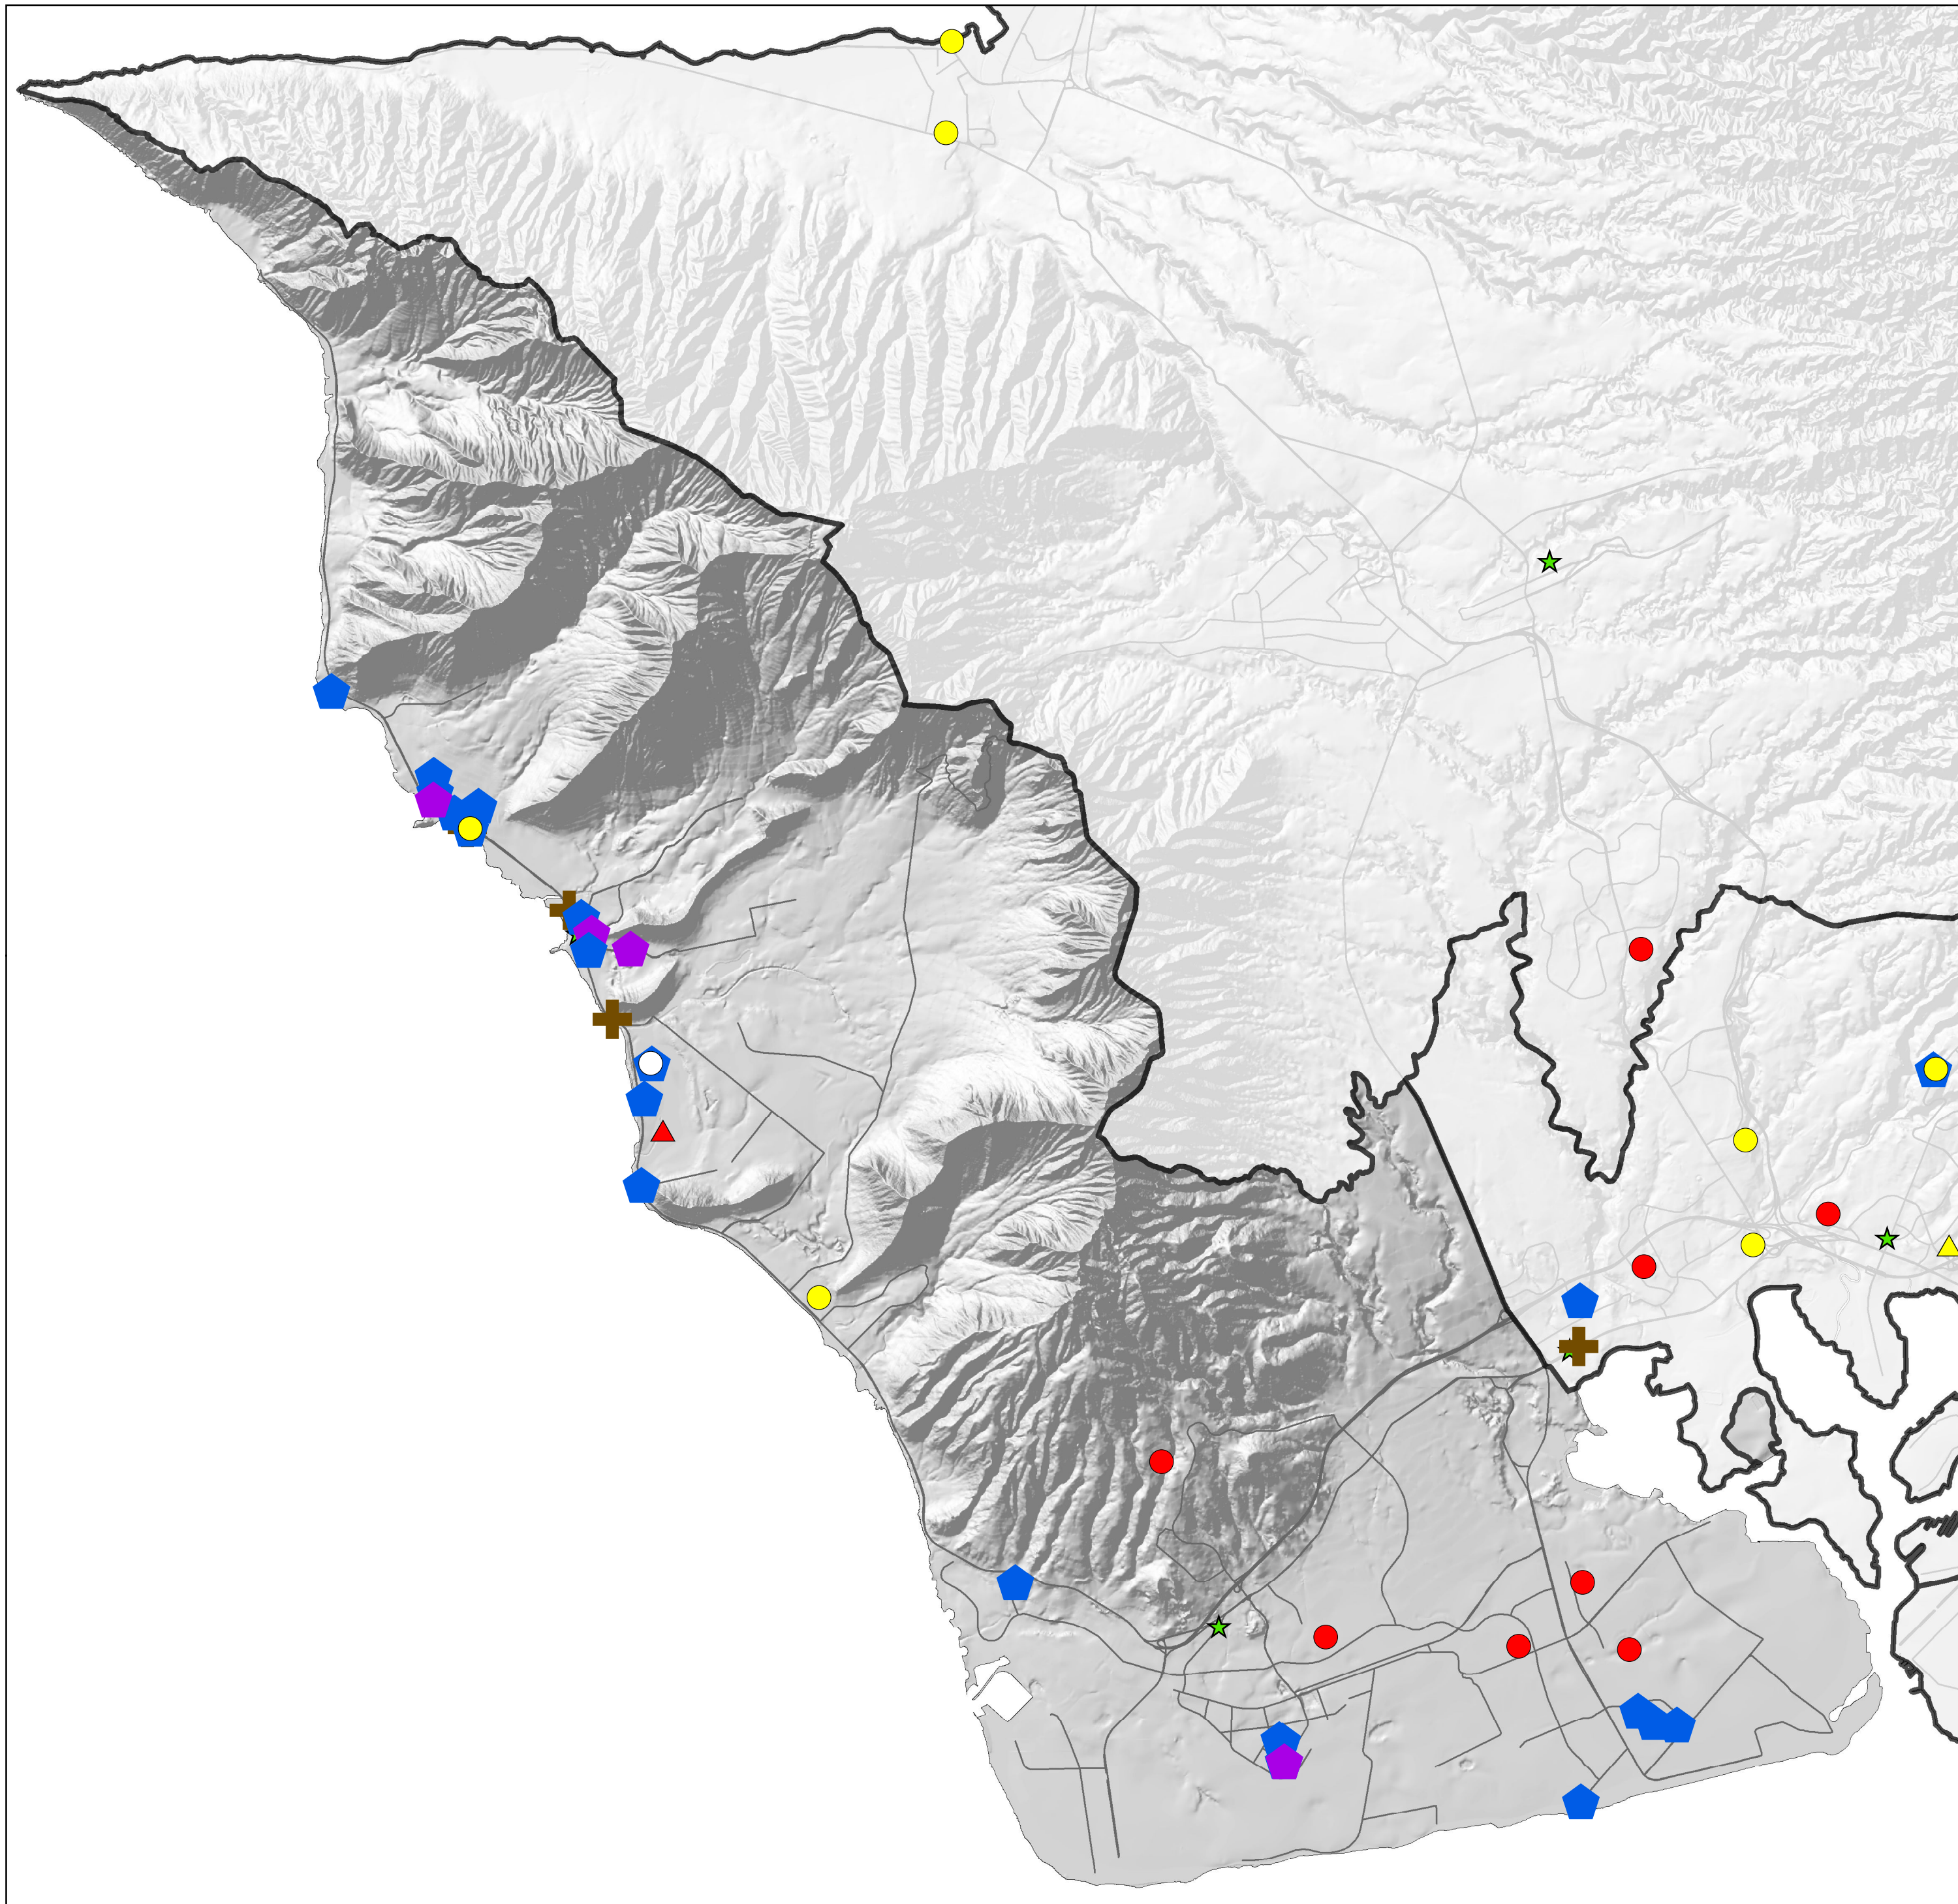

# HPD District 8: Distribution of Parolees by Type of Offense: Other

## Legend

Type & Level of Offense by Gender

- Other Class A, Male
- Other Class B, Male
- Other Class C, Male
- Other Misdemeanor, Male
- ▲ Other Class A, Female
- ▲ Other Class B, Female
- ▲ Other Class C, Female
- ◆ Clean & Sober Housing, Male
- ◆ Clean & Sober Housing, Female
- ✚ Substance Abuse & Mental Health Treatment Program
- ★ Police Stations & Sub-Stations
- ▭ HPD District Borders
- Major Roads

Source: Hawaii Paroling Authority, 2012;  
Hawaii State Judiciary, Adult Client Services, 2012  
Data extracted for parolees on 11/26/2012

Note: Locations are approximated for confidentiality purposes