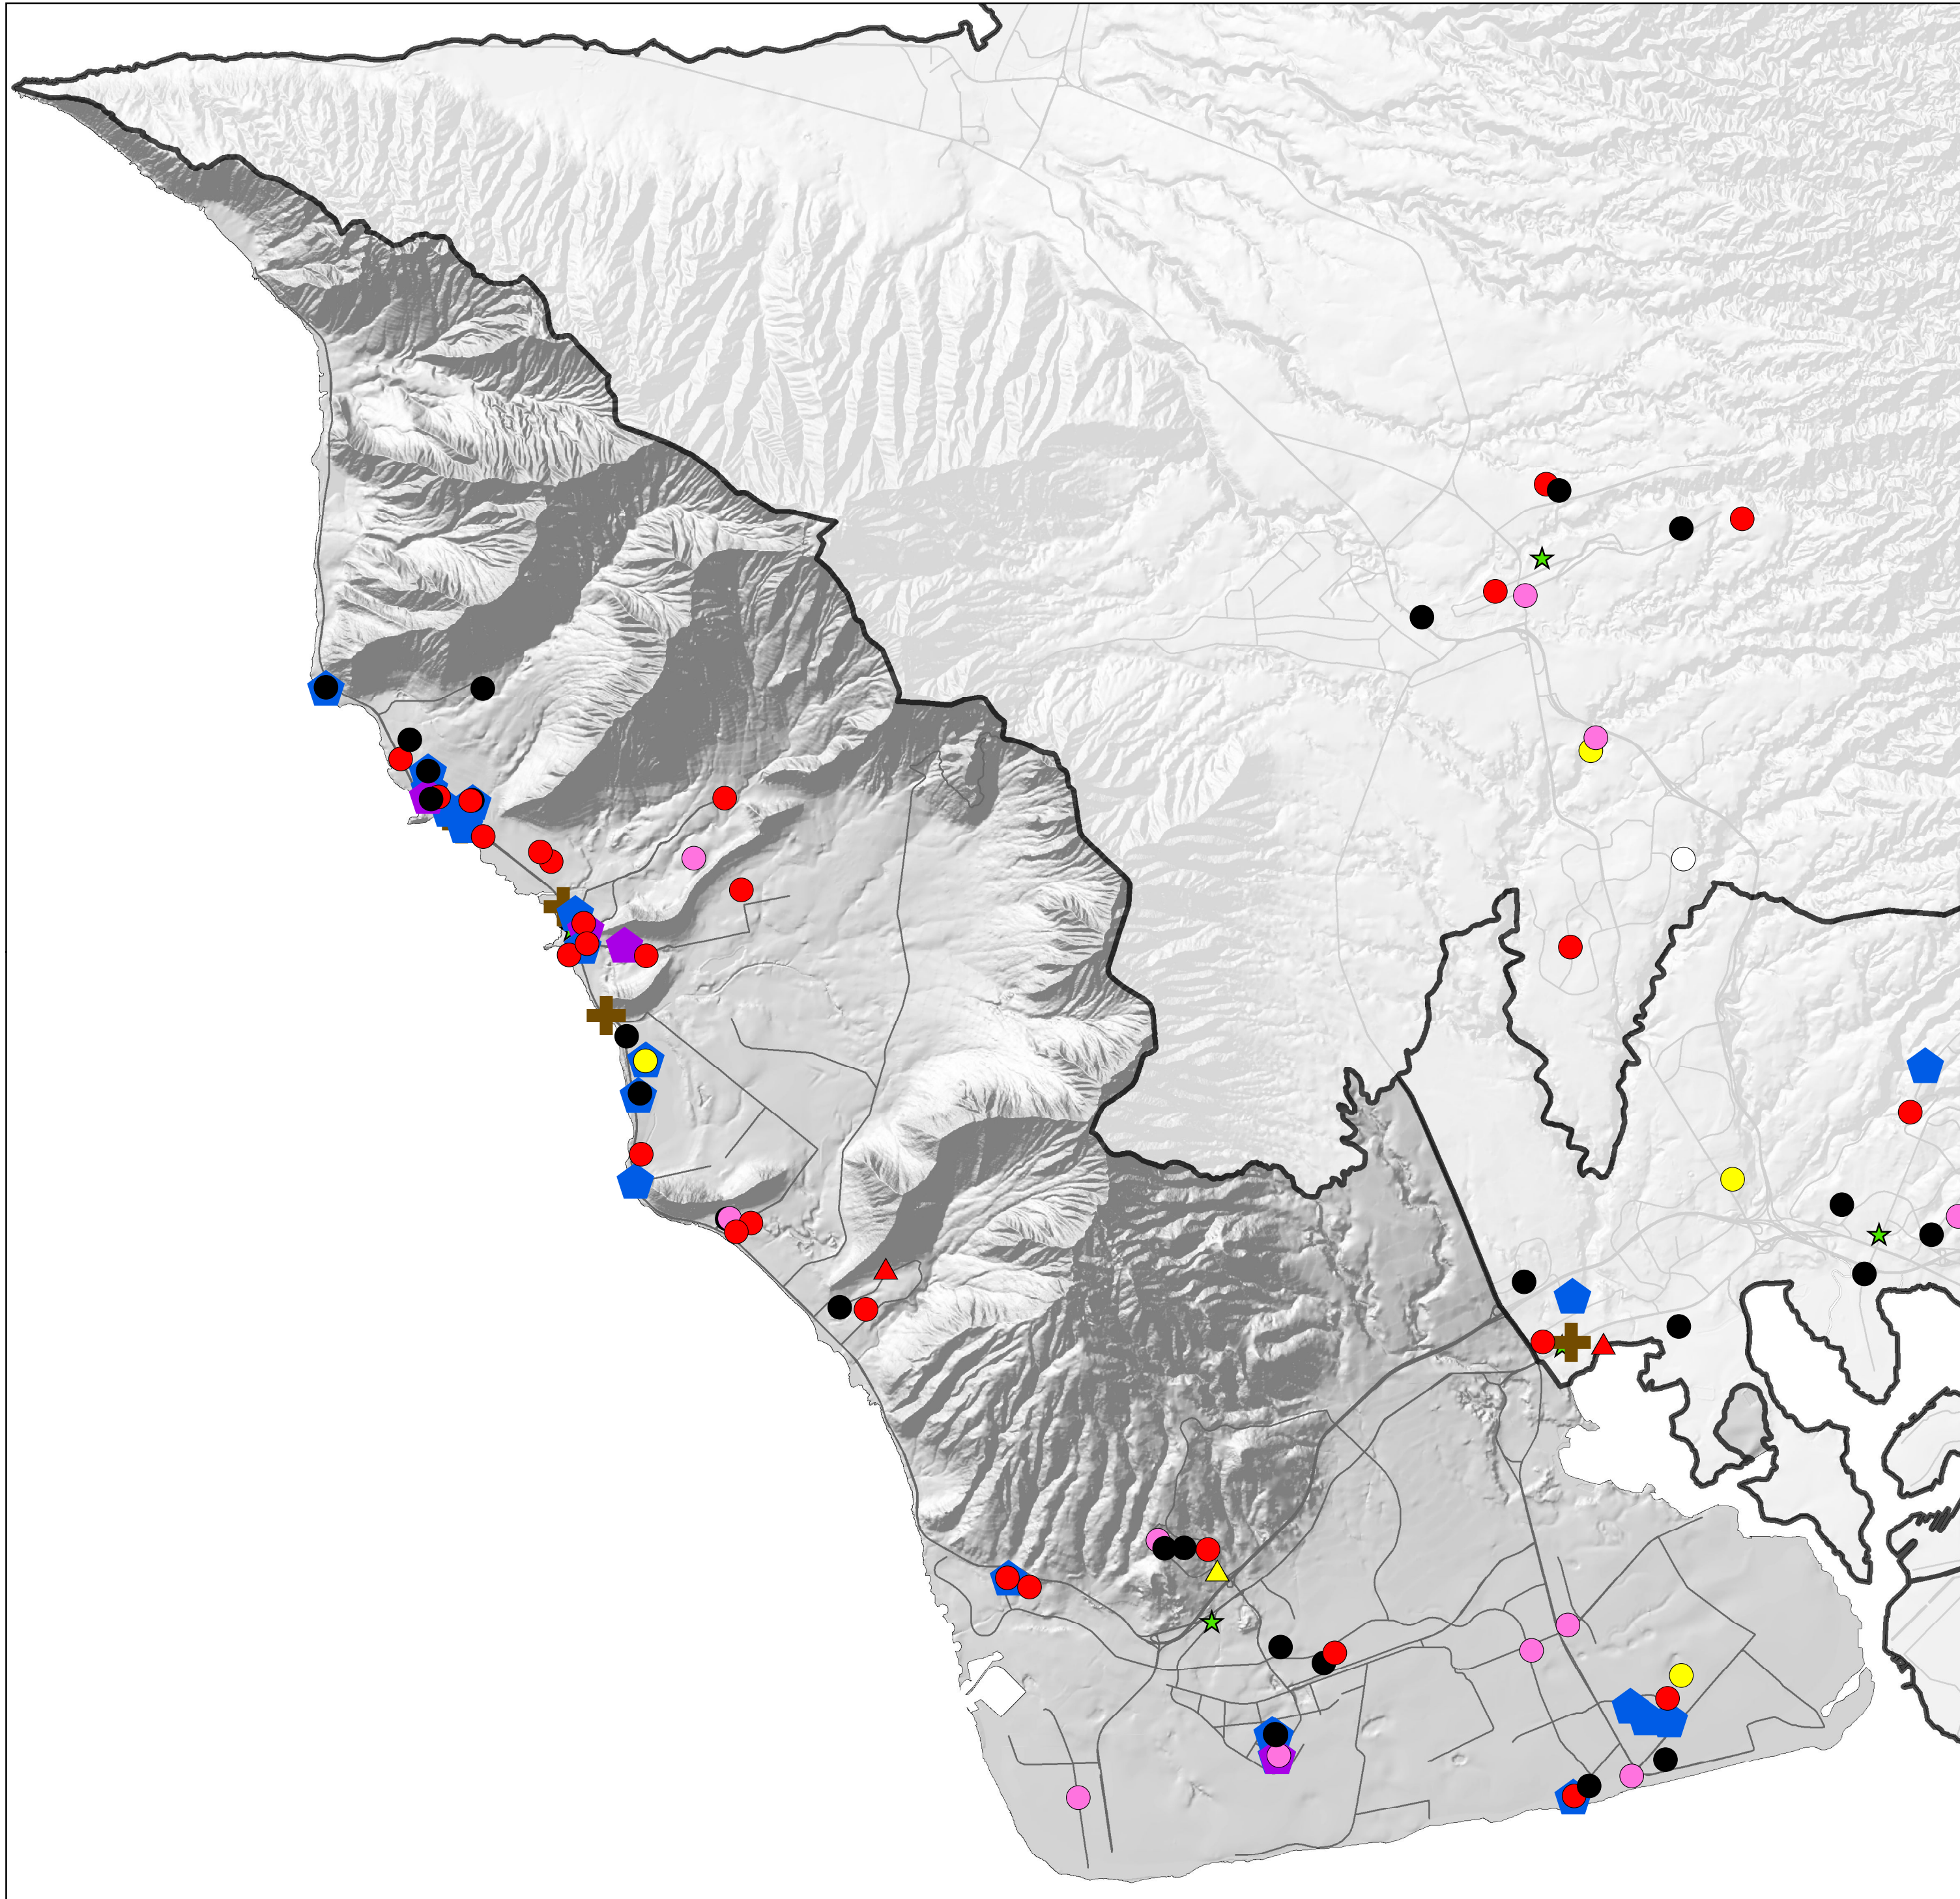

HPD District 8: Distribution of Parolees by Type of Offense: Violent

Legend

Type & Level of Offense by Gender

- Murder, Male
- Violent Class A, Male
- Violent Class B, Male
- Violent Class C, Male
- Violent Misdemeanor, Male
- ▲ Murder, Female
- ▲ Violent Class A, Female
- ▲ Violent Class B, Female
- ▲ Violent Class C, Female
- ⬠ Clean & Sober Housing, Male
- ⬠ Clean & Sober Housing, Female
- + Substance Abuse & Mental Health Treatment Program
- ★ Police Stations & Sub-Stations
- HPD District Borders
- Major Roads

Source: Hawaii Paroling Authority, 2012;
 Hawaii State Judiciary, Adult Client Services, 2012
 Data extracted for parolees on 11/26/2012

Note: Locations are approximated for confidentiality purposes