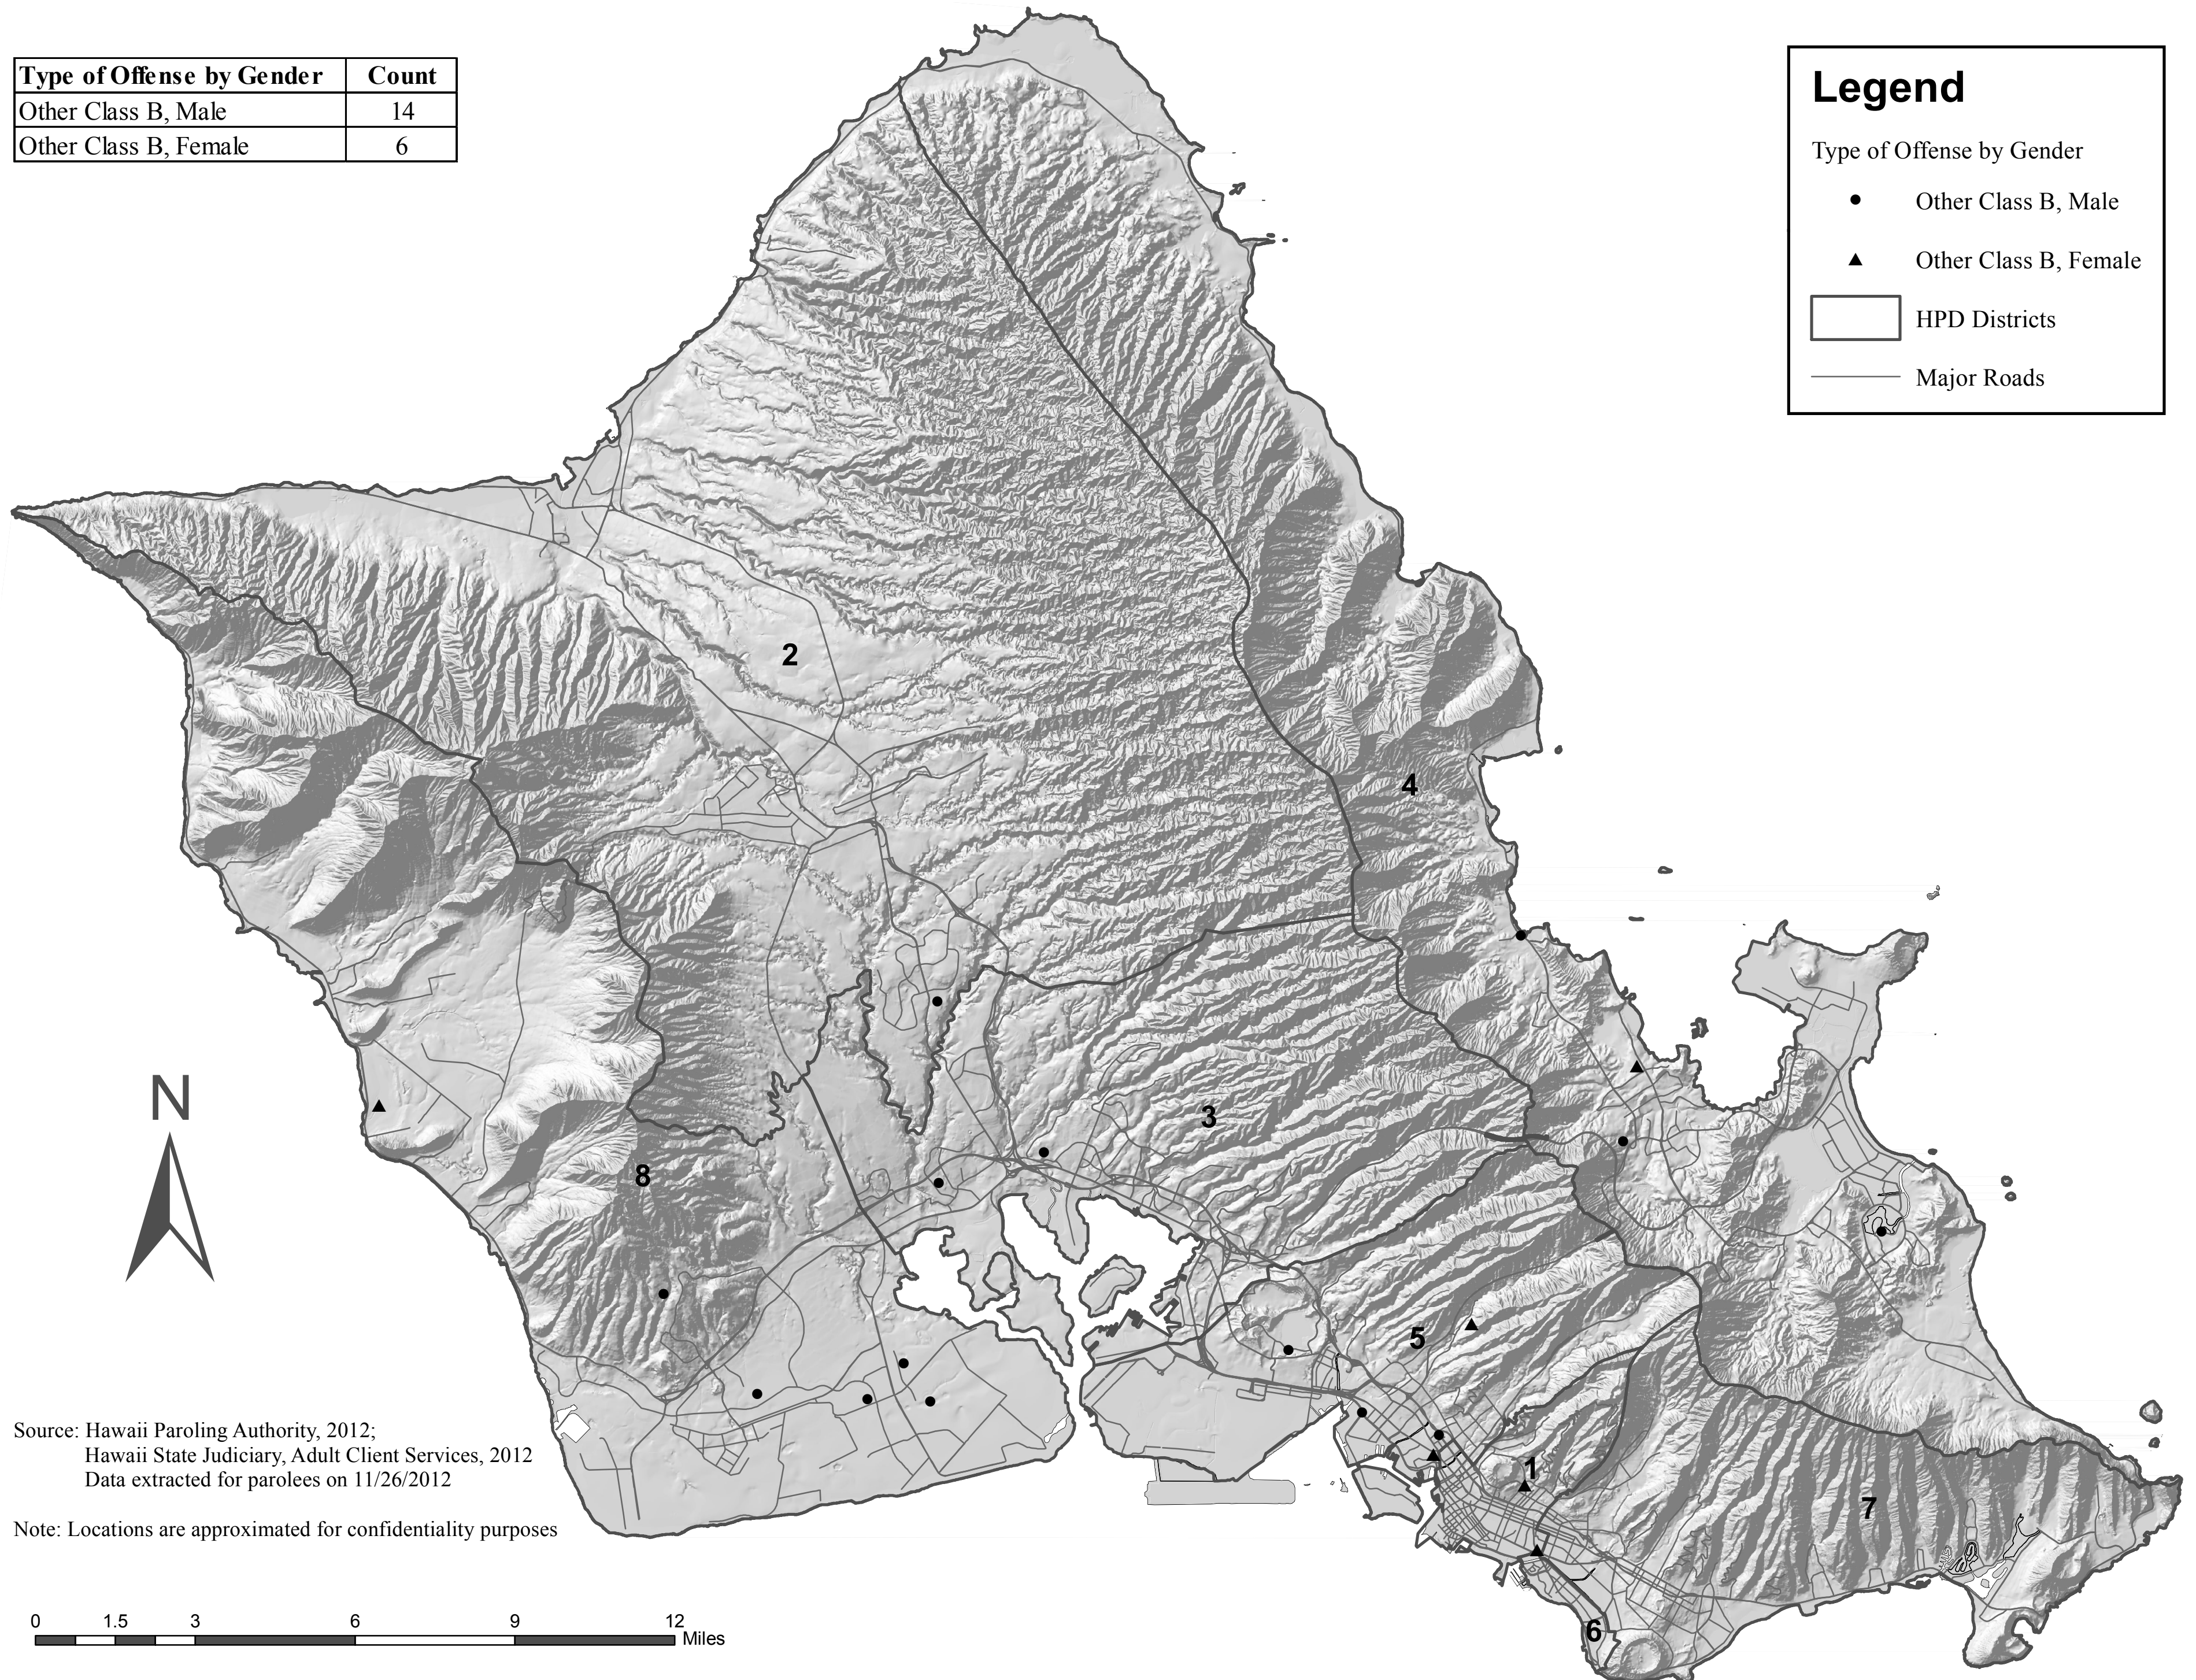

# Distribution of Parolees by Type of Offense: Other Class B

Type of Offense by Gender	Count
Other Class B, Male	14
Other Class B, Female	6

**Legend**

Type of Offense by Gender

- Other Class B, Male
- ▲ Other Class B, Female

HPD Districts

Major Roads

Source: Hawaii Paroling Authority, 2012;  
 Hawaii State Judiciary, Adult Client Services, 2012  
 Data extracted for parolees on 11/26/2012

Note: Locations are approximated for confidentiality purposes