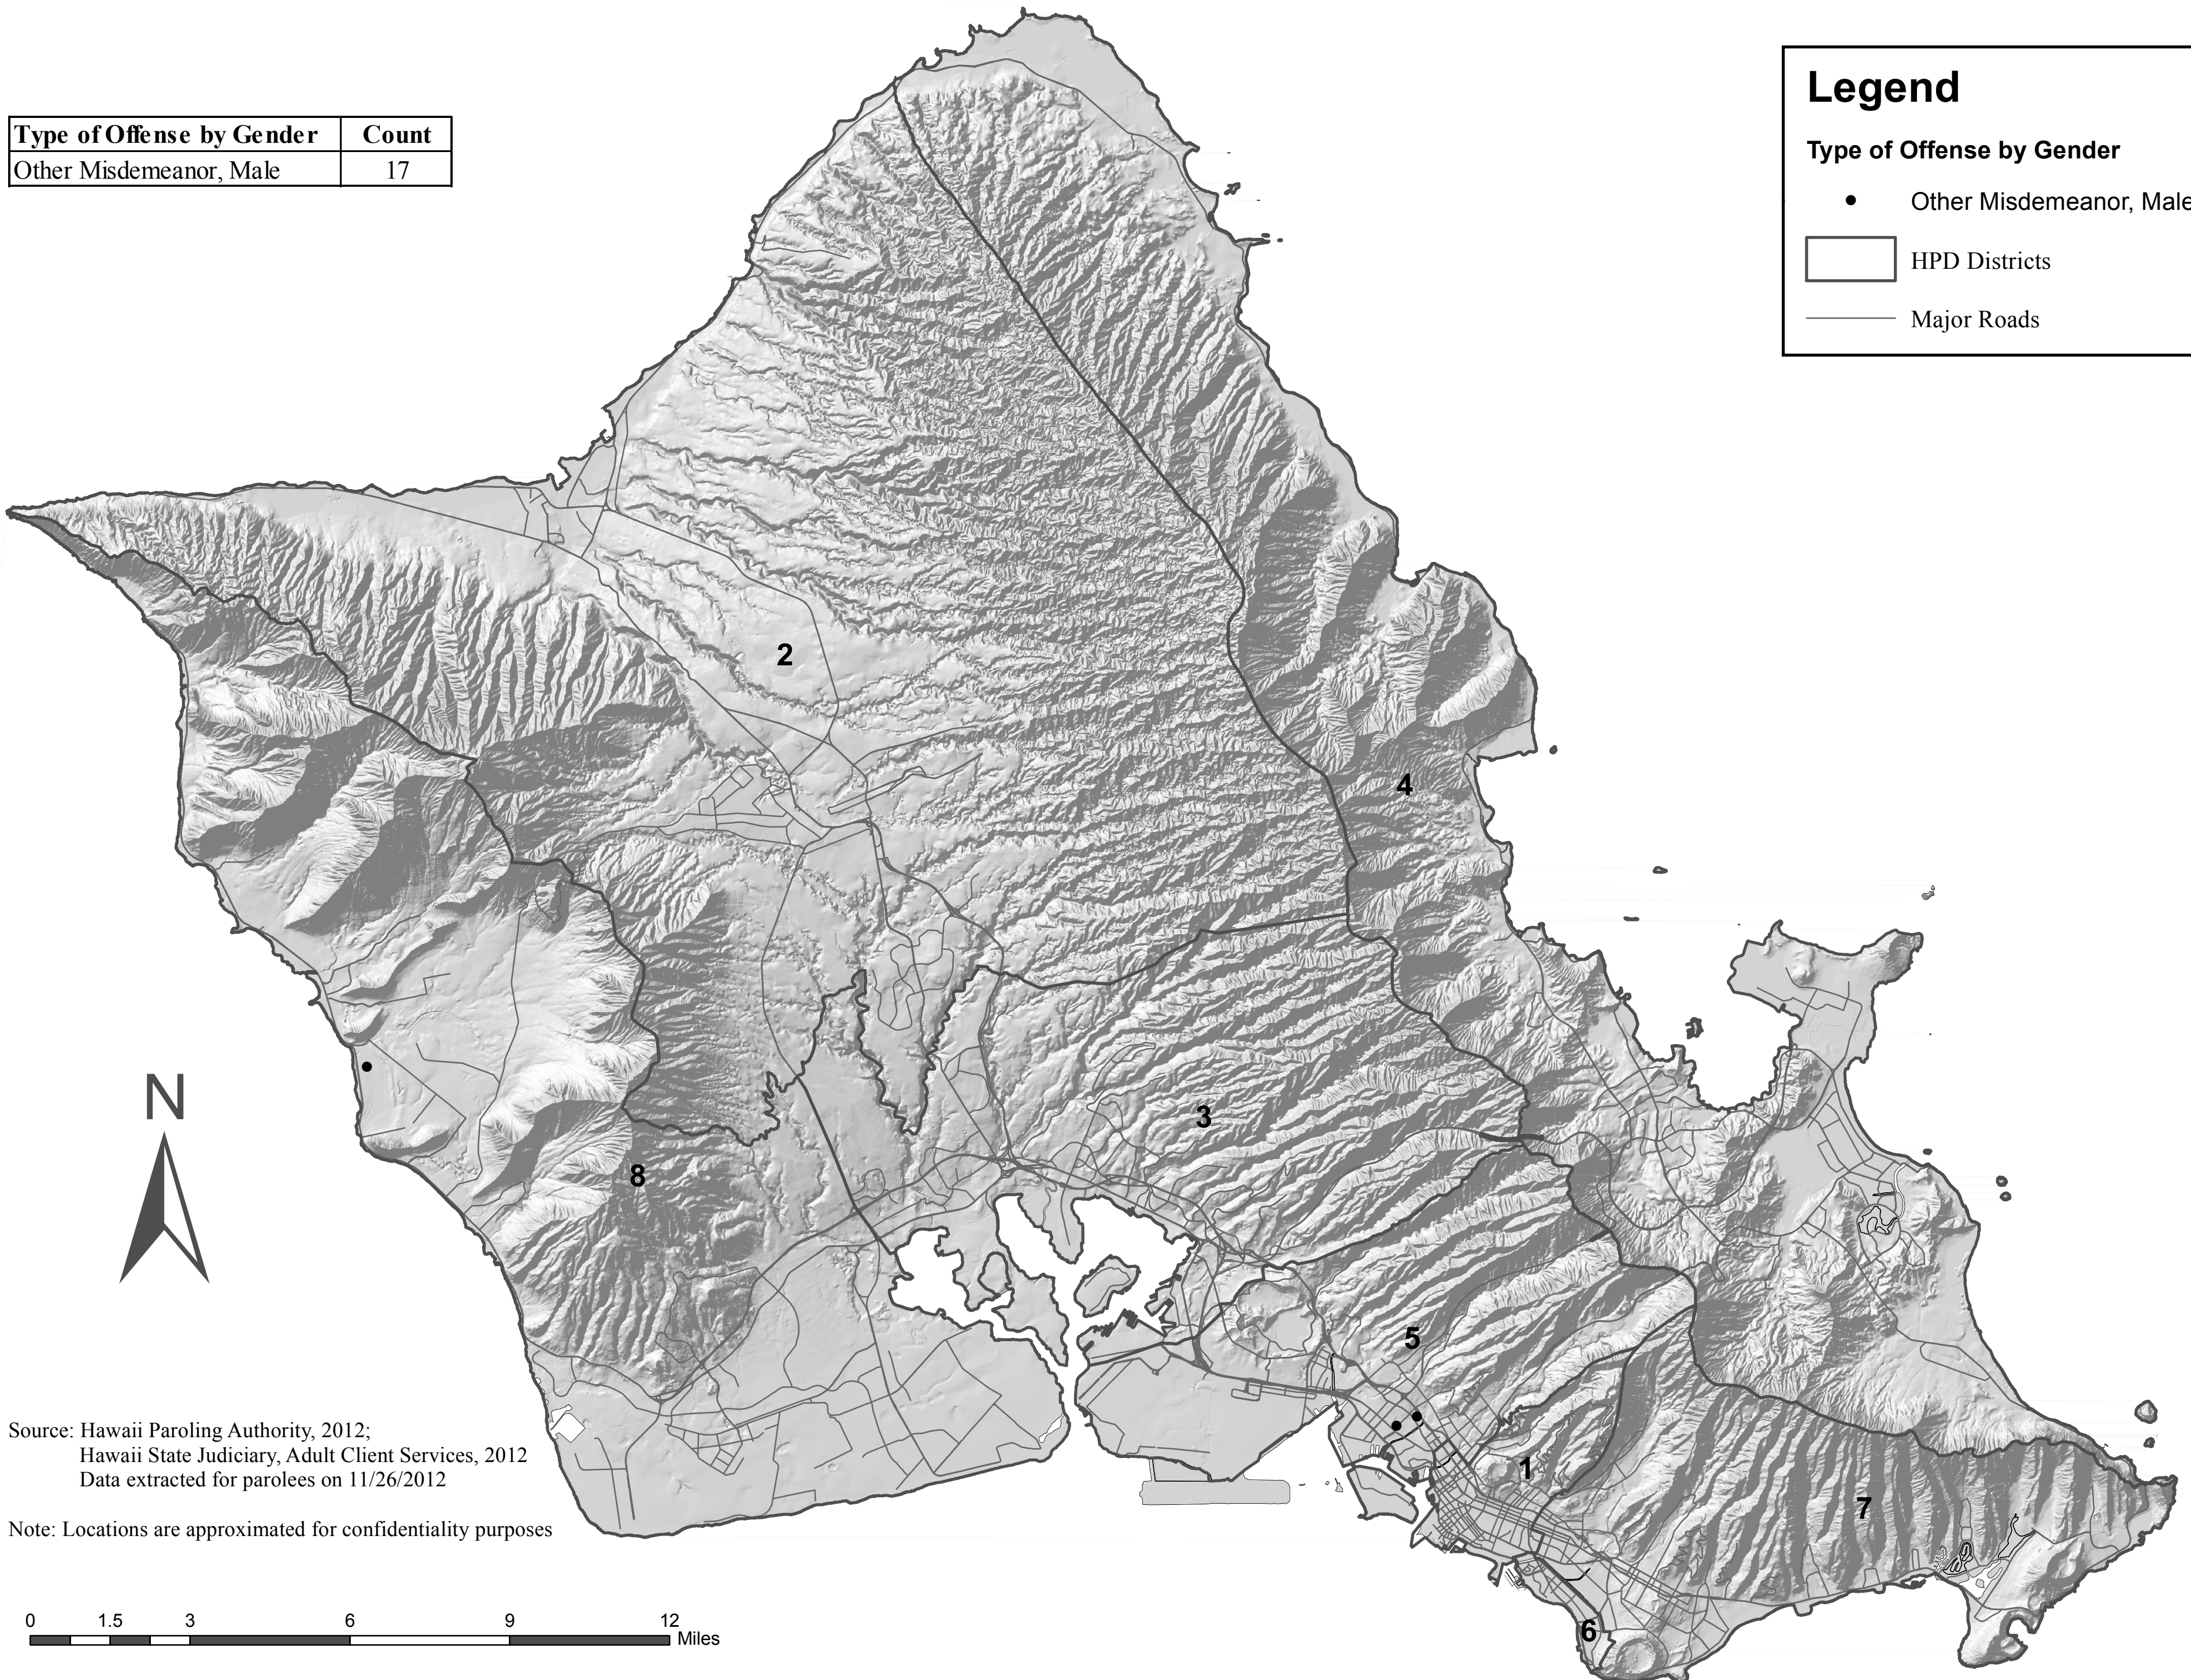

Distribution of Parolees by Type of Offense: Other Misdemeanor

Type of Offense by Gender	Count
Other Misdemeanor, Male	17

Legend

Type of Offense by Gender

- Other Misdemeanor, Male

HPD Districts

Major Roads

Source: Hawaii Paroling Authority, 2012;
 Hawaii State Judiciary, Adult Client Services, 2012
 Data extracted for parolees on 11/26/2012

Note: Locations are approximated for confidentiality purposes