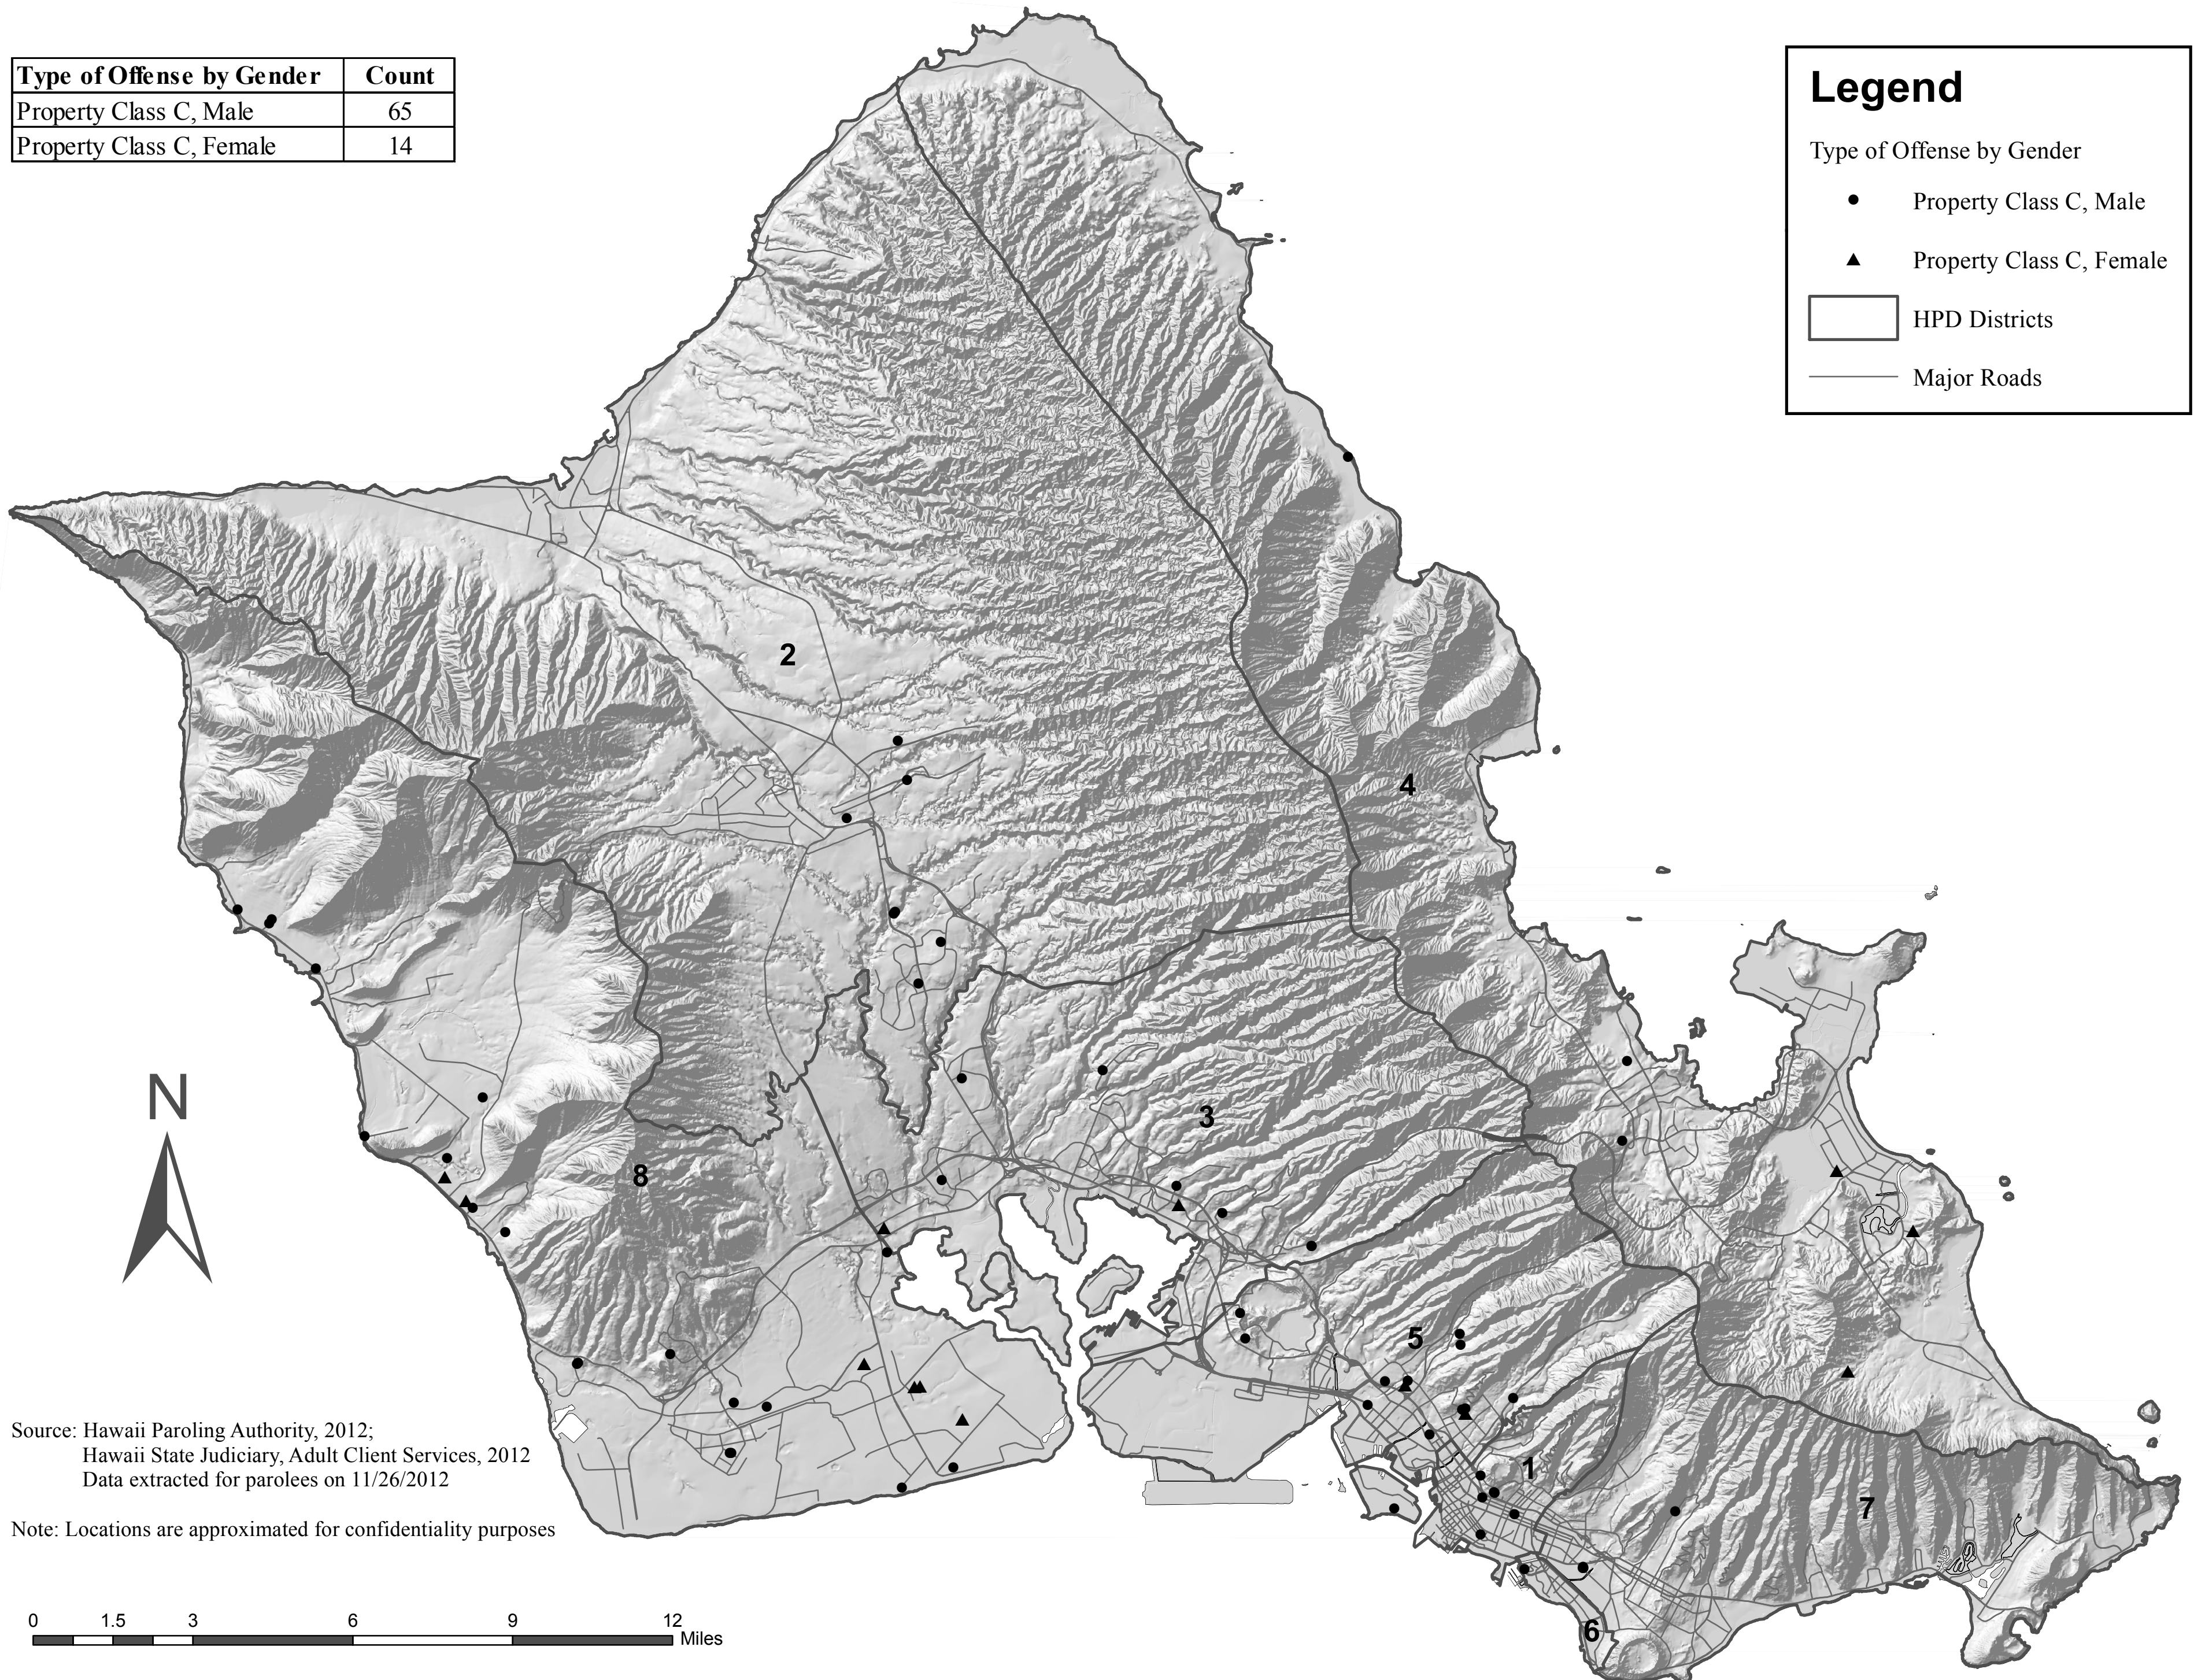

# Distribution of Parolees by Type of Offense: Property Class C

Type of Offense by Gender	Count
Property Class C, Male	65
Property Class C, Female	14

**Legend**

Type of Offense by Gender

- Property Class C, Male
- ▲ Property Class C, Female

HPD Districts

Major Roads

Source: Hawaii Paroling Authority, 2012;  
 Hawaii State Judiciary, Adult Client Services, 2012  
 Data extracted for parolees on 11/26/2012

Note: Locations are approximated for confidentiality purposes