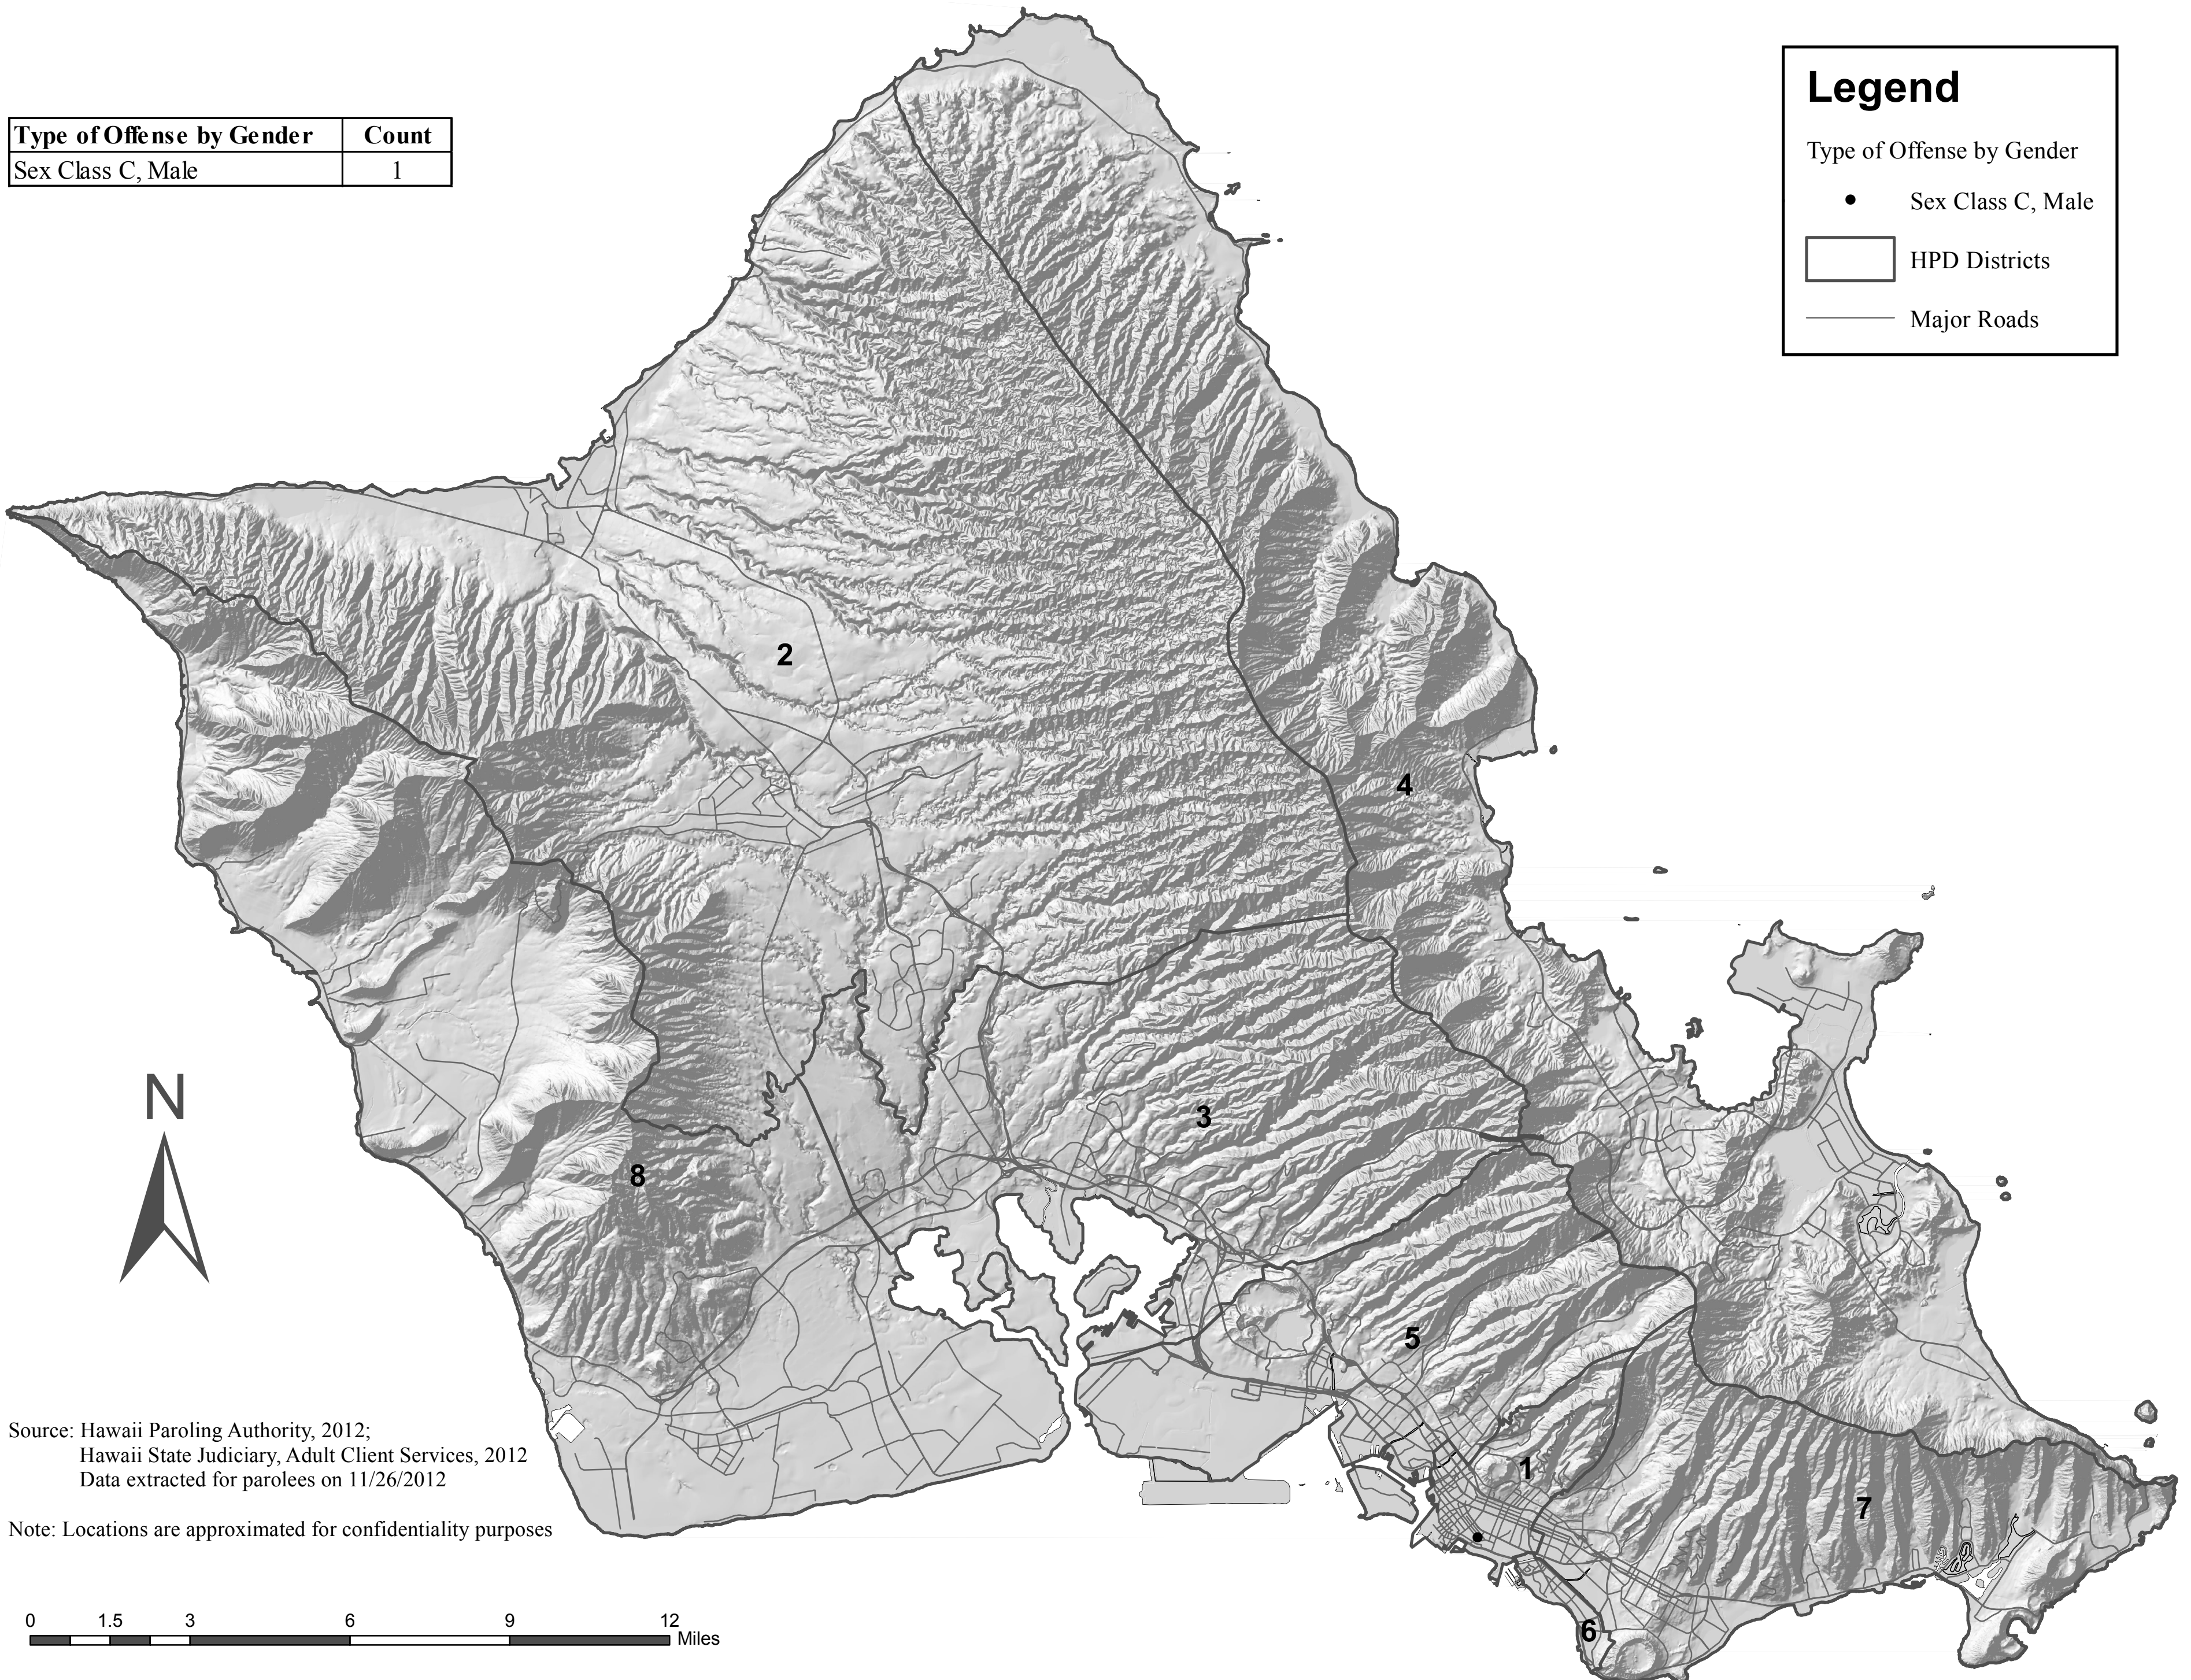

Distribution of Parolees by Type of Offense: Sex Class C

Type of Offense by Gender	Count
Sex Class C, Male	1

Legend

Type of Offense by Gender

- Sex Class C, Male

HPD Districts

Major Roads

Source: Hawaii Paroling Authority, 2012;
 Hawaii State Judiciary, Adult Client Services, 2012
 Data extracted for parolees on 11/26/2012

Note: Locations are approximated for confidentiality purposes