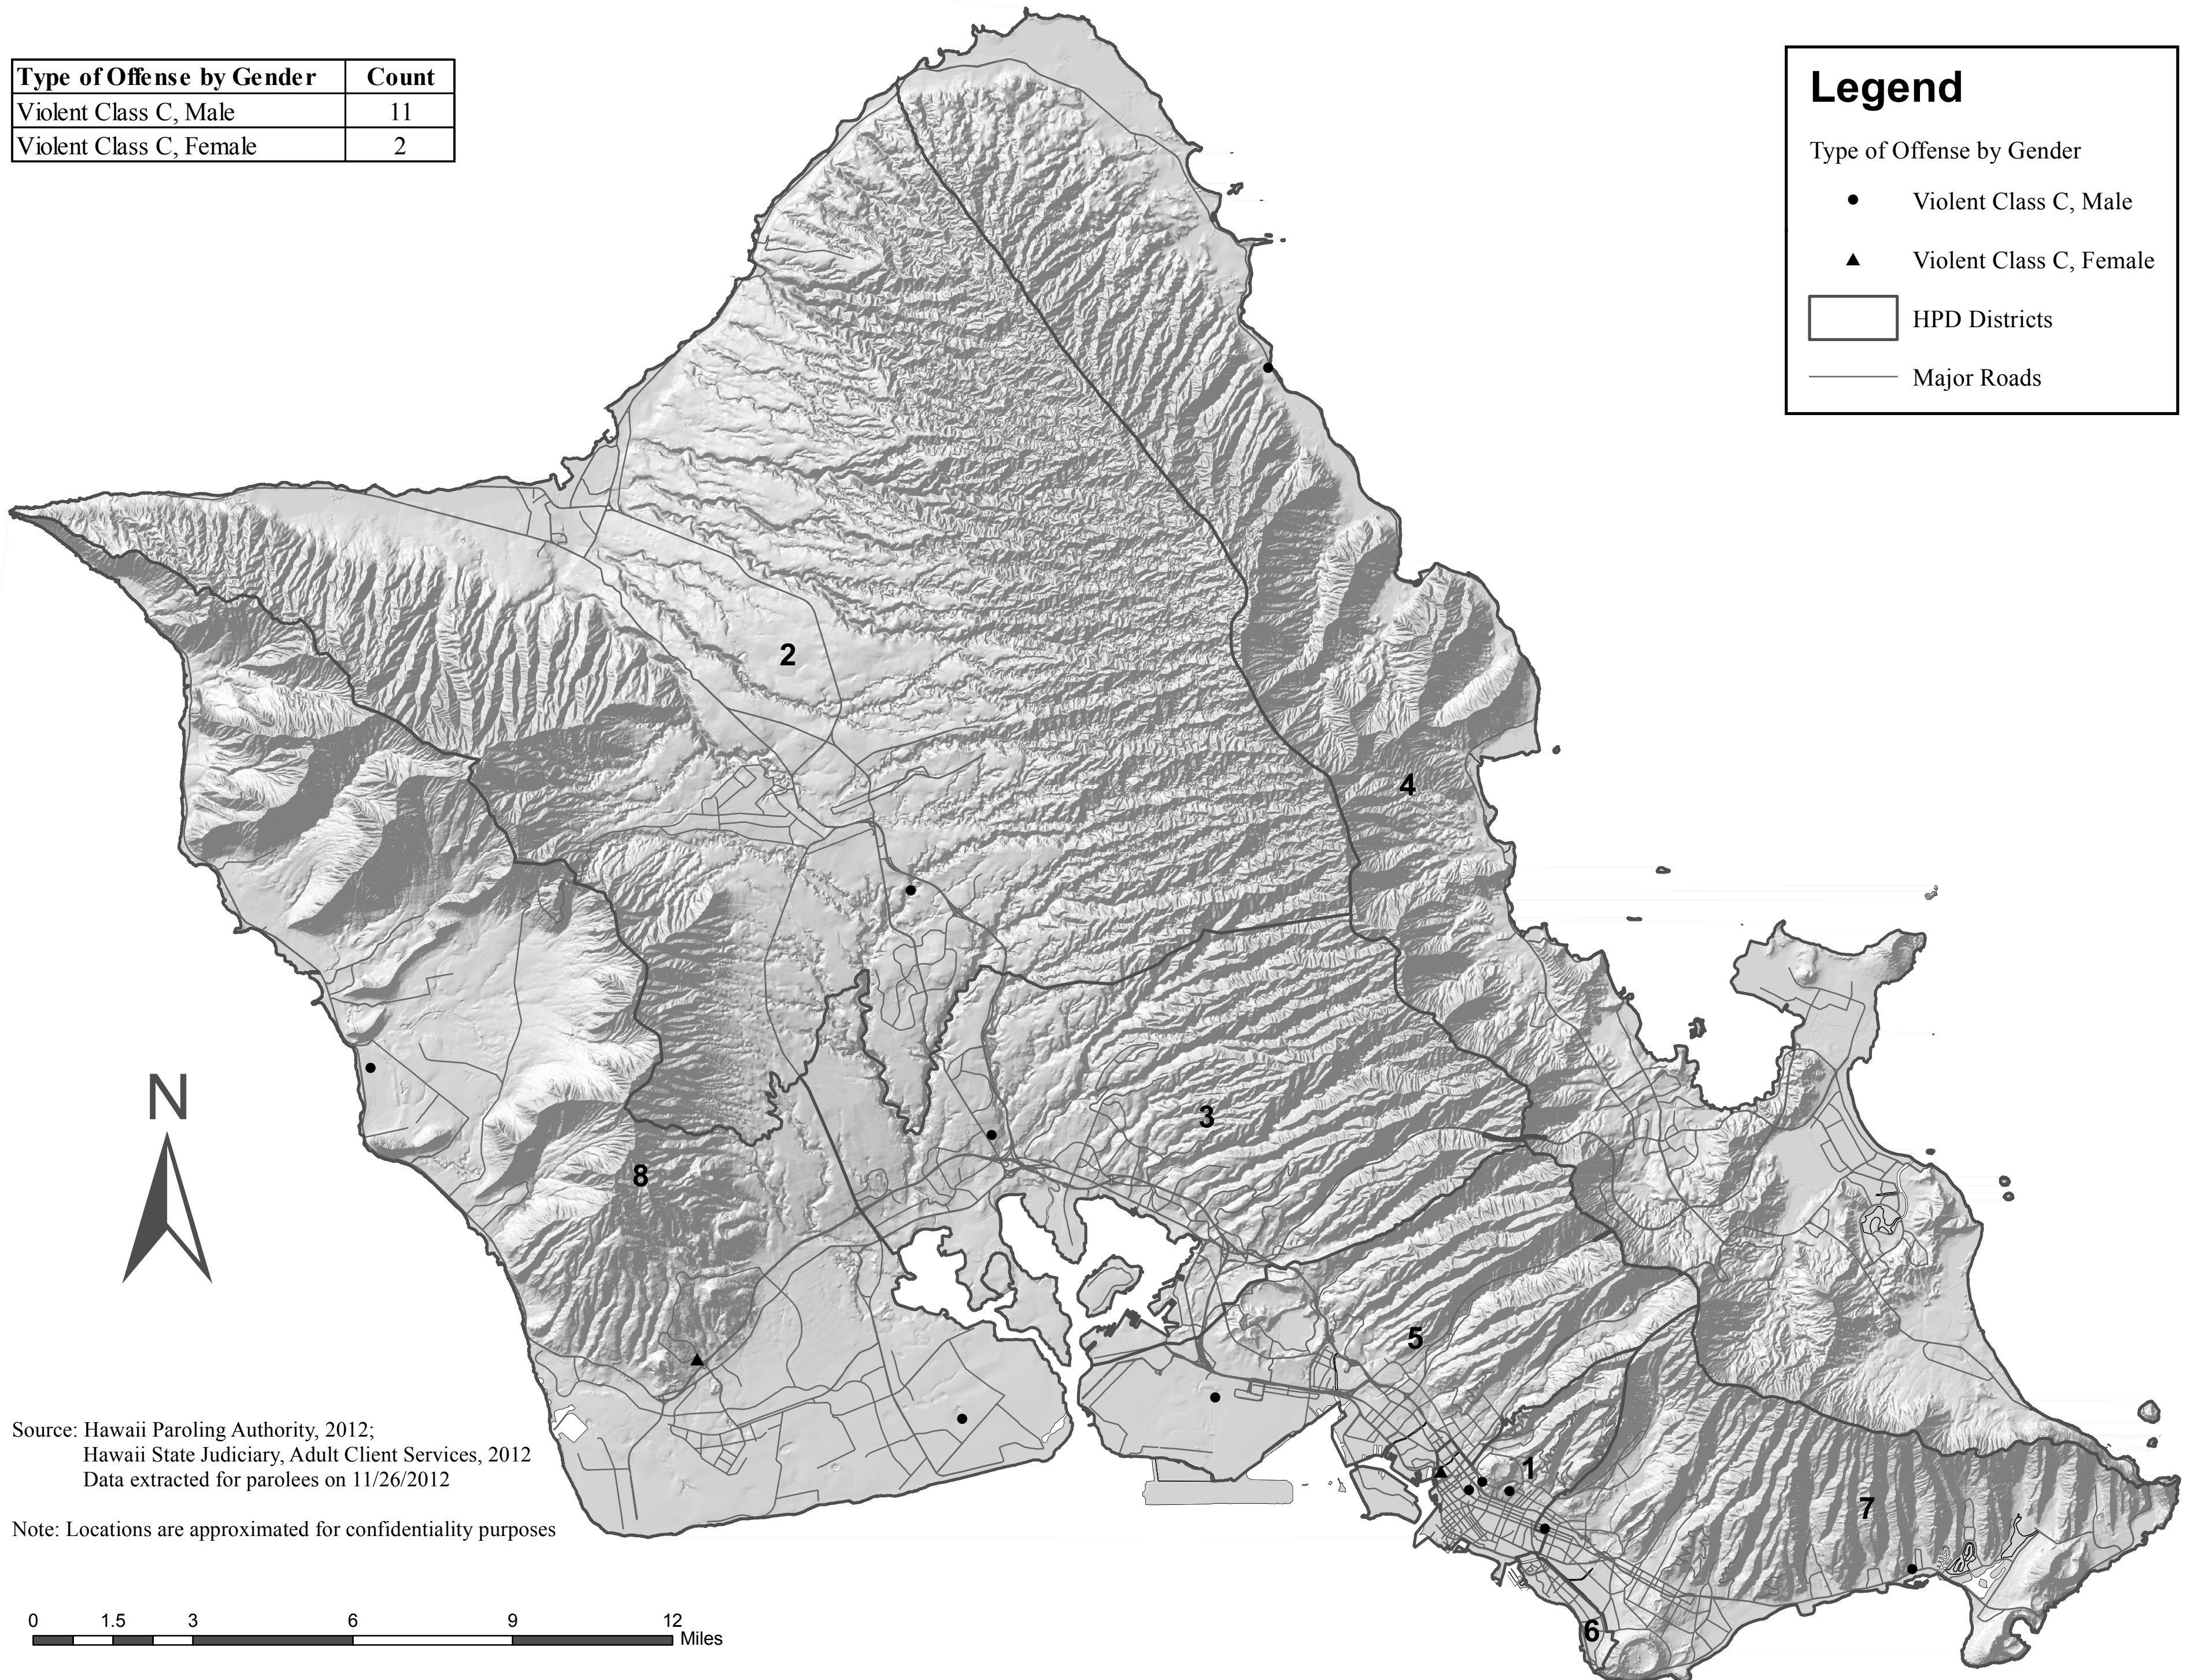

# Distribution of Parolees by Type of Offense: Violent Class C

Type of Offense by Gender	Count
Violent Class C, Male	11
Violent Class C, Female	2

**Legend**

Type of Offense by Gender

- Violent Class C, Male
- ▲ Violent Class C, Female

HPD Districts

Major Roads

Source: Hawaii Paroling Authority, 2012;  
 Hawaii State Judiciary, Adult Client Services, 2012  
 Data extracted for parolees on 11/26/2012

Note: Locations are approximated for confidentiality purposes