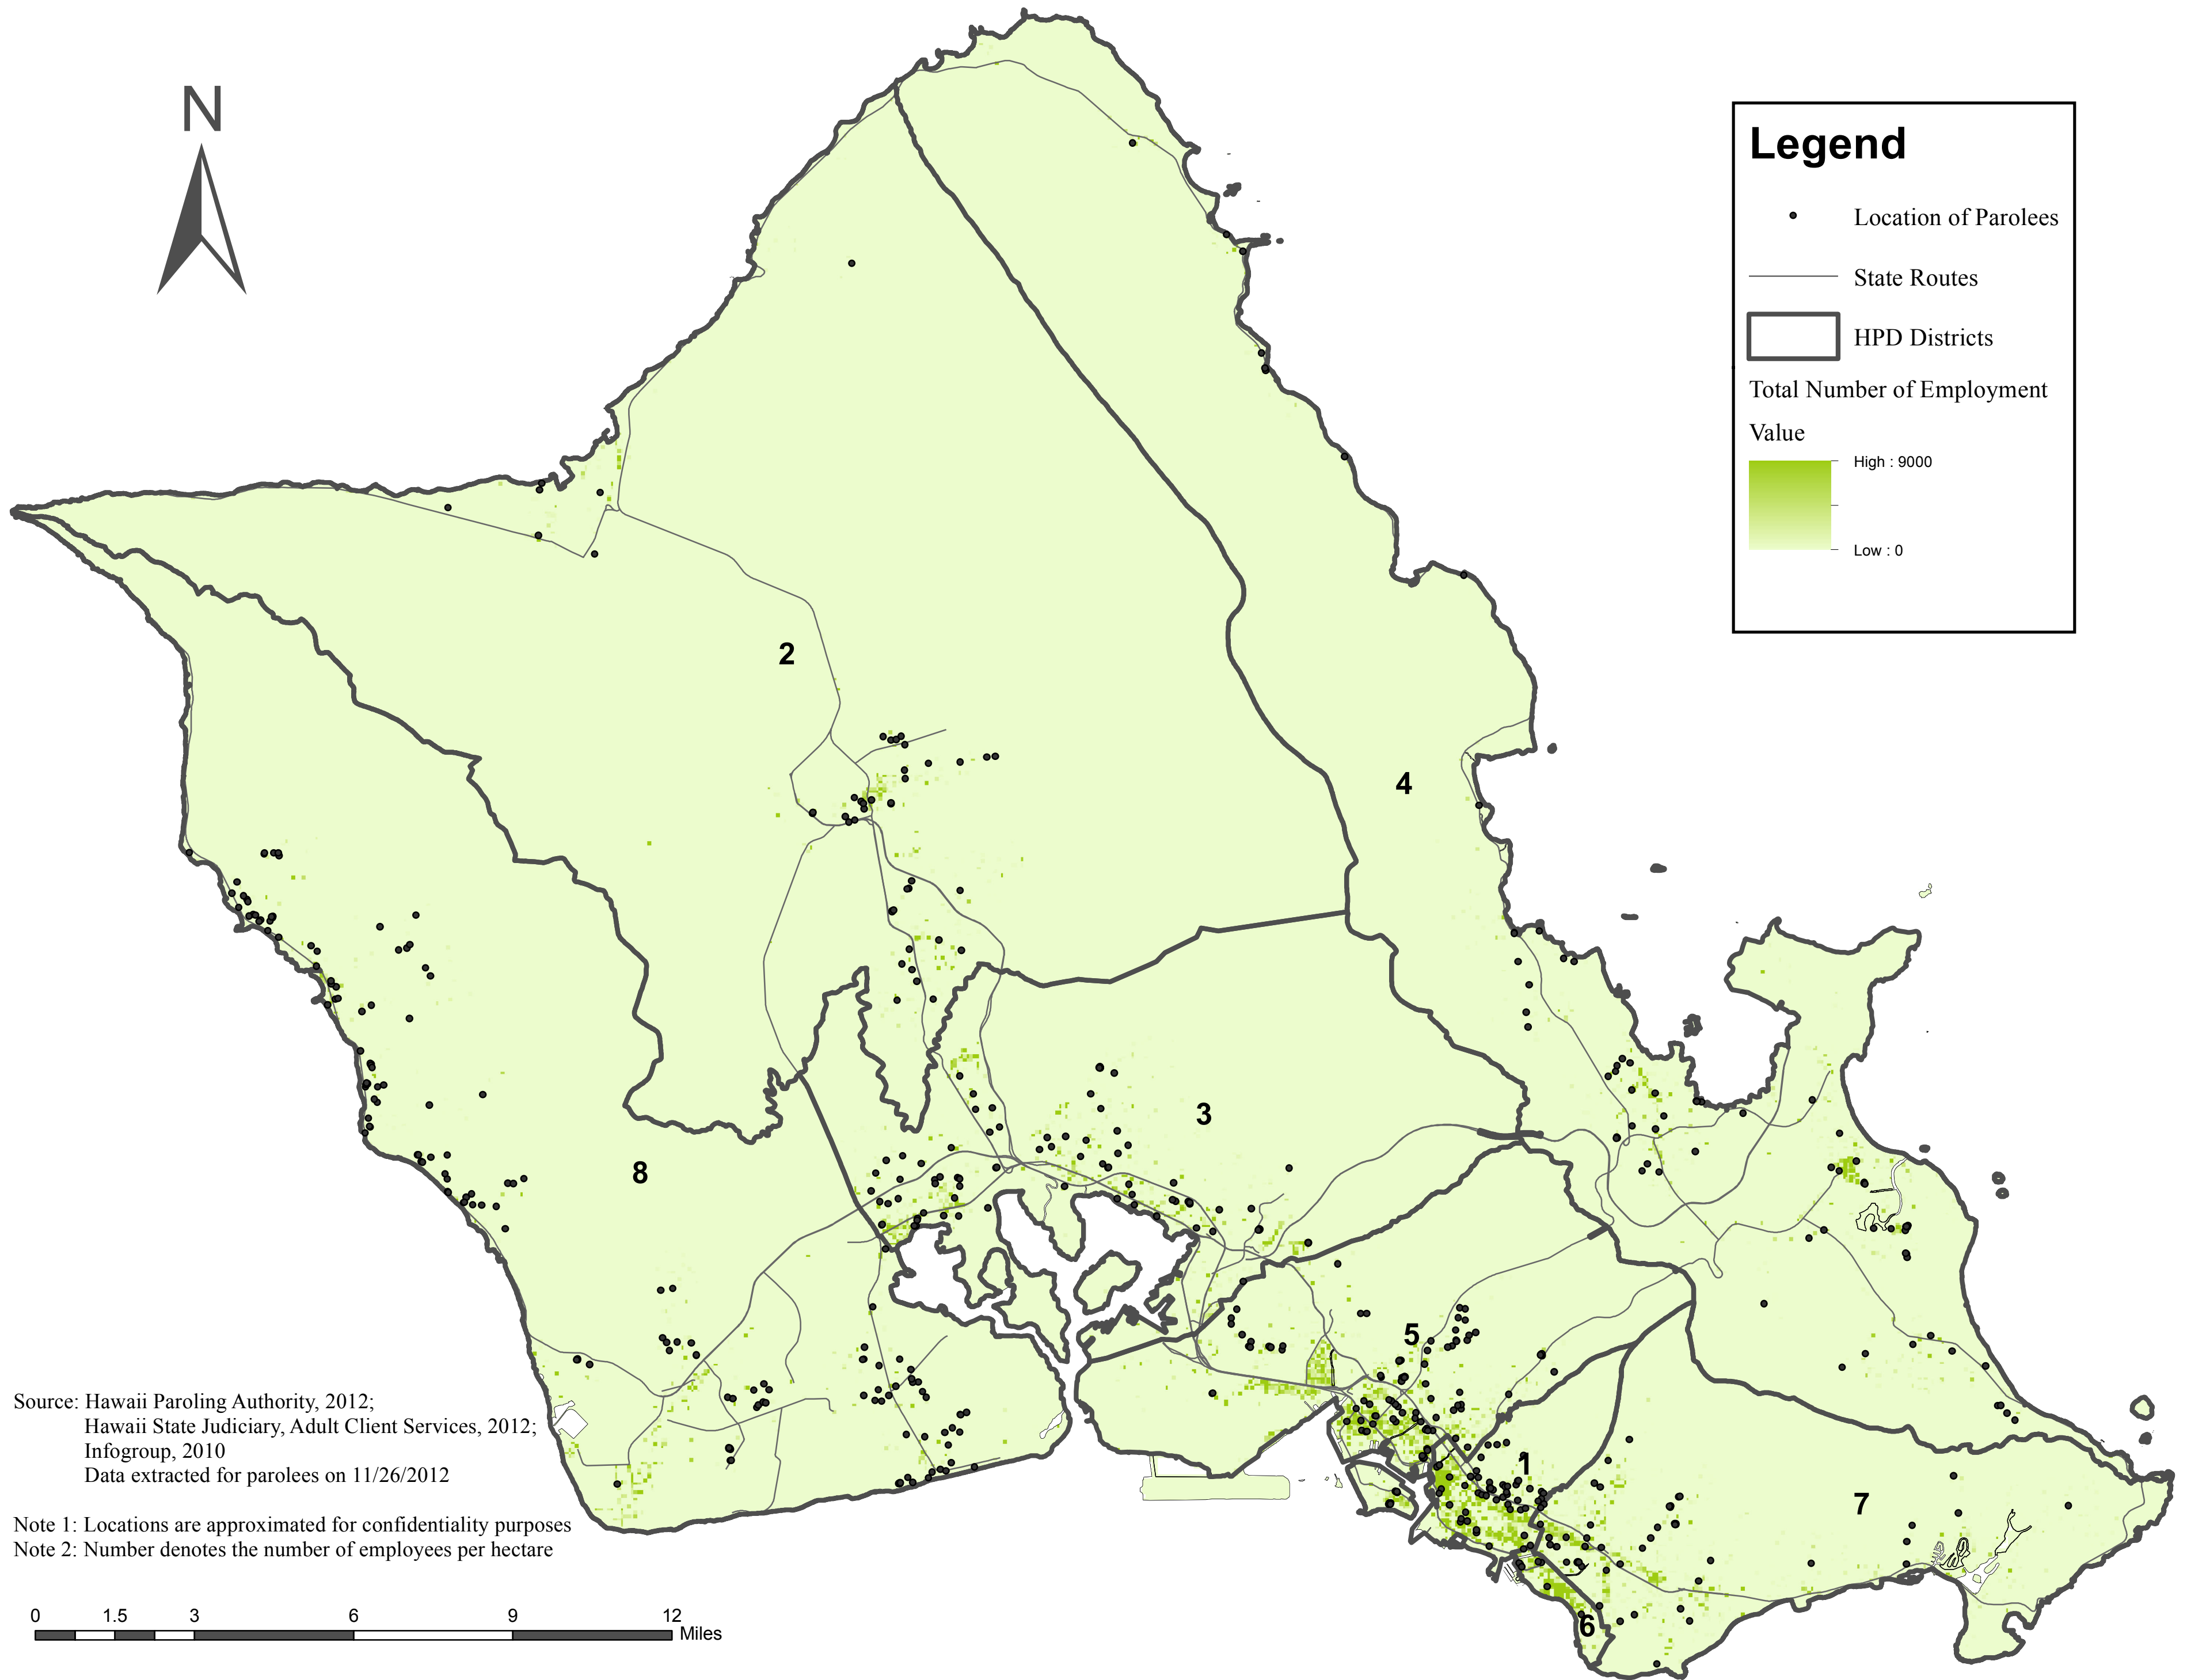

Distribution of Parolees and Employment Density

Legend

- Location of Parolees
- State Routes
- HPD Districts

Total Number of Employment
Value

High : 9000
Low : 0

Source: Hawaii Paroling Authority, 2012;
Hawaii State Judiciary, Adult Client Services, 2012;
Infogroup, 2010
Data extracted for parolees on 11/26/2012

Note 1: Locations are approximated for confidentiality purposes
Note 2: Number denotes the number of employees per hectare

0 1.5 3 6 9 12 Miles