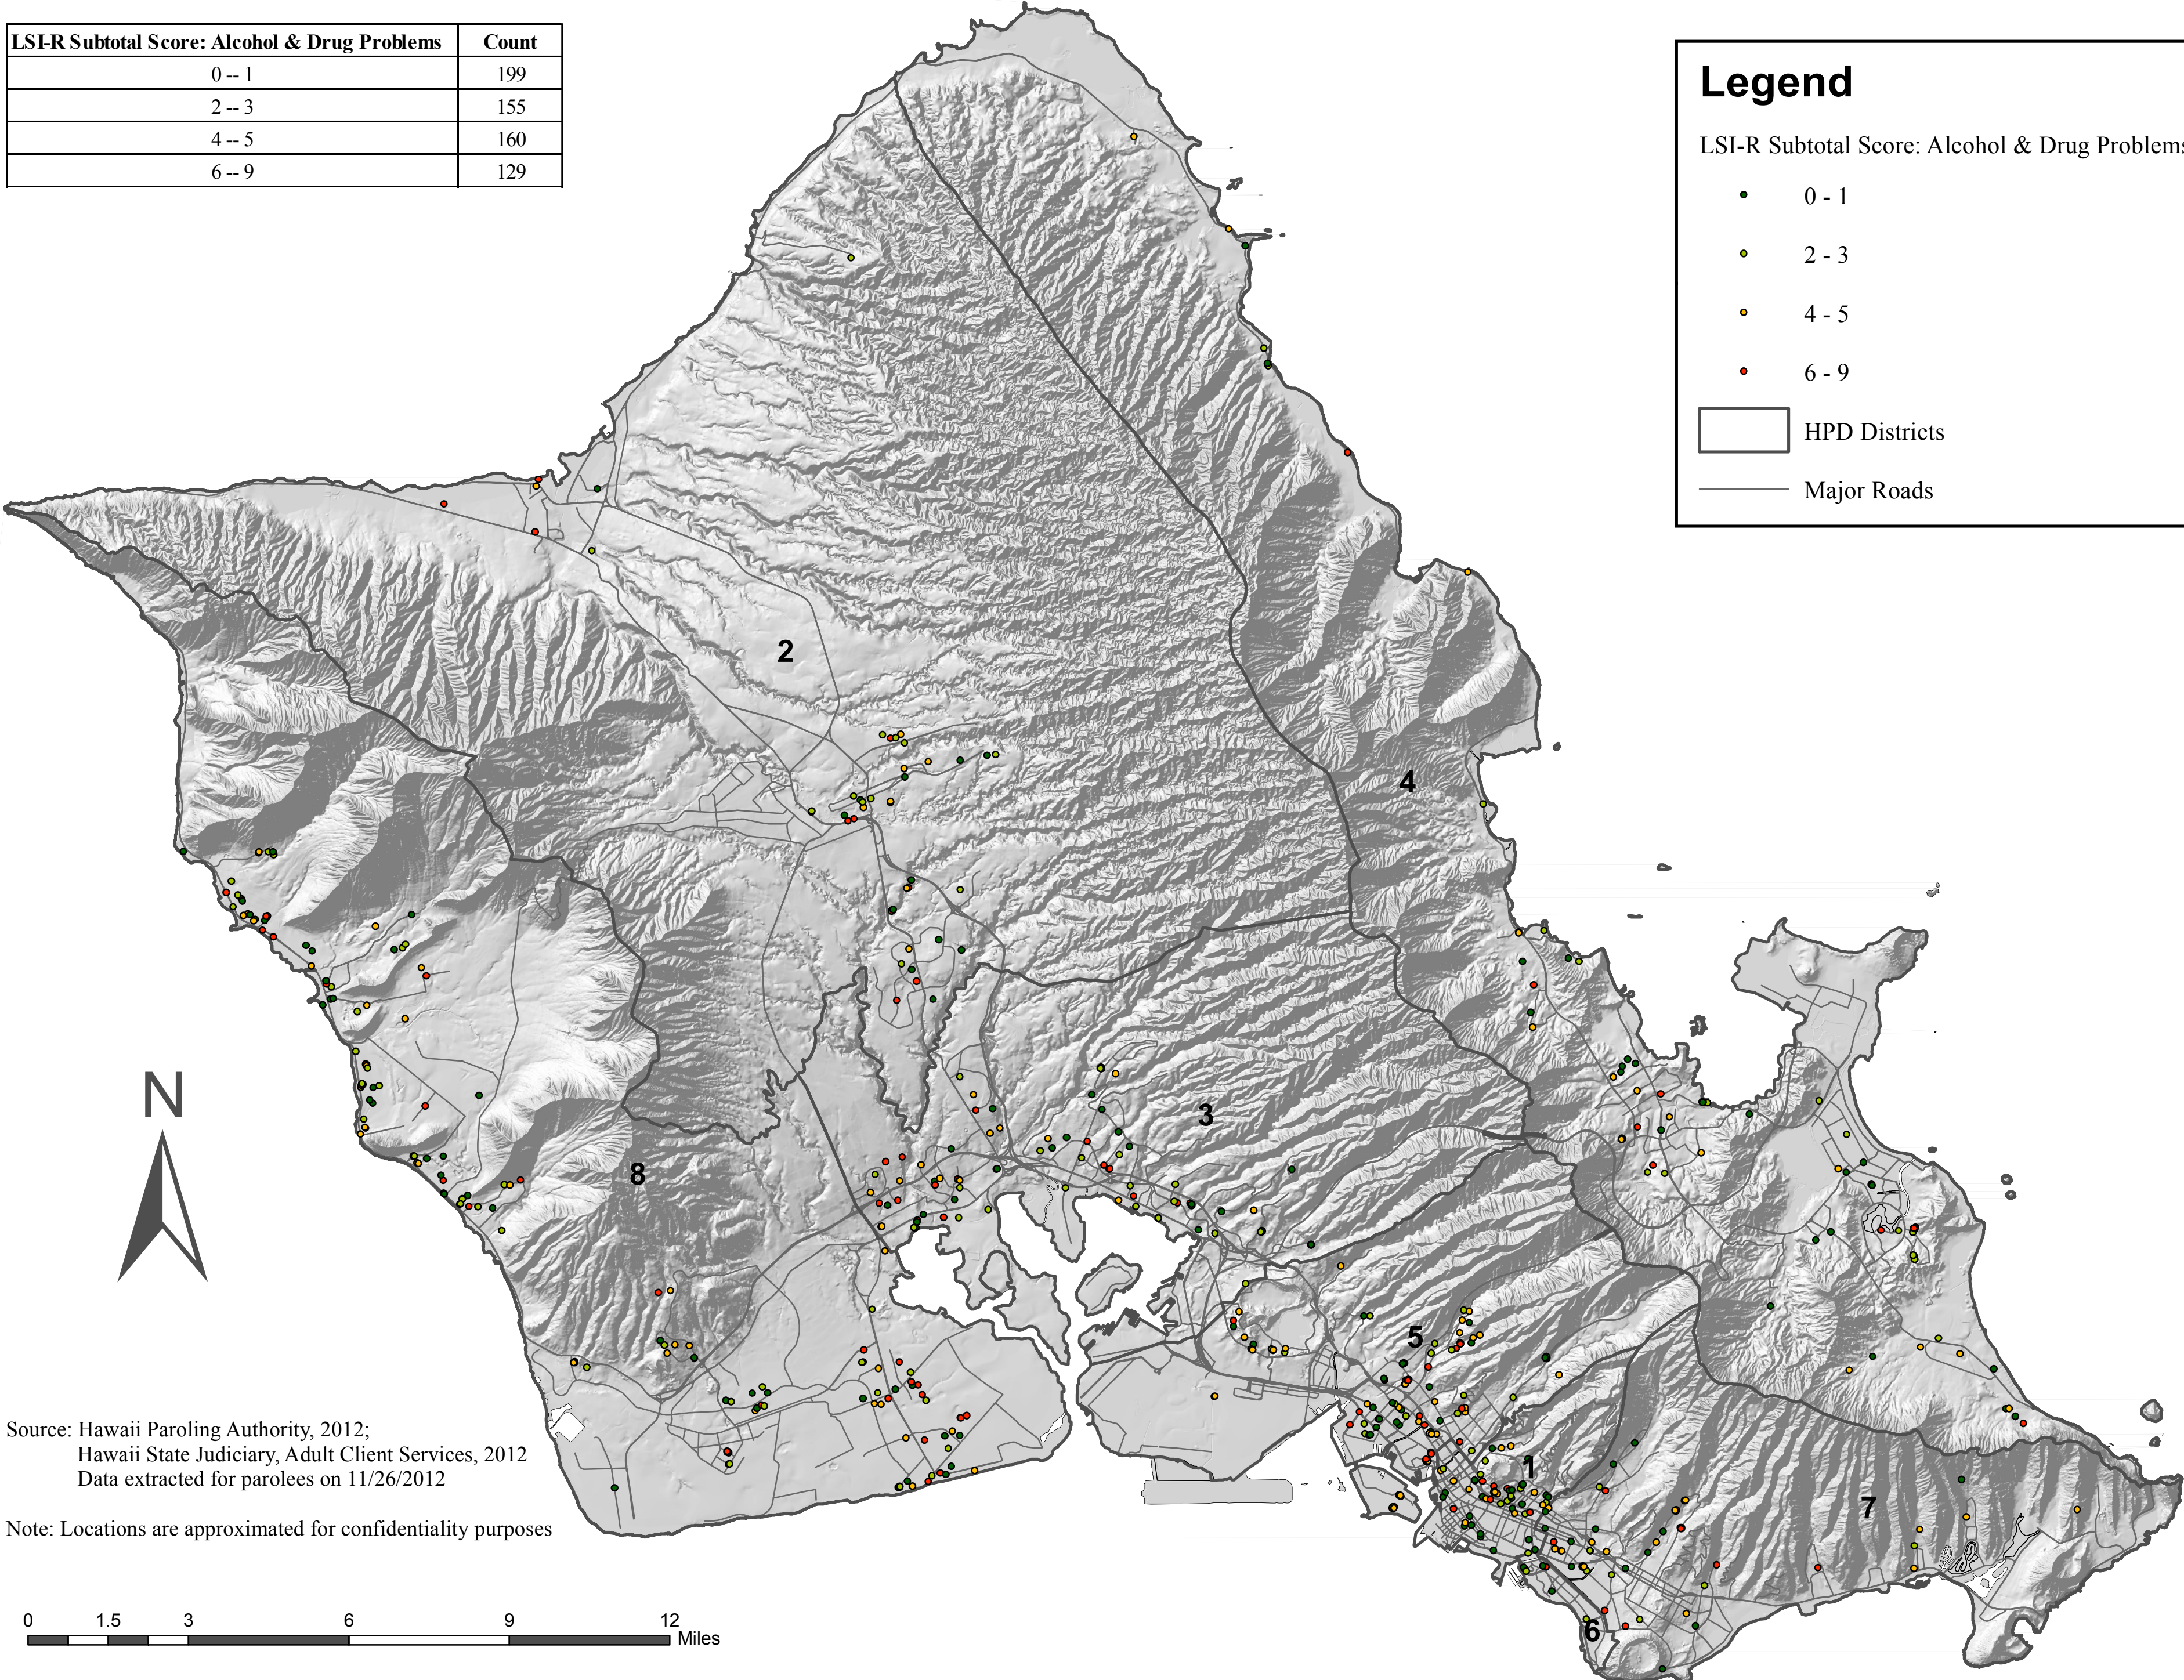

Distribution of Parolees by LSI-R Subtotal Score: Alcohol & Drug Problems

LSI-R Subtotal Score: Alcohol & Drug Problems	Count
0 -- 1	199
2 -- 3	155
4 -- 5	160
6 -- 9	129

Legend

LSI-R Subtotal Score: Alcohol & Drug Problems

- 0 - 1
- 2 - 3
- 4 - 5
- 6 - 9

HPD Districts
 Major Roads

Source: Hawaii Paroling Authority, 2012;
 Hawaii State Judiciary, Adult Client Services, 2012
 Data extracted for parolees on 11/26/2012

Note: Locations are approximated for confidentiality purposes