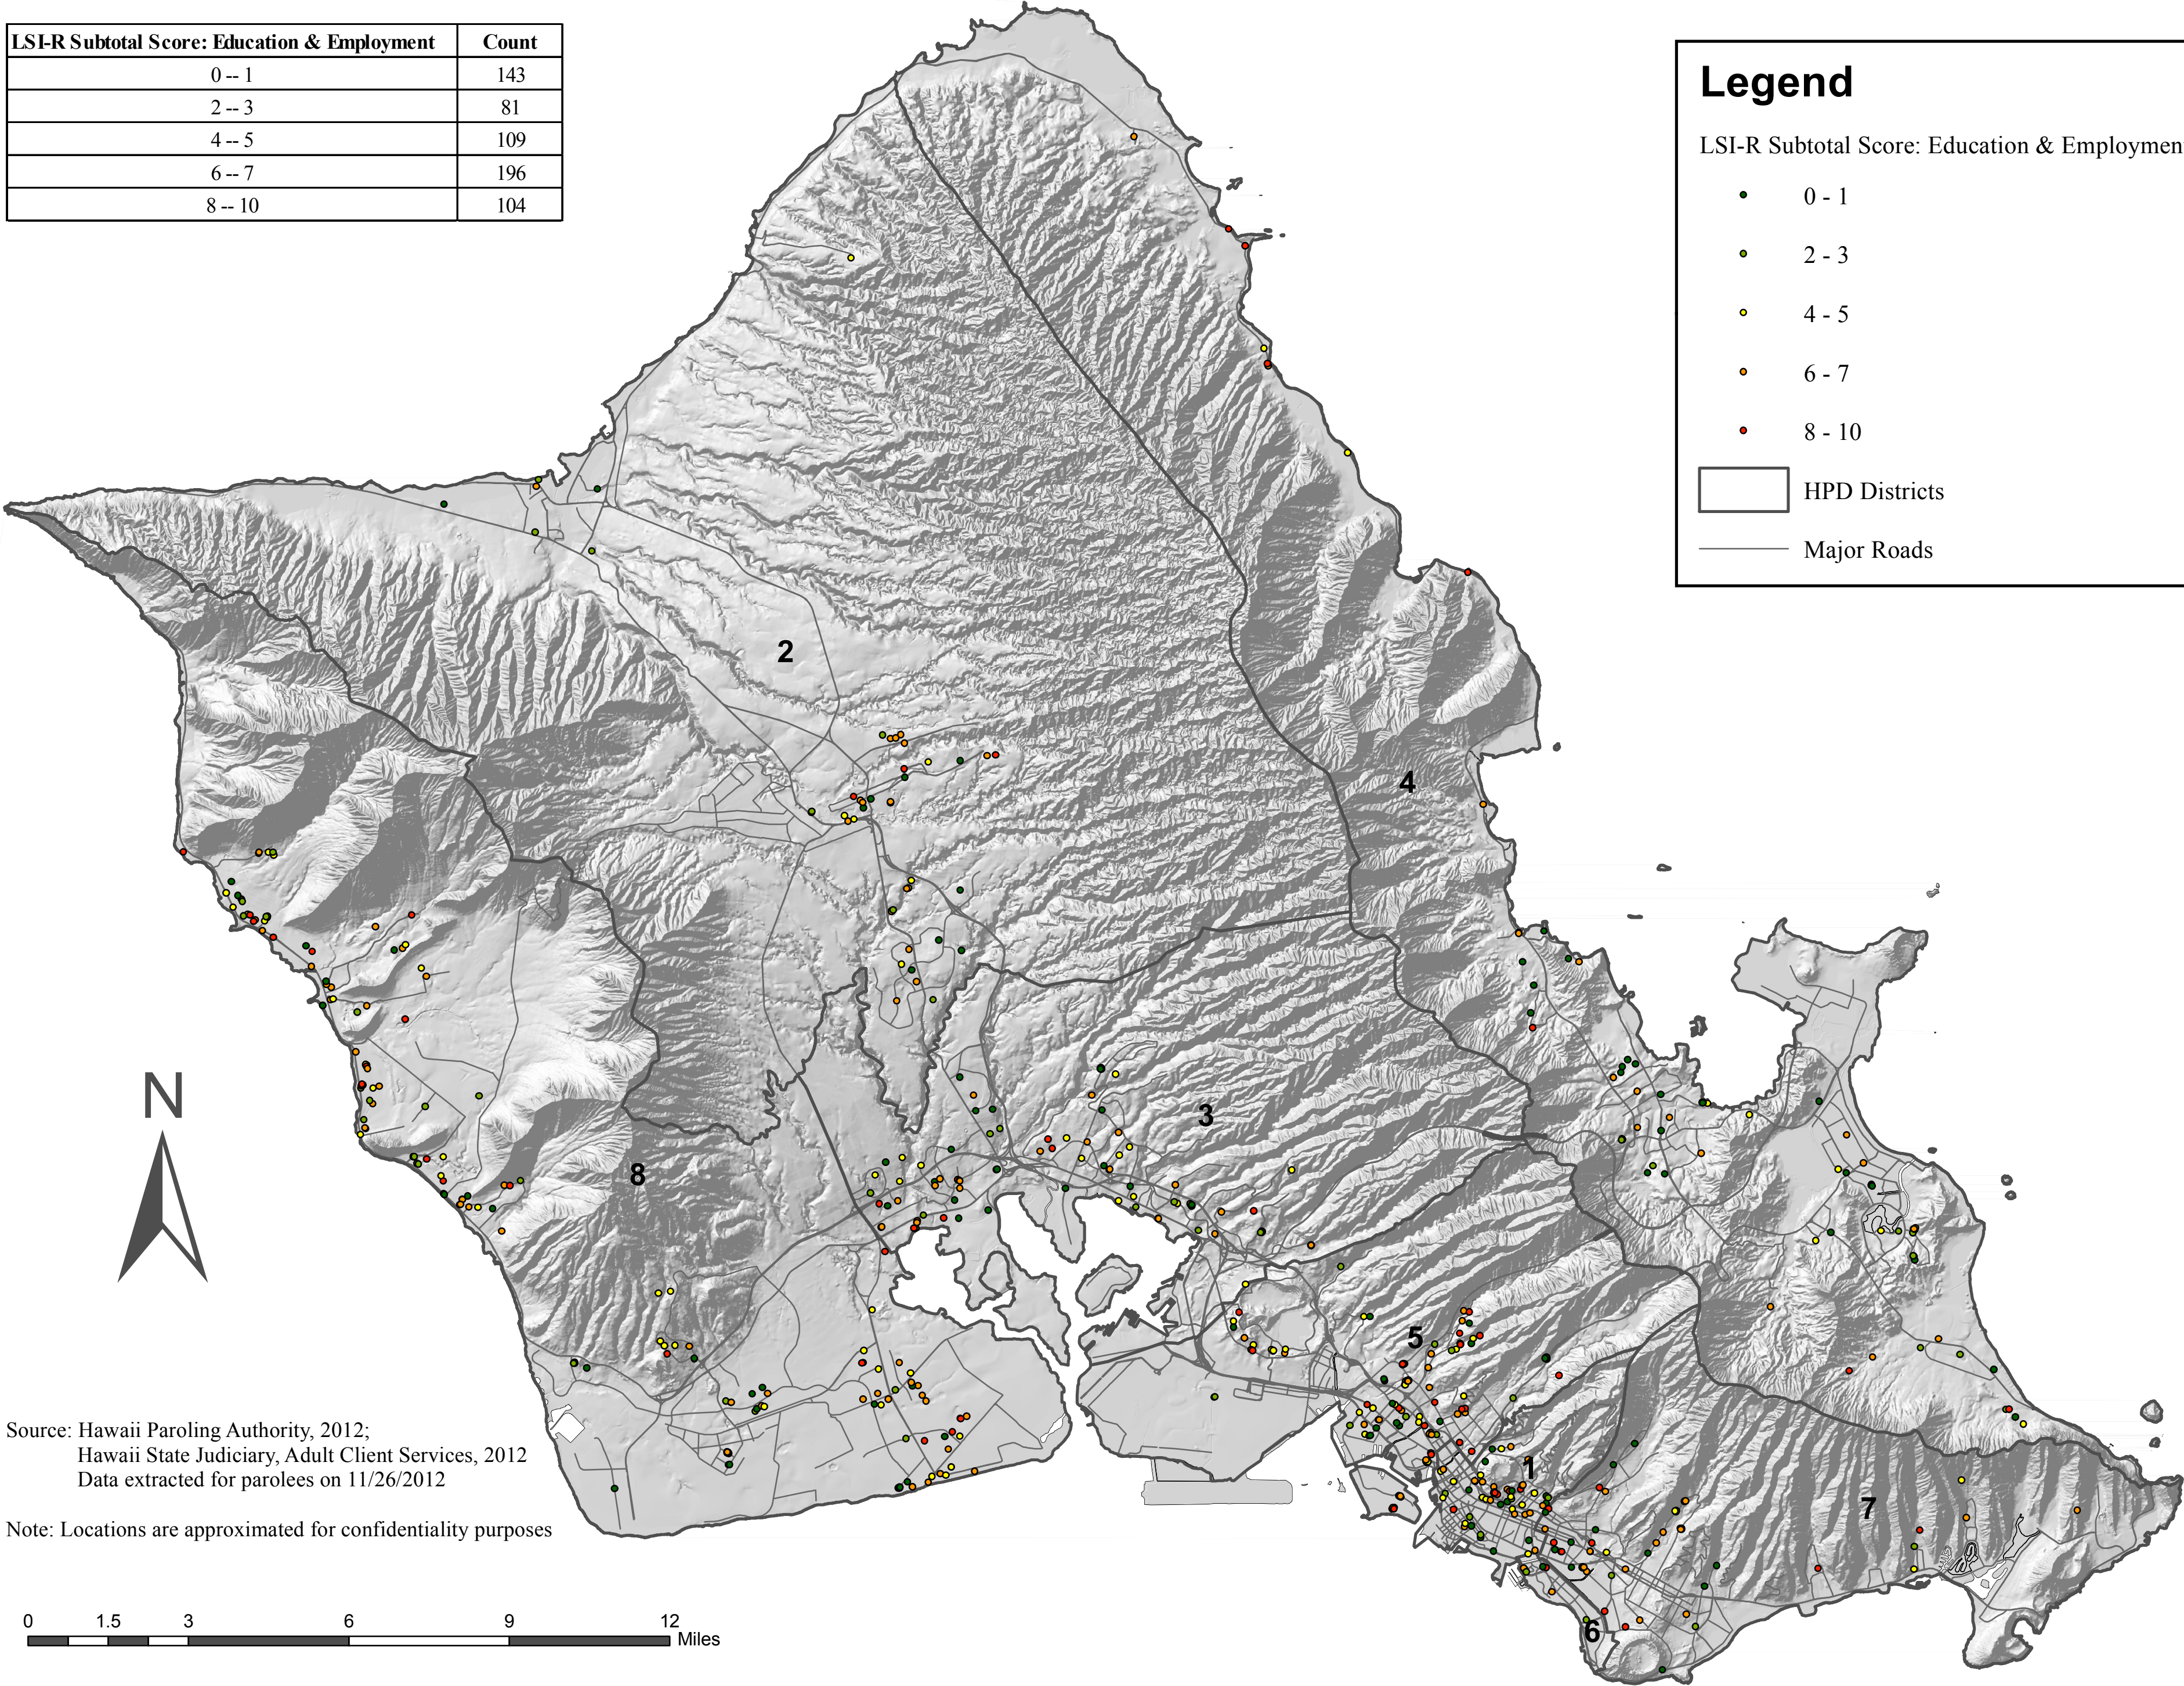

Distribution of Parolees by LSI-R Subtotal Score: Education & Employment

LSI-R Subtotal Score: Education & Employment	Count
0 -- 1	143
2 -- 3	81
4 -- 5	109
6 -- 7	196
8 -- 10	104

Legend

LSI-R Subtotal Score: Education & Employment

- 0 - 1
- 2 - 3
- 4 - 5
- 6 - 7
- 8 - 10

HPD Districts
 Major Roads

Source: Hawaii Paroling Authority, 2012;
 Hawaii State Judiciary, Adult Client Services, 2012
 Data extracted for parolees on 11/26/2012

Note: Locations are approximated for confidentiality purposes