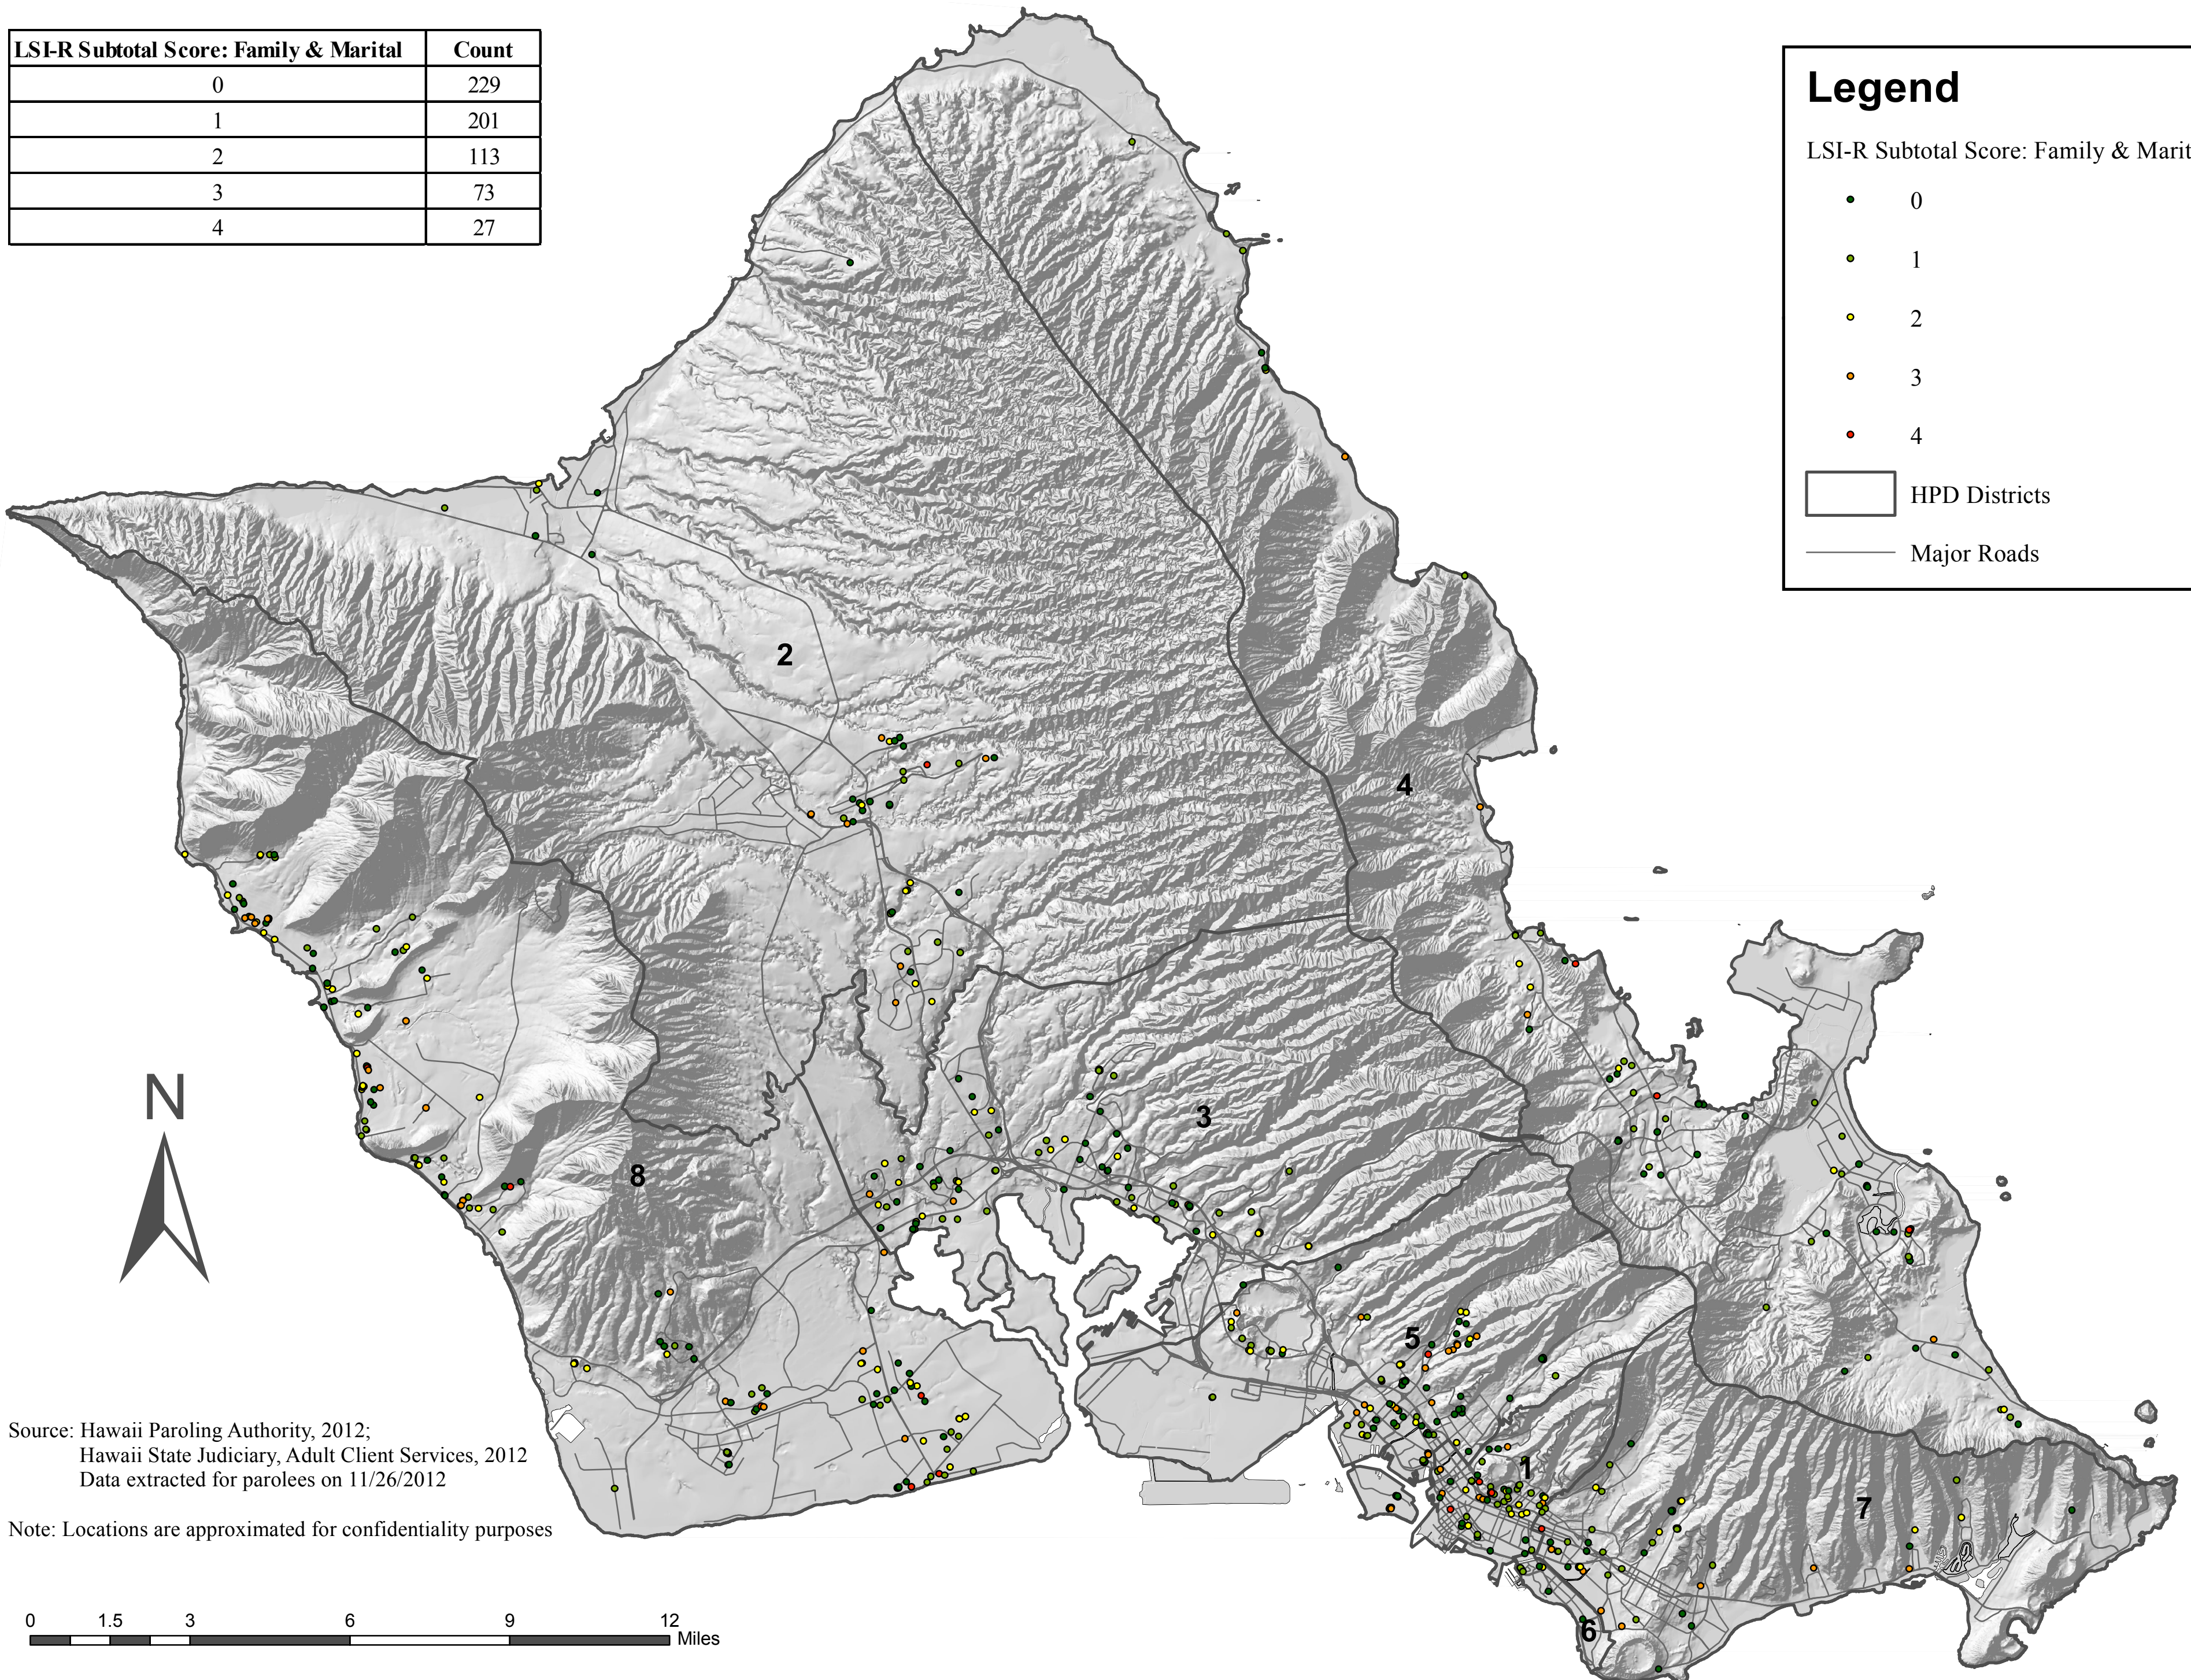

Distribution of Parolees by LSI-R Subtotal Score: Family & Marital

LSI-R Subtotal Score: Family & Marital	Count
0	229
1	201
2	113
3	73
4	27

Legend

LSI-R Subtotal Score: Family & Marital

- 0
- 1
- 2
- 3
- 4

□ HPD Districts

— Major Roads

Source: Hawaii Paroling Authority, 2012;
 Hawaii State Judiciary, Adult Client Services, 2012
 Data extracted for parolees on 11/26/2012

Note: Locations are approximated for confidentiality purposes