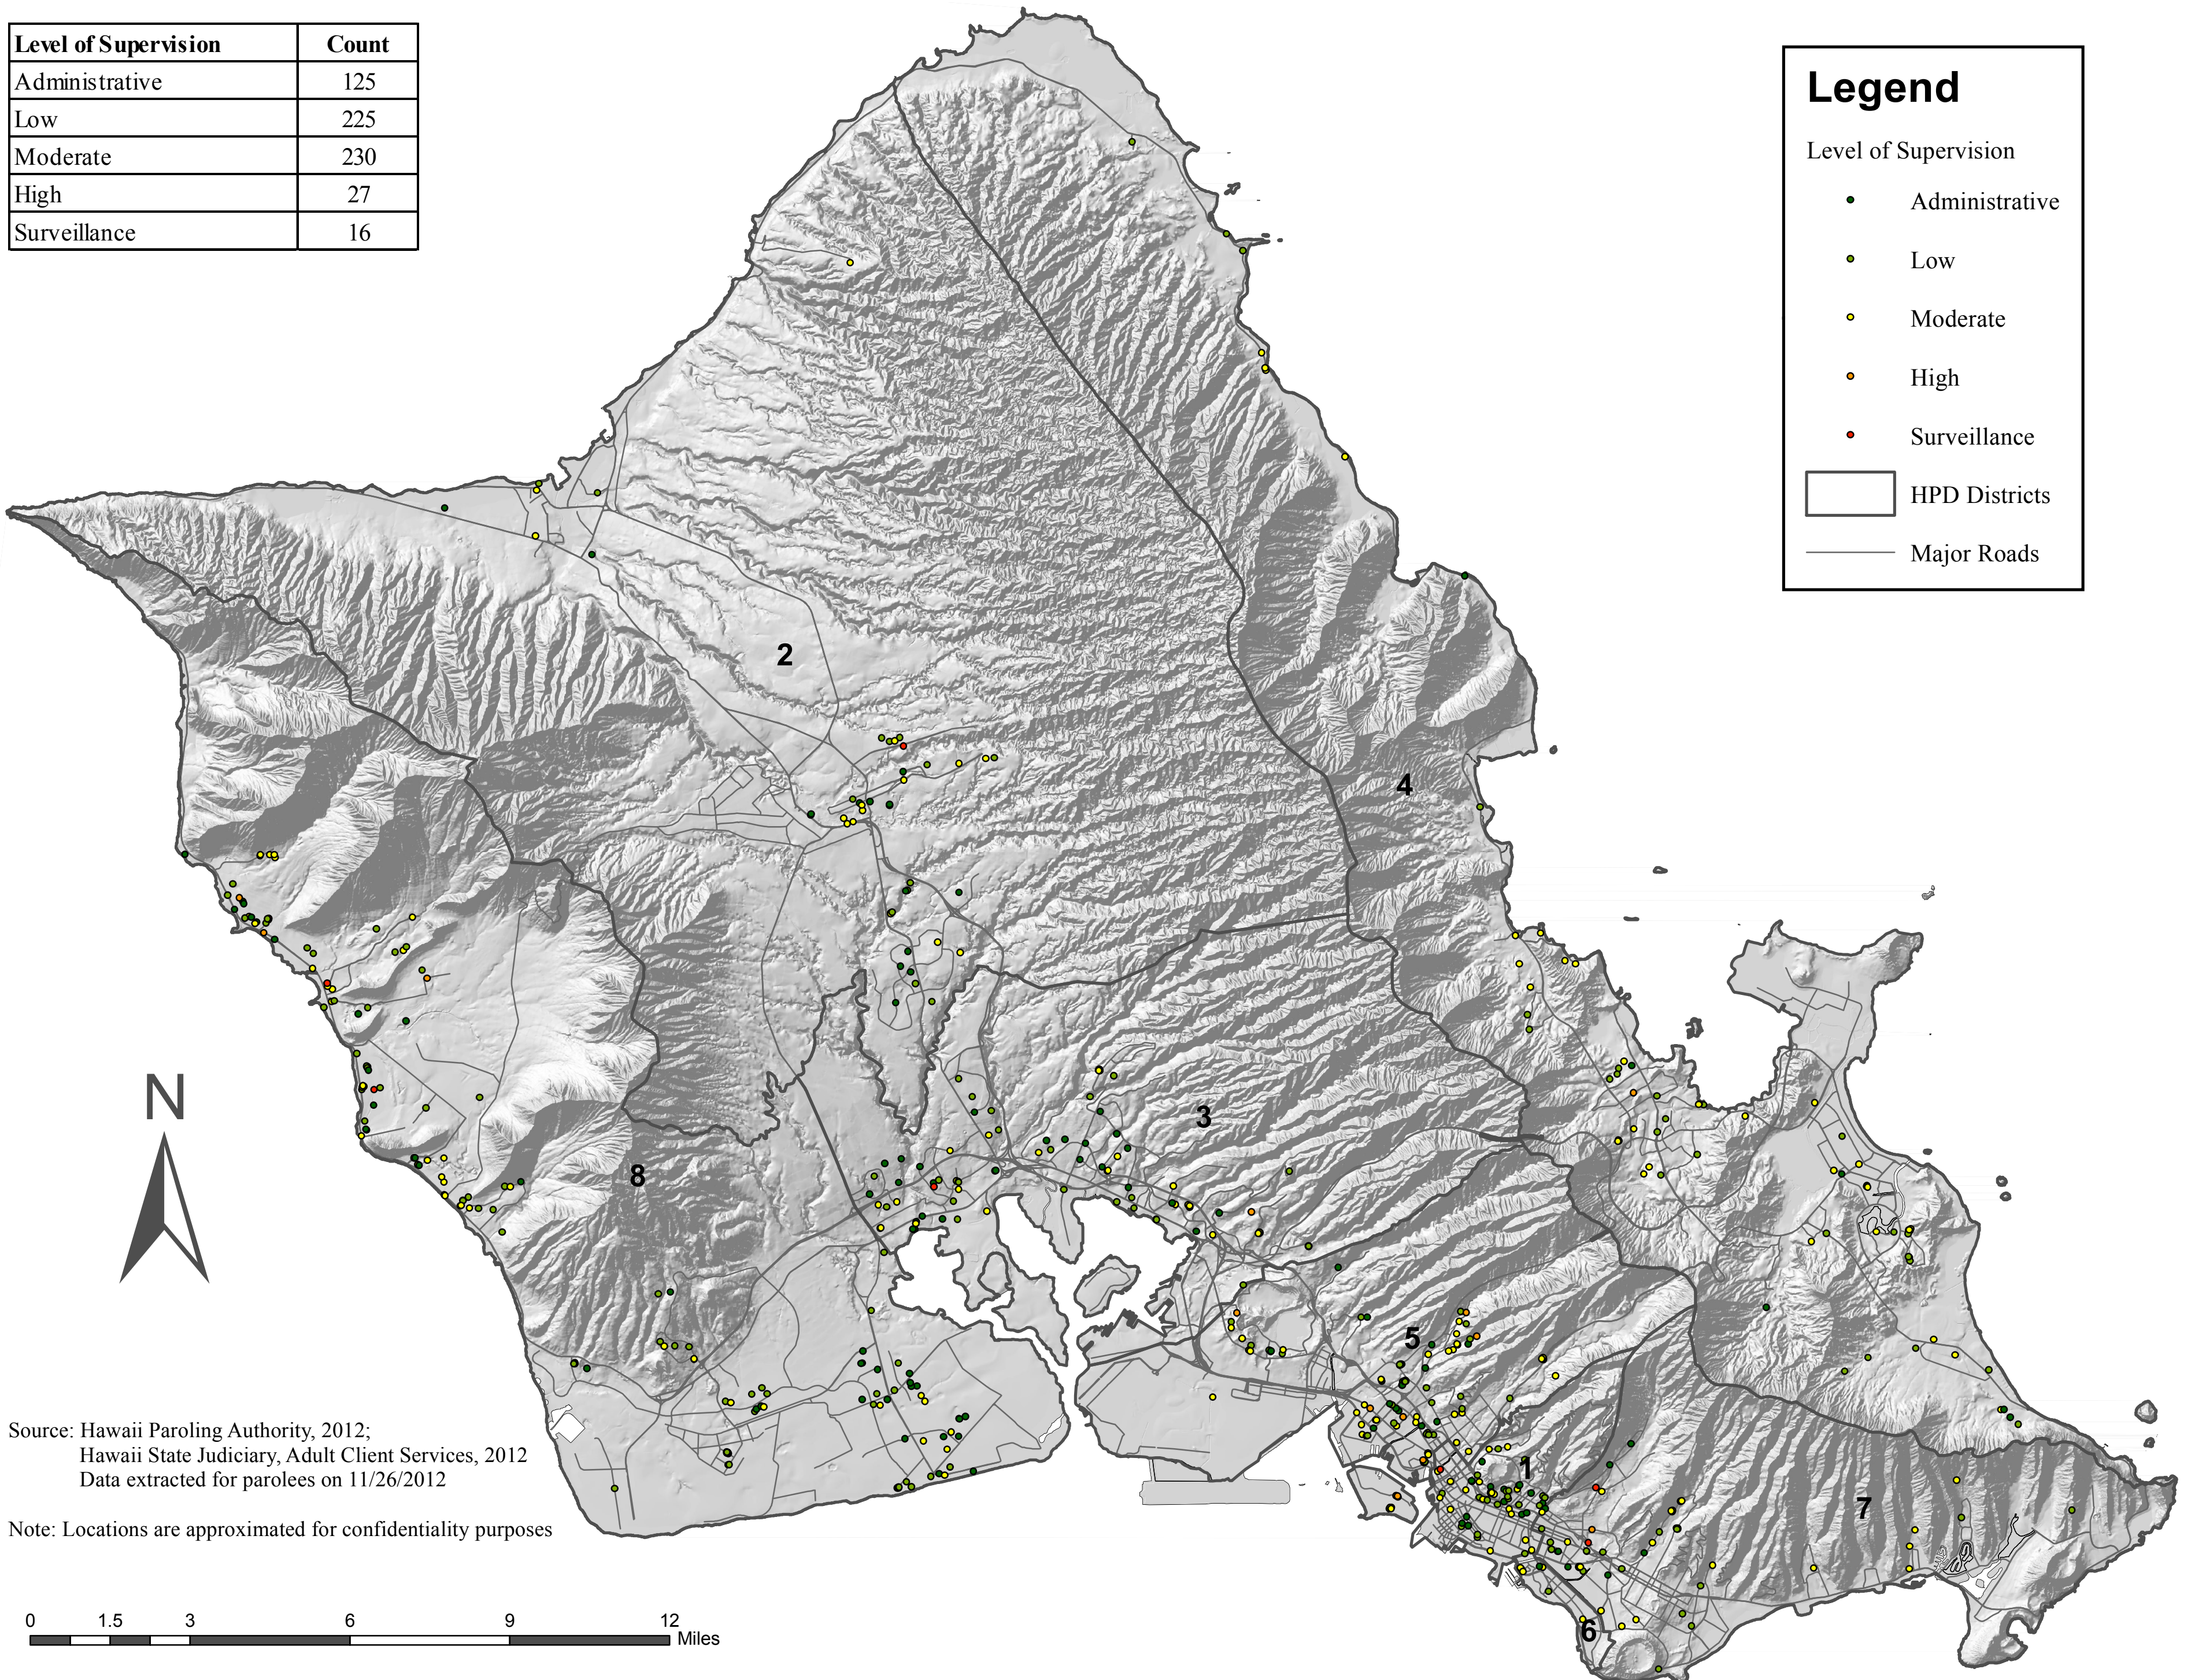

Distribution of Parolees by Level of Supervision

Level of Supervision	Count
Administrative	125
Low	225
Moderate	230
High	27
Surveillance	16

Legend

Level of Supervision

- Administrative
- Low
- Moderate
- High
- Surveillance

HPD Districts
 Major Roads

Source: Hawaii Paroling Authority, 2012;
 Hawaii State Judiciary, Adult Client Services, 2012
 Data extracted for parolees on 11/26/2012

Note: Locations are approximated for confidentiality purposes