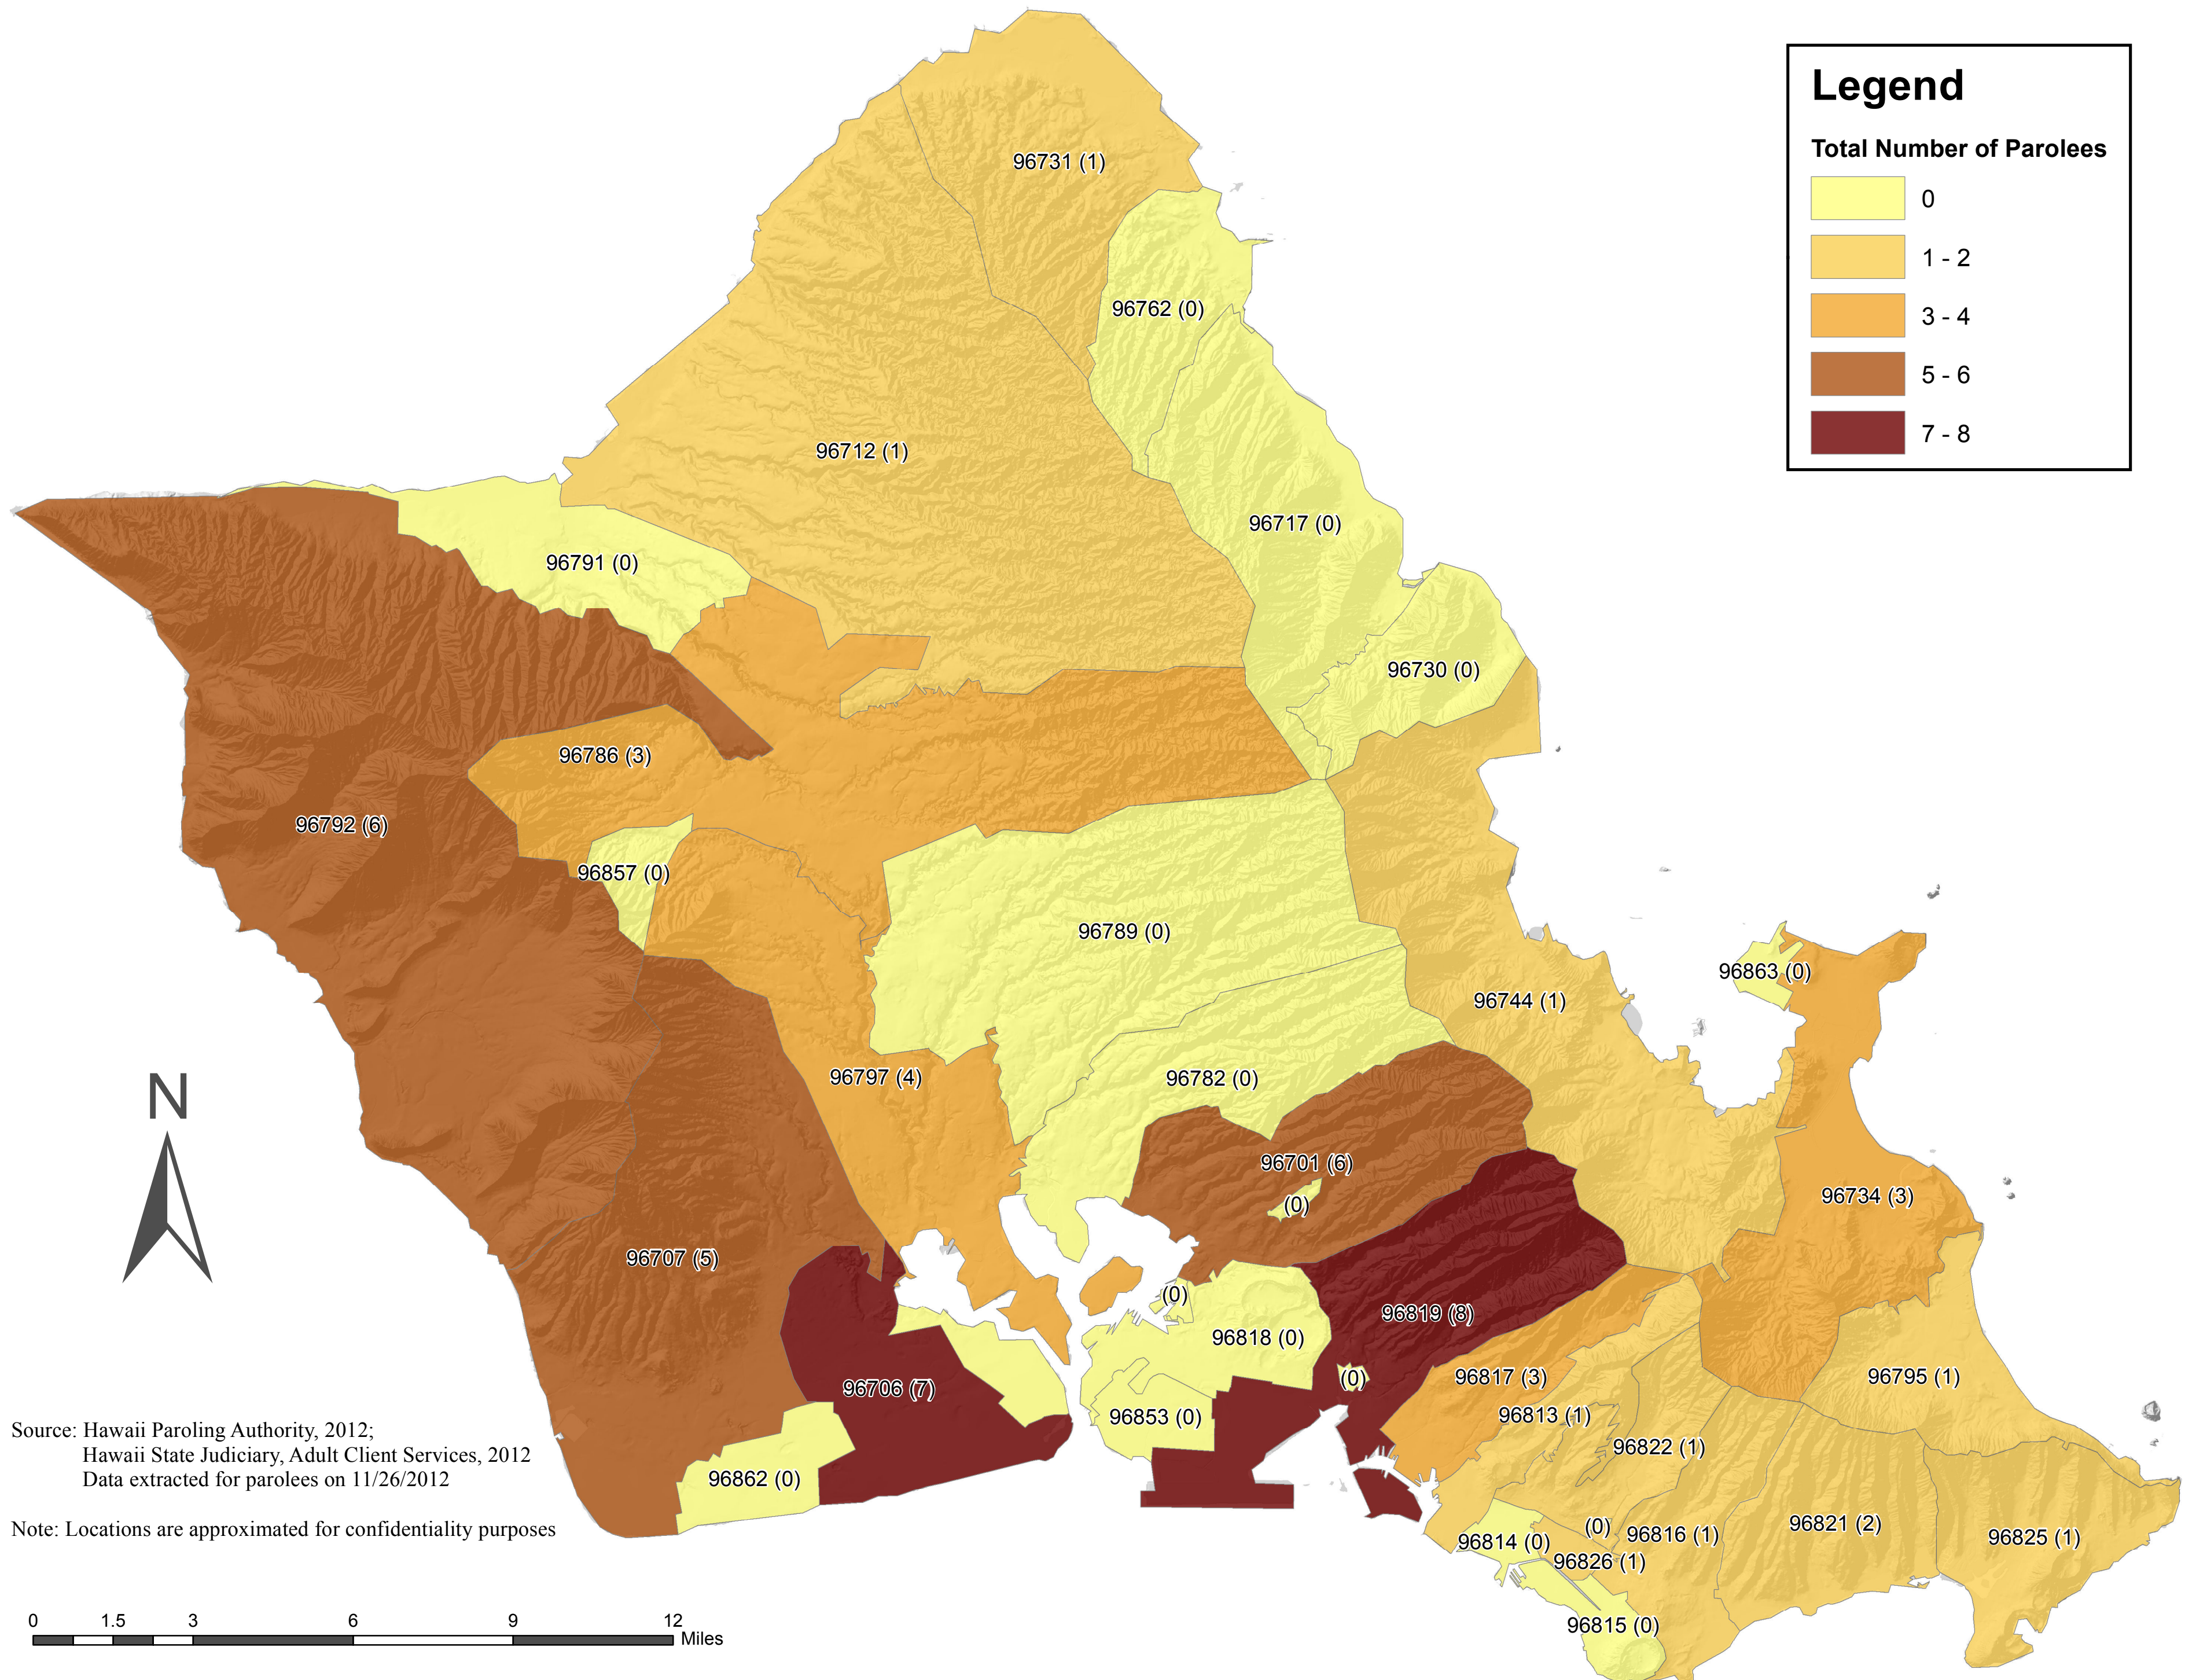

Total Number of Parolees by ZIP Codes: Property Class B

Source: Hawaii Paroling Authority, 2012;
 Hawaii State Judiciary, Adult Client Services, 2012
 Data extracted for parolees on 11/26/2012

Note: Locations are approximated for confidentiality purposes