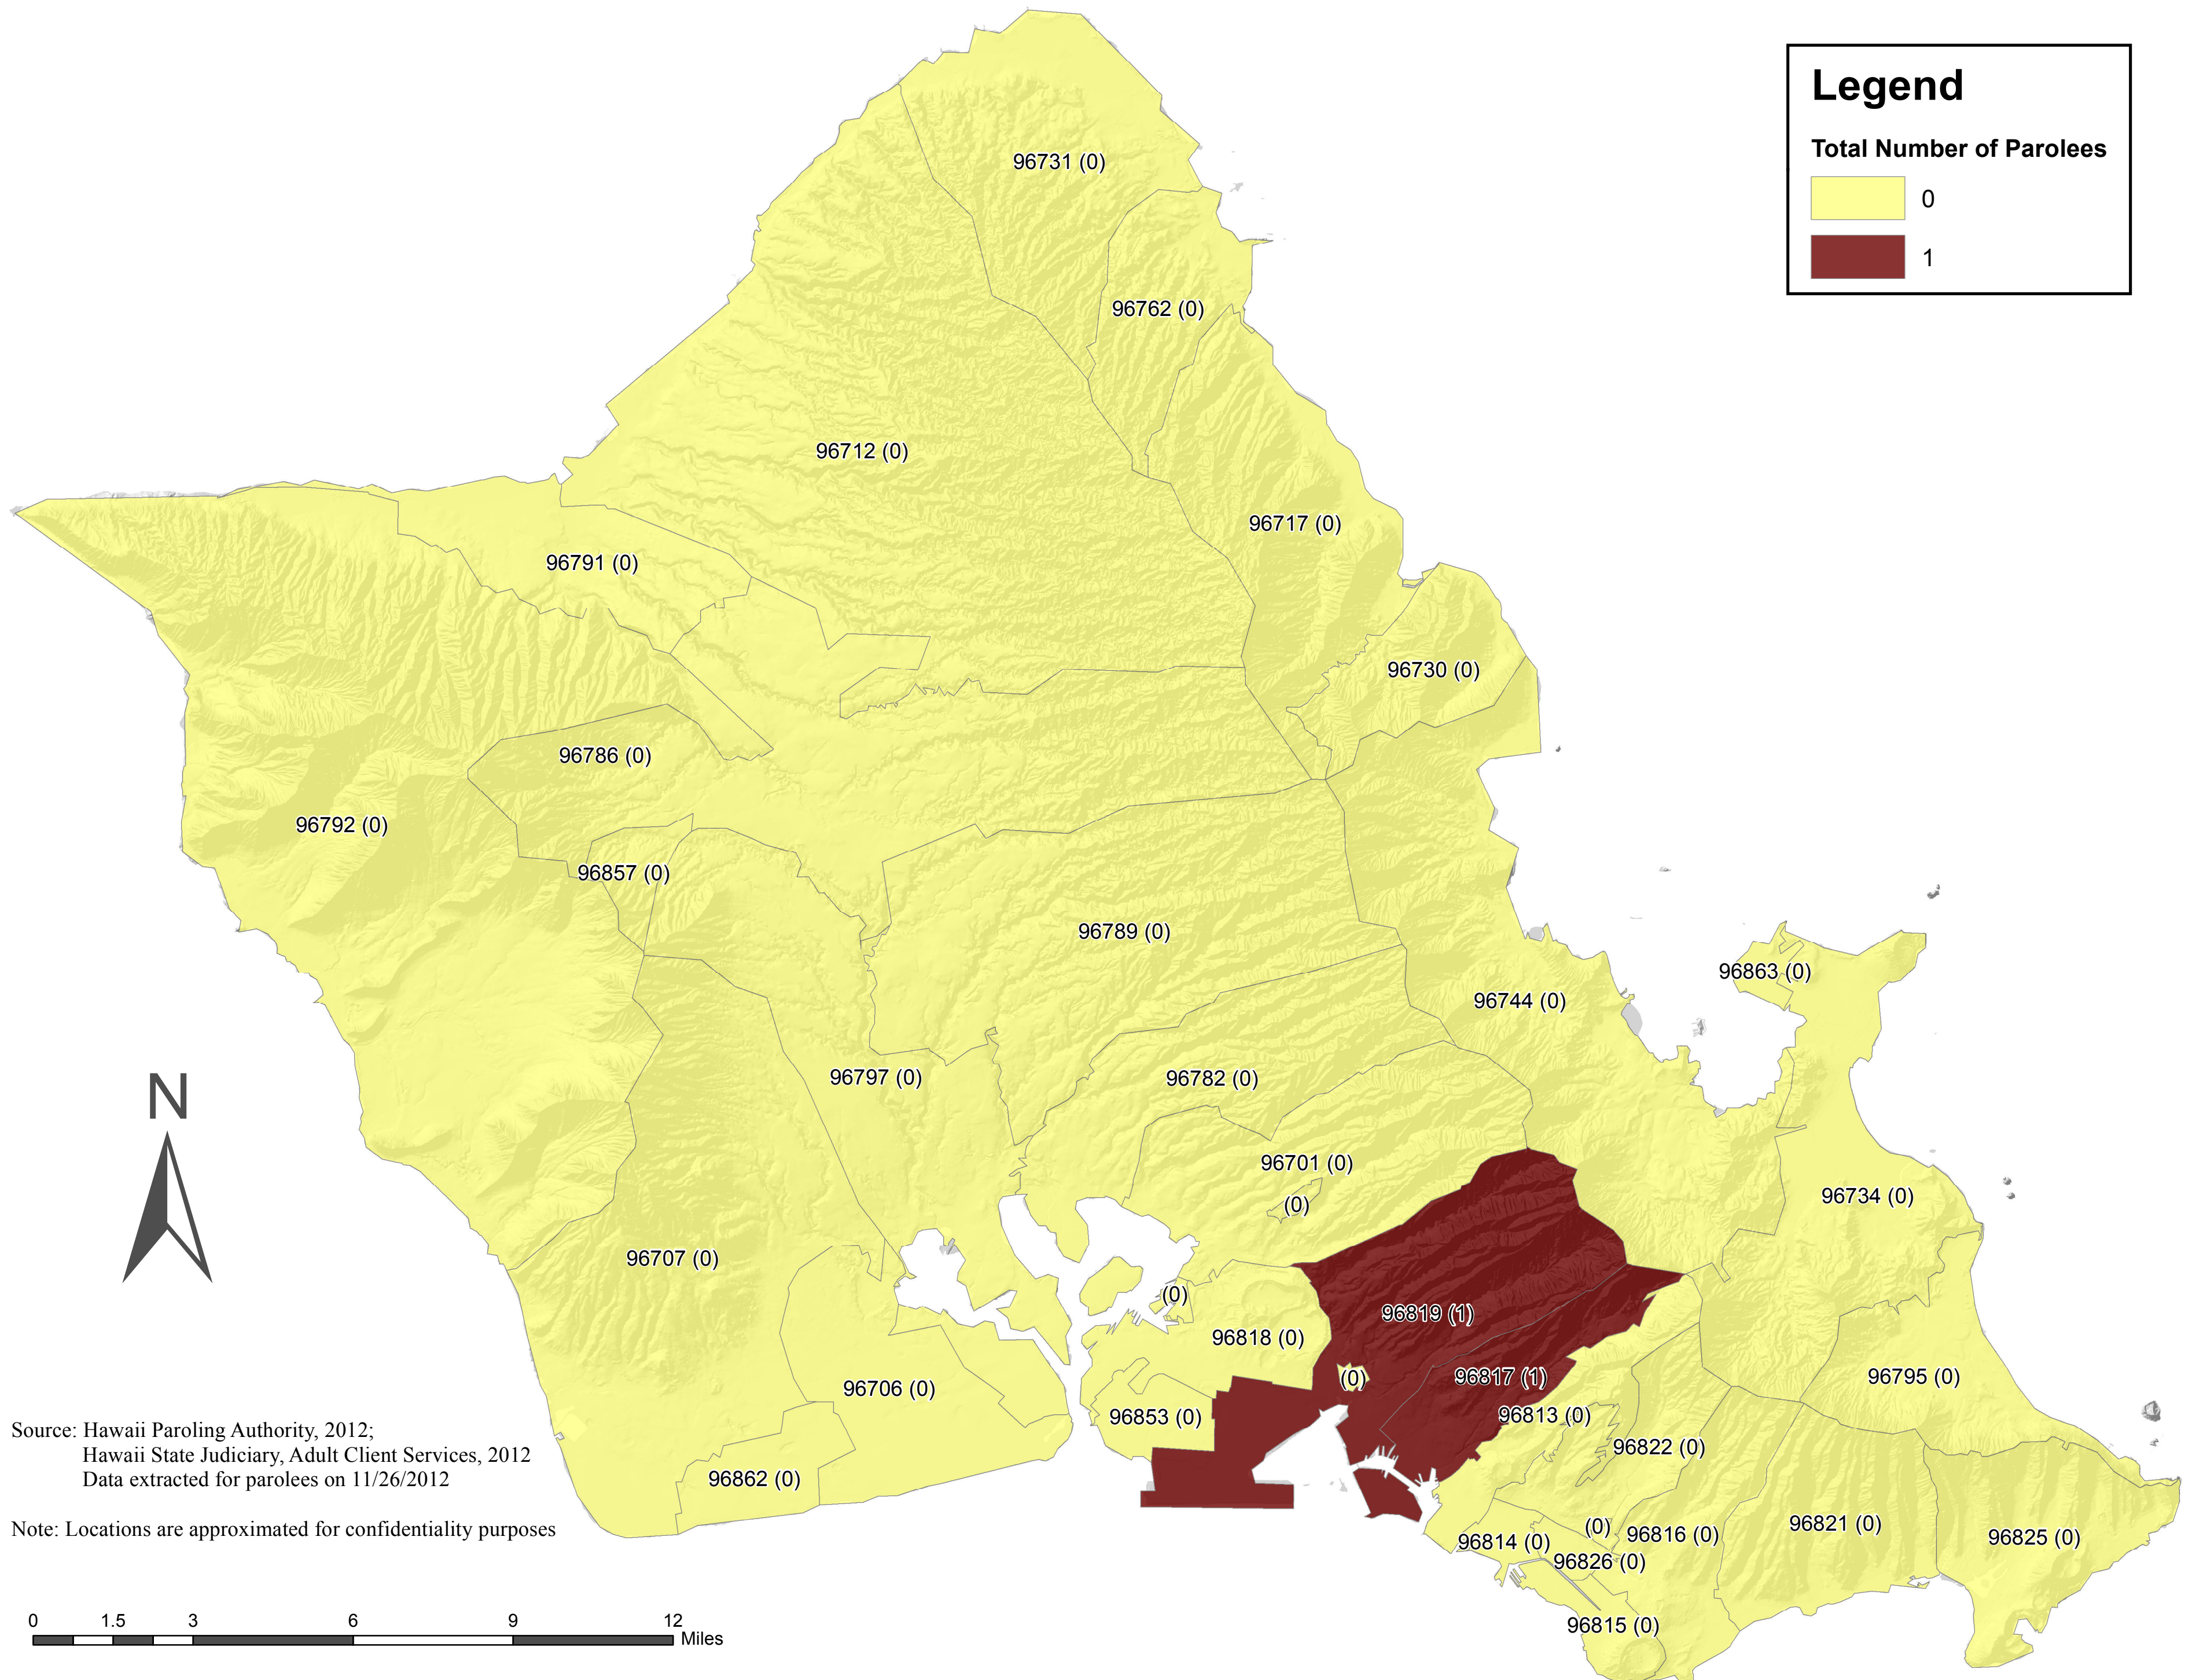

# Total Number of Parolees by ZIP Codes: Property Misdemeanor

**Legend**

Total Number of Parolees

- 0
- 1

Source: Hawaii Paroling Authority, 2012;  
Hawaii State Judiciary, Adult Client Services, 2012  
Data extracted for parolees on 11/26/2012

Note: Locations are approximated for confidentiality purposes