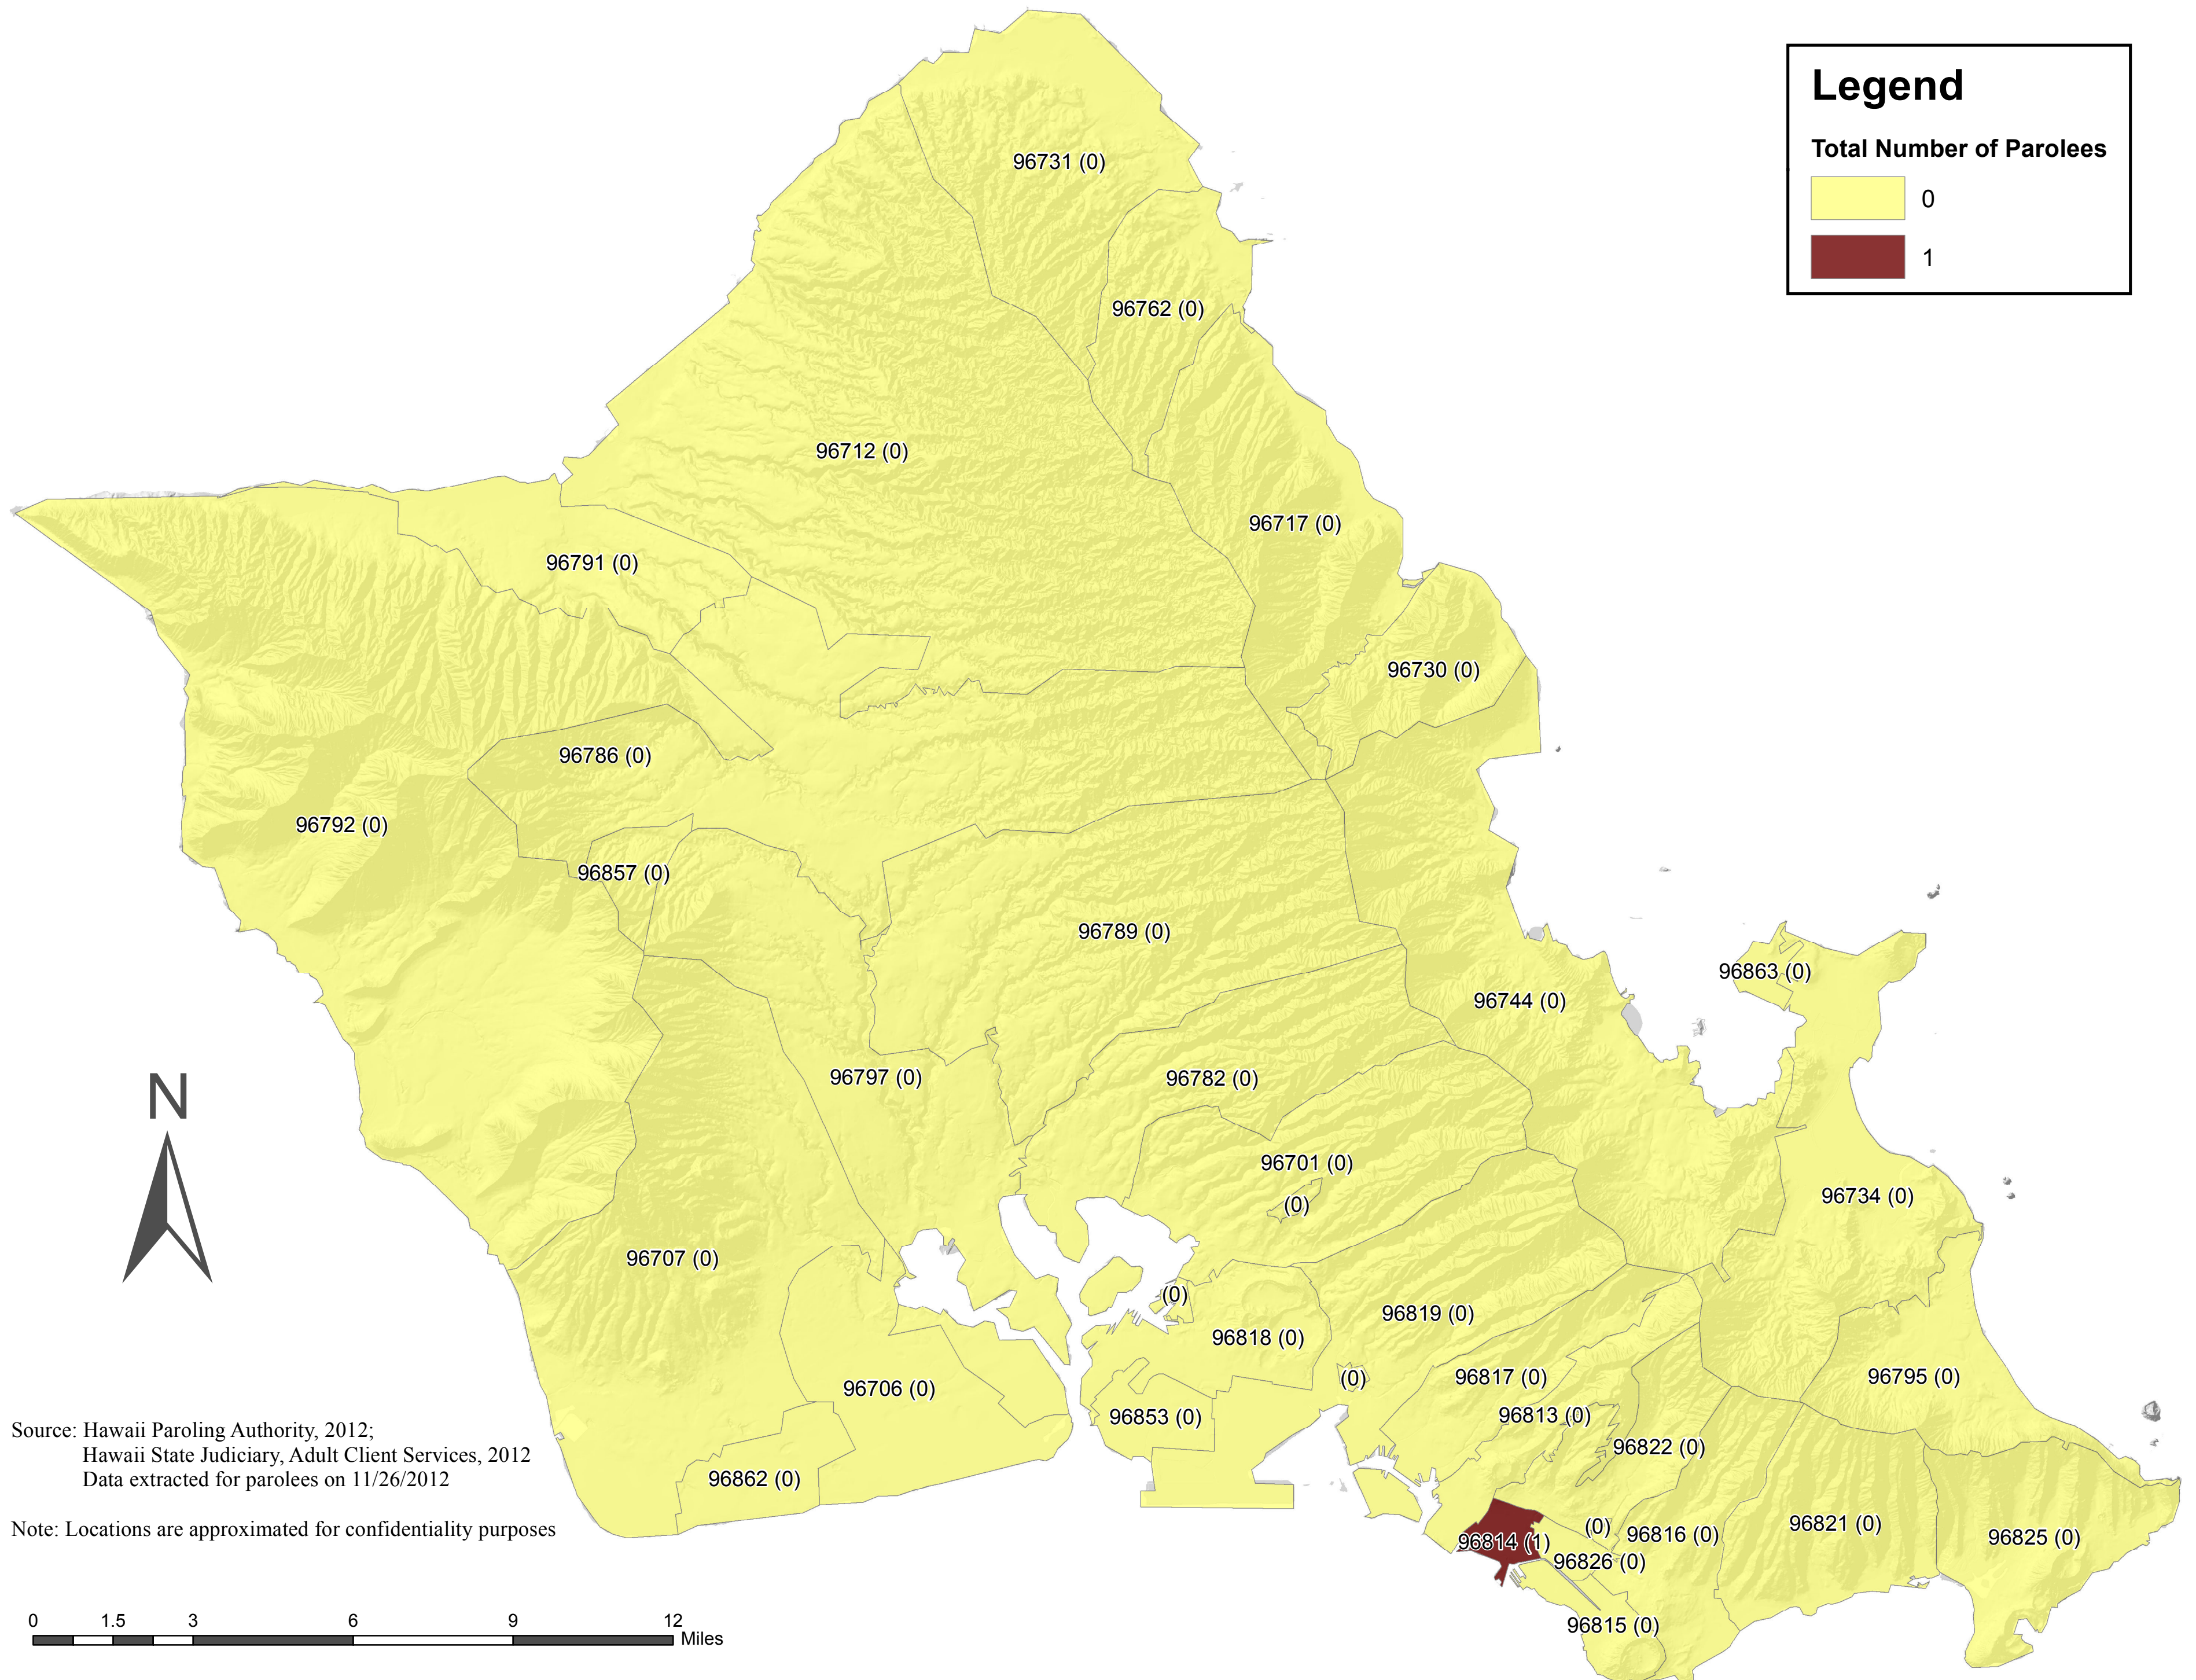

Total Number of Parolees by ZIP Codes: Sex Class C

Legend

Total Number of Parolees

| | |
|----------|---|
| Yellow | 0 |
| Dark Red | 1 |

Source: Hawaii Paroling Authority, 2012;
Hawaii State Judiciary, Adult Client Services, 2012
Data extracted for parolees on 11/26/2012

Note: Locations are approximated for confidentiality purposes