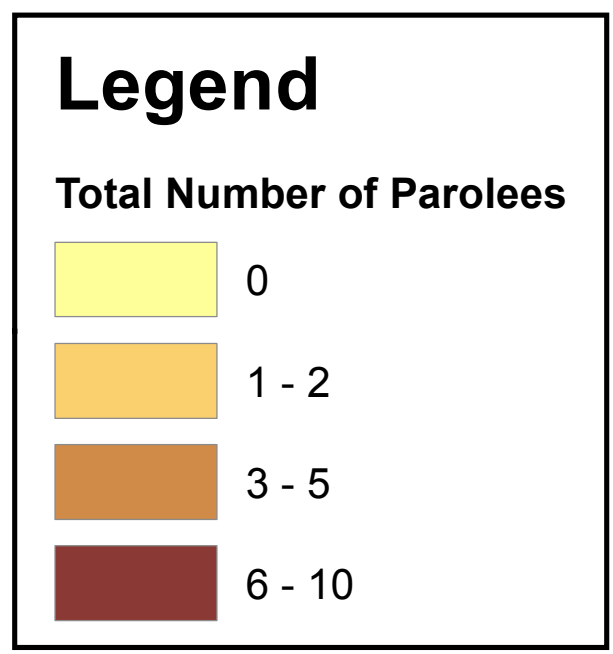

Total Number of Parolees by ZIP Codes: Violent Class A

Source: Hawaii Paroling Authority, 2012;
 Hawaii State Judiciary, Adult Client Services, 2012
 Data extracted for parolees on 11/26/2012

Note: Locations are approximated for confidentiality purposes