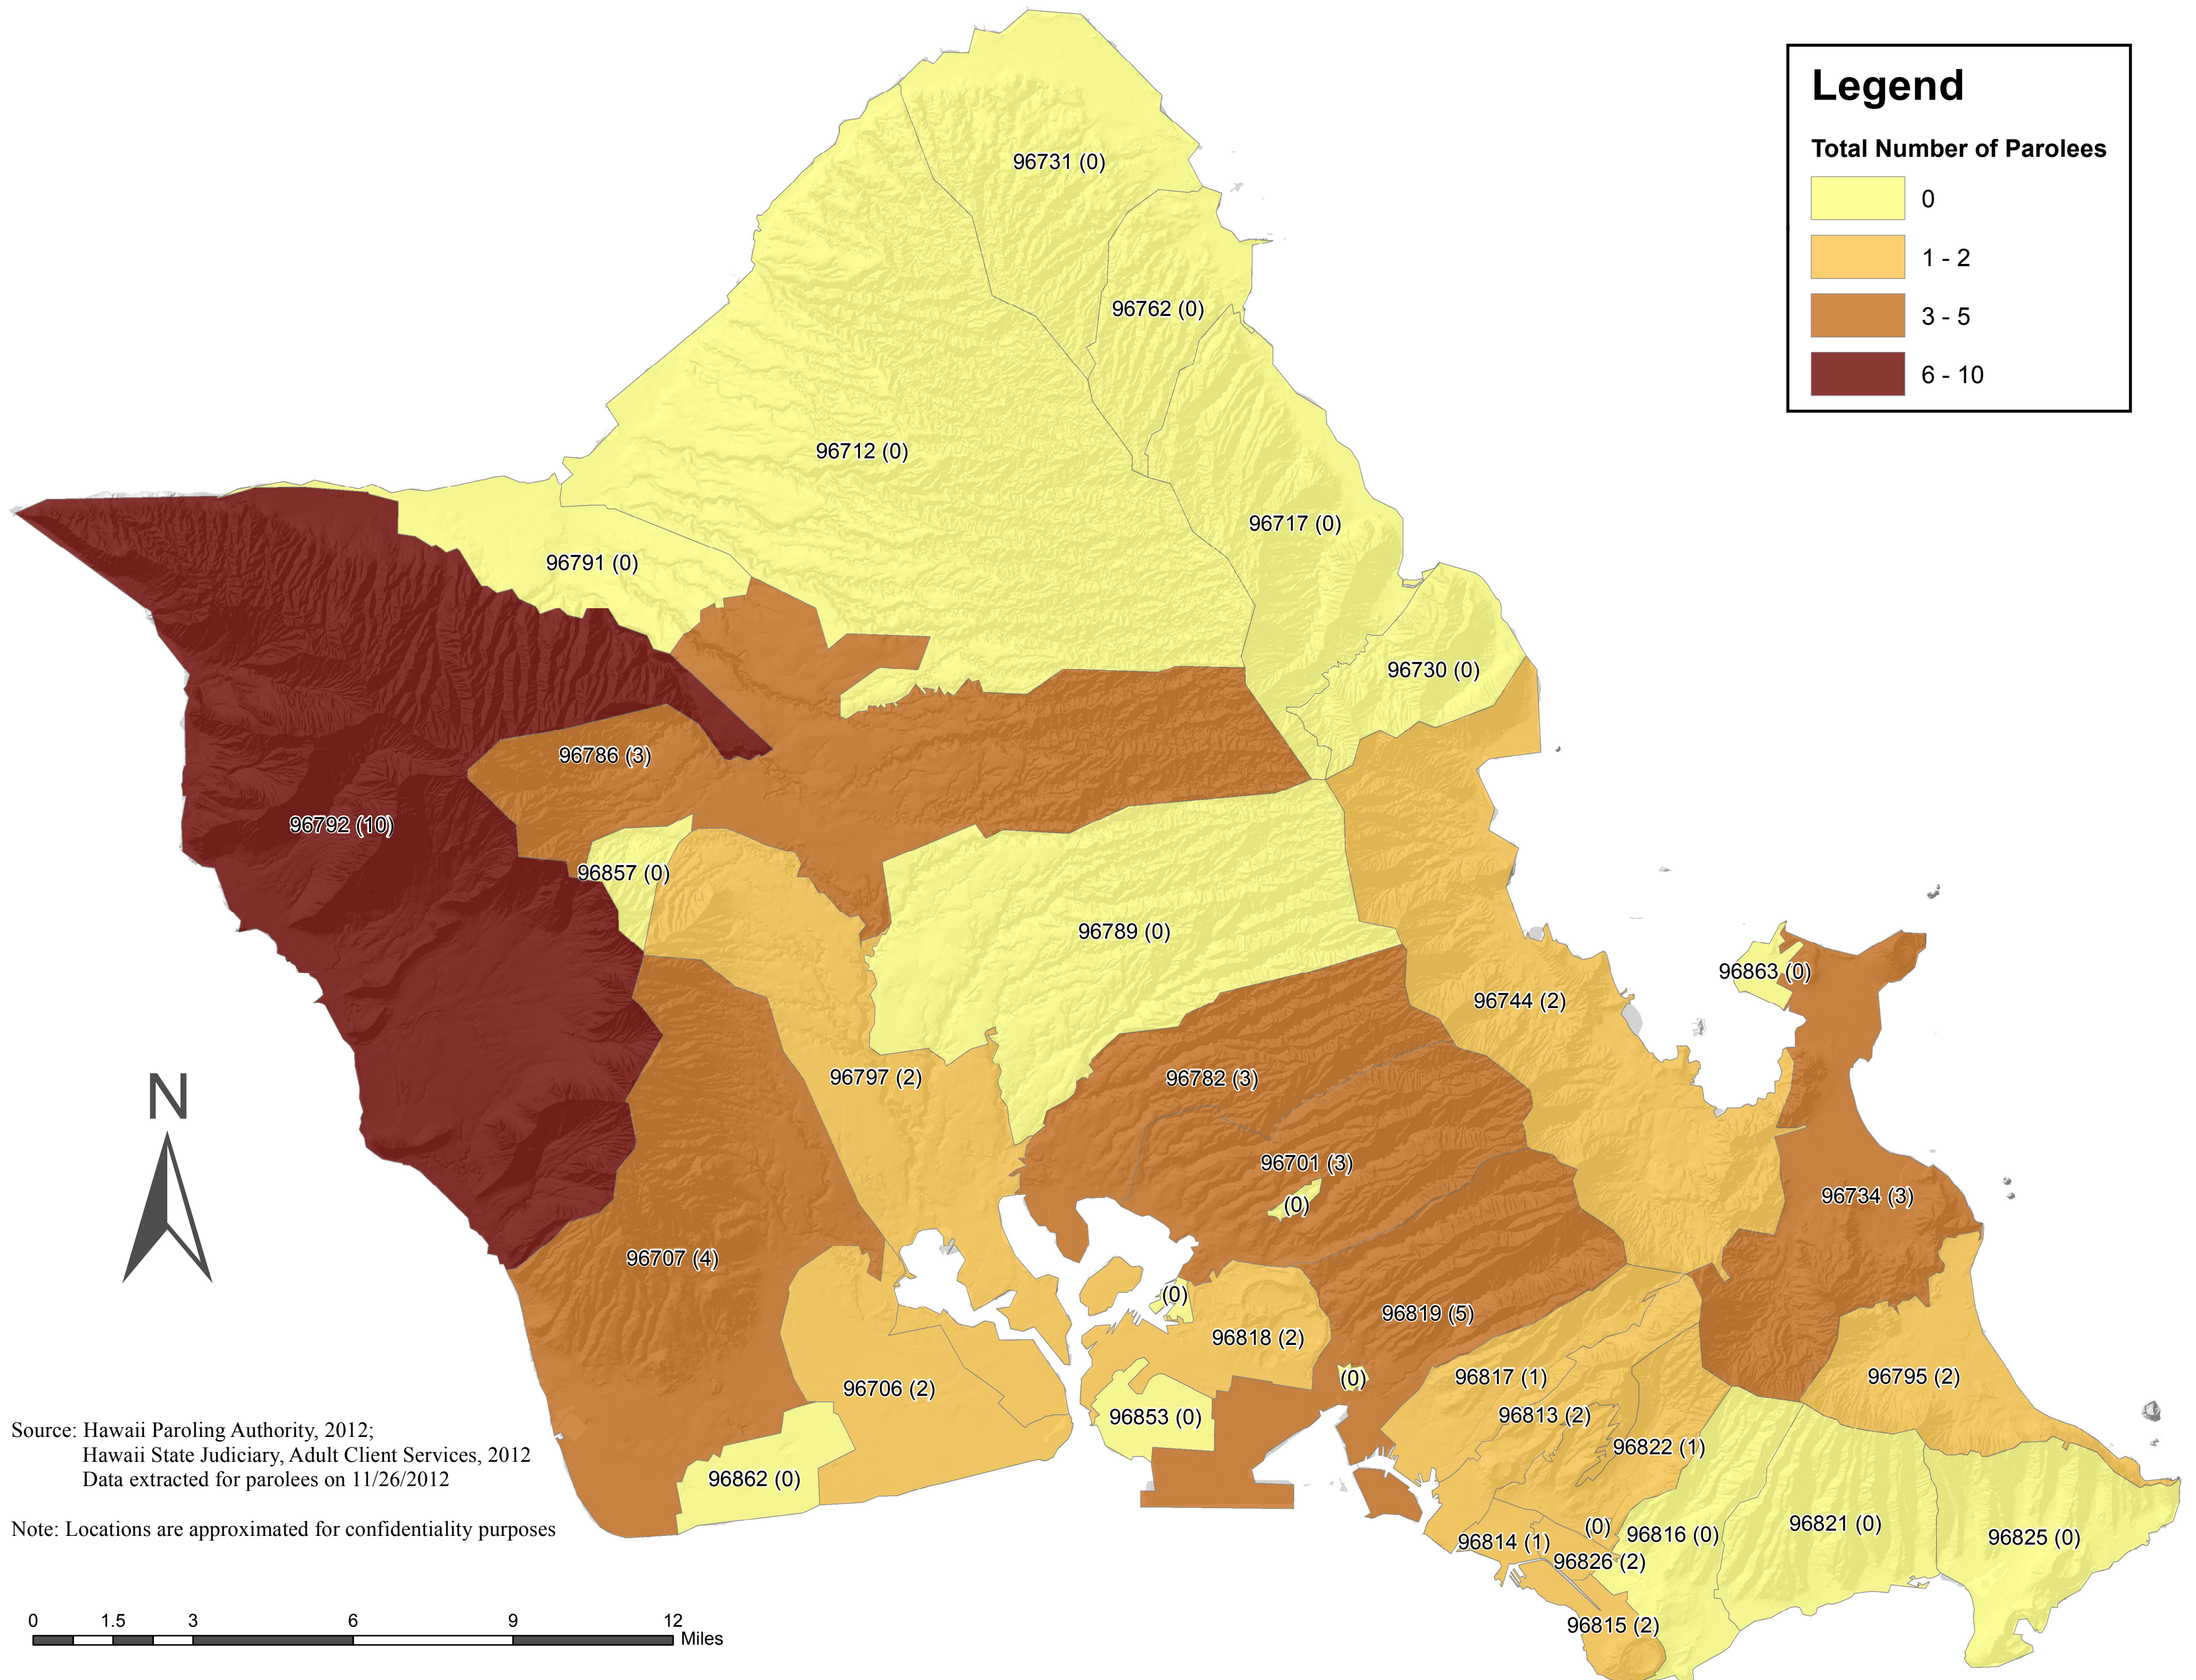

Total Number of Parolees by ZIP Codes: Violent Class A

Source: Hawaii Paroling Authority, 2012;
 Hawaii State Judiciary, Adult Client Services, 2012
 Data extracted for parolees on 11/26/2012

Note: Locations are approximated for confidentiality purposes