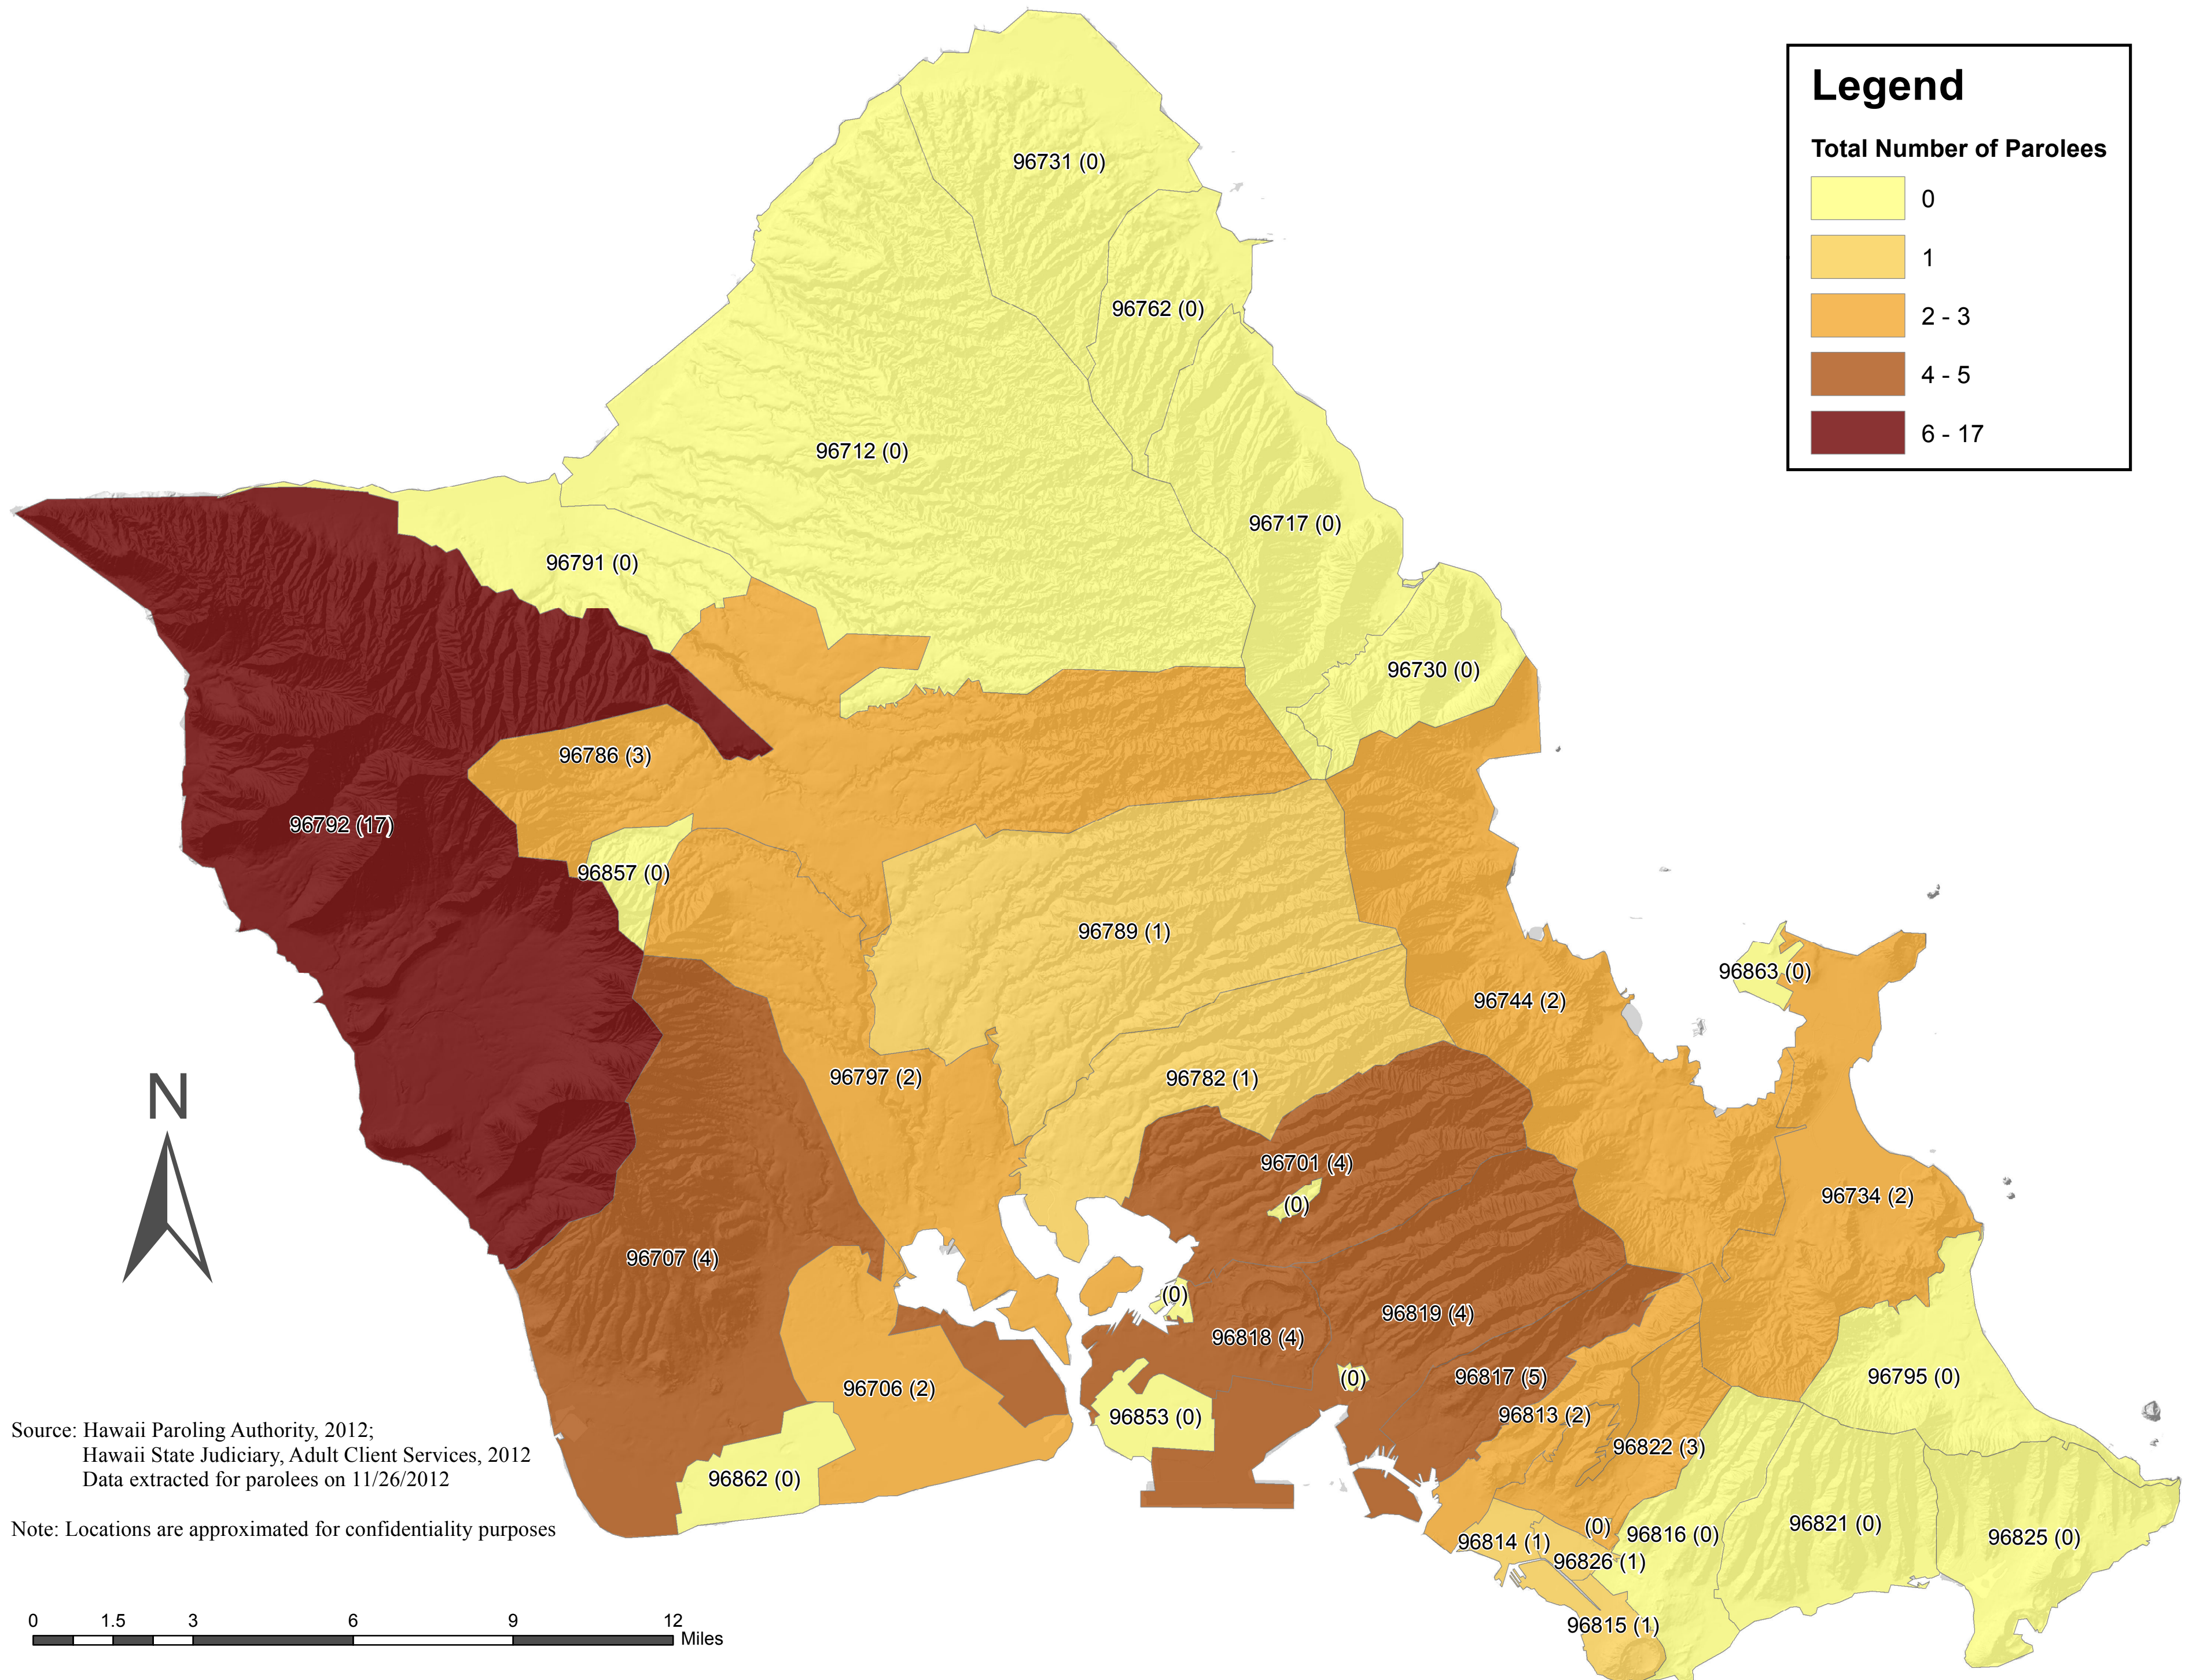

Total Number of Parolees by ZIP Codes: Violent Class B

Source: Hawaii Paroling Authority, 2012;
 Hawaii State Judiciary, Adult Client Services, 2012
 Data extracted for parolees on 11/26/2012

Note: Locations are approximated for confidentiality purposes