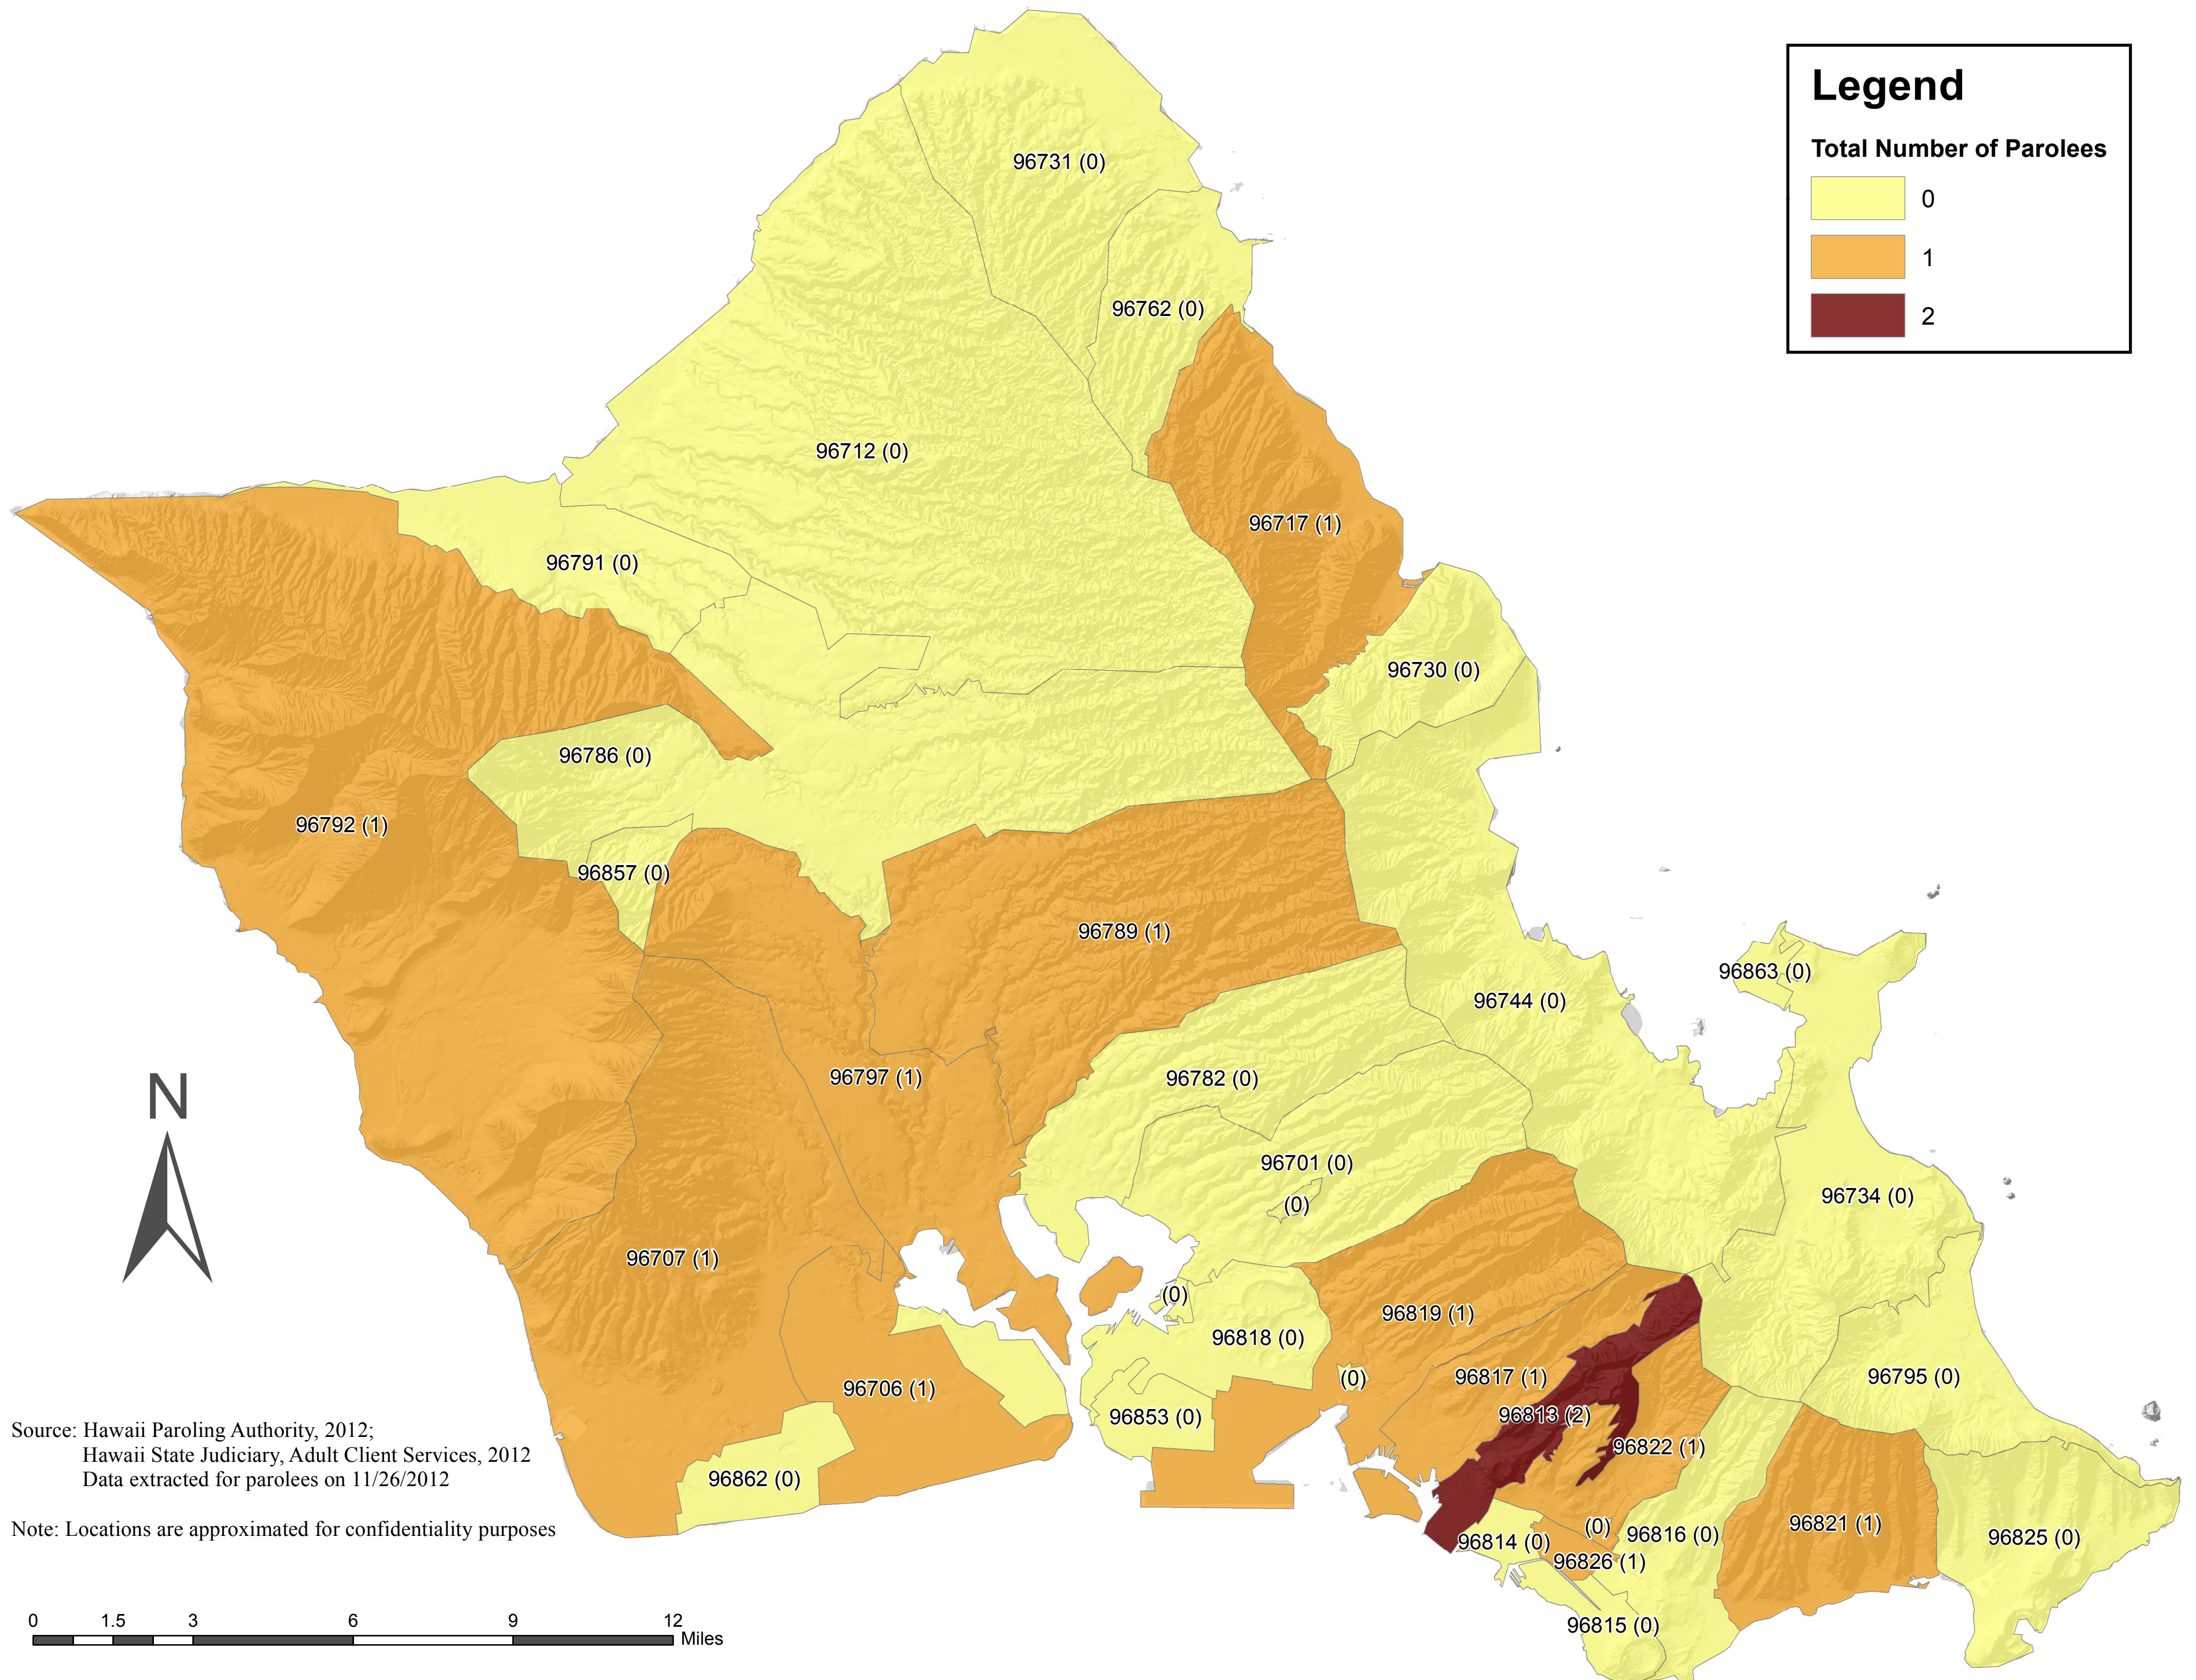

Total Number of Parolees by ZIP Codes: Violent Class C

Source: Hawaii Paroling Authority, 2012;
 Hawaii State Judiciary, Adult Client Services, 2012
 Data extracted for parolees on 11/26/2012

Note: Locations are approximated for confidentiality purposes