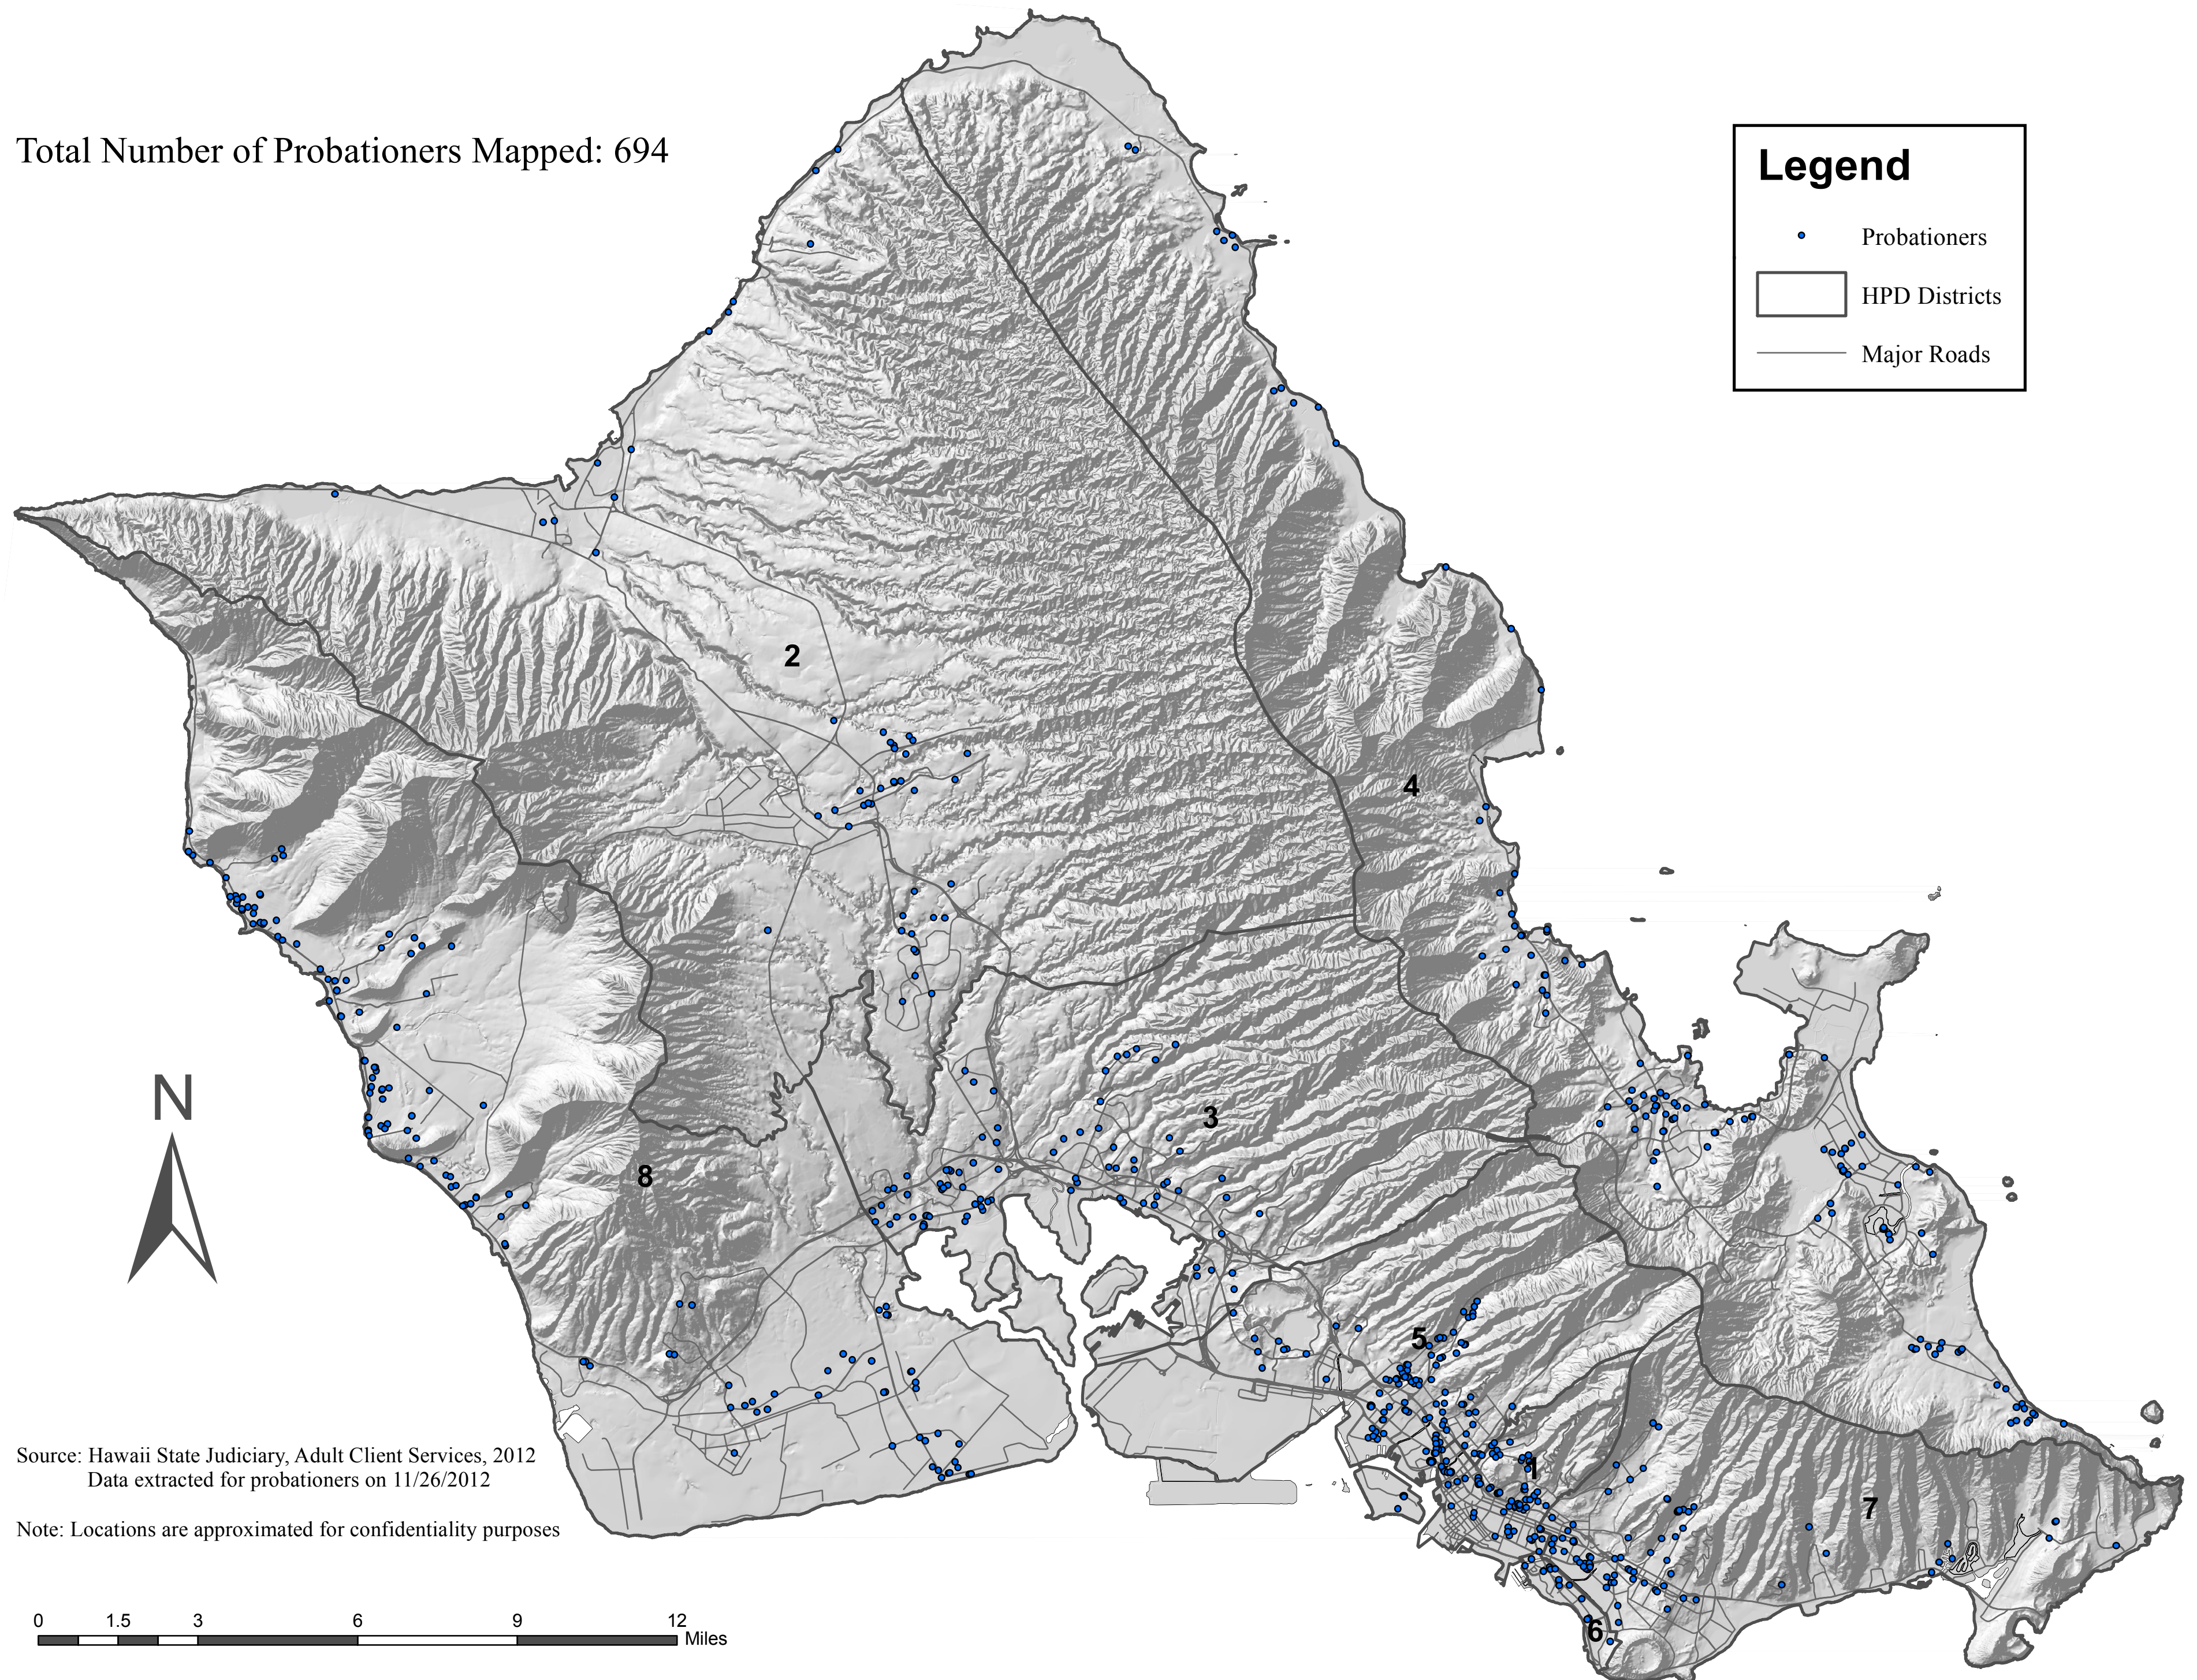

Distribution of all Probationers

Total Number of Probationers Mapped: 694

Legend

- Probationers
- HPD Districts
- Major Roads

Source: Hawaii State Judiciary, Adult Client Services, 2012
Data extracted for probationers on 11/26/2012

Note: Locations are approximated for confidentiality purposes

0 1.5 3 6 9 12 Miles