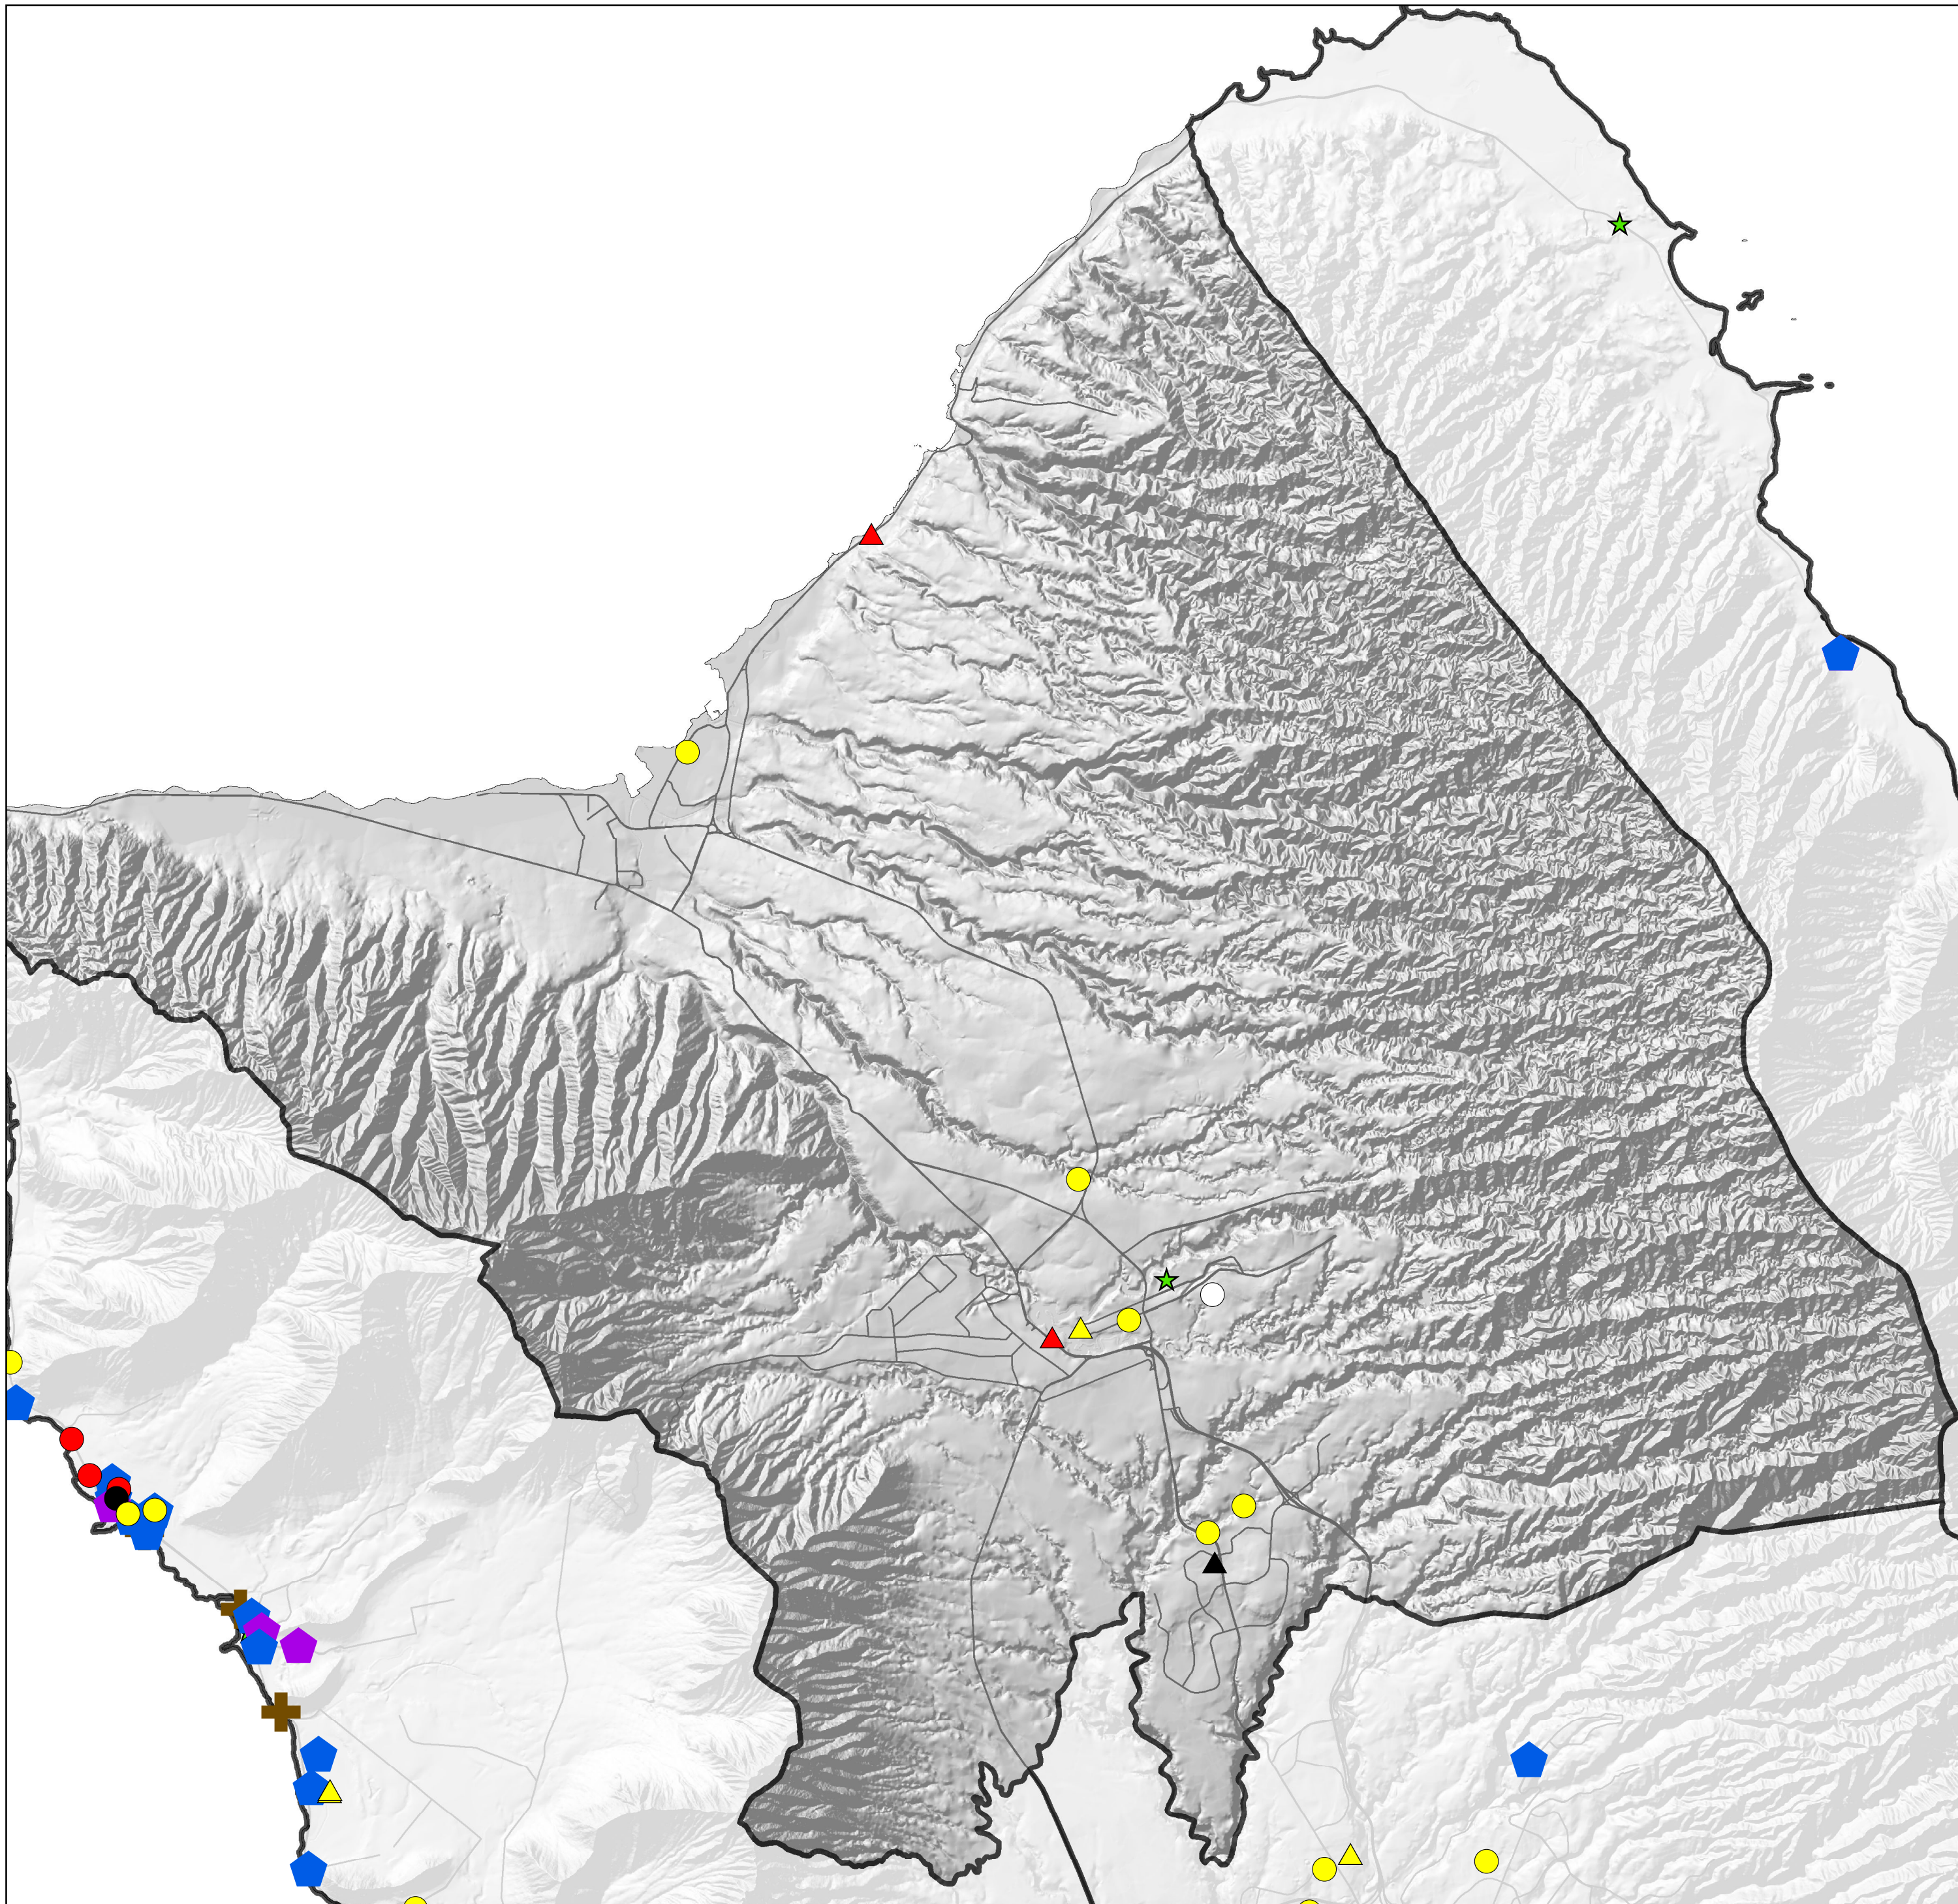

# HPD District 2: Distribution of Probationers by Type of Offense: Drugs

## Legend

Type & Level of Offense by Gender

- Drug Class A, Male
- Drug Class B, Male
- Drug Class C, Male
- Drug Misdemeanor, Male
- ▲ Drug Class A, Female
- ▲ Drug Class B, Female
- ▲ Drug Class C, Female
- △ Drug Misdemeanor, Female
- ◆ Clean & Sober Housing, Male
- ◆ Clean & Sober Housing, Female
- ✚ Substance Abuse & Mental Health Treatment Program
- ★ Police Stations & Sub-Stations
- ▭ HPD District Borders
- Major Roads

Source: Hawaii State Judiciary, Adult Client Services, 2012  
Data extracted for probationers on 11/26/2012

Note: Locations are approximated for confidentiality purposes