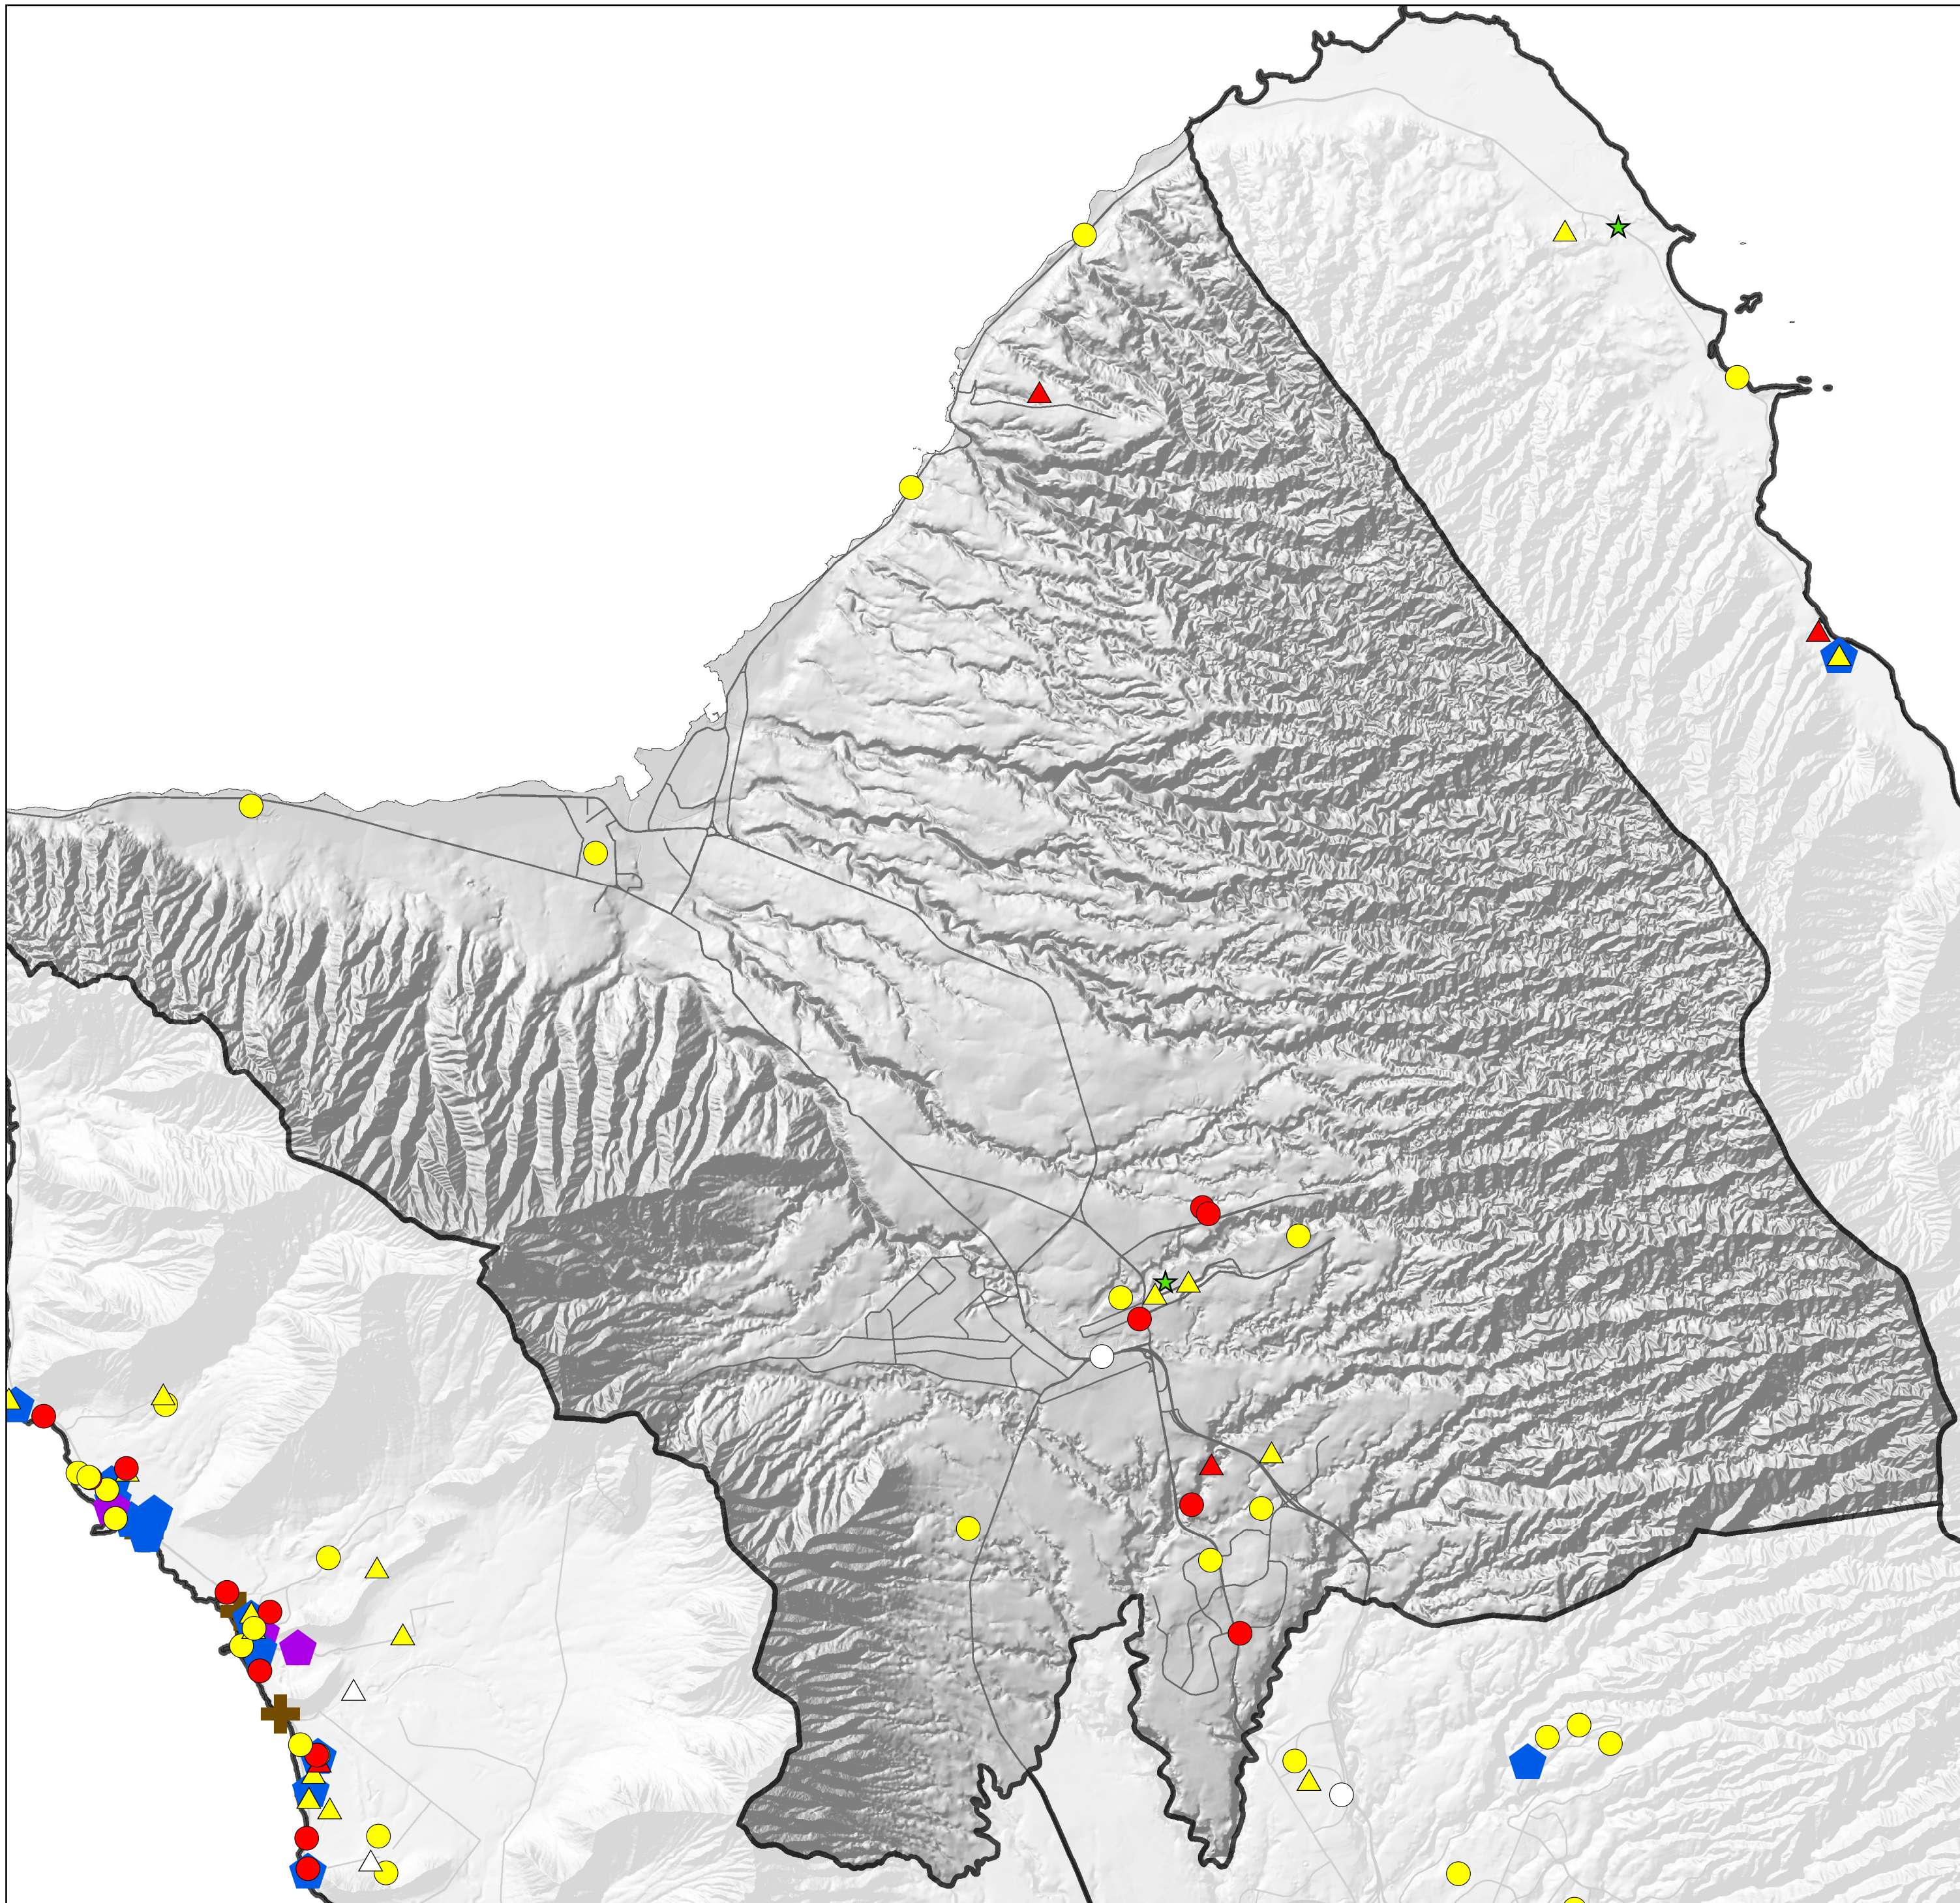

HPD District 2: Distribution of Probationers by Type of Offense: Property

Legend

Type & Level of Offense by Gender

- Property Class A, Male
- Property Class B, Male
- Property Class C, Male
- Property Misdemeanor, Male
- ▲ Property Class B, Female
- ▲ Property Class C, Female
- △ Property Misdemeanor, Female

- ◆ Clean & Sober Housing, Male
- ◆ Clean & Sober Housing, Female
- ✚ Substance Abuse & Mental Health Treatment Program
- ★ Police Stations & Sub-Stations

- ▭ HPD District Borders
- Major Roads

Source: Hawaii State Judiciary, Adult Client Services, 2012
Data extracted for probationers on 11/26/2012

Note: Locations are approximated for confidentiality purposes