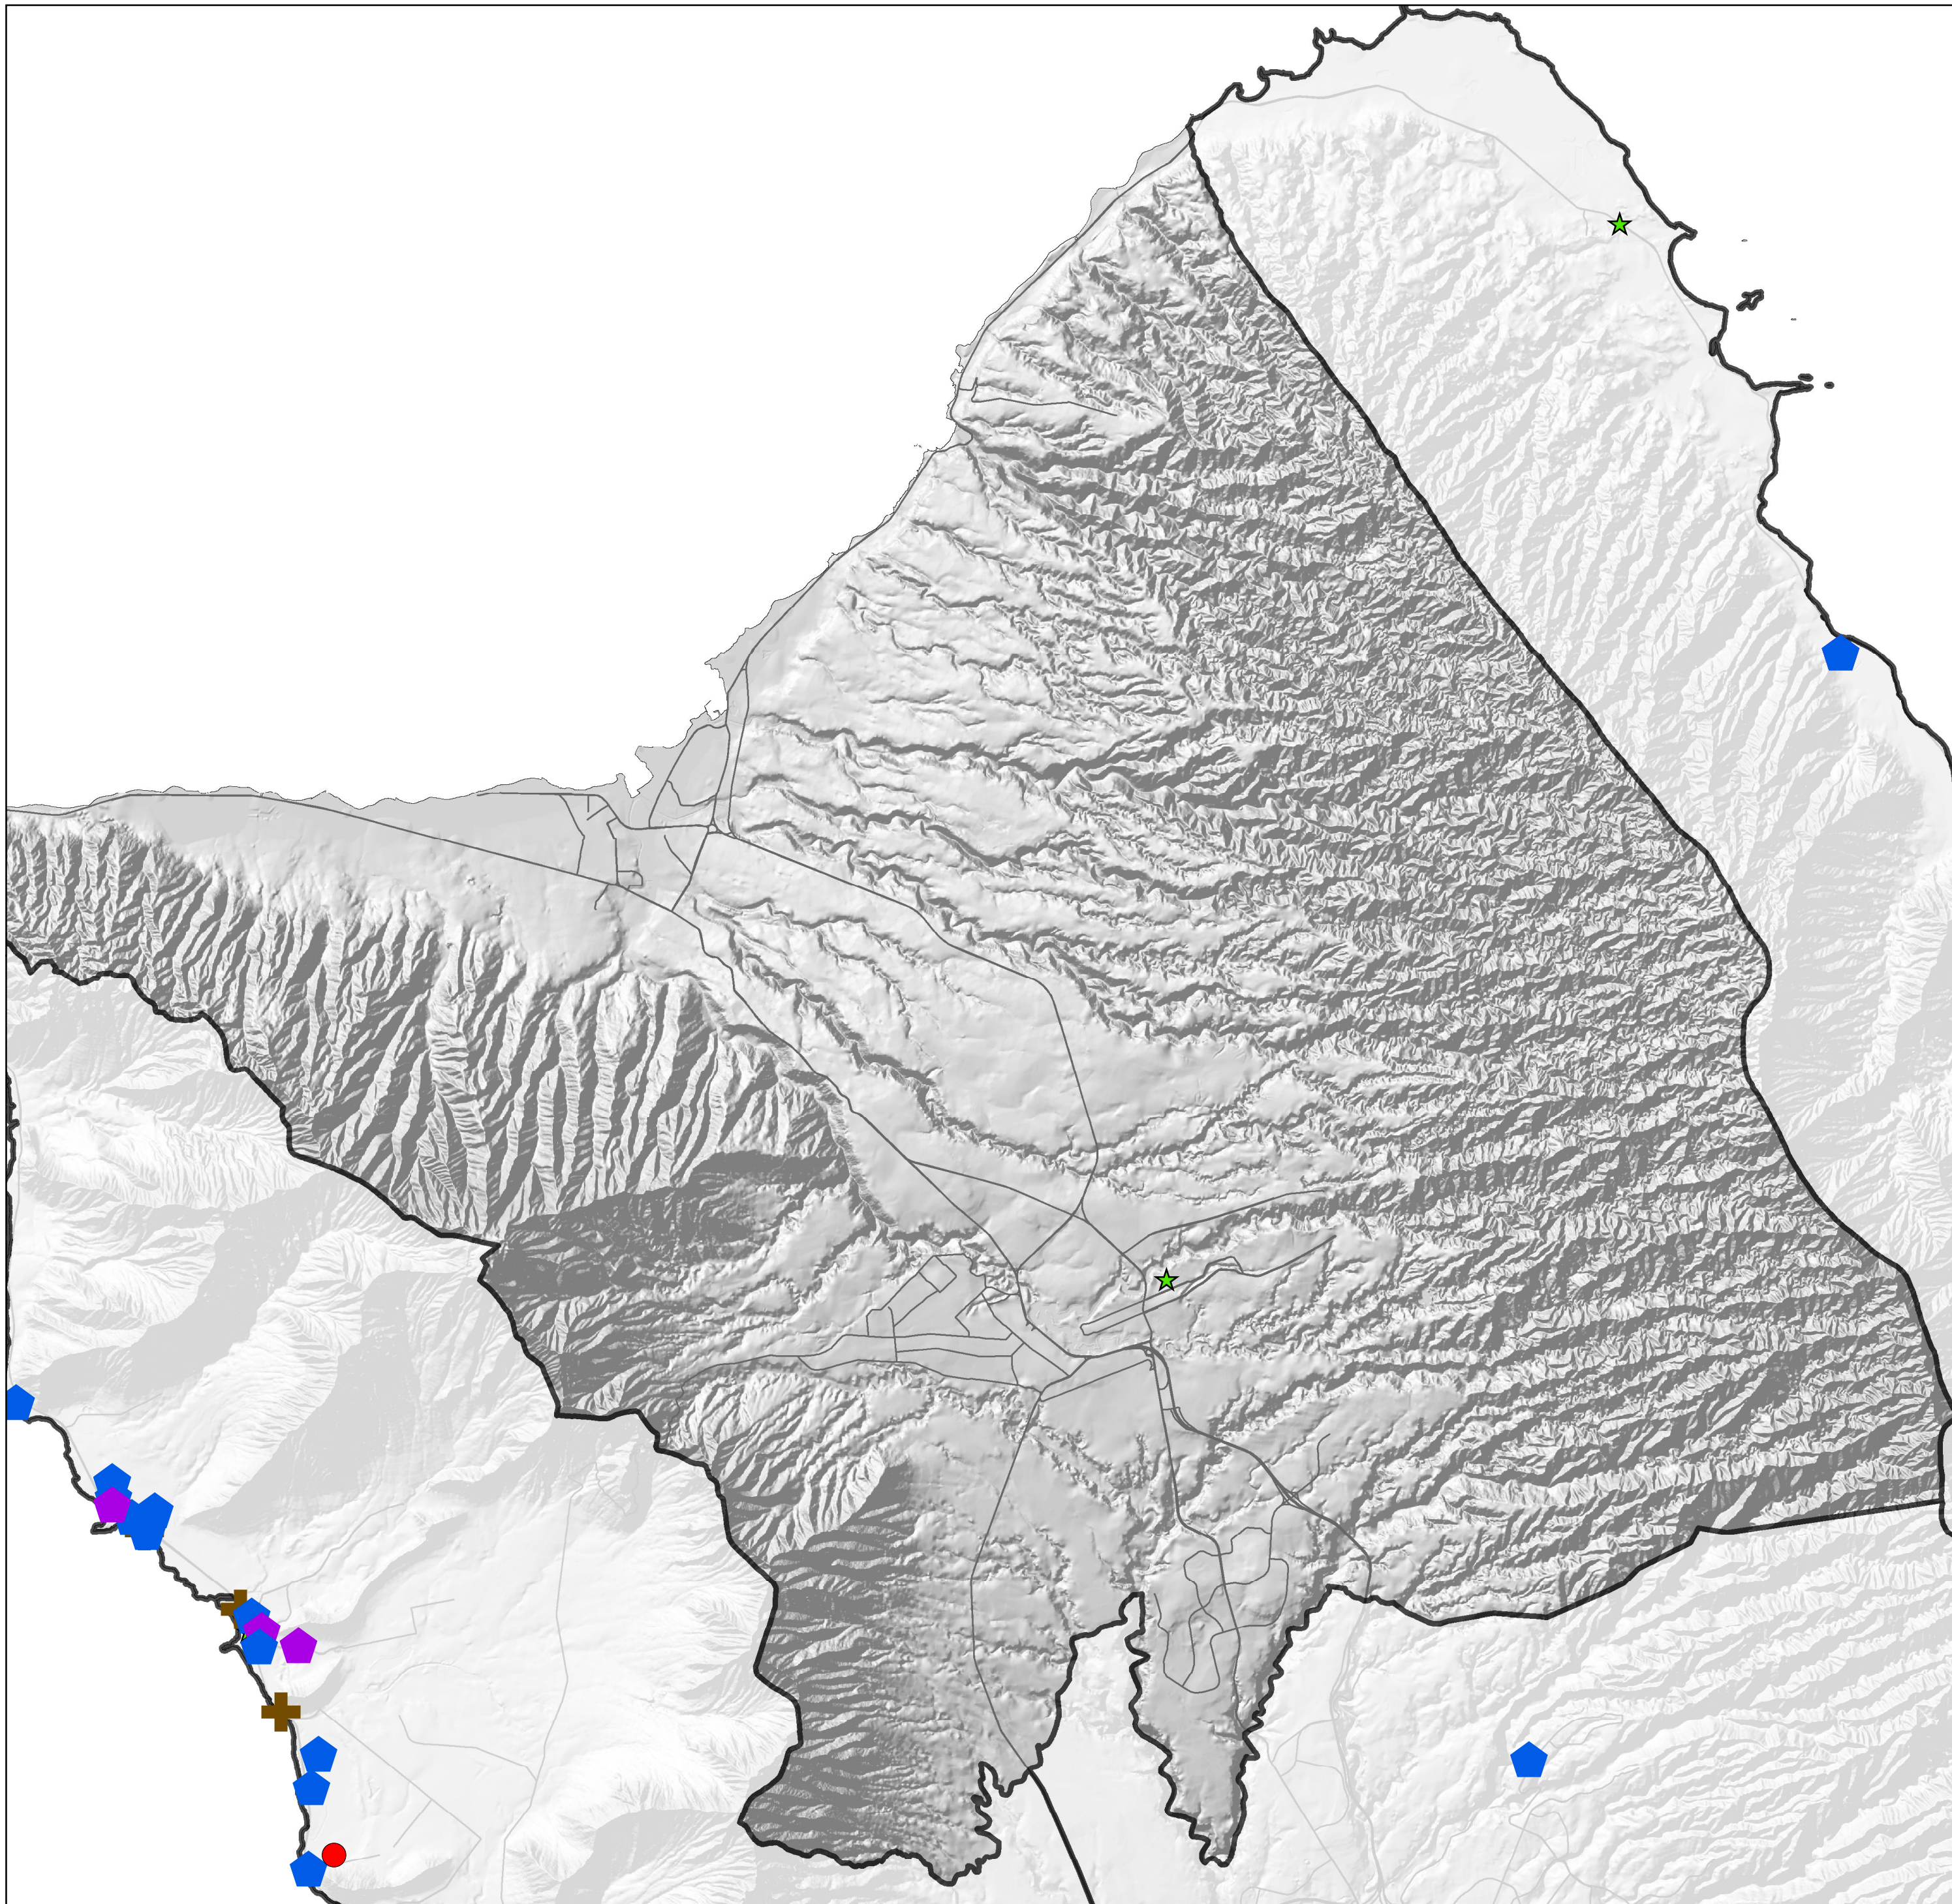

HPD District 2: Distribution of Probationers by Type of Offense: Sex

Legend

Type & Level of Offense by Gender

- Sex Class A, Male
- Sex Class B, Male
- Sex Class C, Male
- Sex Misdemeanor, Male

- ◆ Clean & Sober Housing, Male
- ◆ Clean & Sober Housing, Female
- ✚ Substance Abuse & Mental Health Treatment Program
- ★ Police Stations & Sub-Stations
- ▭ HPD District Borders
- Major Roads

Source: Hawaii State Judiciary, Adult Client Services, 2012
Data extracted for probationers on 11/26/2012

Note: Locations are approximated for confidentiality purposes