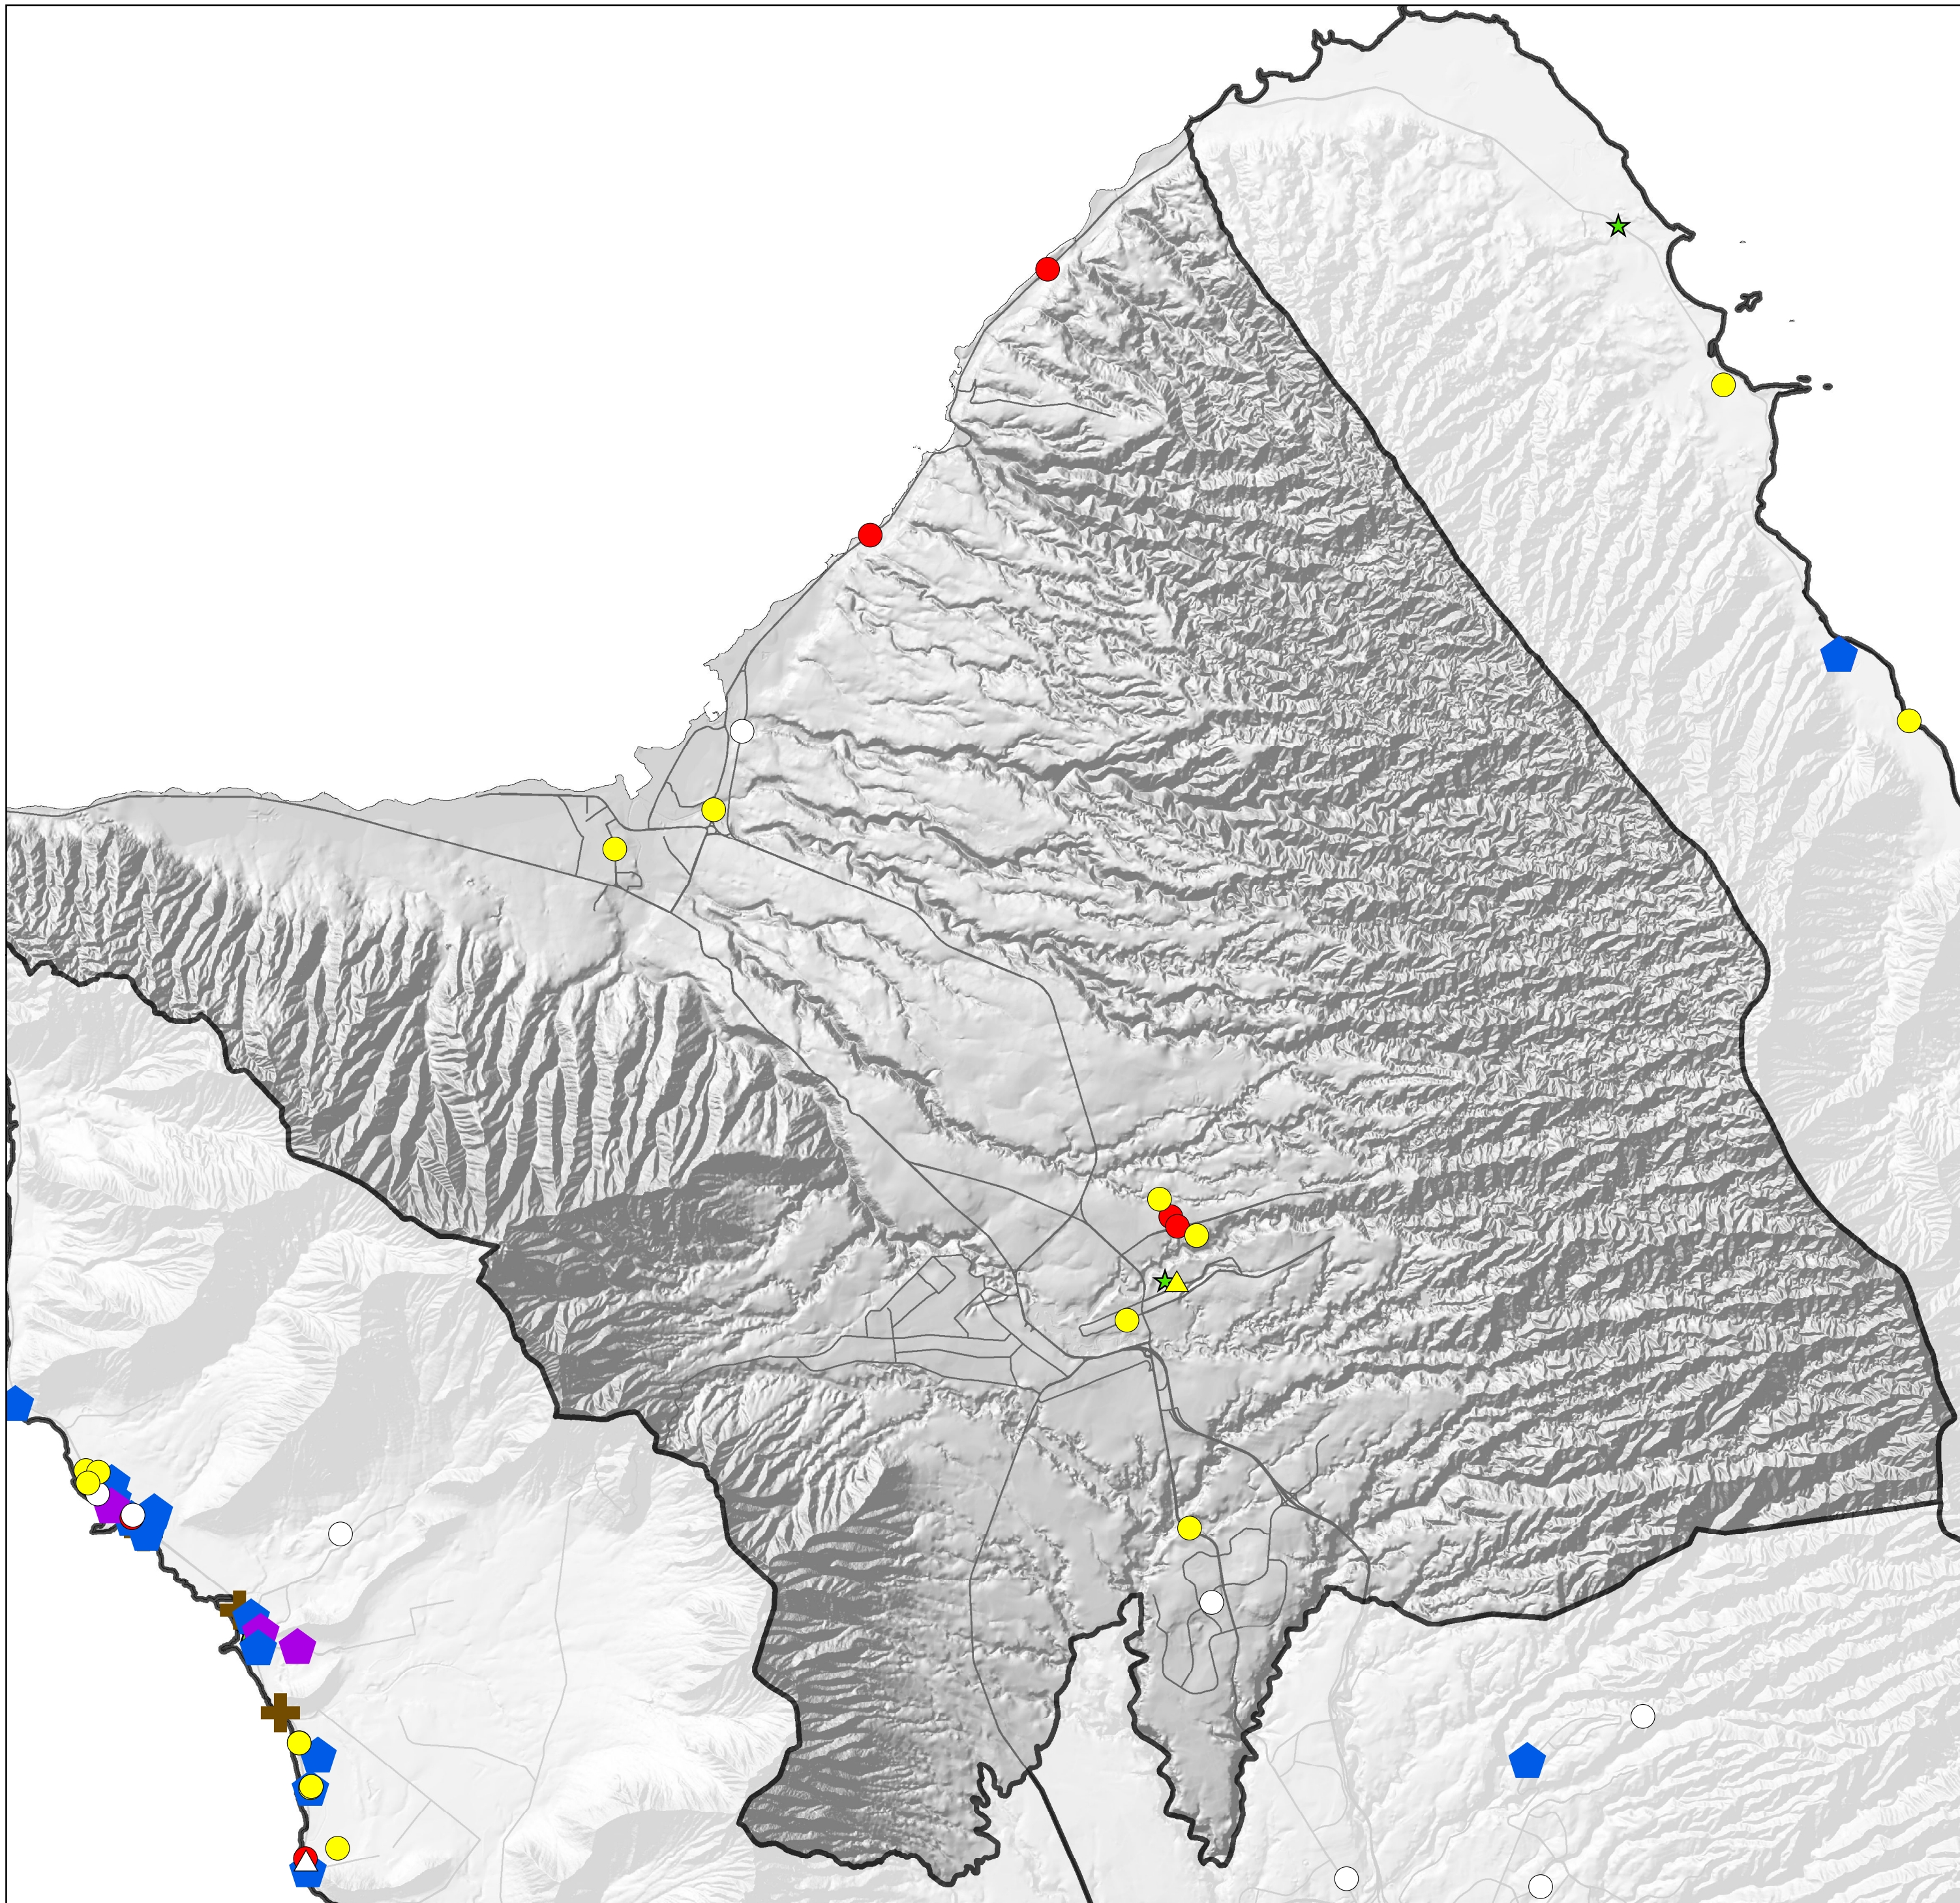

HPD District 2: Distribution of Probationers by Type of Offense: Violent

Legend

Type & Level of Offense by Gender

- Violent Class A, Male
- Violent Class B, Male
- Violent Class C, Male
- Violent Misdemeanor, Male
- ▲ Violent Class C, Female
- △ Violent Misdemeanor, Female

- ◆ Clean & Sober Housing, Male
- ◆ Clean & Sober Housing, Female
- ✚ Substance Abuse & Mental Health Treatment Program
- ★ Police Stations & Sub-Stations

- ▭ HPD District Borders
- Major Roads

Source: Hawaii State Judiciary, Adult Client Services, 2012
Data extracted for probationers on 11/26/2012

Note: Locations are approximated for confidentiality purposes