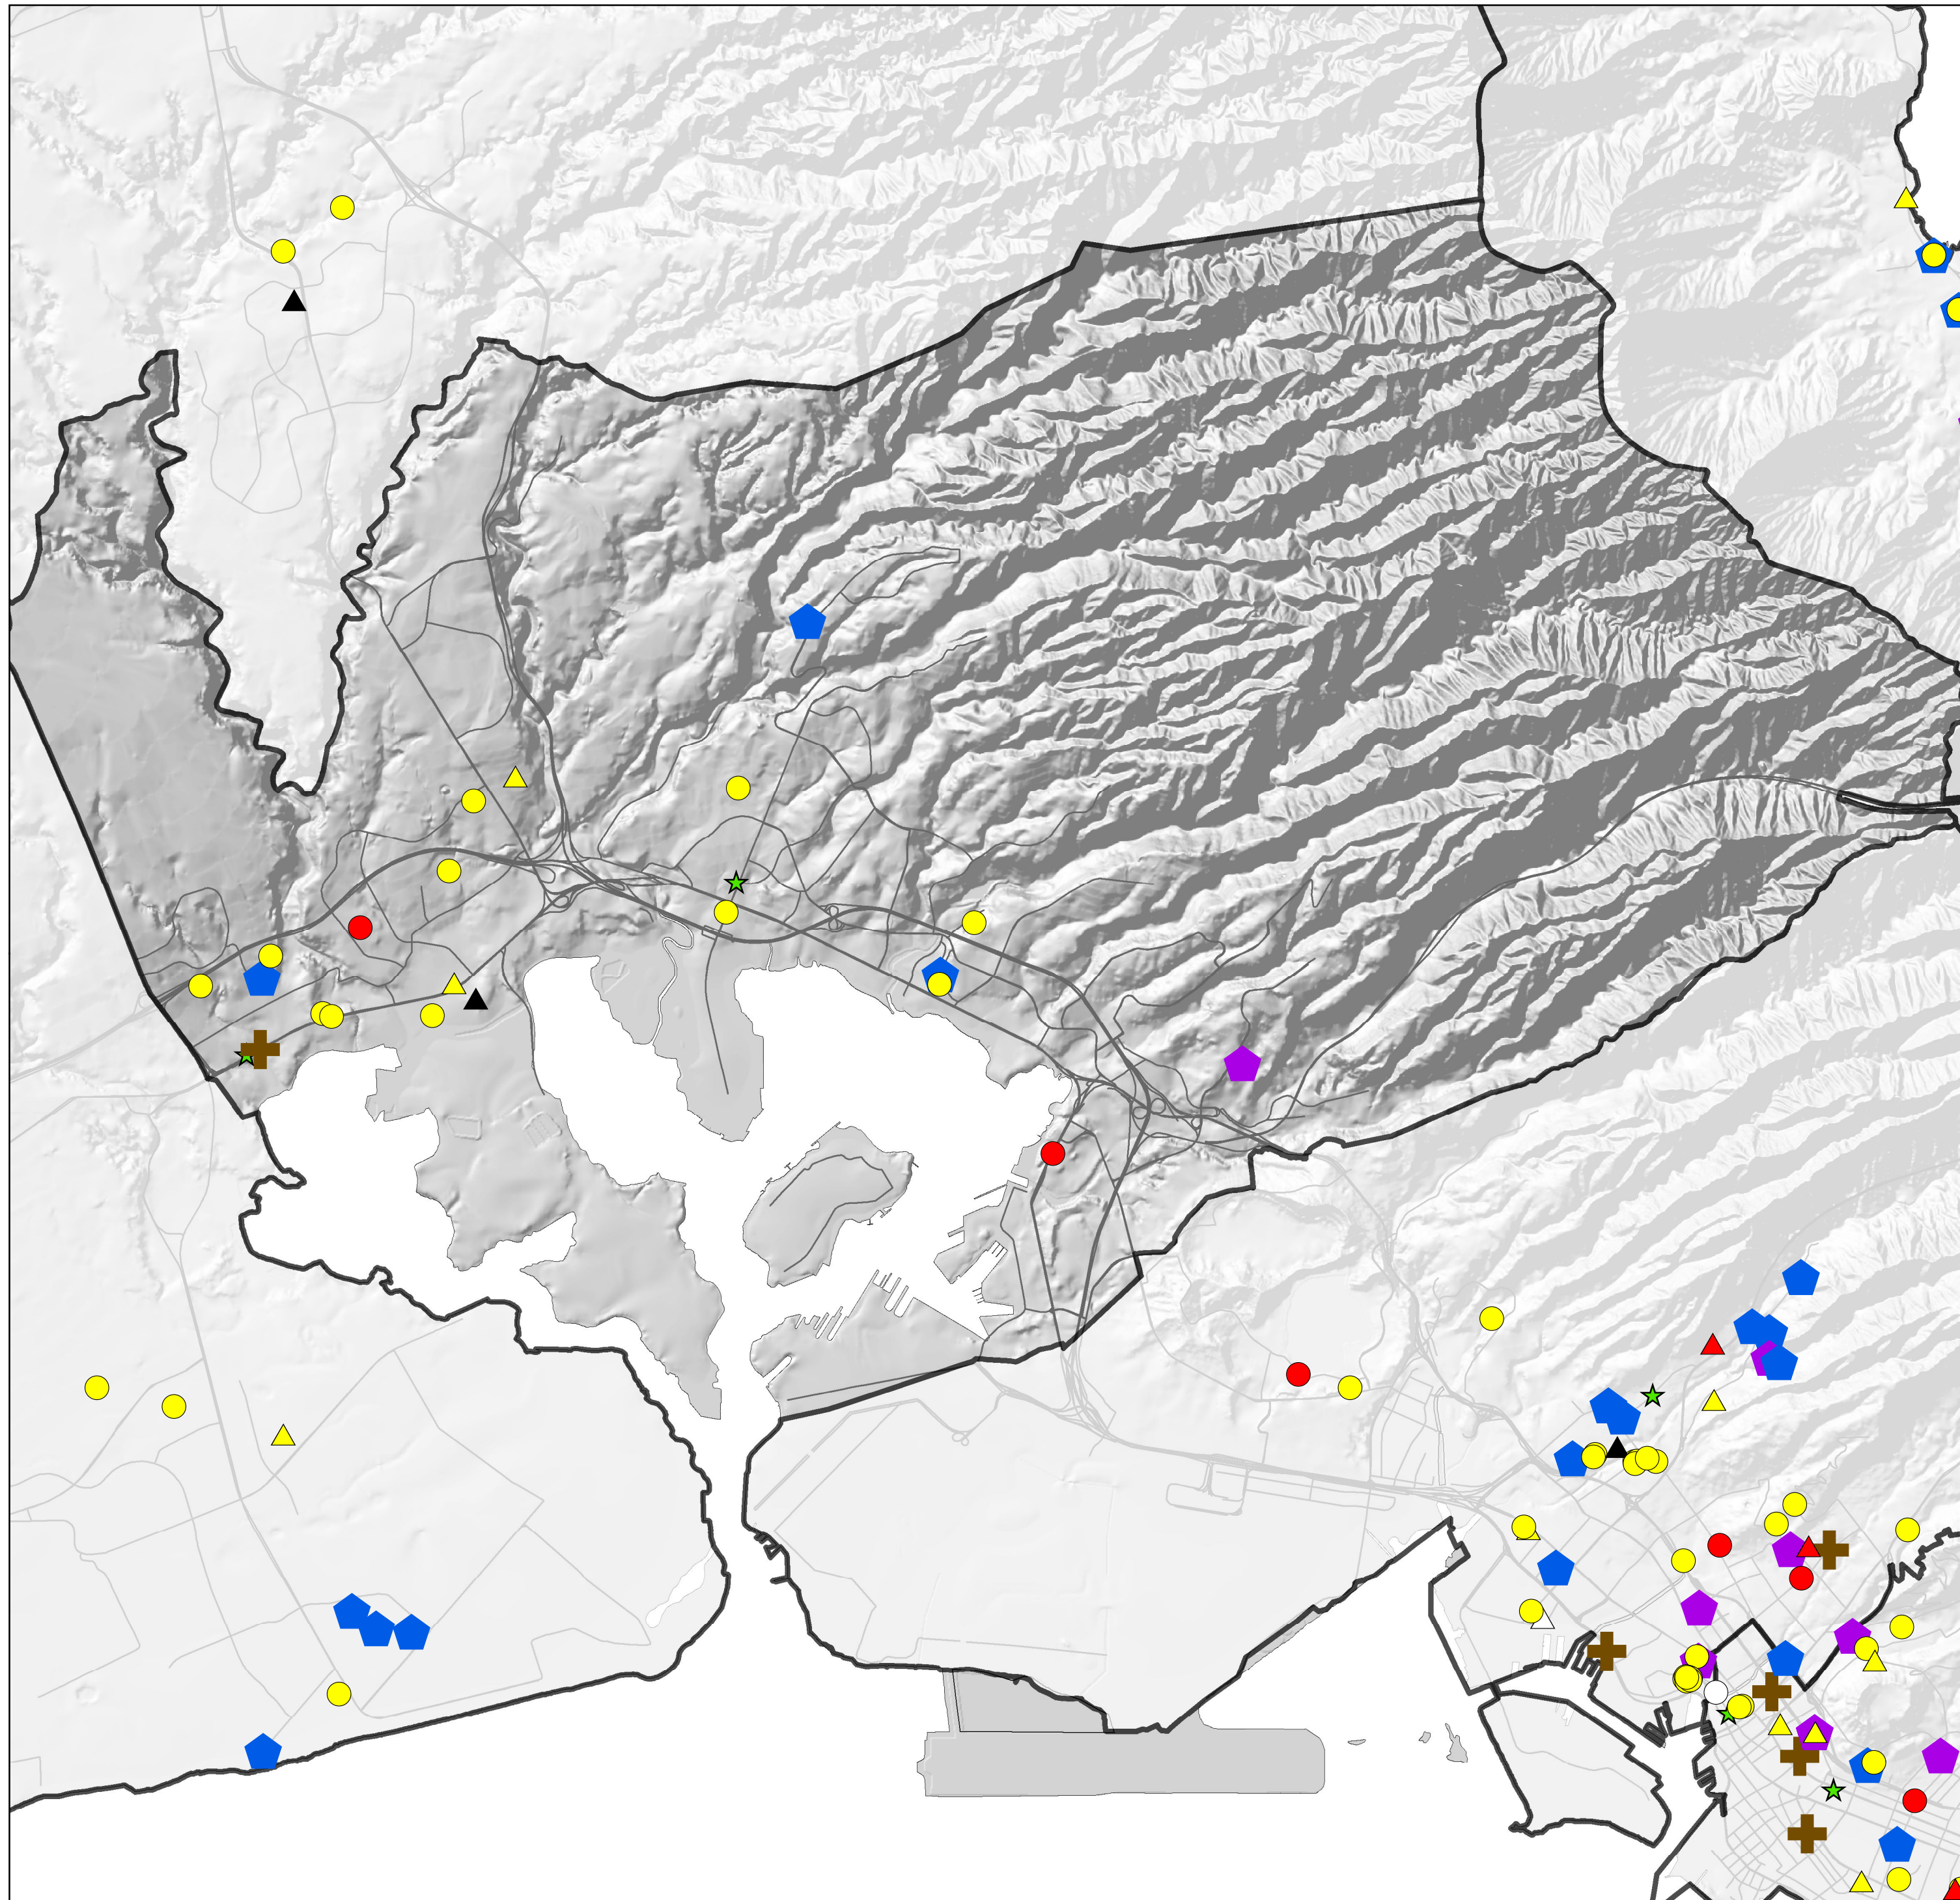

HPD District 3: Distribution of Probationers by Type of Offense: Drugs

Legend

Type & Level of Offense by Gender

- Drug Class A, Male
- Drug Class B, Male
- Drug Class C, Male
- Drug Misdemeanor, Male
- ▲ Drug Class A, Female
- ▲ Drug Class B, Female
- ▲ Drug Class C, Female
- △ Drug Misdemeanor, Female

- ◆ Clean & Sober Housing, Male
- ◆ Clean & Sober Housing, Female
- ✚ Substance Abuse & Mental Health Treatment Program
- ★ Police Stations & Sub-Stations
- ▭ HPD District Borders
- Major Roads

Source: Hawaii State Judiciary, Adult Client Services, 2012
Data extracted for probationers on 11/26/2012

Note: Locations are approximated for confidentiality purposes