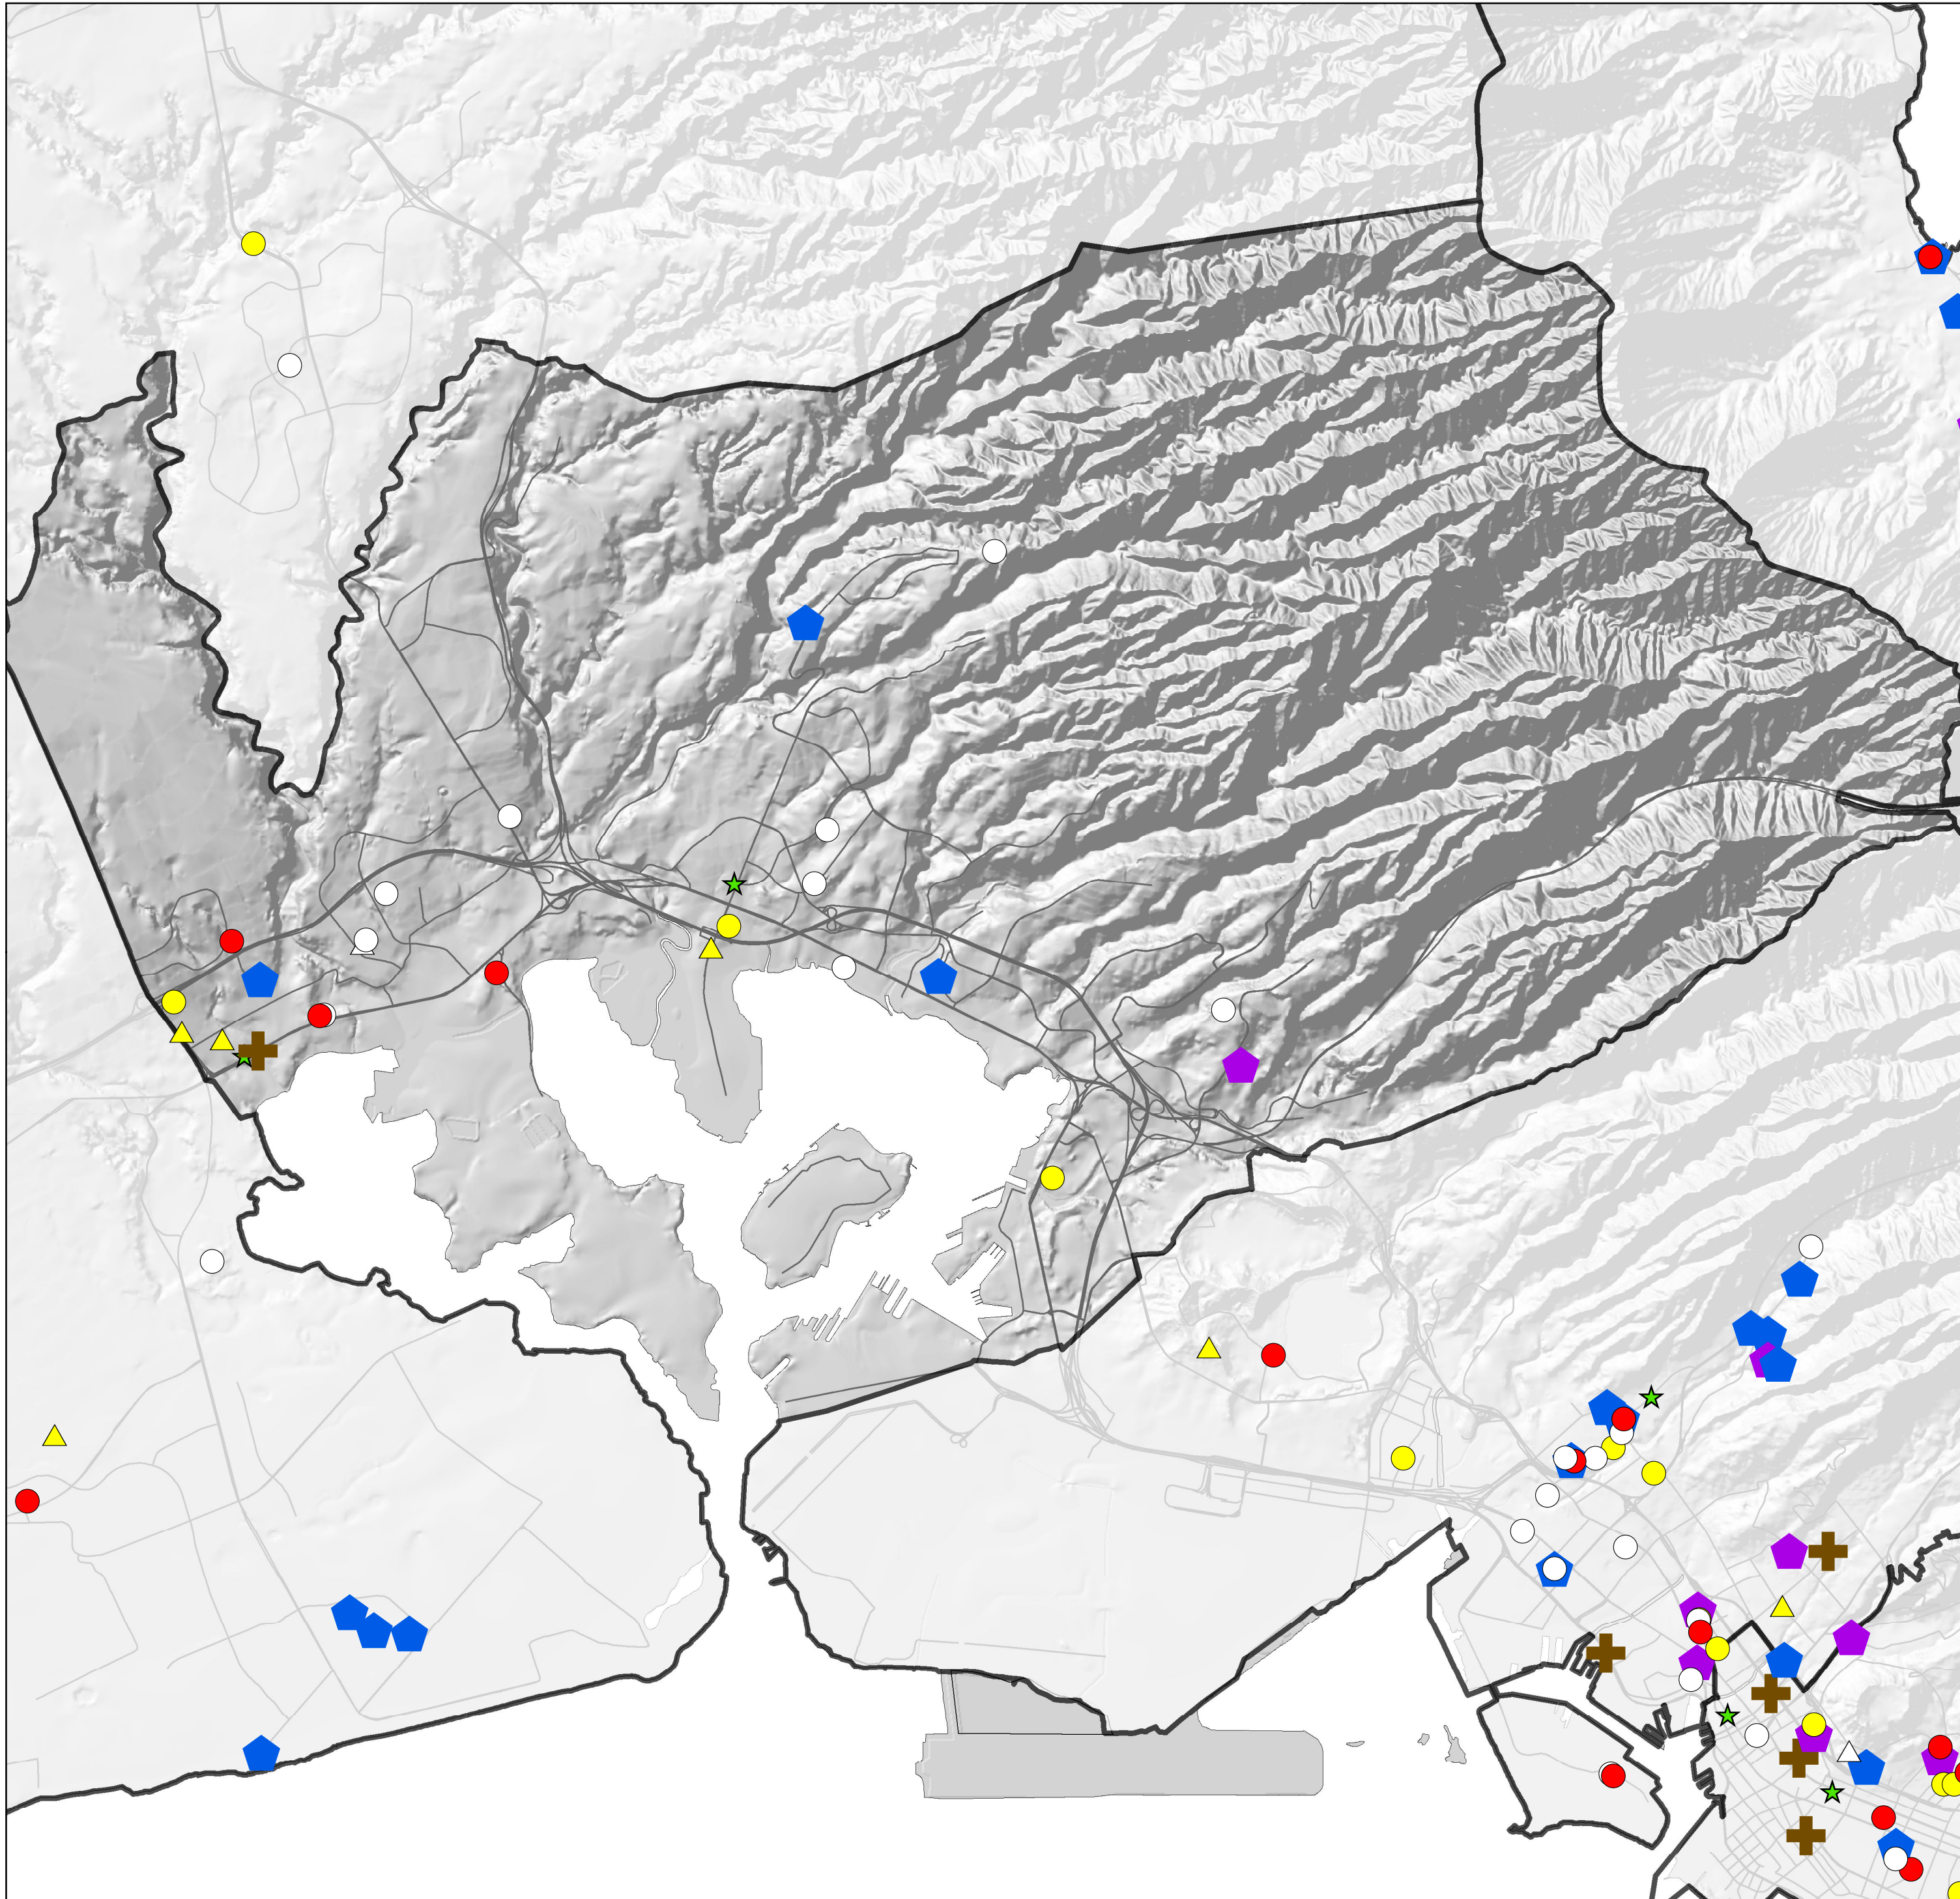

HPD District 3: Distribution of Probationers by Type of Offense: Violent

Legend

- Type & Level of Offense by Gender
- Violent Class A, Male
 - Violent Class B, Male
 - Violent Class C, Male
 - Violent Misdemeanor, Male
 - ▲ Violent Class C, Female
 - △ Violent Misdemeanor, Female
 - ◆ Clean & Sober Housing, Male
 - ◆ Clean & Sober Housing, Female
 - ✚ Substance Abuse & Mental Health Treatment Program
 - ★ Police Stations & Sub-Stations
 - ▭ HPD District Borders
 - Major Roads

Source: Hawaii State Judiciary, Adult Client Services, 2012
Data extracted for probationers on 11/26/2012

Note: Locations are approximated for confidentiality purposes