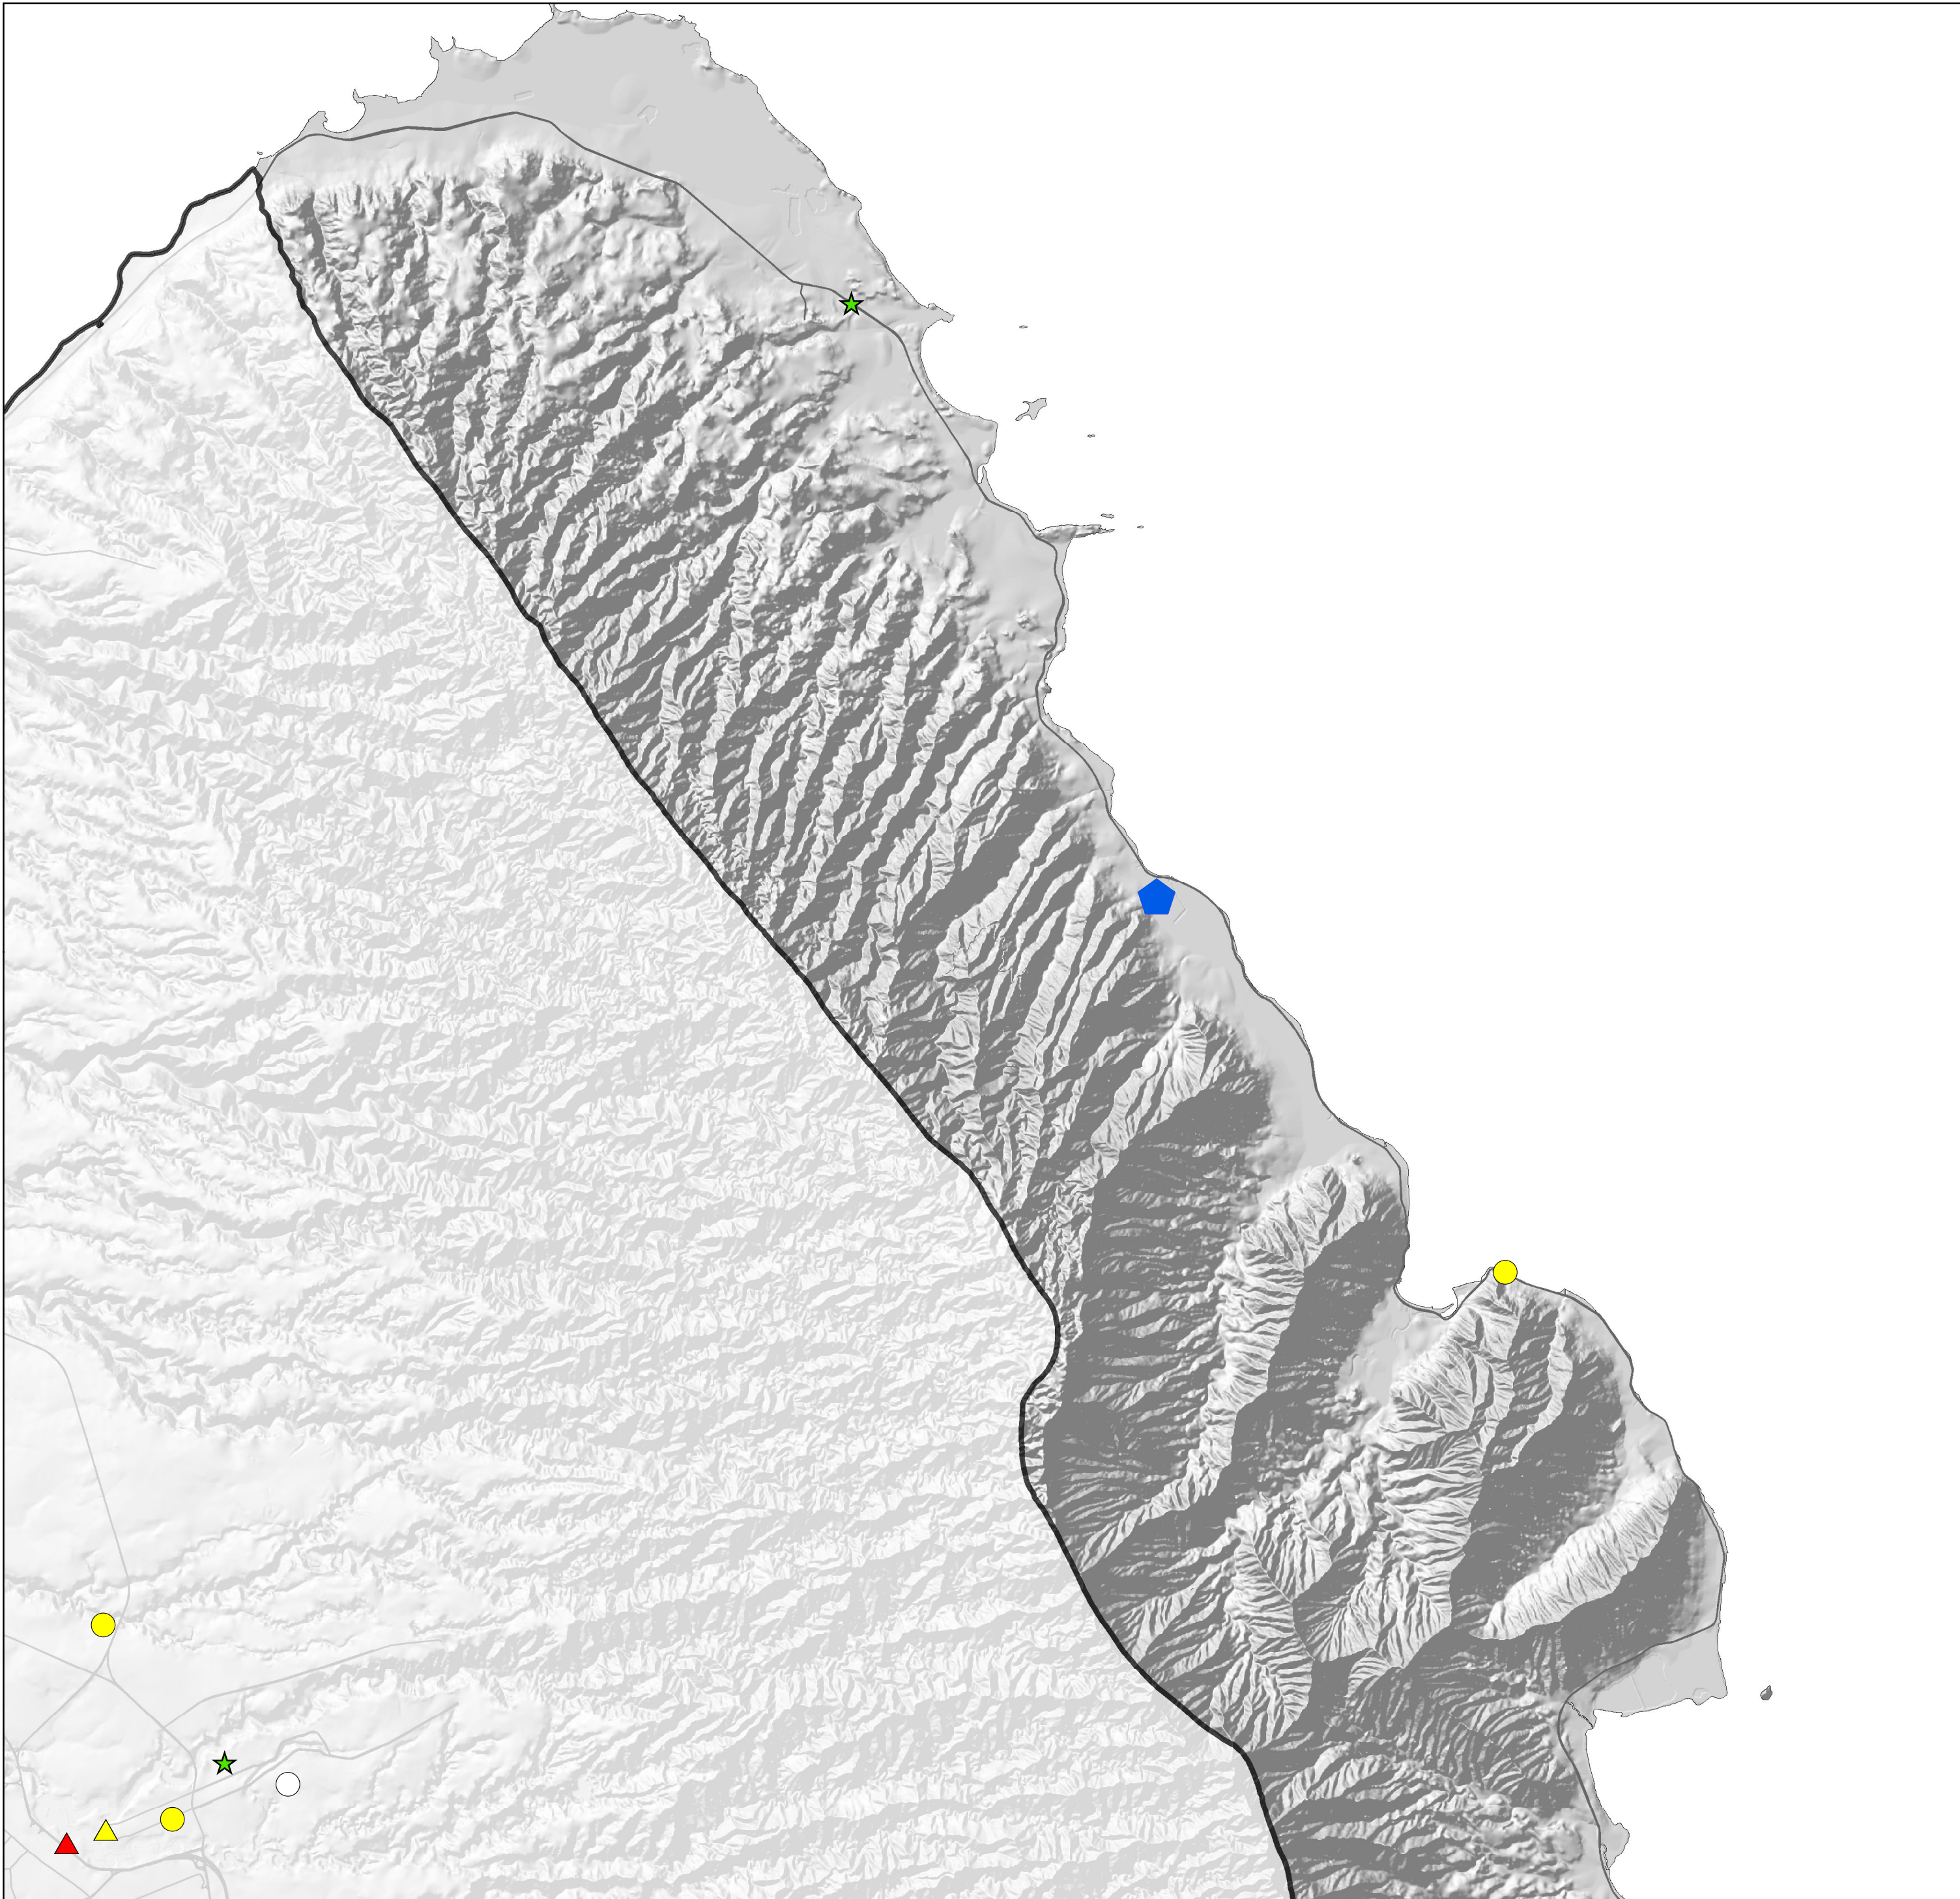

HPD District 4 - Northern Section: Distribution of Probationers by Type of Offense: Drugs

Legend

Type & Level of Offense by Gender

- Drug Class A, Male
- Drug Class B, Male
- Drug Class C, Male
- Drug Misdemeanor, Male
- ▲ Drug Class A, Female
- ▲ Drug Class B, Female
- ▲ Drug Class C, Female
- △ Drug Misdemeanor, Female
- ◆ Clean & Sober Housing, Male
- ◆ Clean & Sober Housing, Female
- ✚ Substance Abuse & Mental Health Treatment Program
- ★ Police Stations & Sub-Stations
- ▭ HPD District Borders
- Major Roads

Source: Hawaii State Judiciary, Adult Client Services, 2012
Data extracted for probationers on 11/26/2012

Note: Locations are approximated for confidentiality purposes