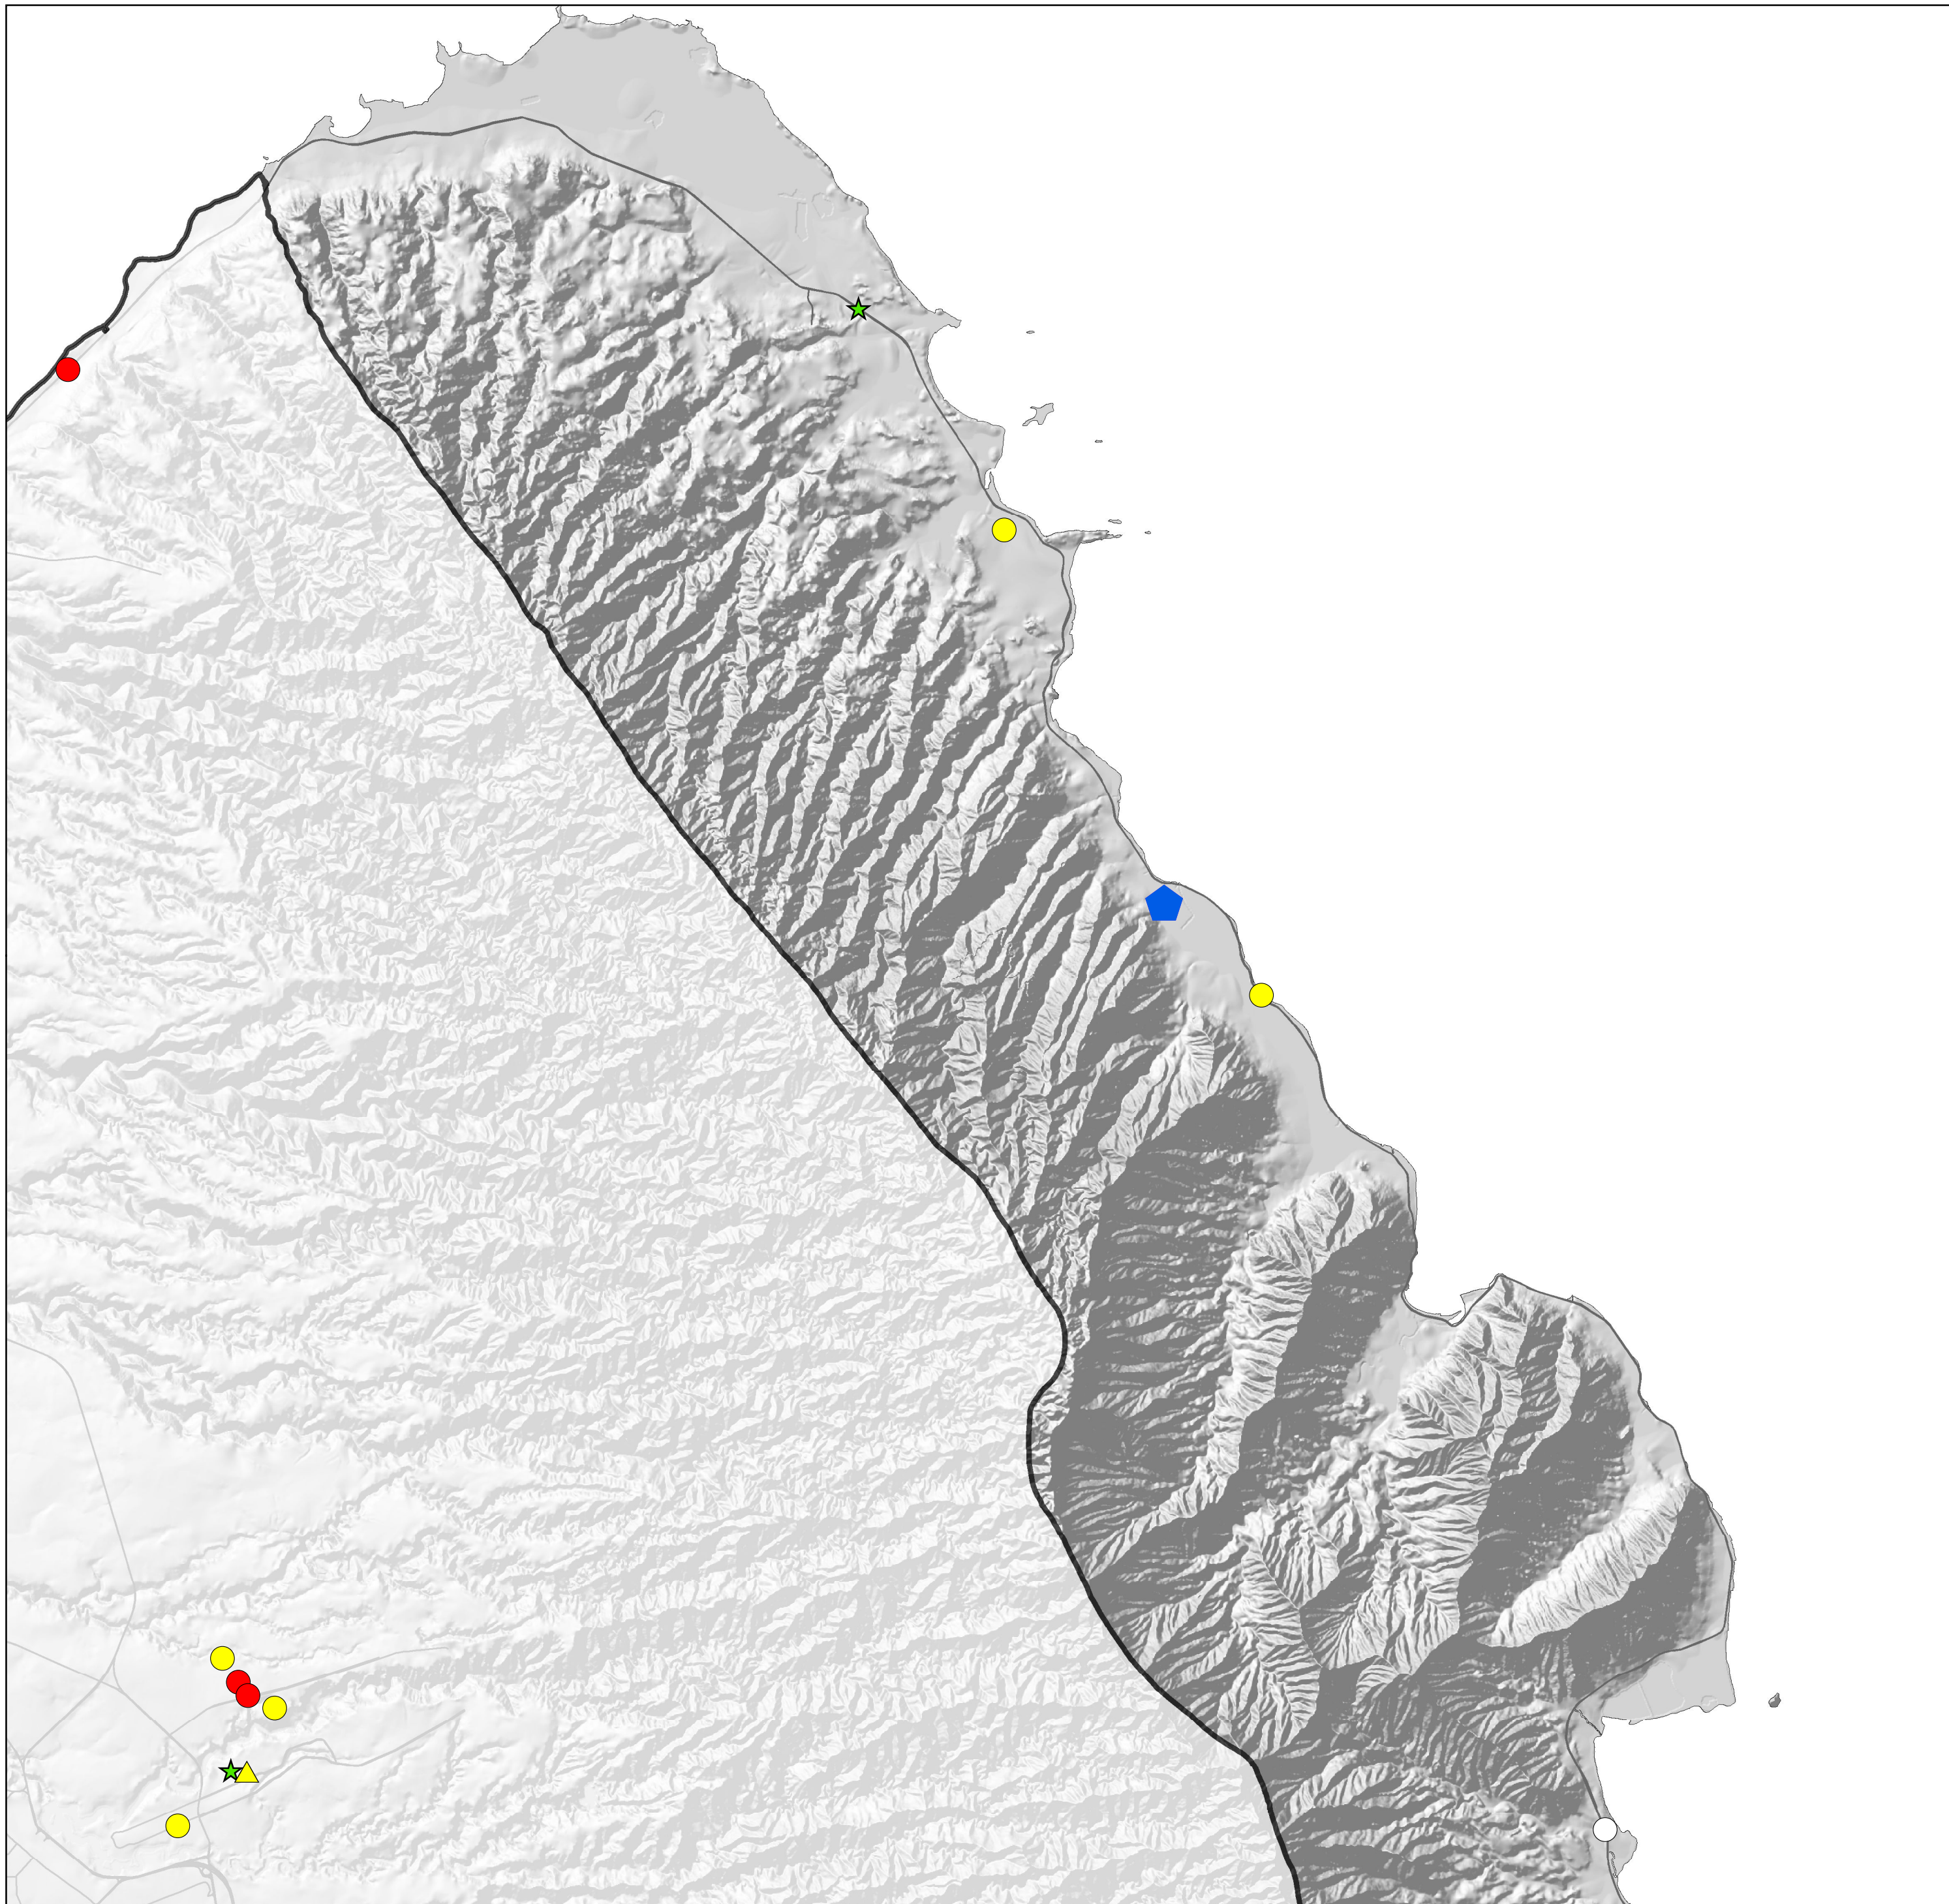

HPD District 4 - Northern Section: Distribution of Probationers by Type of Offense: Violent

Legend

Type & Level of Offense by Gender

- Violent Class A, Male
- Violent Class B, Male
- Violent Class C, Male
- Violent Misdemeanor, Male
- ▲ Violent Class C, Female
- △ Violent Misdemeanor, Female

- Clean & Sober Housing, Male
- Clean & Sober Housing, Female
- ✚ Substance Abuse & Mental Health Treatment Program
- ★ Police Stations & Sub-Stations
- ▭ HPD District Borders
- Major Roads

Source: Hawaii State Judiciary, Adult Client Services, 2012
Data extracted for probationers on 11/26/2012

Note: Locations are approximated for confidentiality purposes