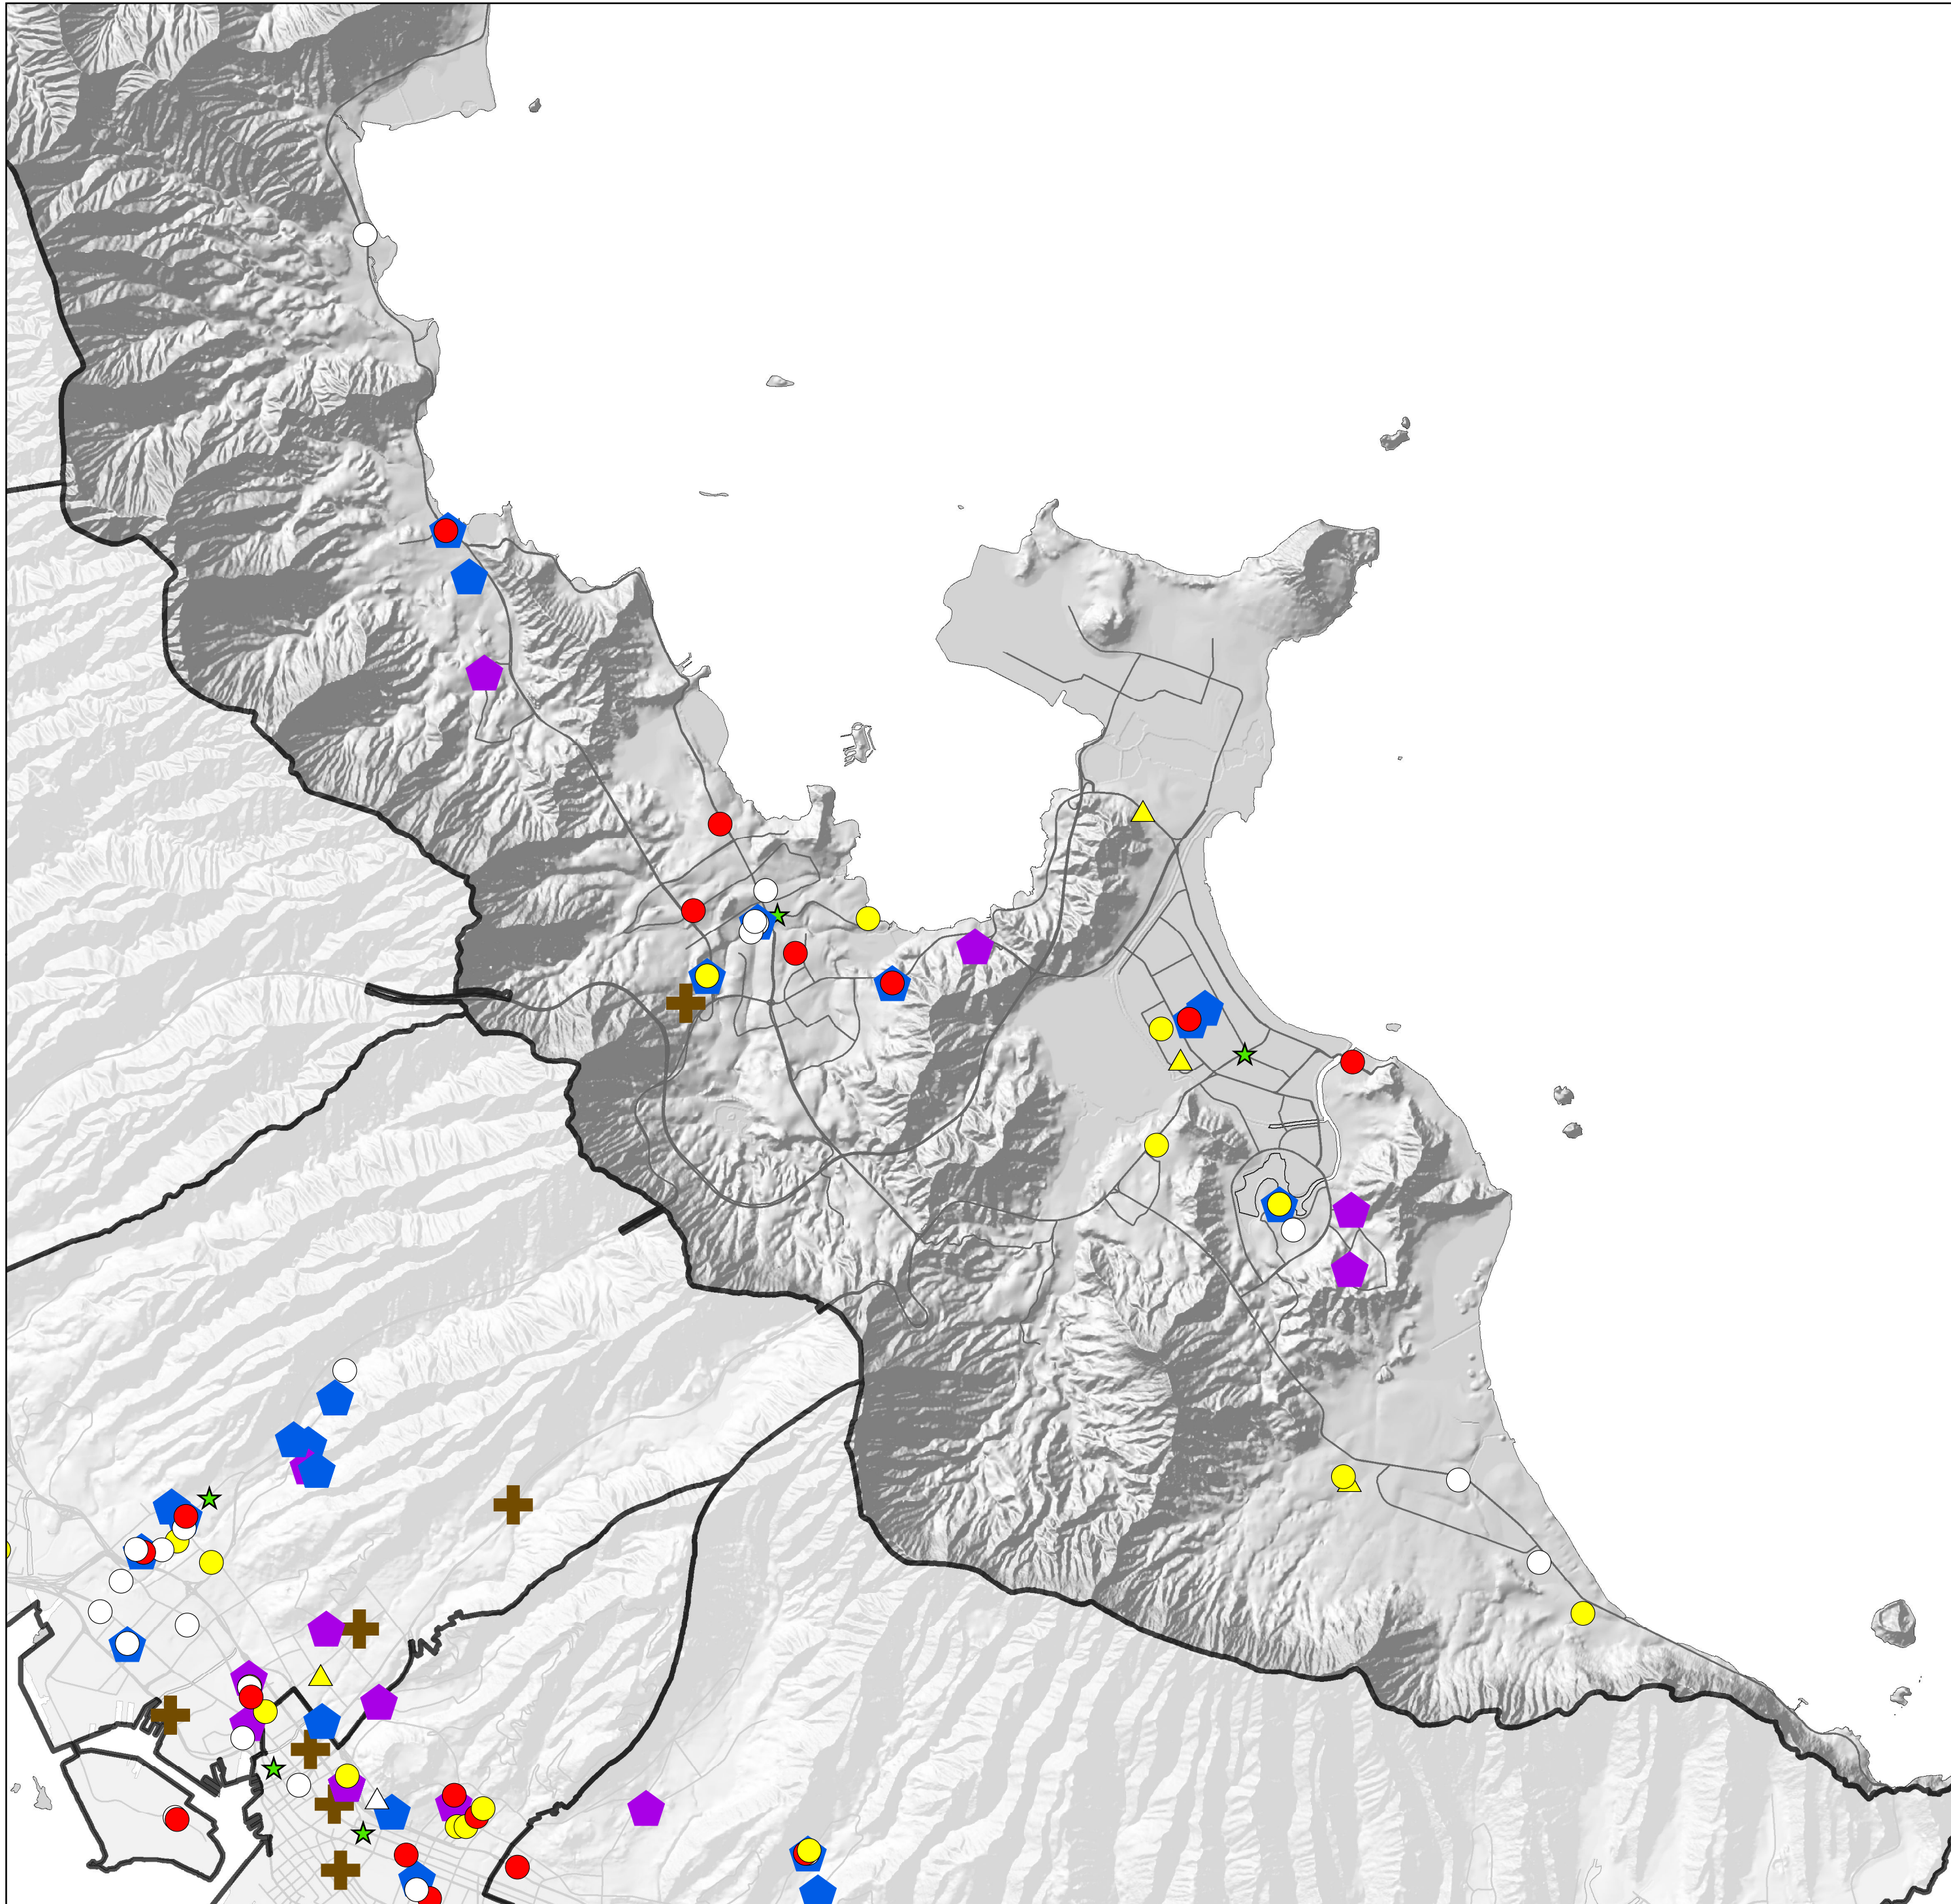

HPD District 4 - Southern Section: Distribution of Probationers by Type of Offense: Violent

Legend

Type & Level of Offense by Gender

- Violent Class A, Male
- Violent Class B, Male
- Violent Class C, Male
- Violent Misdemeanor, Male
- ▲ Violent Class C, Female
- △ Violent Misdemeanor, Female

- ◆ Clean & Sober Housing, Male
- ◆ Clean & Sober Housing, Female
- ✚ Substance Abuse & Mental Health Treatment Program
- ★ Police Stations & Sub-Stations
- HPD District Borders
- Major Roads

Source: Hawaii State Judiciary, Adult Client Services, 2012
Data extracted for probationers on 11/26/2012

Note: Locations are approximated for confidentiality purposes