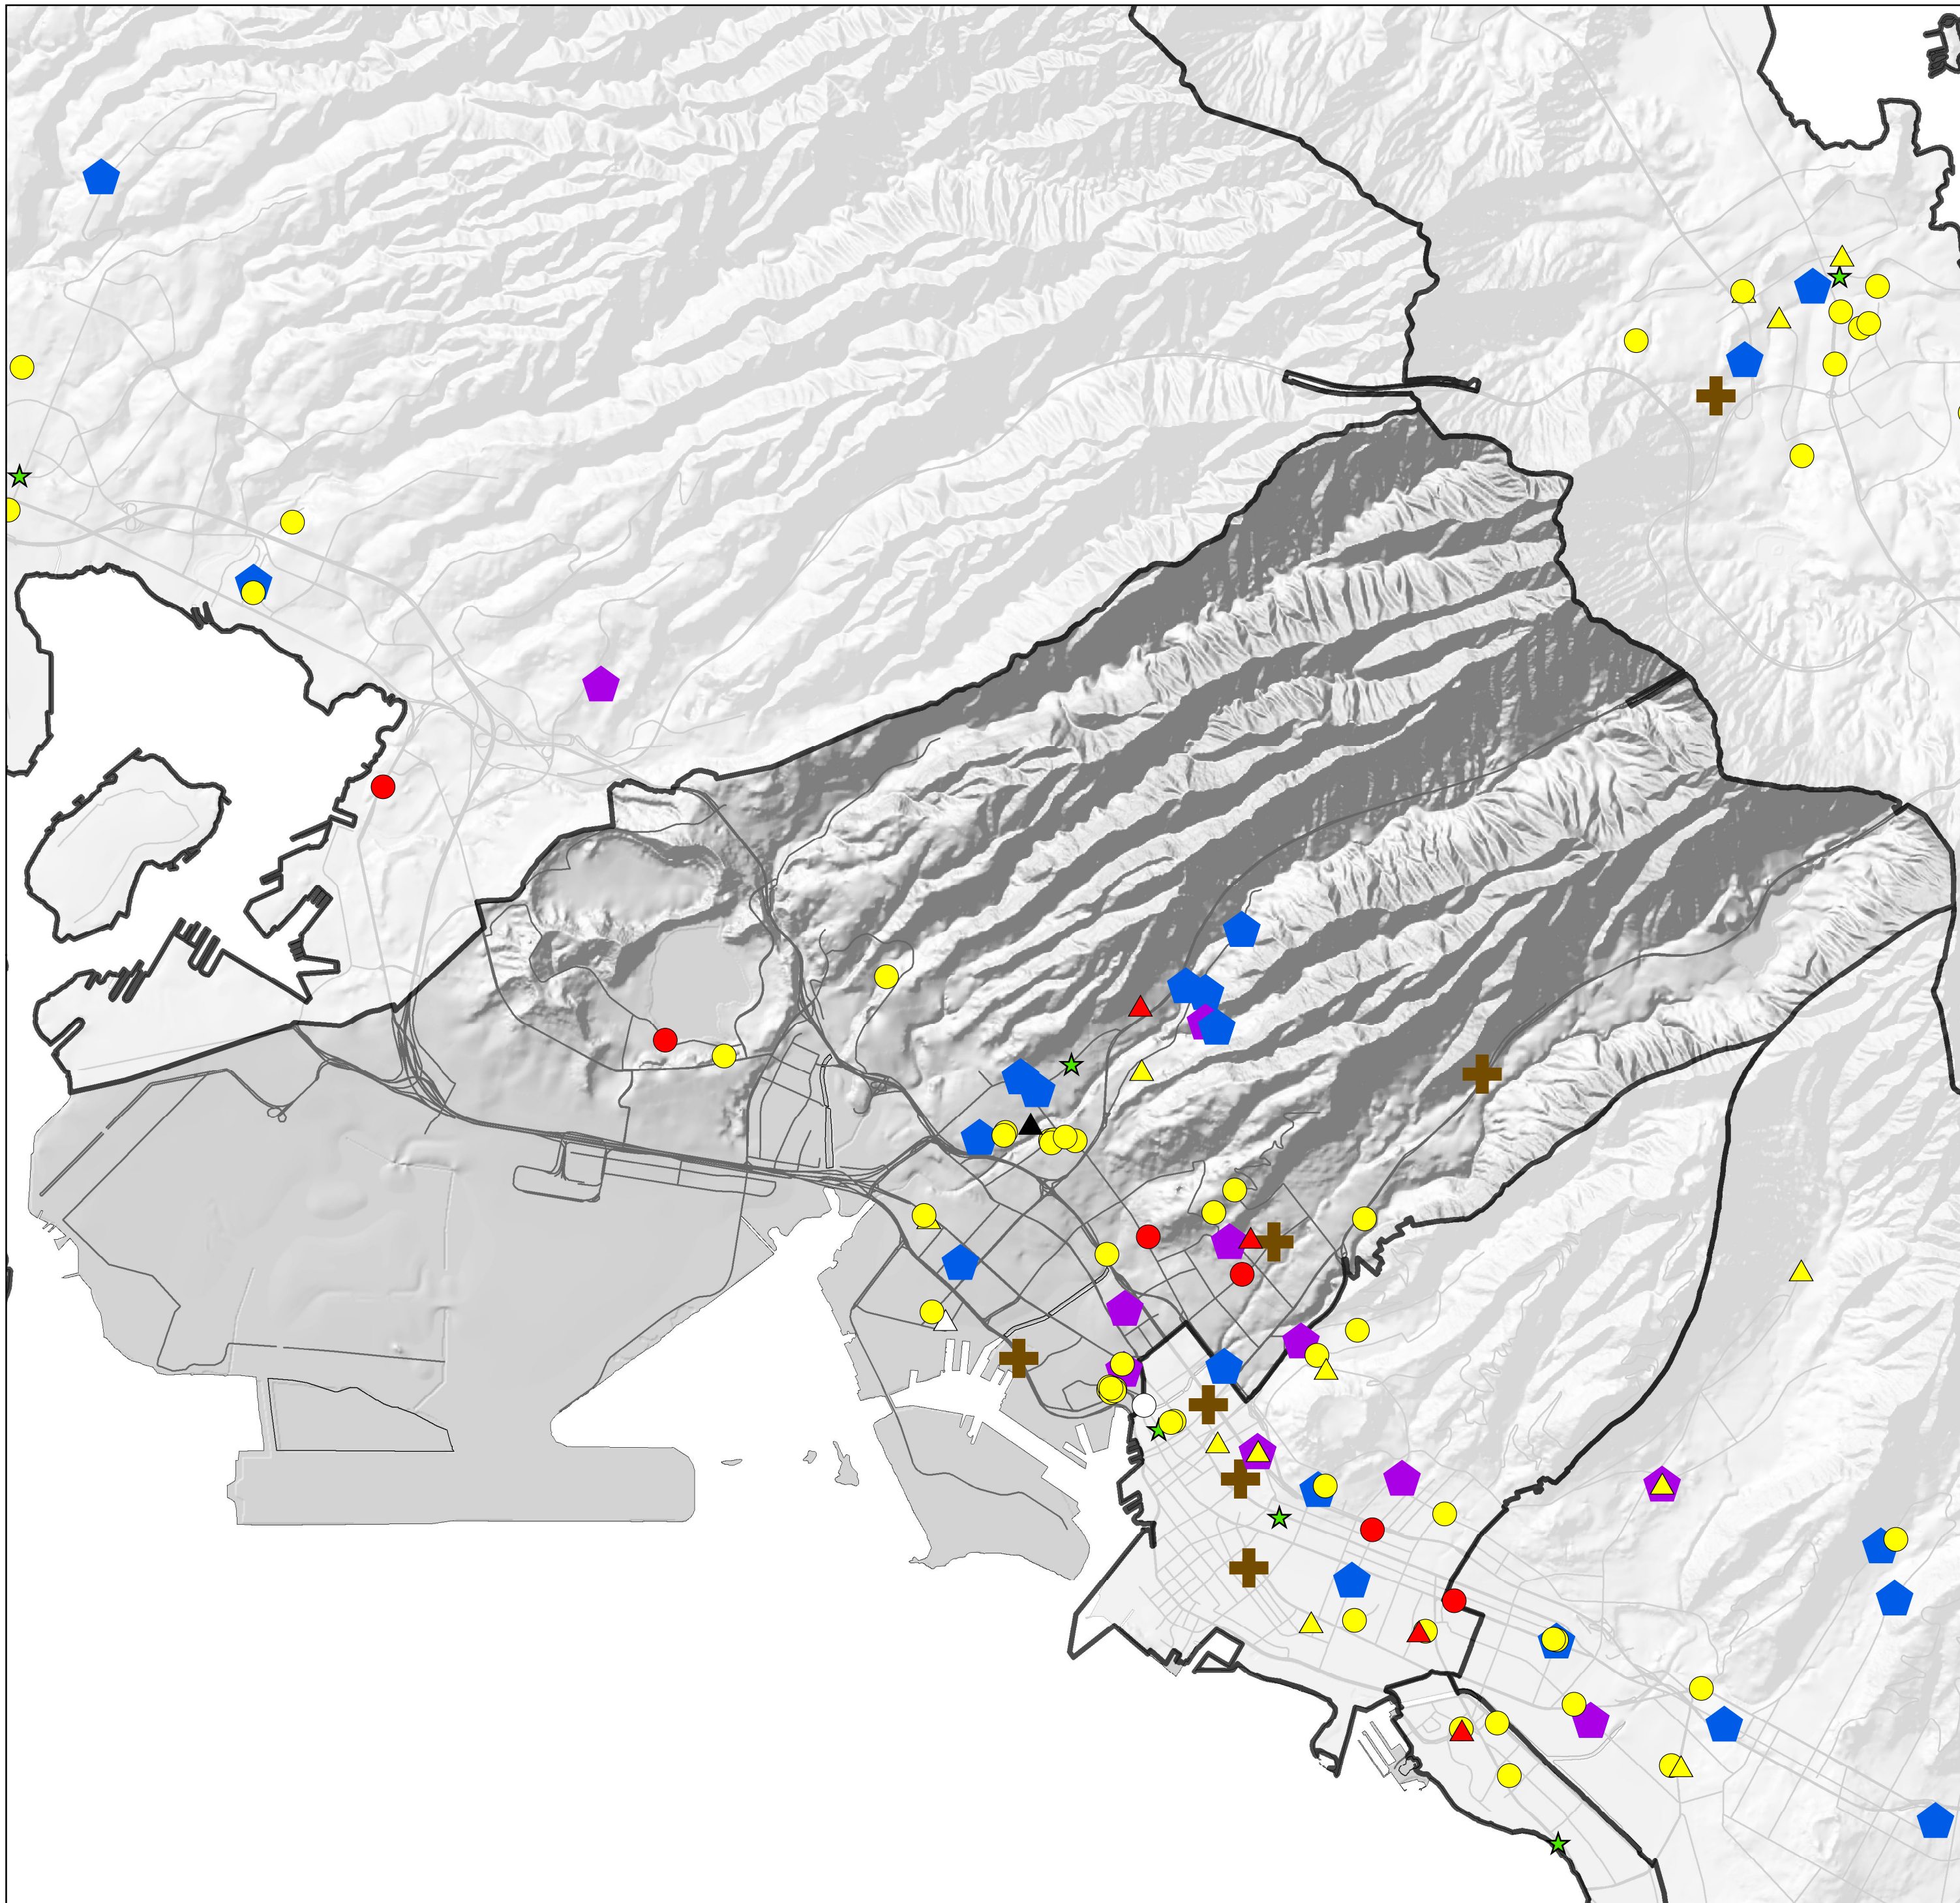

HPD District 5: Distribution of Probationers by Type of Offense: Drugs

Legend

Type & Level of Offense by Gender

- Drug Class A, Male
- Drug Class B, Male
- Drug Class C, Male
- Drug Misdemeanor, Male
- ▲ Drug Class A, Female
- ▲ Drug Class B, Female
- ▲ Drug Class C, Female
- △ Drug Misdemeanor, Female

- Clean & Sober Housing, Male
- Clean & Sober Housing, Female
- ✚ Substance Abuse & Mental Health Treatment Program
- ★ Police Stations & Sub-Stations
- ▭ HPD District Borders
- Major Roads

Source: Hawaii State Judiciary, Adult Client Services, 2012
Data extracted for probationers on 11/26/2012

Note: Locations are approximated for confidentiality purposes