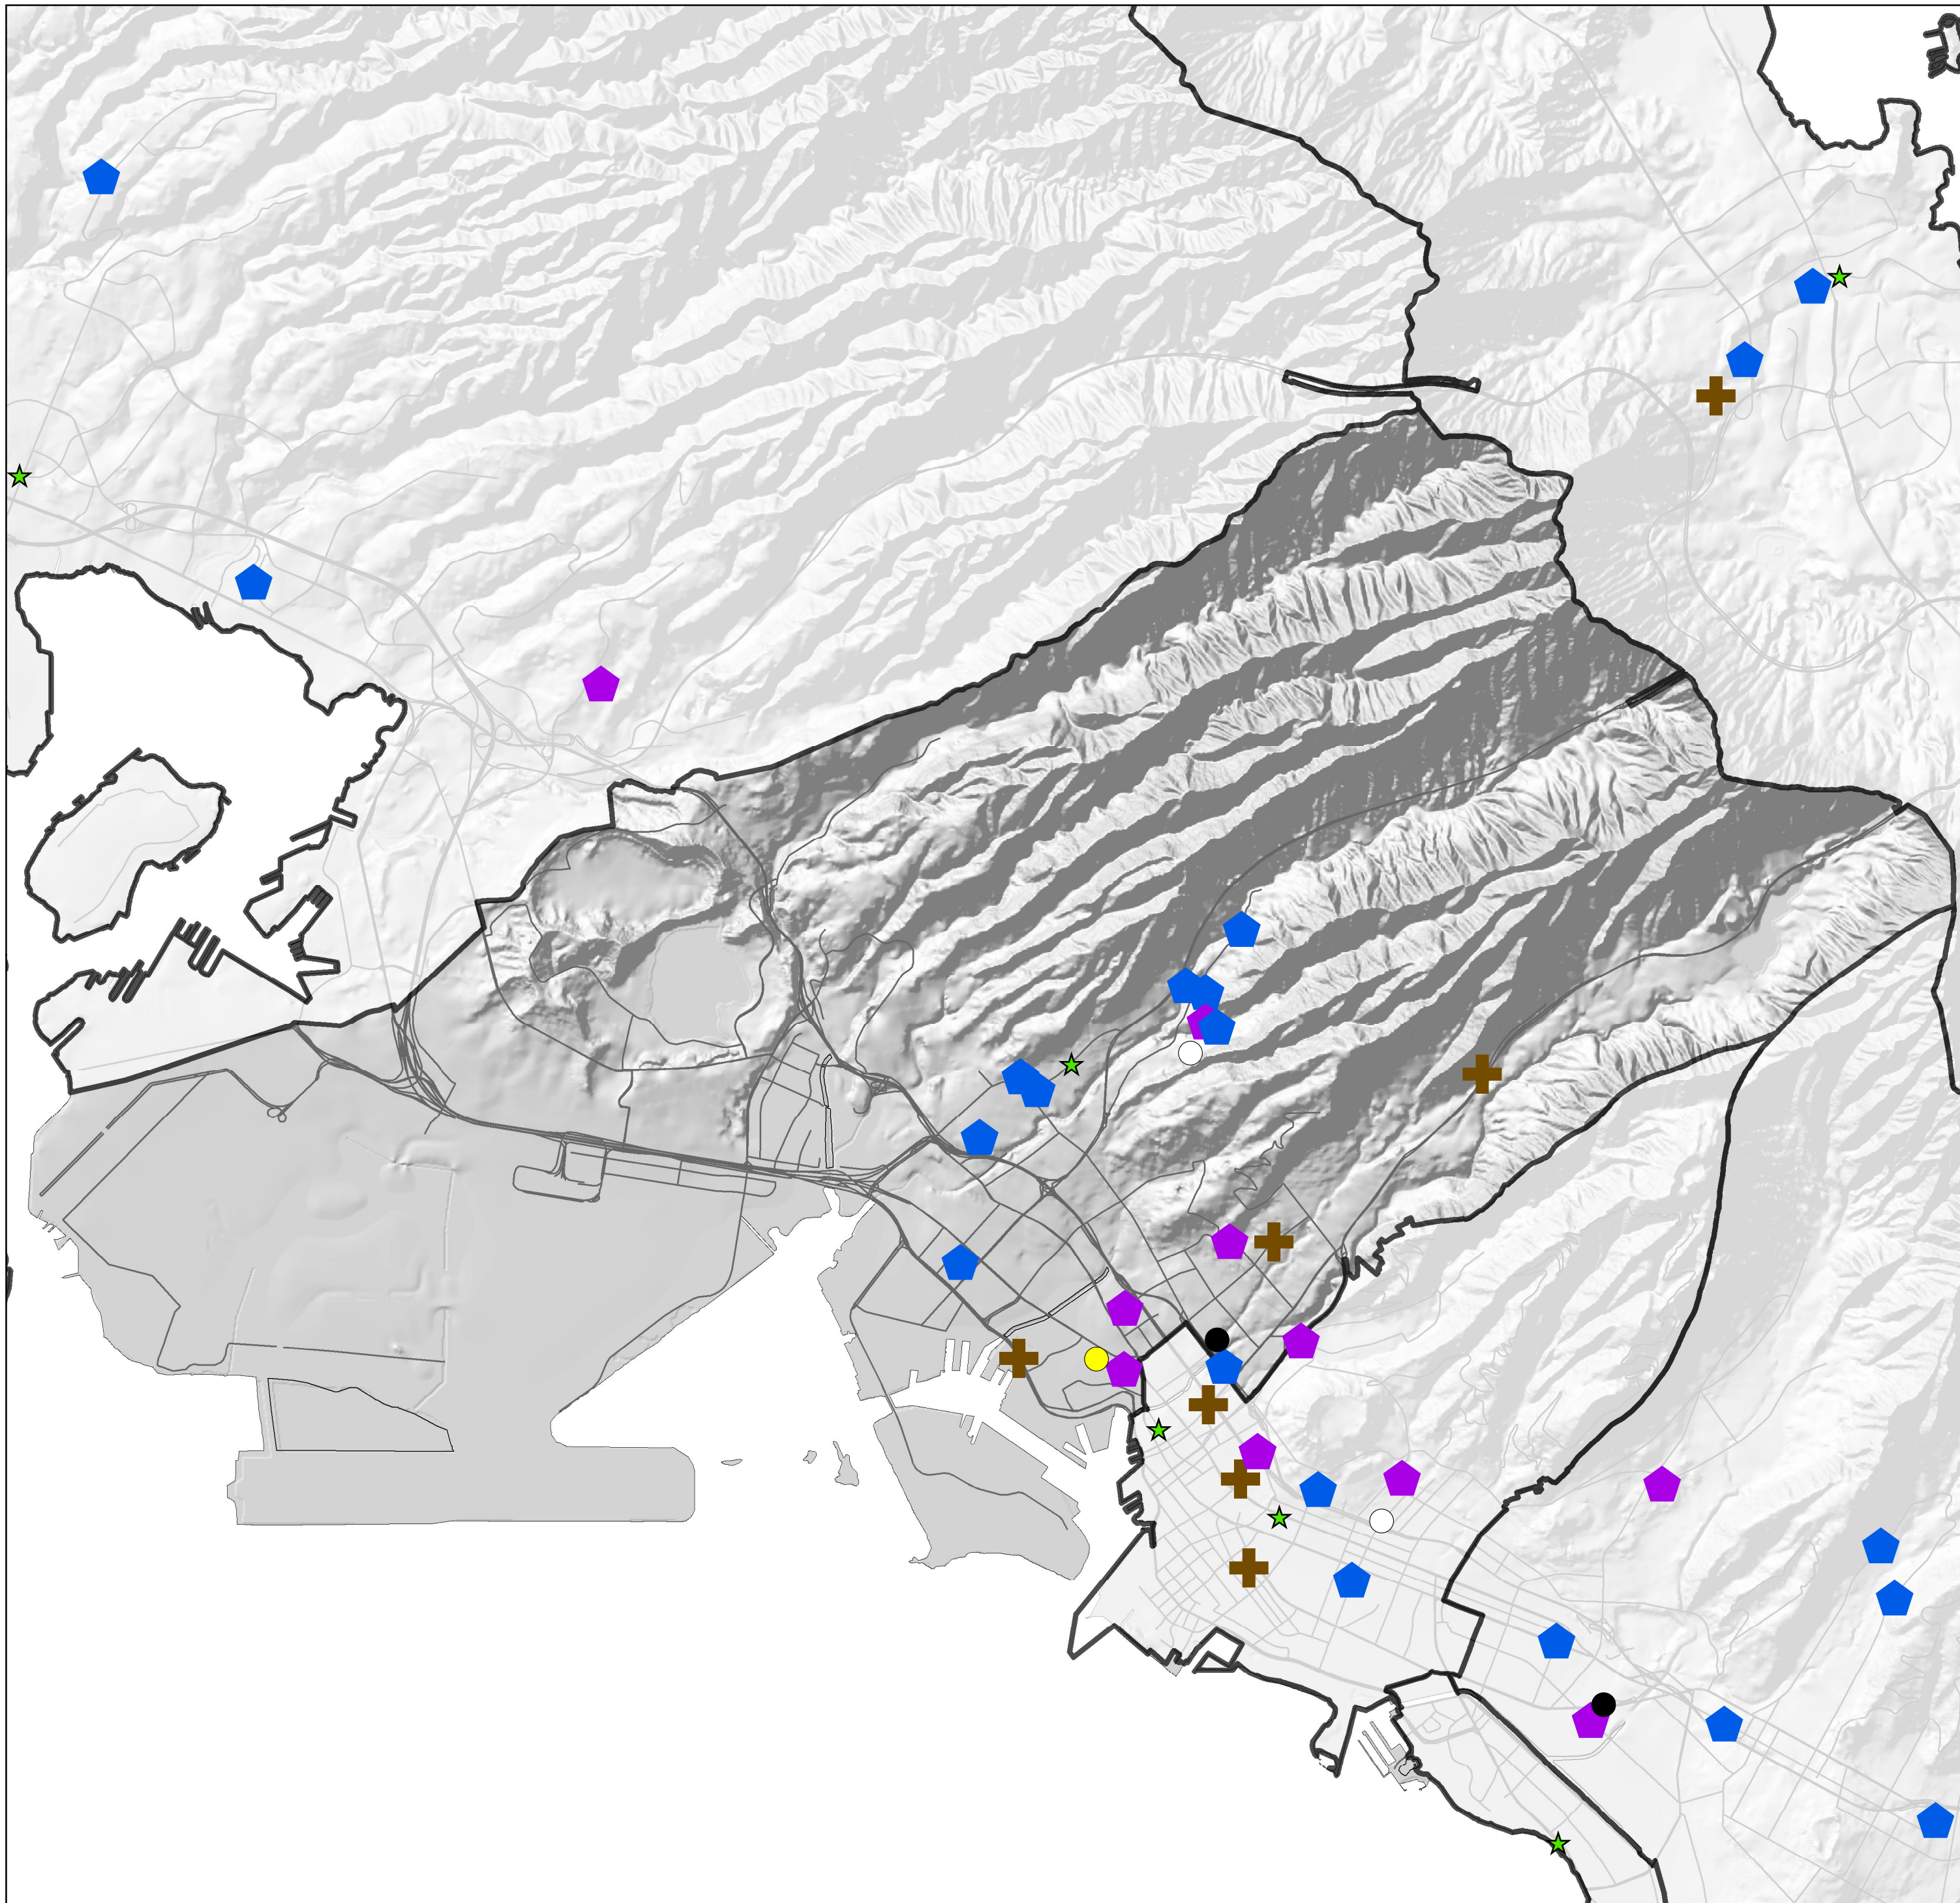

HPD District 5: Distribution of Probationers by Type of Offense: Sex

Legend

Type & Level of Offense by Gender

- Sex Class A, Male
- Sex Class B, Male
- Sex Class C, Male
- Sex Misdemeanor, Male
- ◆ Clean & Sober Housing, Male
- ◆ Clean & Sober Housing, Female
- ✚ Substance Abuse & Mental Health Treatment Program
- ★ Police Stations & Sub-Stations
- HPD District Borders
- Major Roads

Source: Hawaii State Judiciary, Adult Client Services, 2012
Data extracted for probationers on 11/26/2012

Note: Locations are approximated for confidentiality purposes