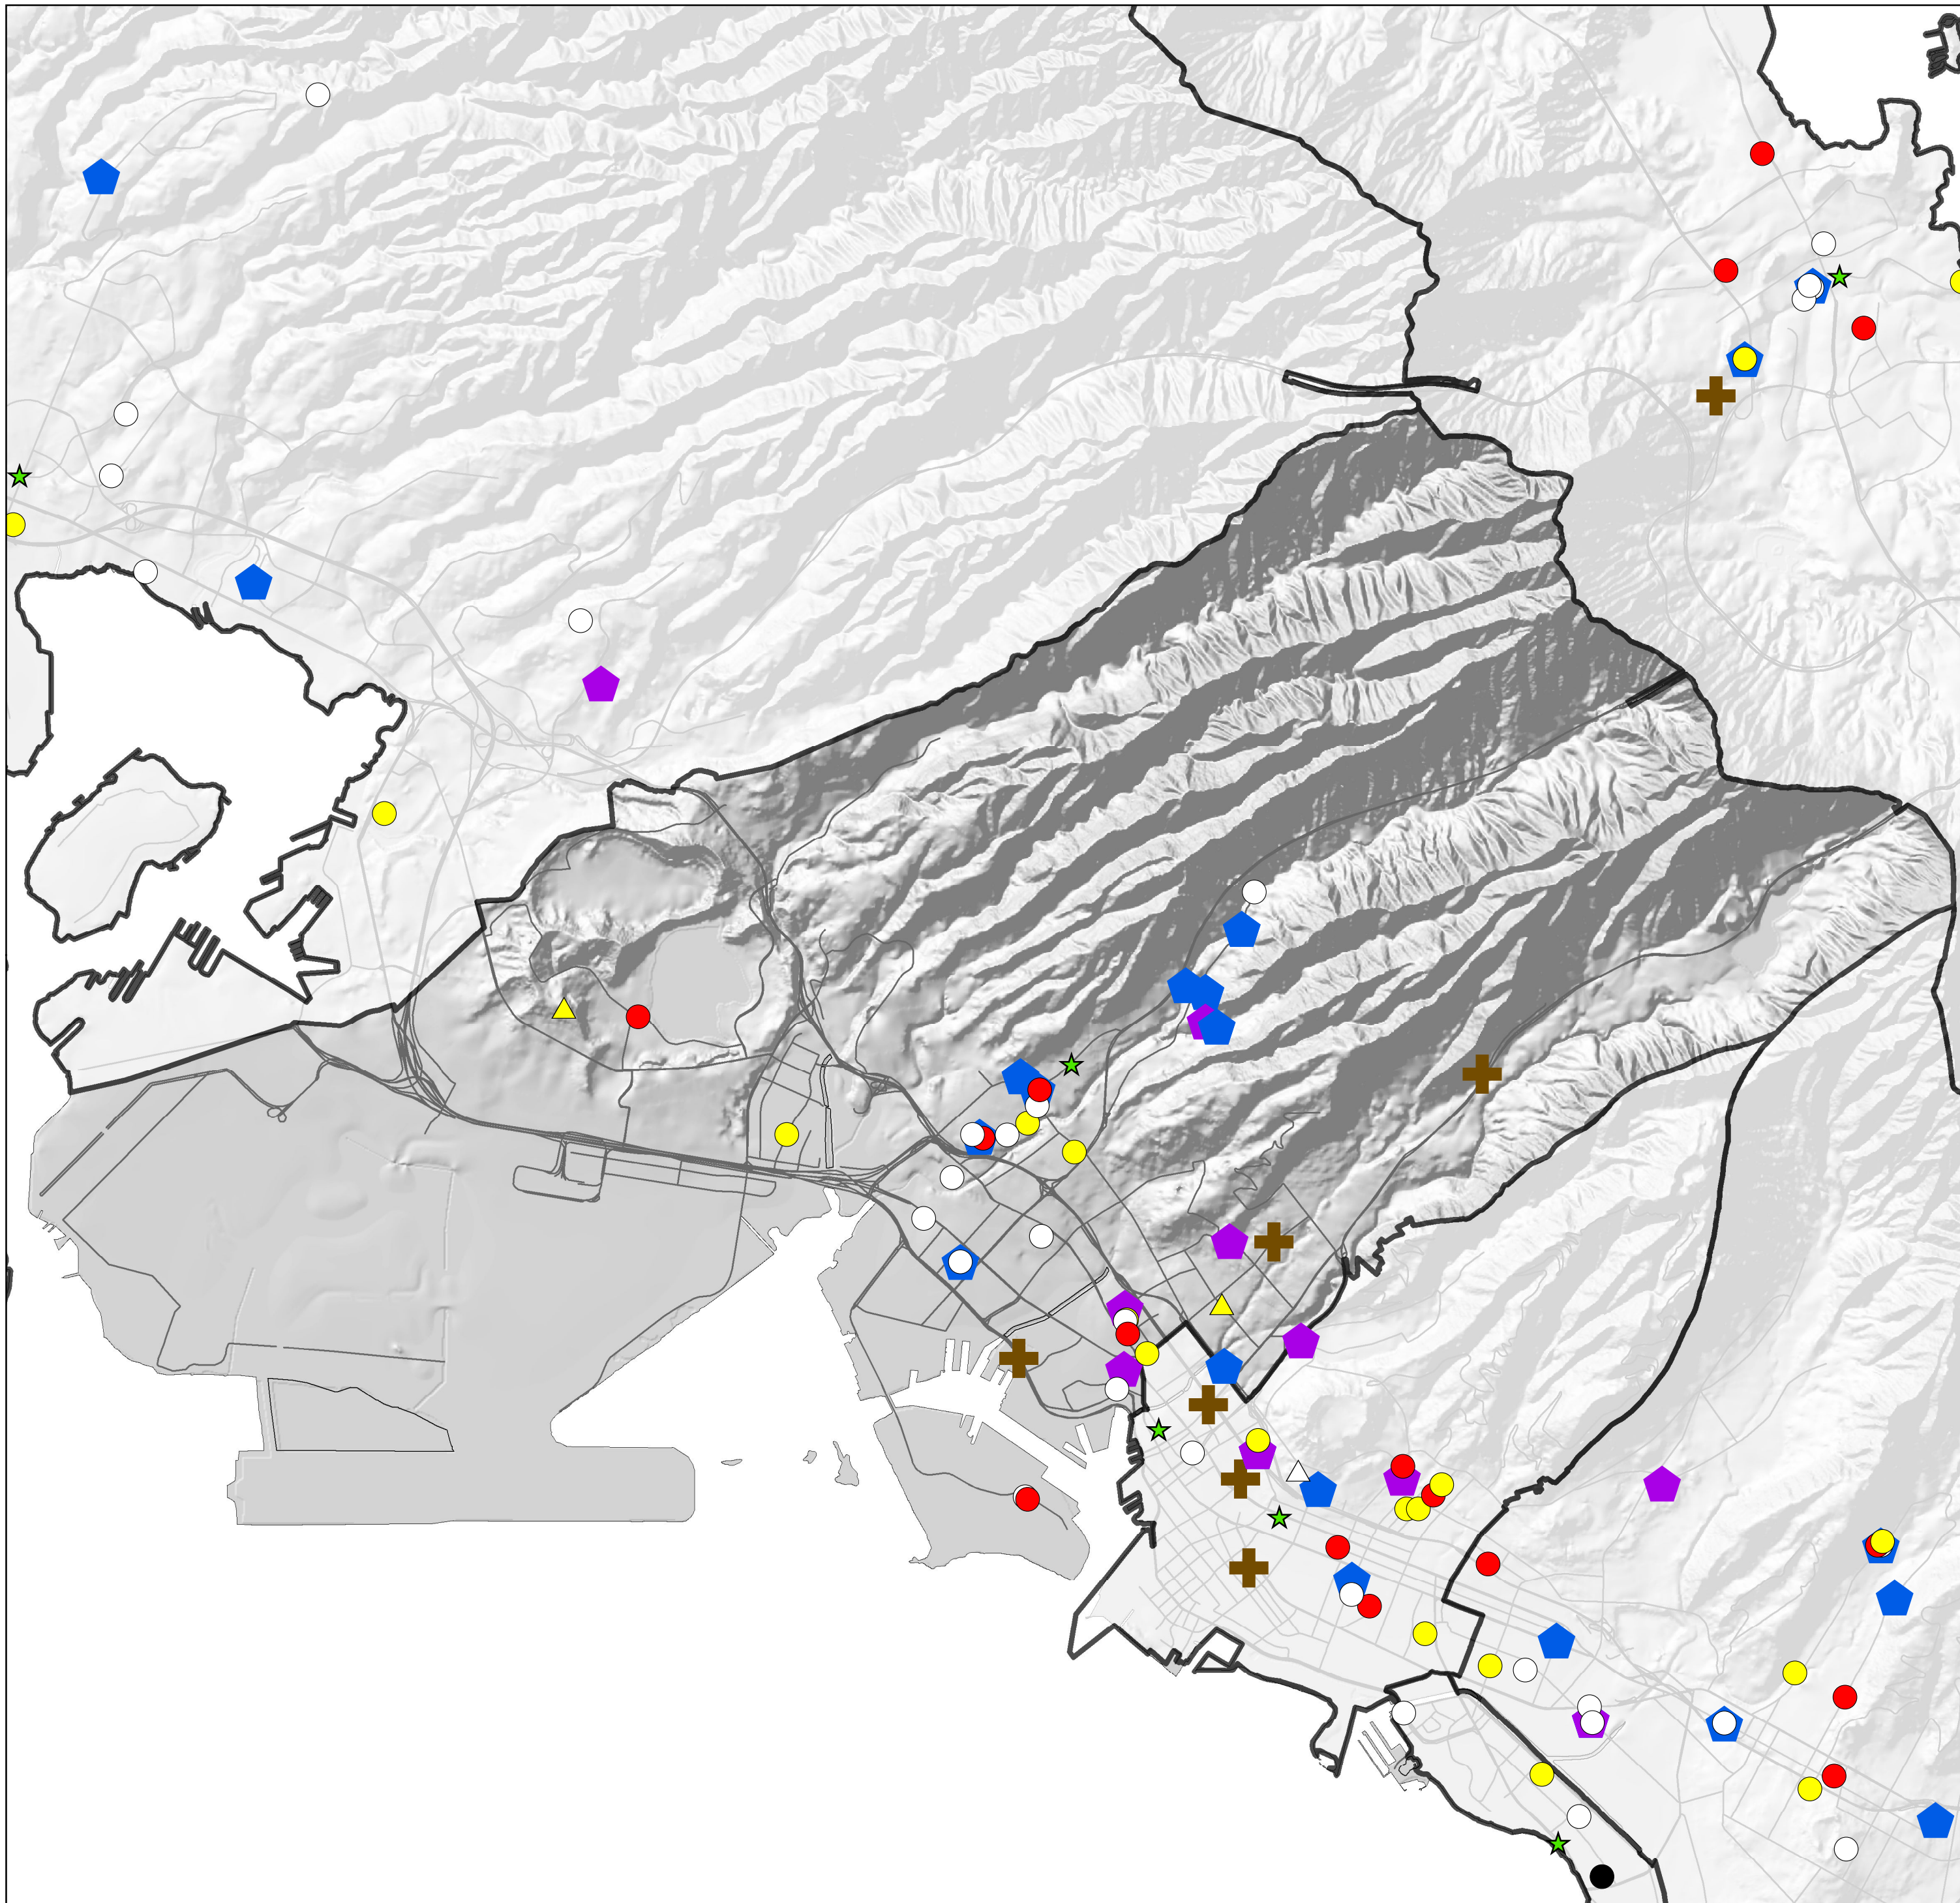

HPD District 5: Distribution of Probationers by Type of Offense: Violent

Legend

Type & Level of Offense by Gender

- Violent Class A, Male
- Violent Class B, Male
- Violent Class C, Male
- Violent Misdemeanor, Male
- ▲ Violent Class C, Female
- △ Violent Misdemeanor, Female

- Clean & Sober Housing, Male
- Clean & Sober Housing, Female
- ✚ Substance Abuse & Mental Health Treatment Program
- ★ Police Stations & Sub-Stations
- HPD District Borders
- Major Roads

Source: Hawaii State Judiciary, Adult Client Services, 2012
Data extracted for probationers on 11/26/2012

Note: Locations are approximated for confidentiality purposes