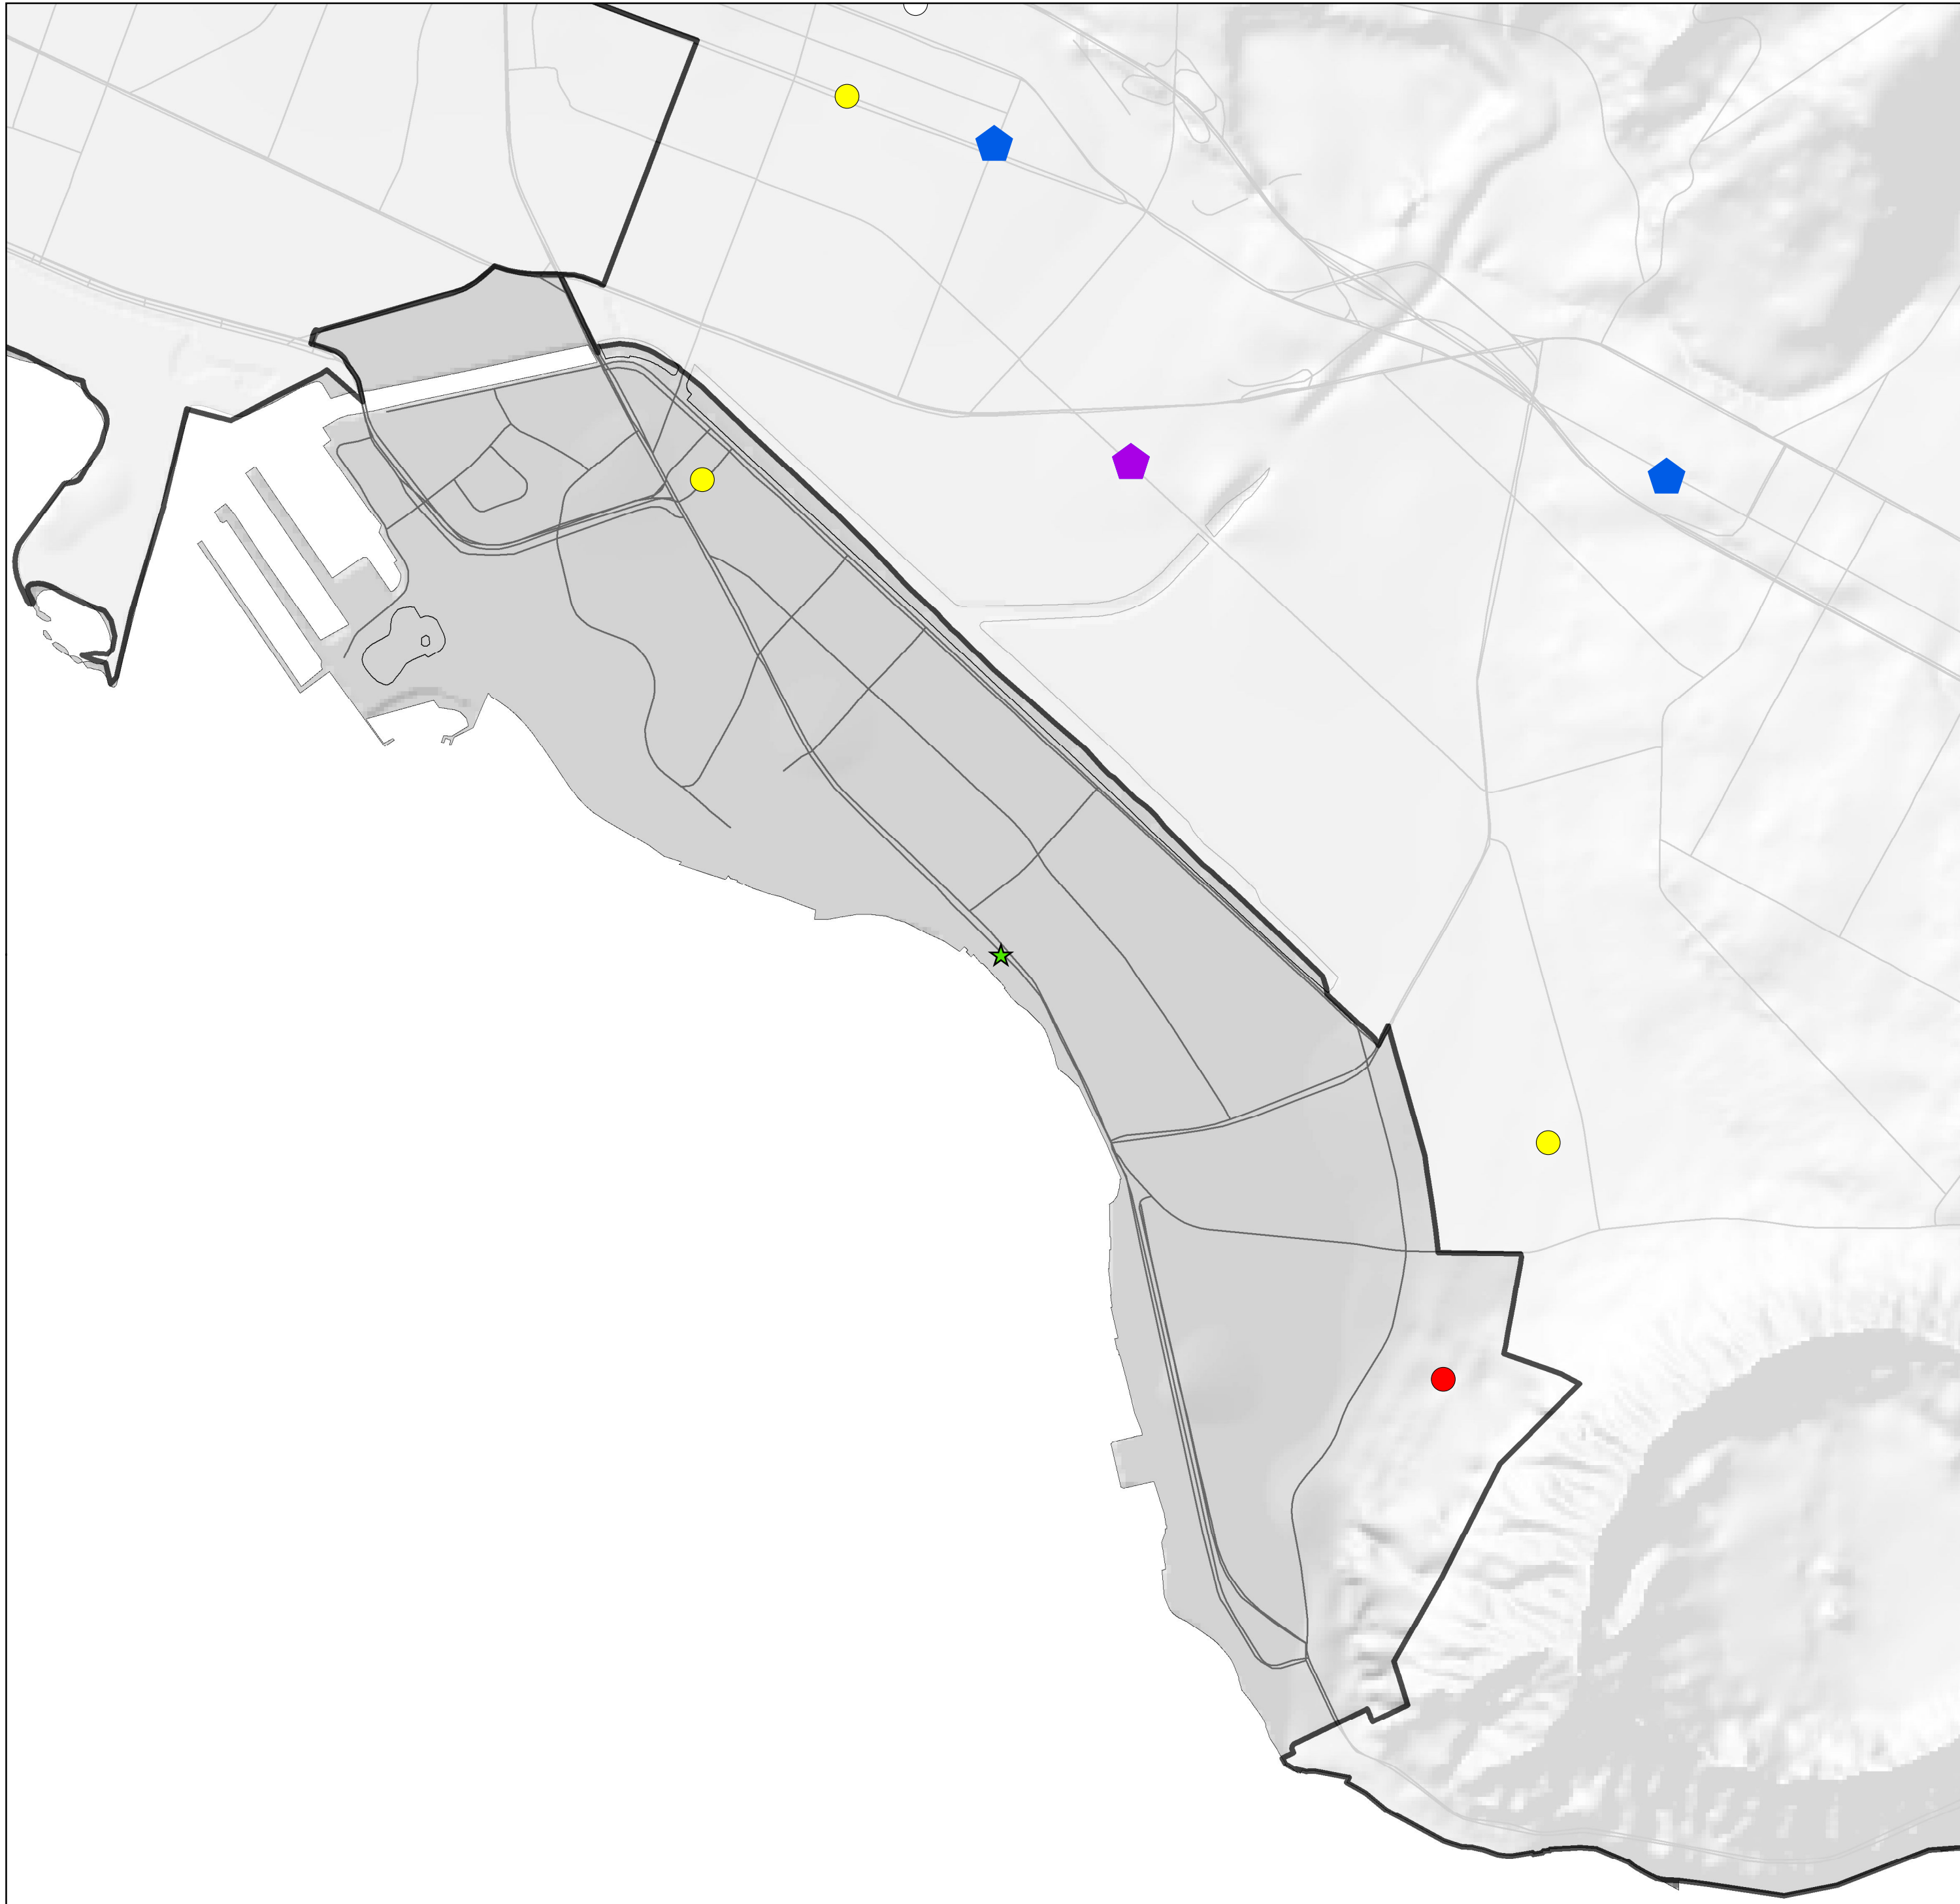

HPD District 6: Distribution of Probationers by Type of Offense: Other

Legend

Type & Level of Offense by Gender

- Other Class B, Male
- Other Class C, Male
- Other Misdemeanor, Male
- ▲ Other Class B, Female
- ▲ Other Class C, Female
- △ Other Misdemeanor, Female
- ◆ Clean & Sober Housing, Male
- ◆ Clean & Sober Housing, Female
- ✚ Substance Abuse & Mental Health Treatment Program
- ★ Police Stations & Sub-Stations
- ▭ HPD District Borders
- Major Roads

Source: Hawaii State Judiciary, Adult Client Services, 2012
Data extracted for probationers on 11/26/2012

Note: Locations are approximated for confidentiality purposes