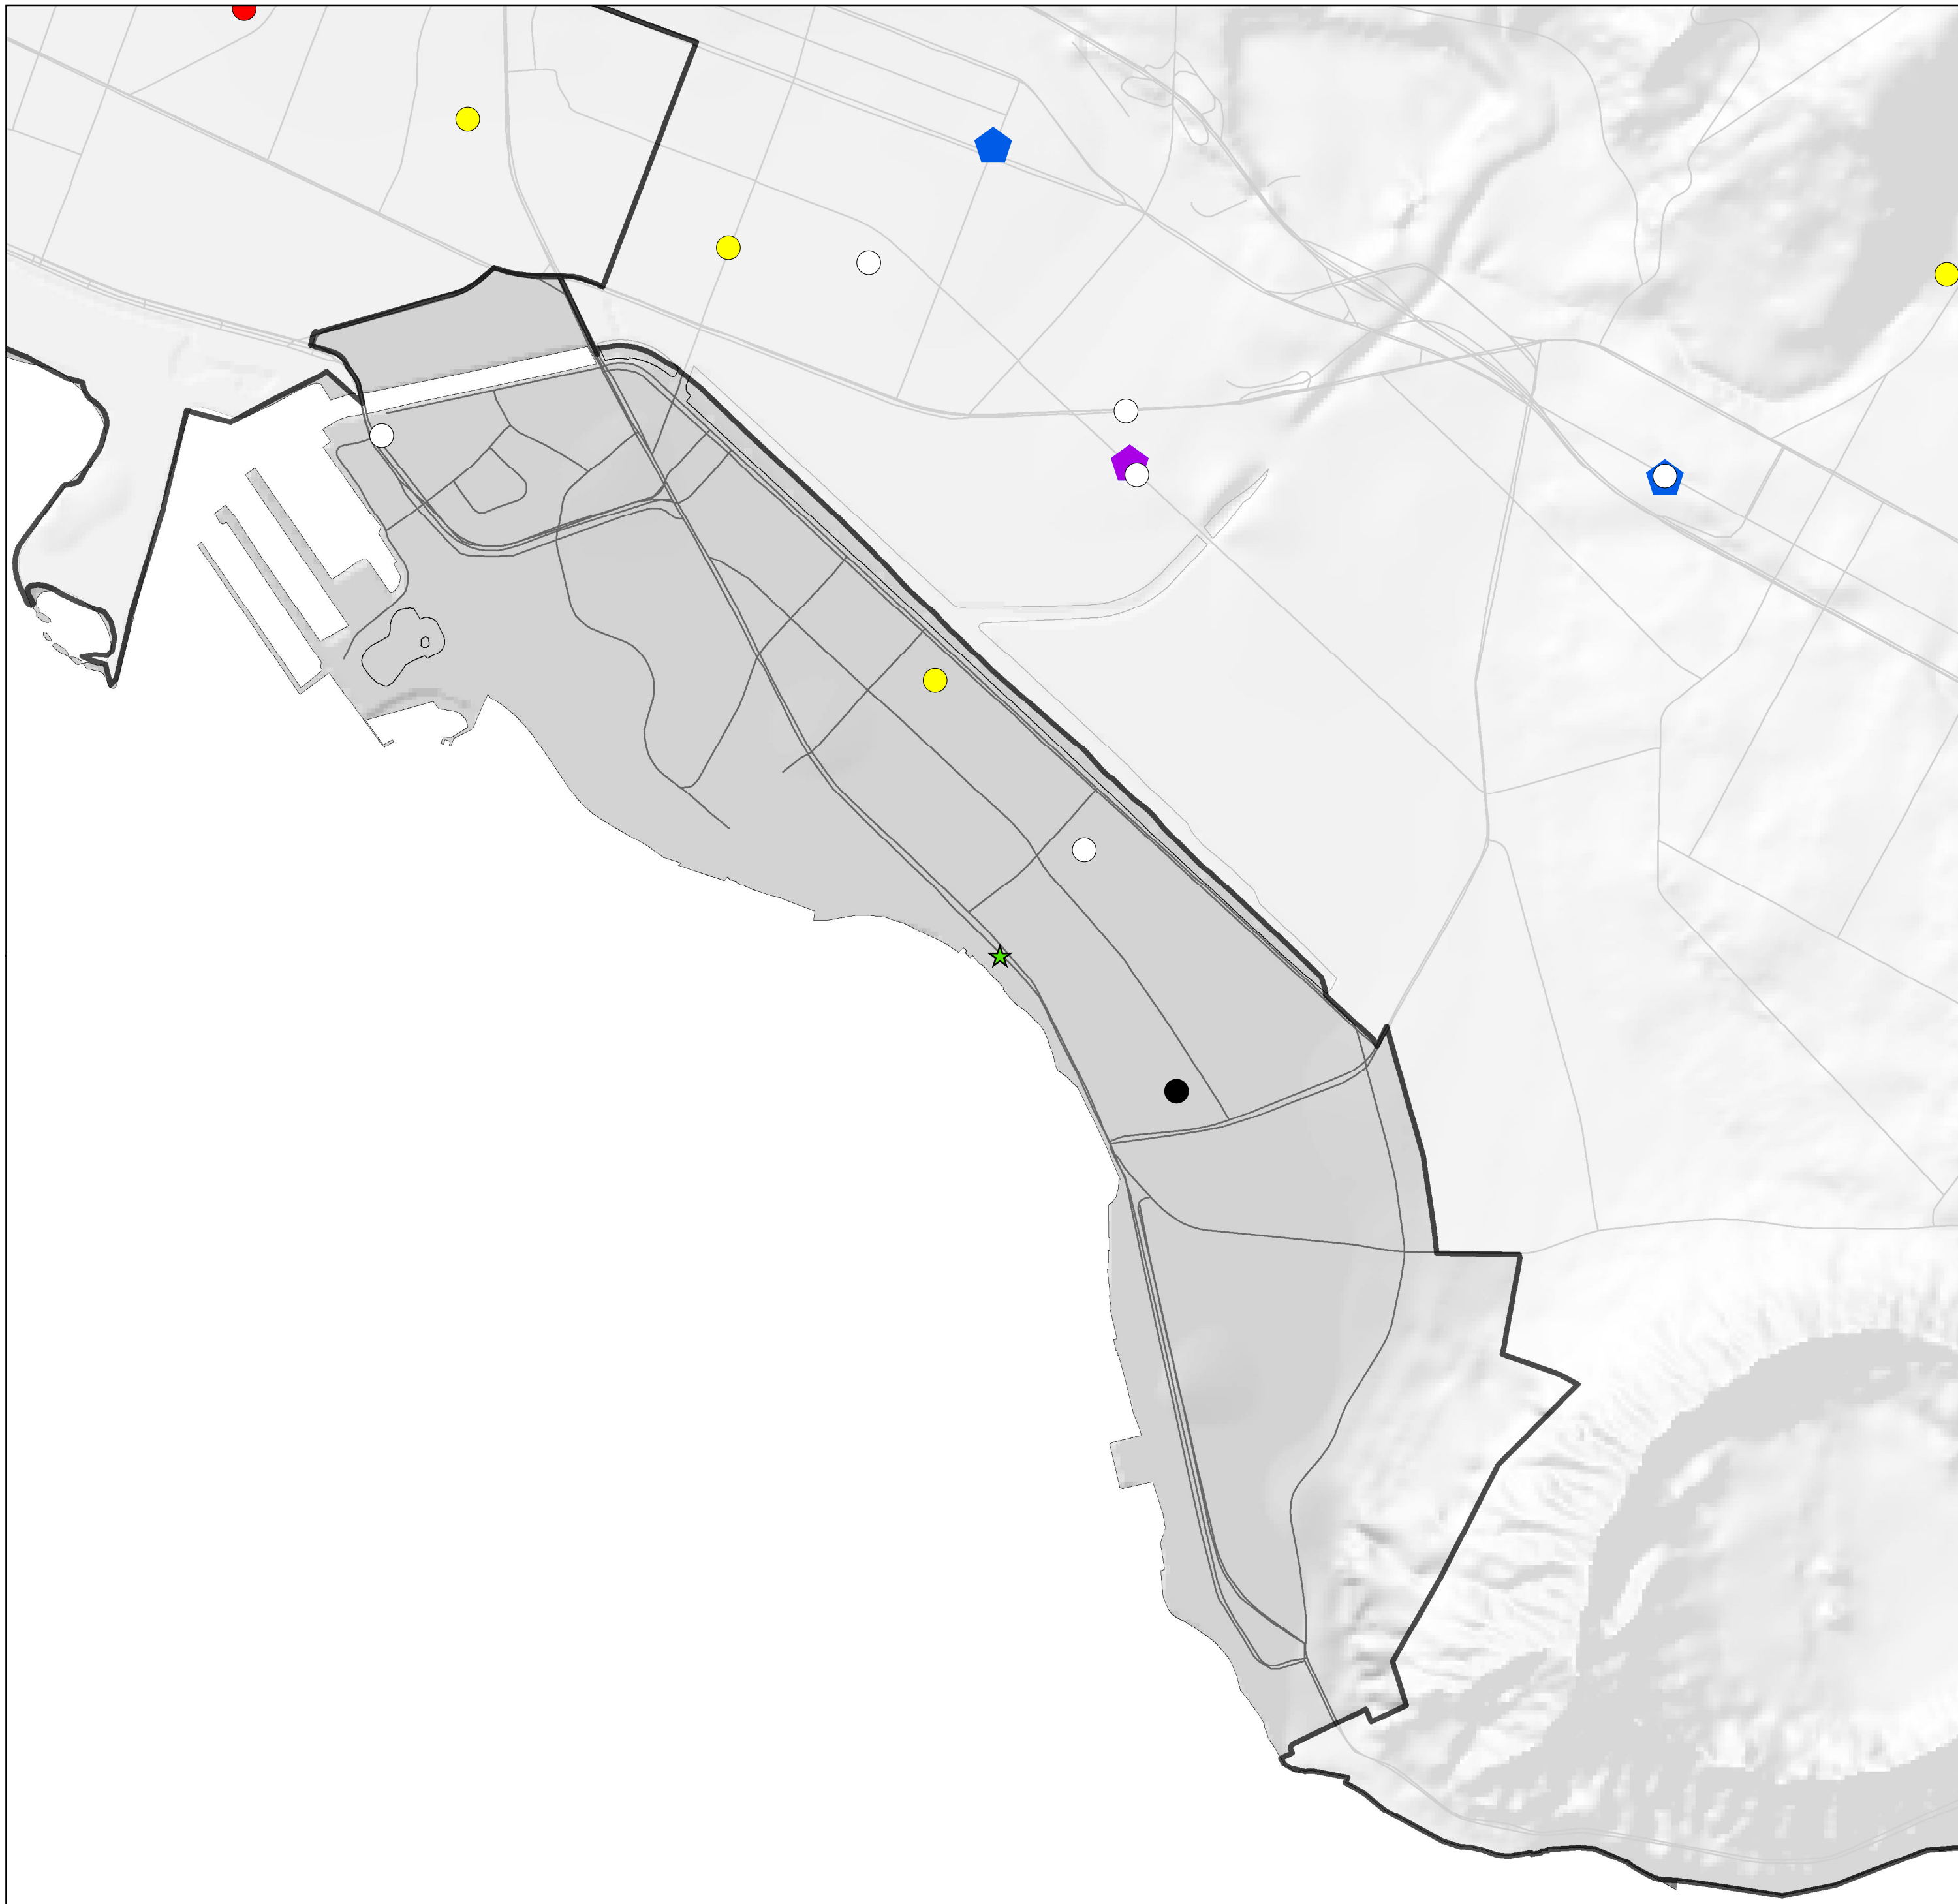

# HPD District 6: Distribution of Probationers by Type of Offense: Violent

### Legend

Type & Level of Offense by Gender

- Violent Class A, Male
- Violent Class B, Male
- Violent Class C, Male
- Violent Misdemeanor, Male
- ▲ Violent Class C, Female
- △ Violent Misdemeanor, Female
- ◆ Clean & Sober Housing, Male
- ◆ Clean & Sober Housing, Female
- ✚ Substance Abuse & Mental Health Treatment Program
- ★ Police Stations & Sub-Stations
- HPD District Borders
- Major Roads