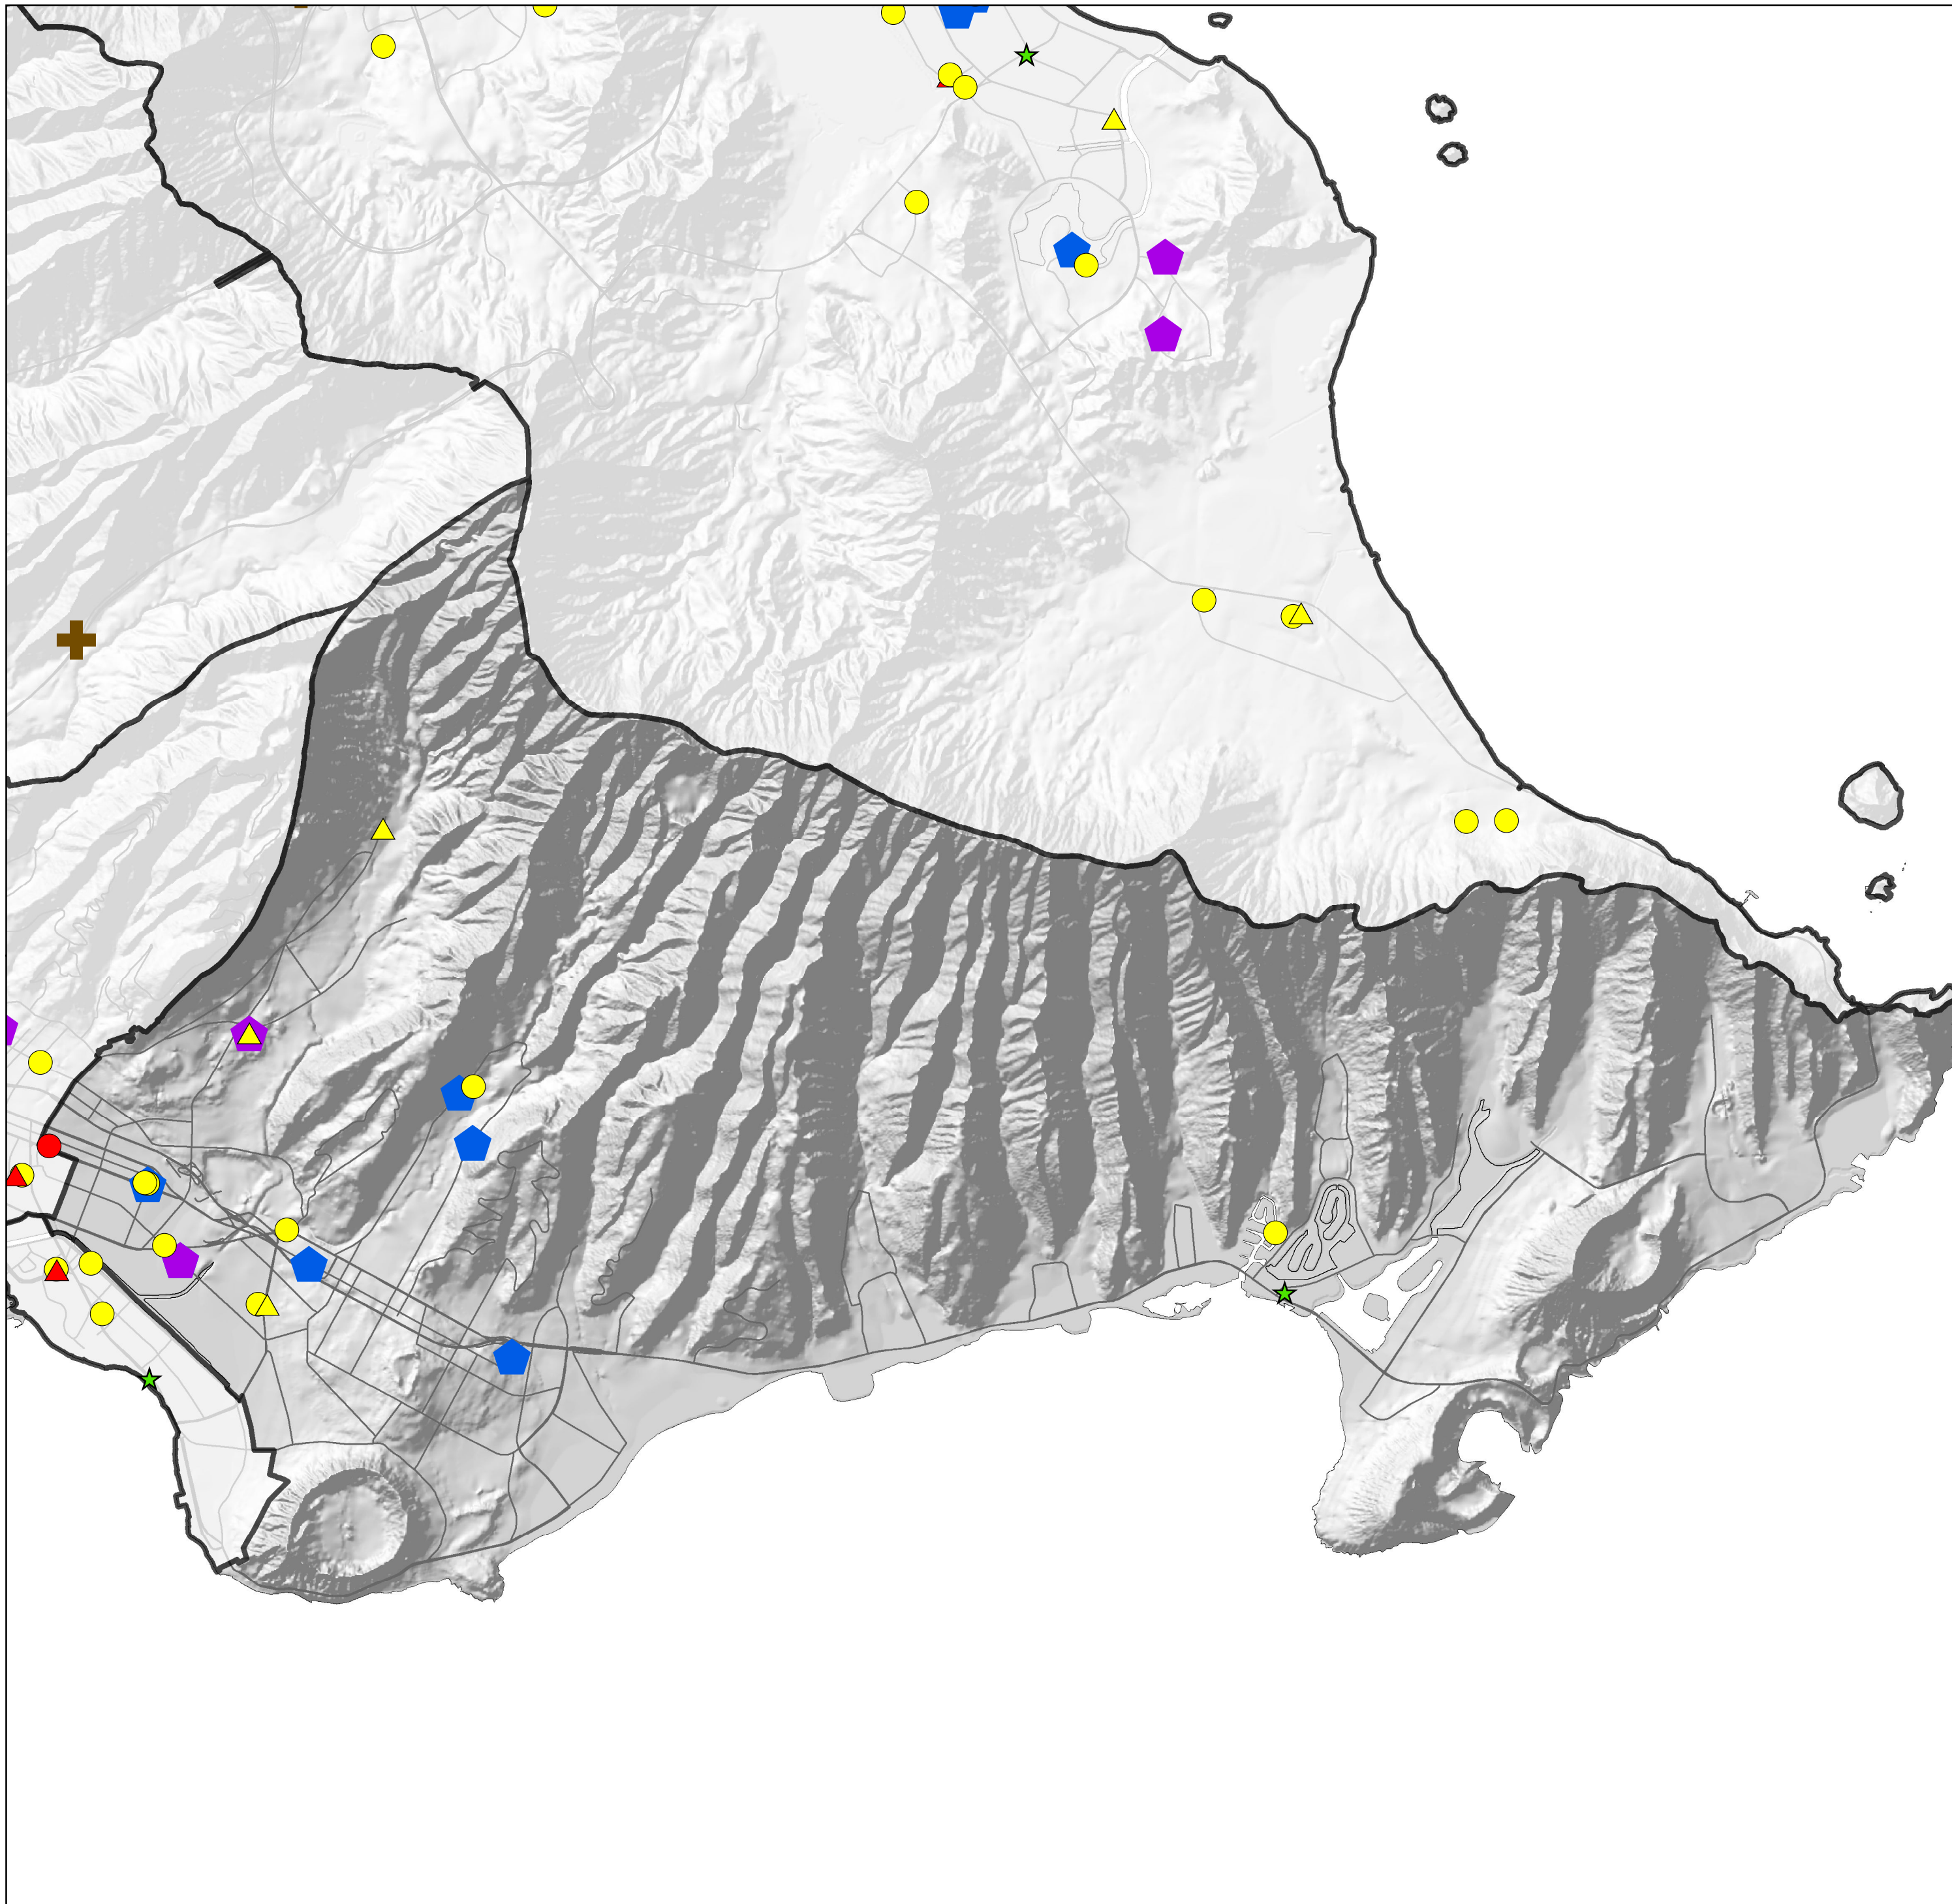

# HPD District 7: Distribution of Probationers by Type of Offense: Drugs

## Legend

Type & Level of Offense by Gender

- Drug Class A, Male
- Drug Class B, Male
- Drug Class C, Male
- Drug Misdemeanor, Male
- ▲ Drug Class A, Female
- ▲ Drug Class B, Female
- ▲ Drug Class C, Female
- △ Drug Misdemeanor, Female
- ◆ Clean & Sober Housing, Male
- ◆ Clean & Sober Housing, Female
- ✚ Substance Abuse & Mental Health Treatment Program
- ★ Police Stations & Sub-Stations
- ▭ HPD District Borders
- Major Roads

Source: Hawaii State Judiciary, Adult Client Services, 2012  
Data extracted for probationers on 11/26/2012

Note: Locations are approximated for confidentiality purposes