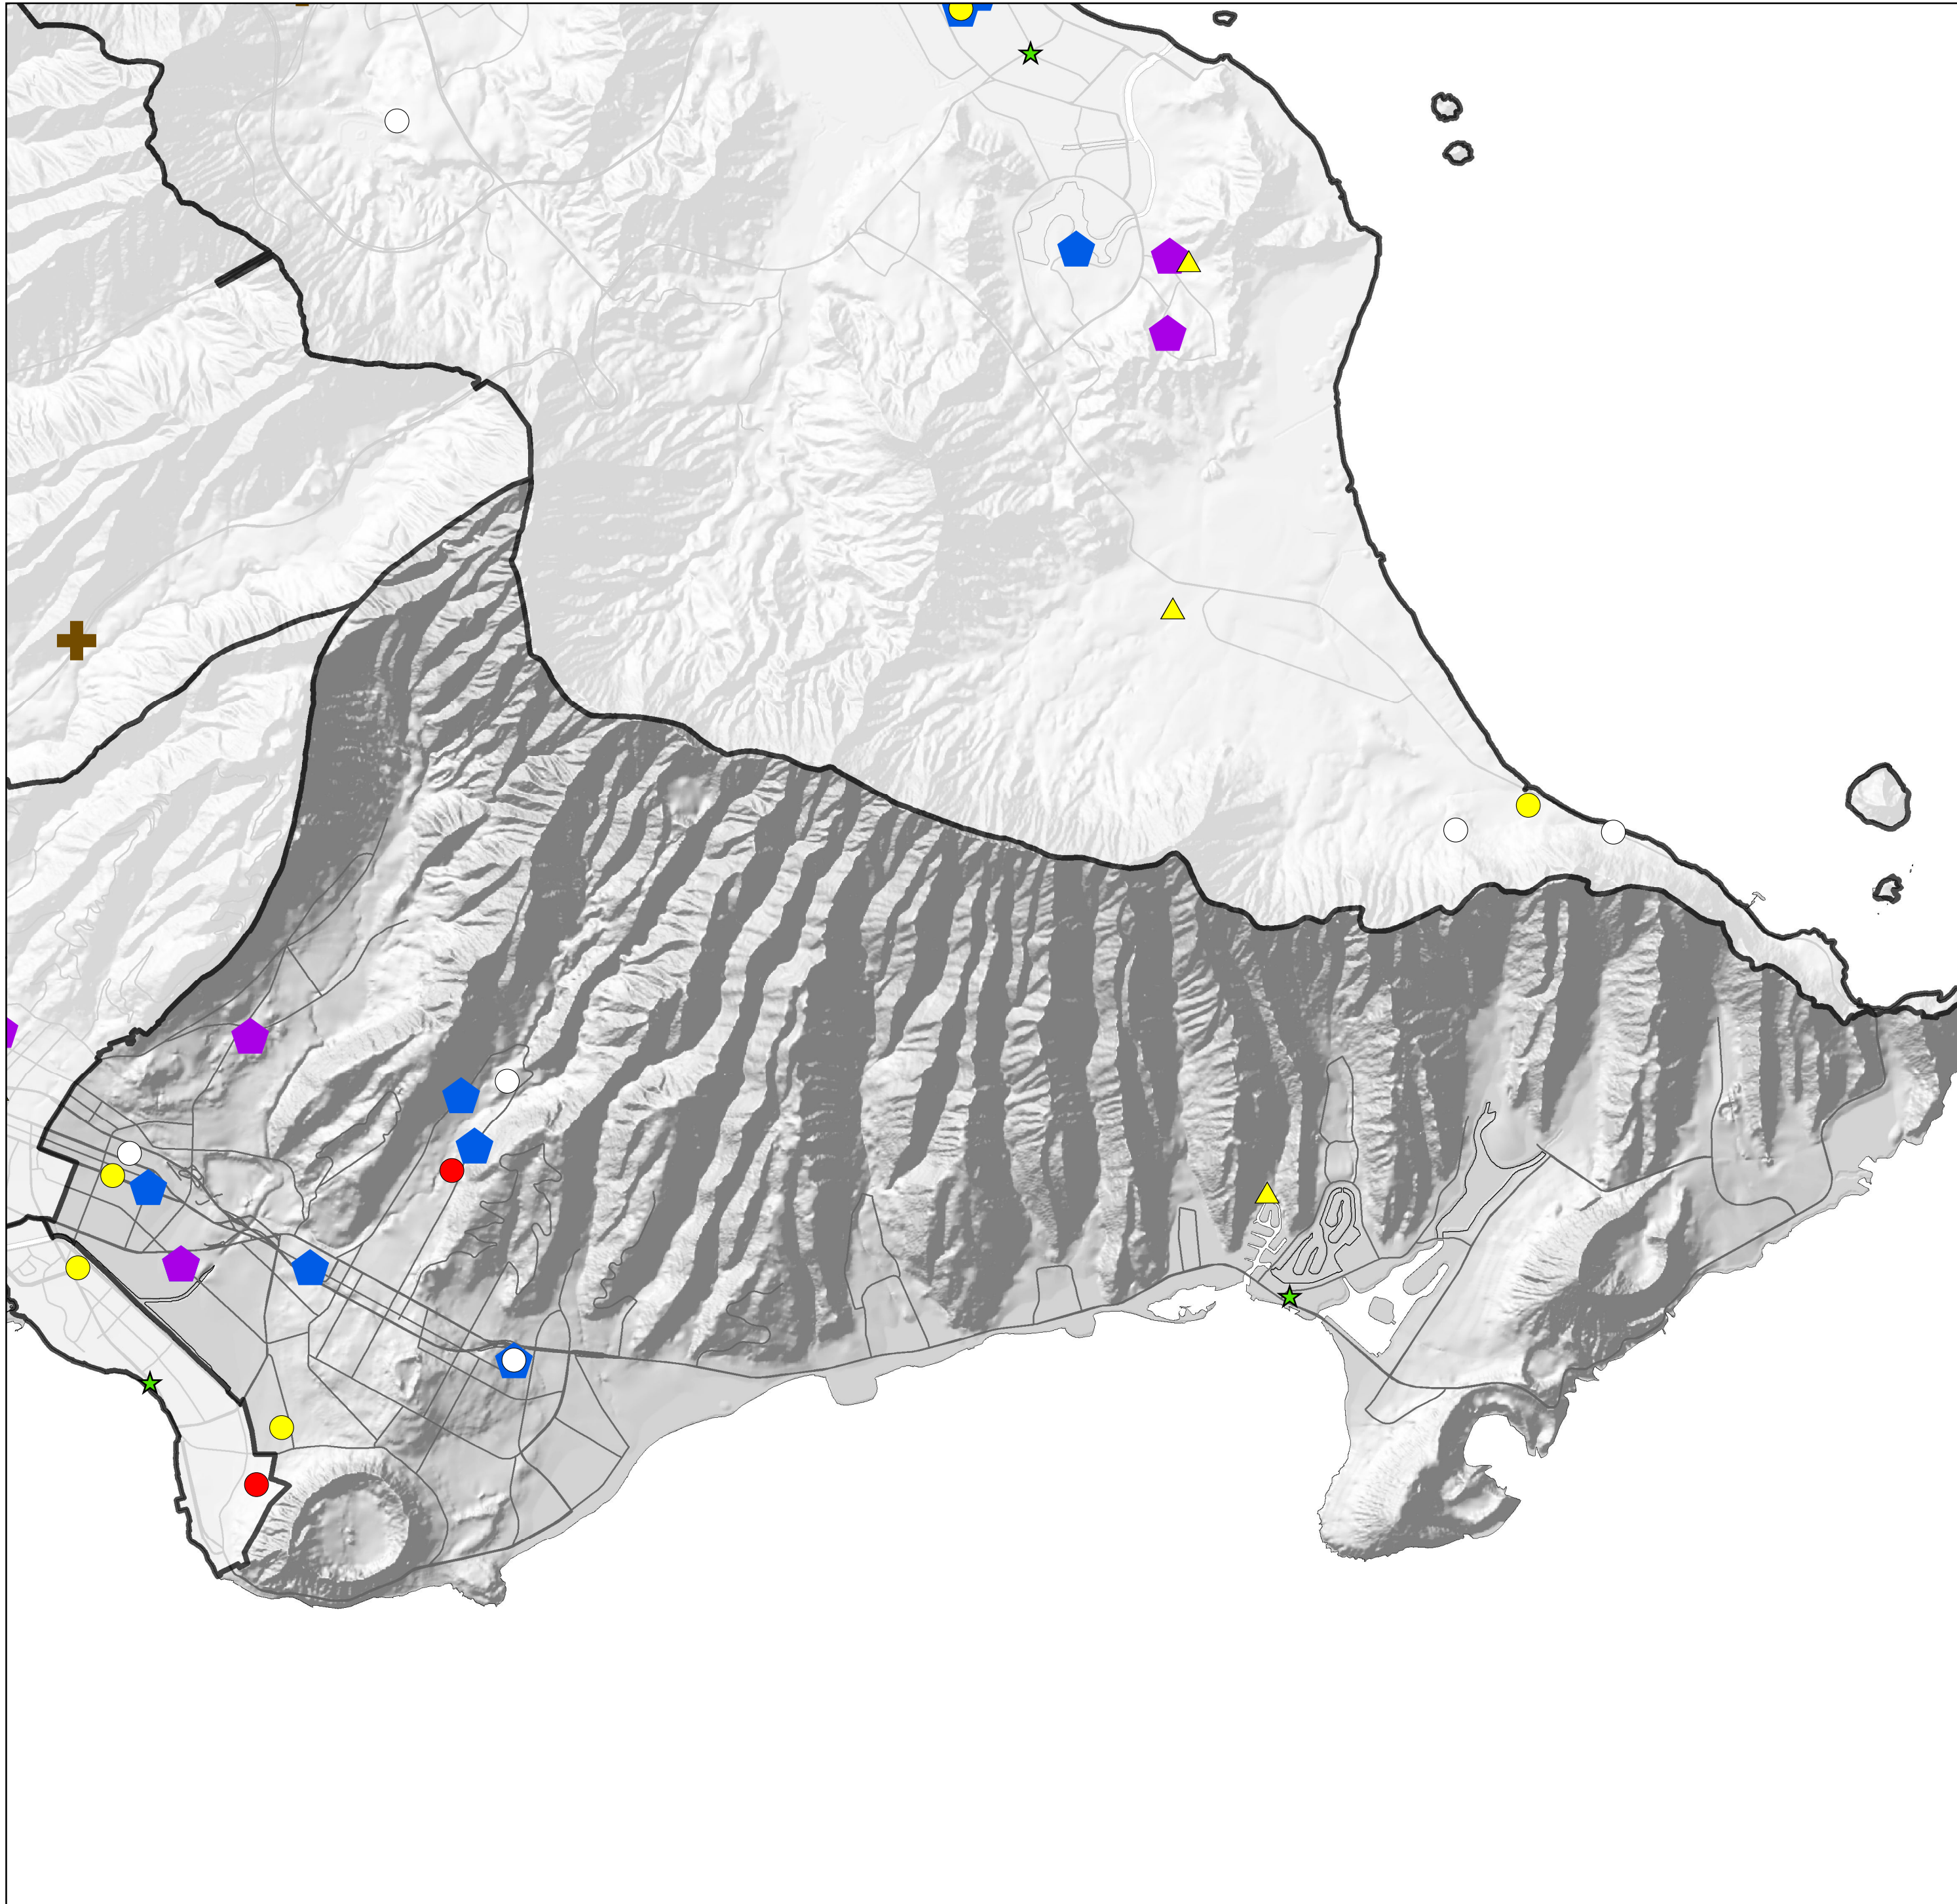

HPD District 7: Distribution of Probationers by Type of Offense: Other

Legend

Type & Level of Offense by Gender

- Other Class B, Male
- Other Class C, Male
- Other Misdemeanor, Male
- ▲ Other Class B, Female
- ▲ Other Class C, Female
- Other Misdemeanor, Female
- ◆ Clean & Sober Housing, Male
- ◆ Clean & Sober Housing, Female
- + Substance Abuse & Mental Health Treatment Program
- ★ Police Stations & Sub-Stations
- HPD District Borders
- Major Roads

Source: Hawaii State Judiciary, Adult Client Services, 2012
 Data extracted for probationers on 11/26/2012

Note: Locations are approximated for confidentiality purposes