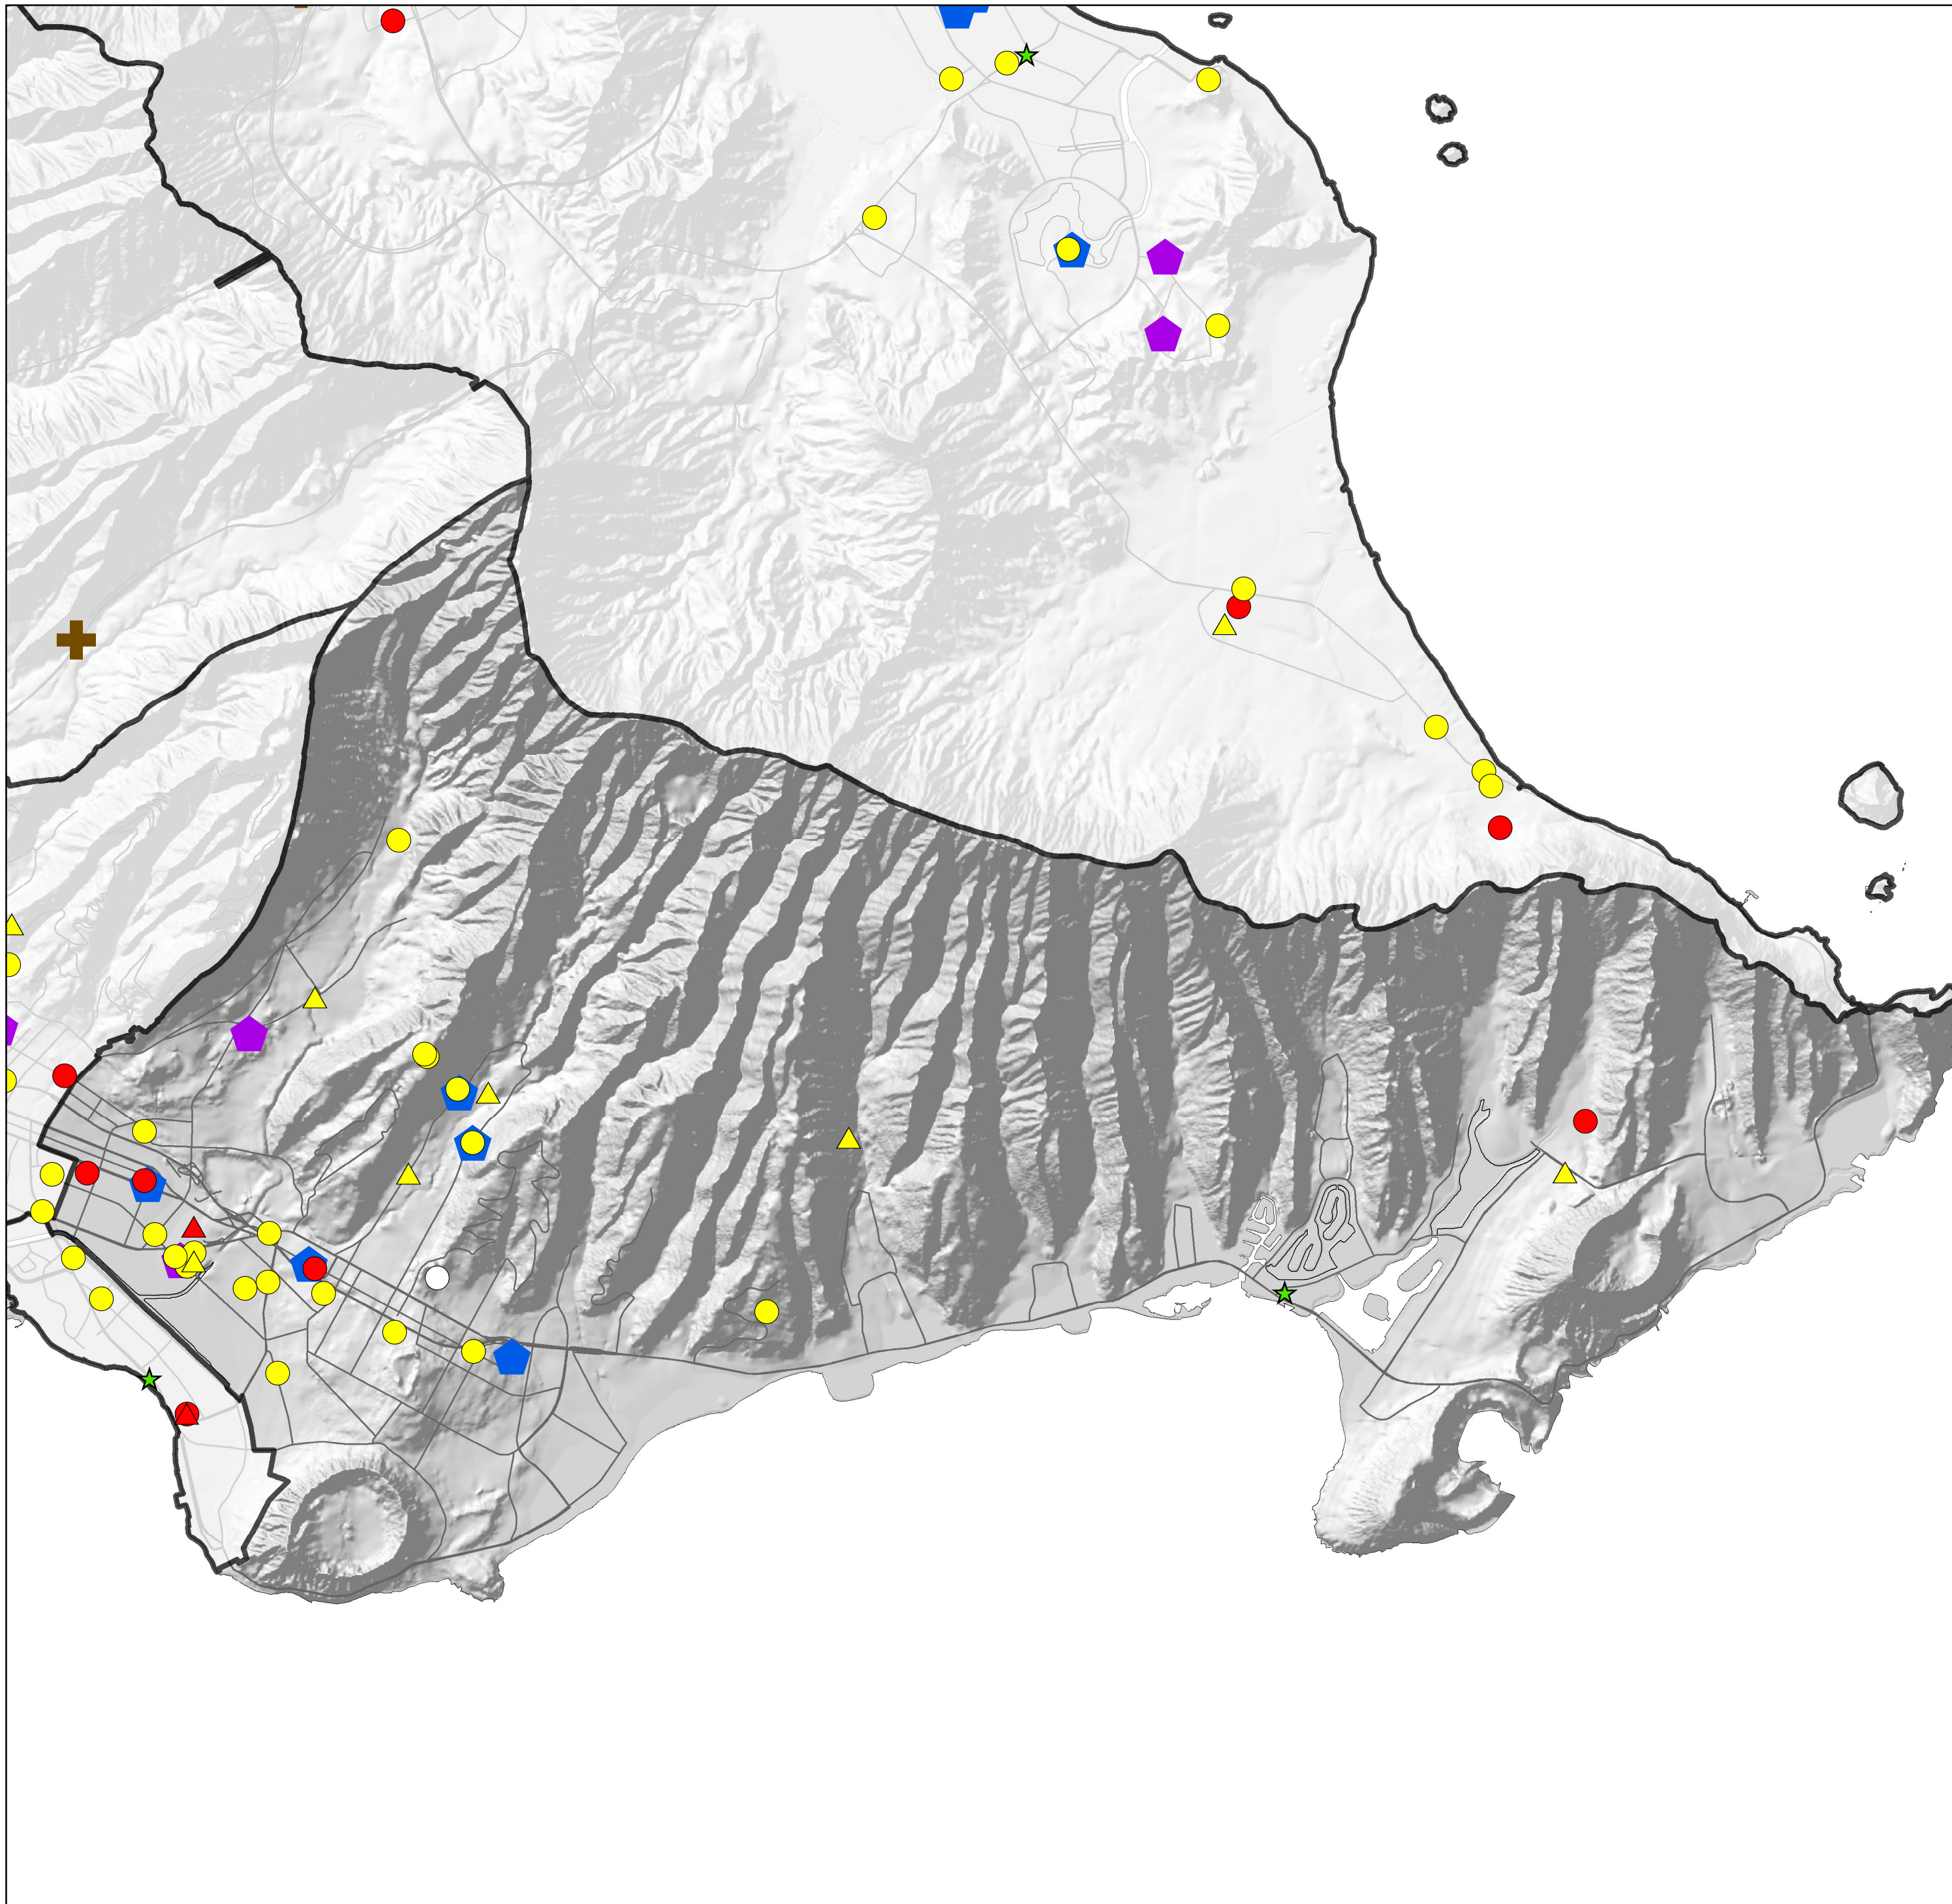

# HPD District 7: Distribution of Probationers by Type of Offense: Property

## Legend

Type & Level of Offense by Gender

- Property Class A, Male
- Property Class B, Male
- Property Class C, Male
- Property Misdemeanor, Male
- ▲ Property Class B, Female
- ▲ Property Class C, Female
- △ Property Misdemeanor, Female
  
- ◆ Clean & Sober Housing, Male
- ◆ Clean & Sober Housing, Female
- ✚ Substance Abuse & Mental Health Treatment Program
- ★ Police Stations & Sub-Stations
- ▭ HPD District Borders
- Major Roads

Source: Hawaii State Judiciary, Adult Client Services, 2012  
Data extracted for probationers on 11/26/2012

Note: Locations are approximated for confidentiality purposes