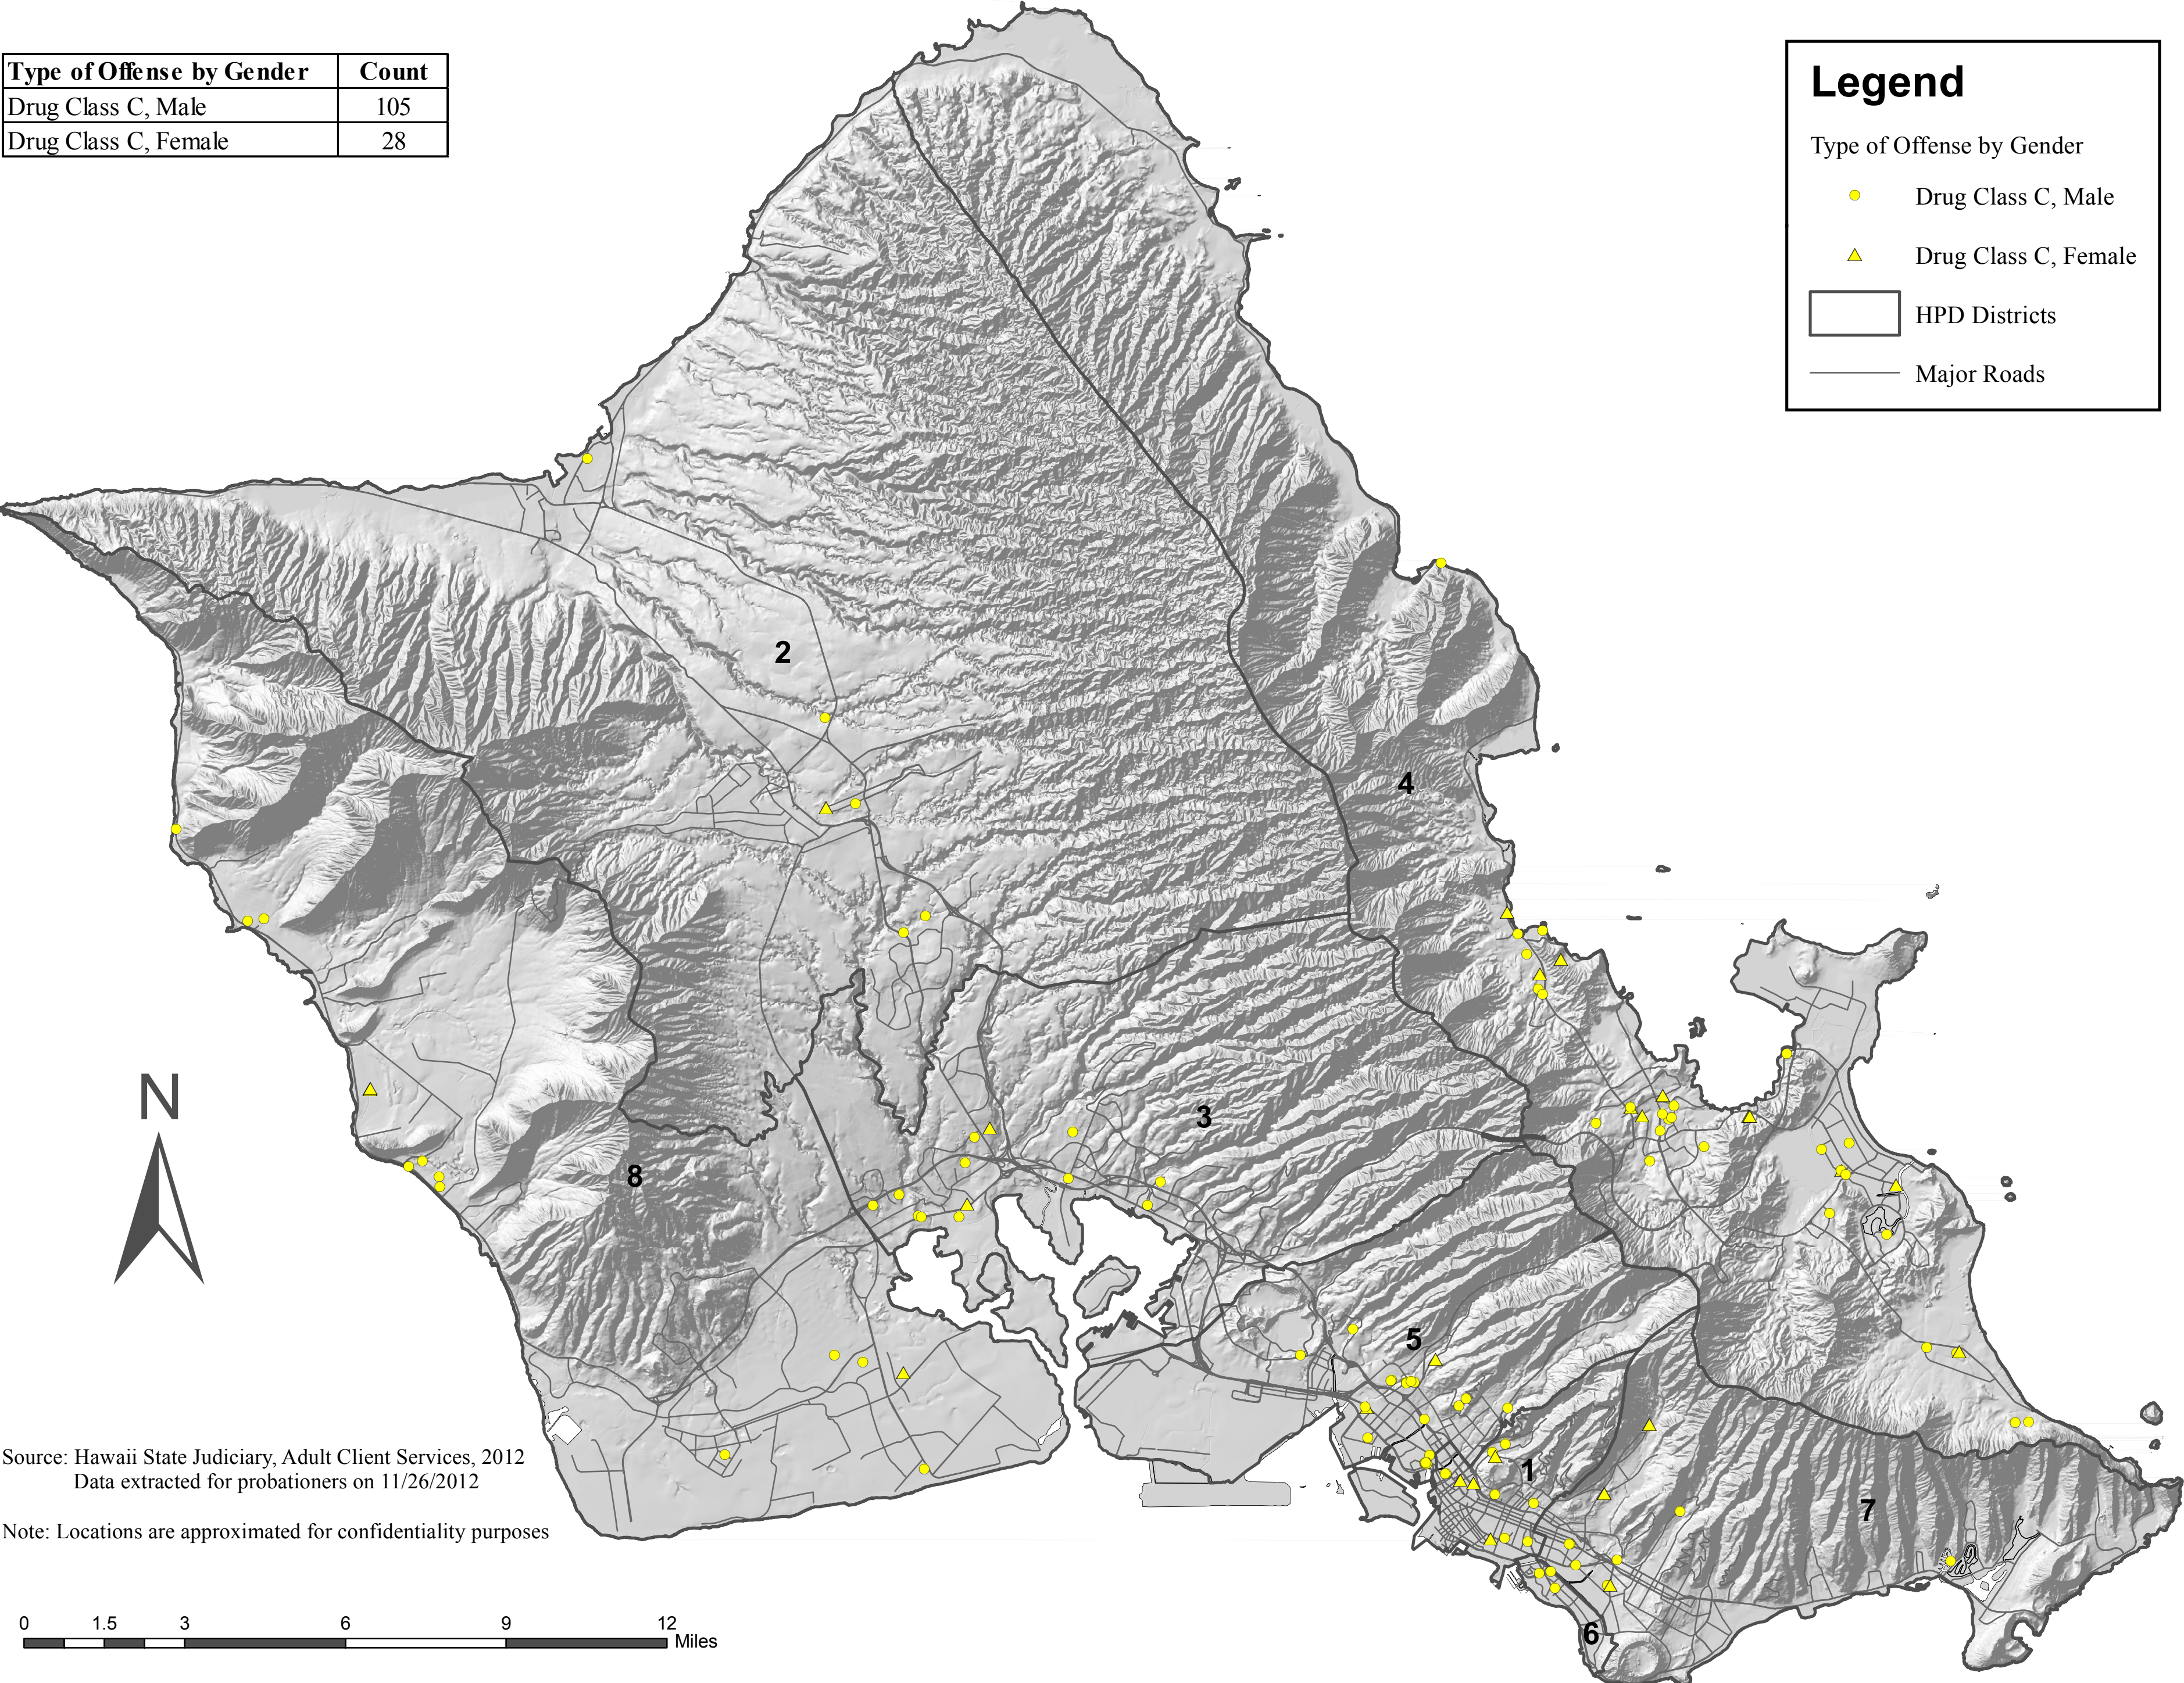

Distribution of Probationers by Type of Offense: Drug Class C

Type of Offense by Gender	Count
Drug Class C, Male	105
Drug Class C, Female	28

Legend

Type of Offense by Gender

- Drug Class C, Male
- ▲ Drug Class C, Female

HPD Districts

Major Roads

Source: Hawaii State Judiciary, Adult Client Services, 2012
 Data extracted for probationers on 11/26/2012

Note: Locations are approximated for confidentiality purposes