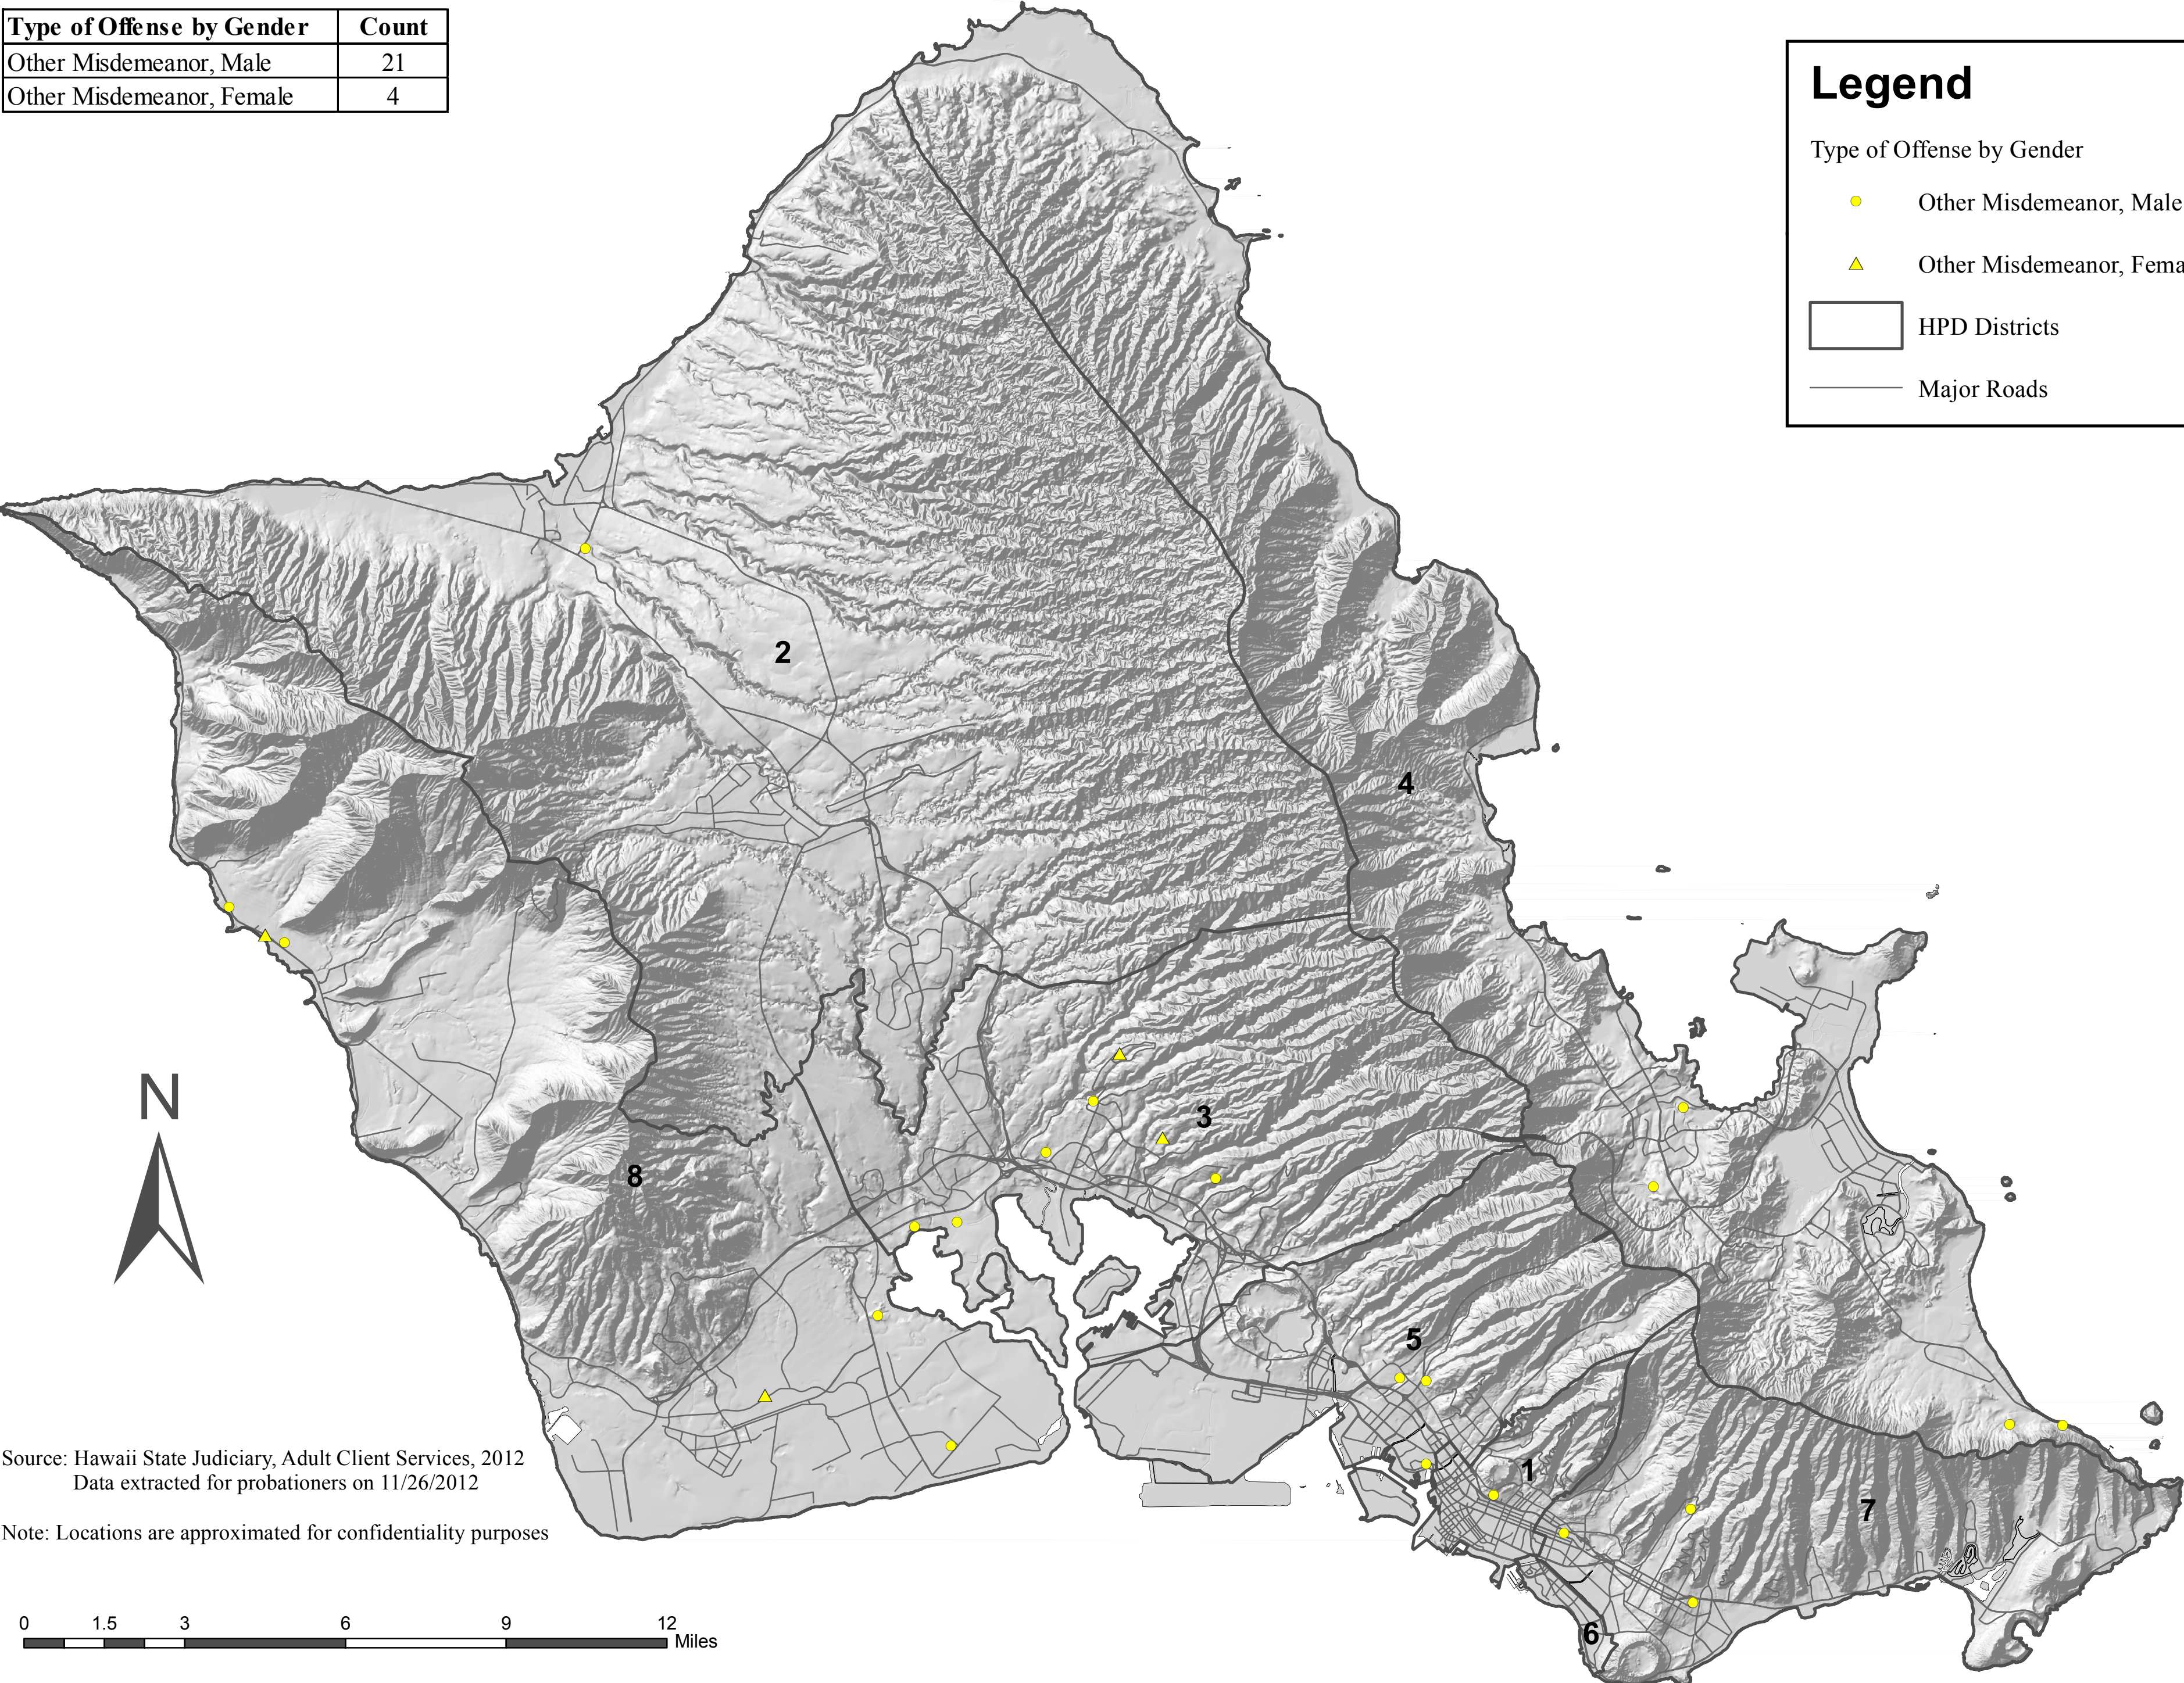

Distribution of Probationers by Type of Offense: Other Misdemeanor

Type of Offense by Gender	Count
Other Misdemeanor, Male	21
Other Misdemeanor, Female	4

Legend

Type of Offense by Gender

- Other Misdemeanor, Male
- ▲ Other Misdemeanor, Female

HPD Districts

Major Roads

Source: Hawaii State Judiciary, Adult Client Services, 2012
 Data extracted for probationers on 11/26/2012

Note: Locations are approximated for confidentiality purposes