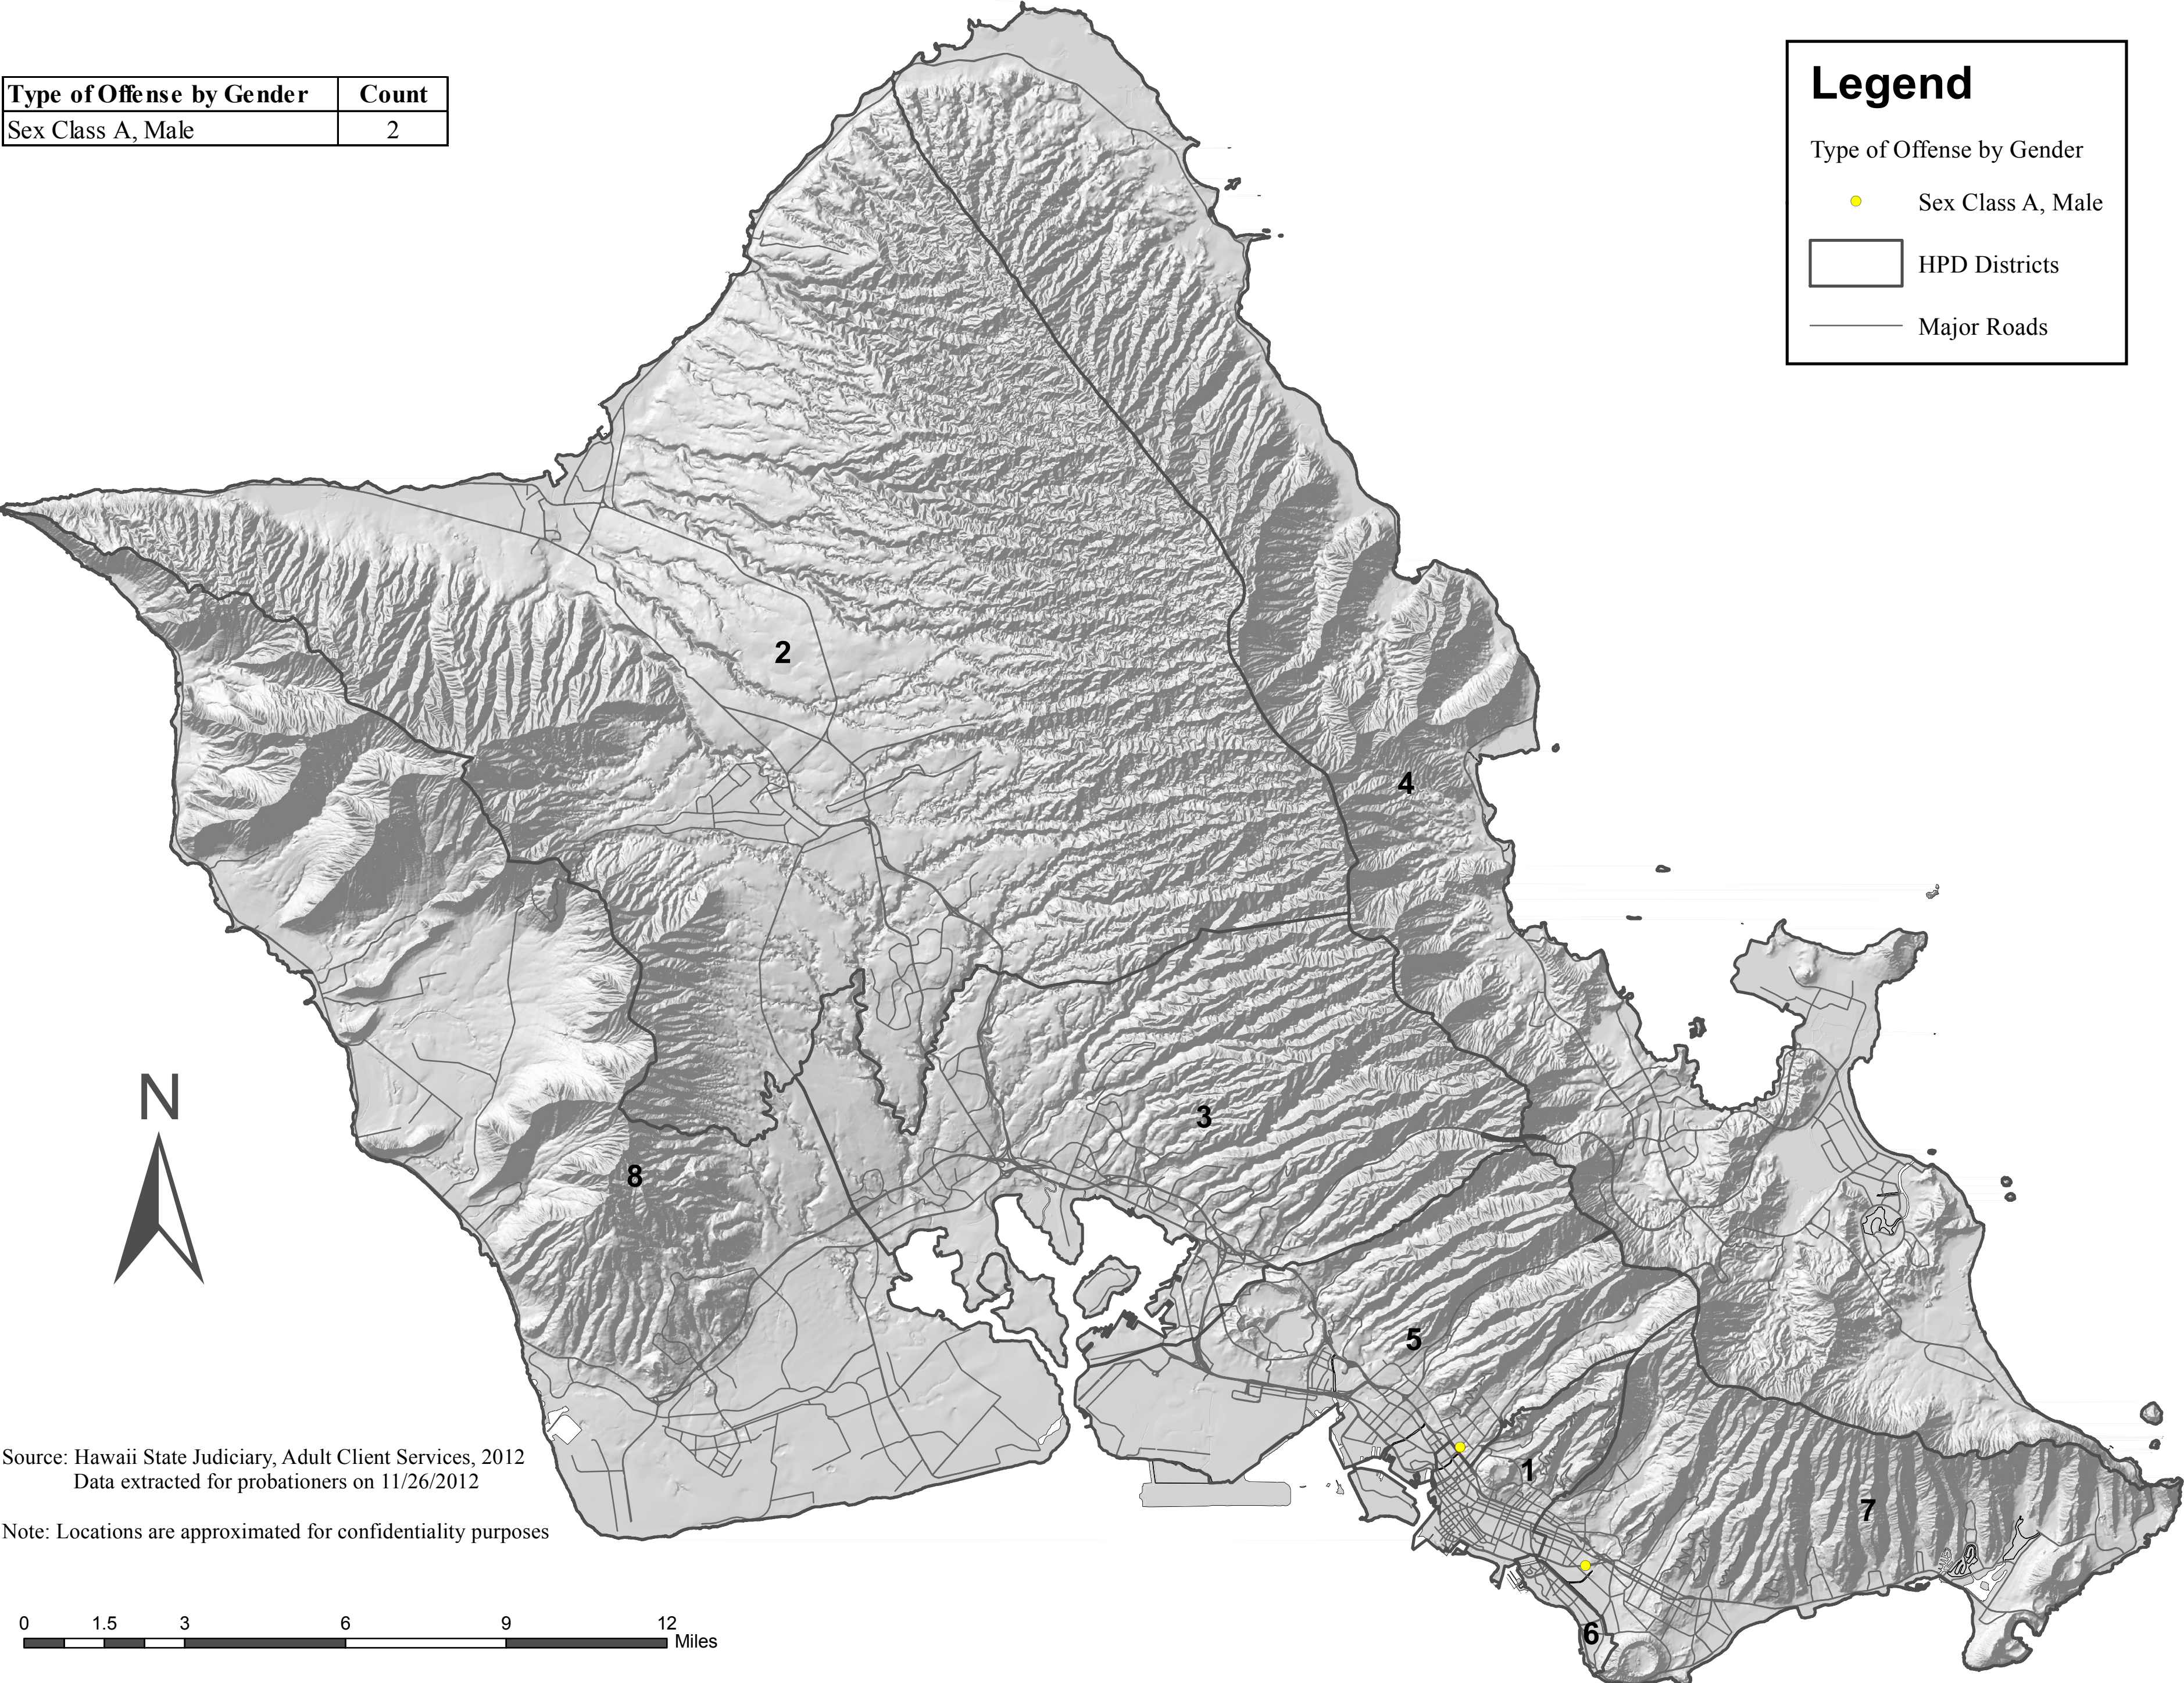

Distribution of Probationers by Type of Offense: Sex Class A

Type of Offense by Gender	Count
Sex Class A, Male	2

Legend

Type of Offense by Gender

- Sex Class A, Male

HPD Districts

Major Roads

Source: Hawaii State Judiciary, Adult Client Services, 2012
 Data extracted for probationers on 11/26/2012

Note: Locations are approximated for confidentiality purposes