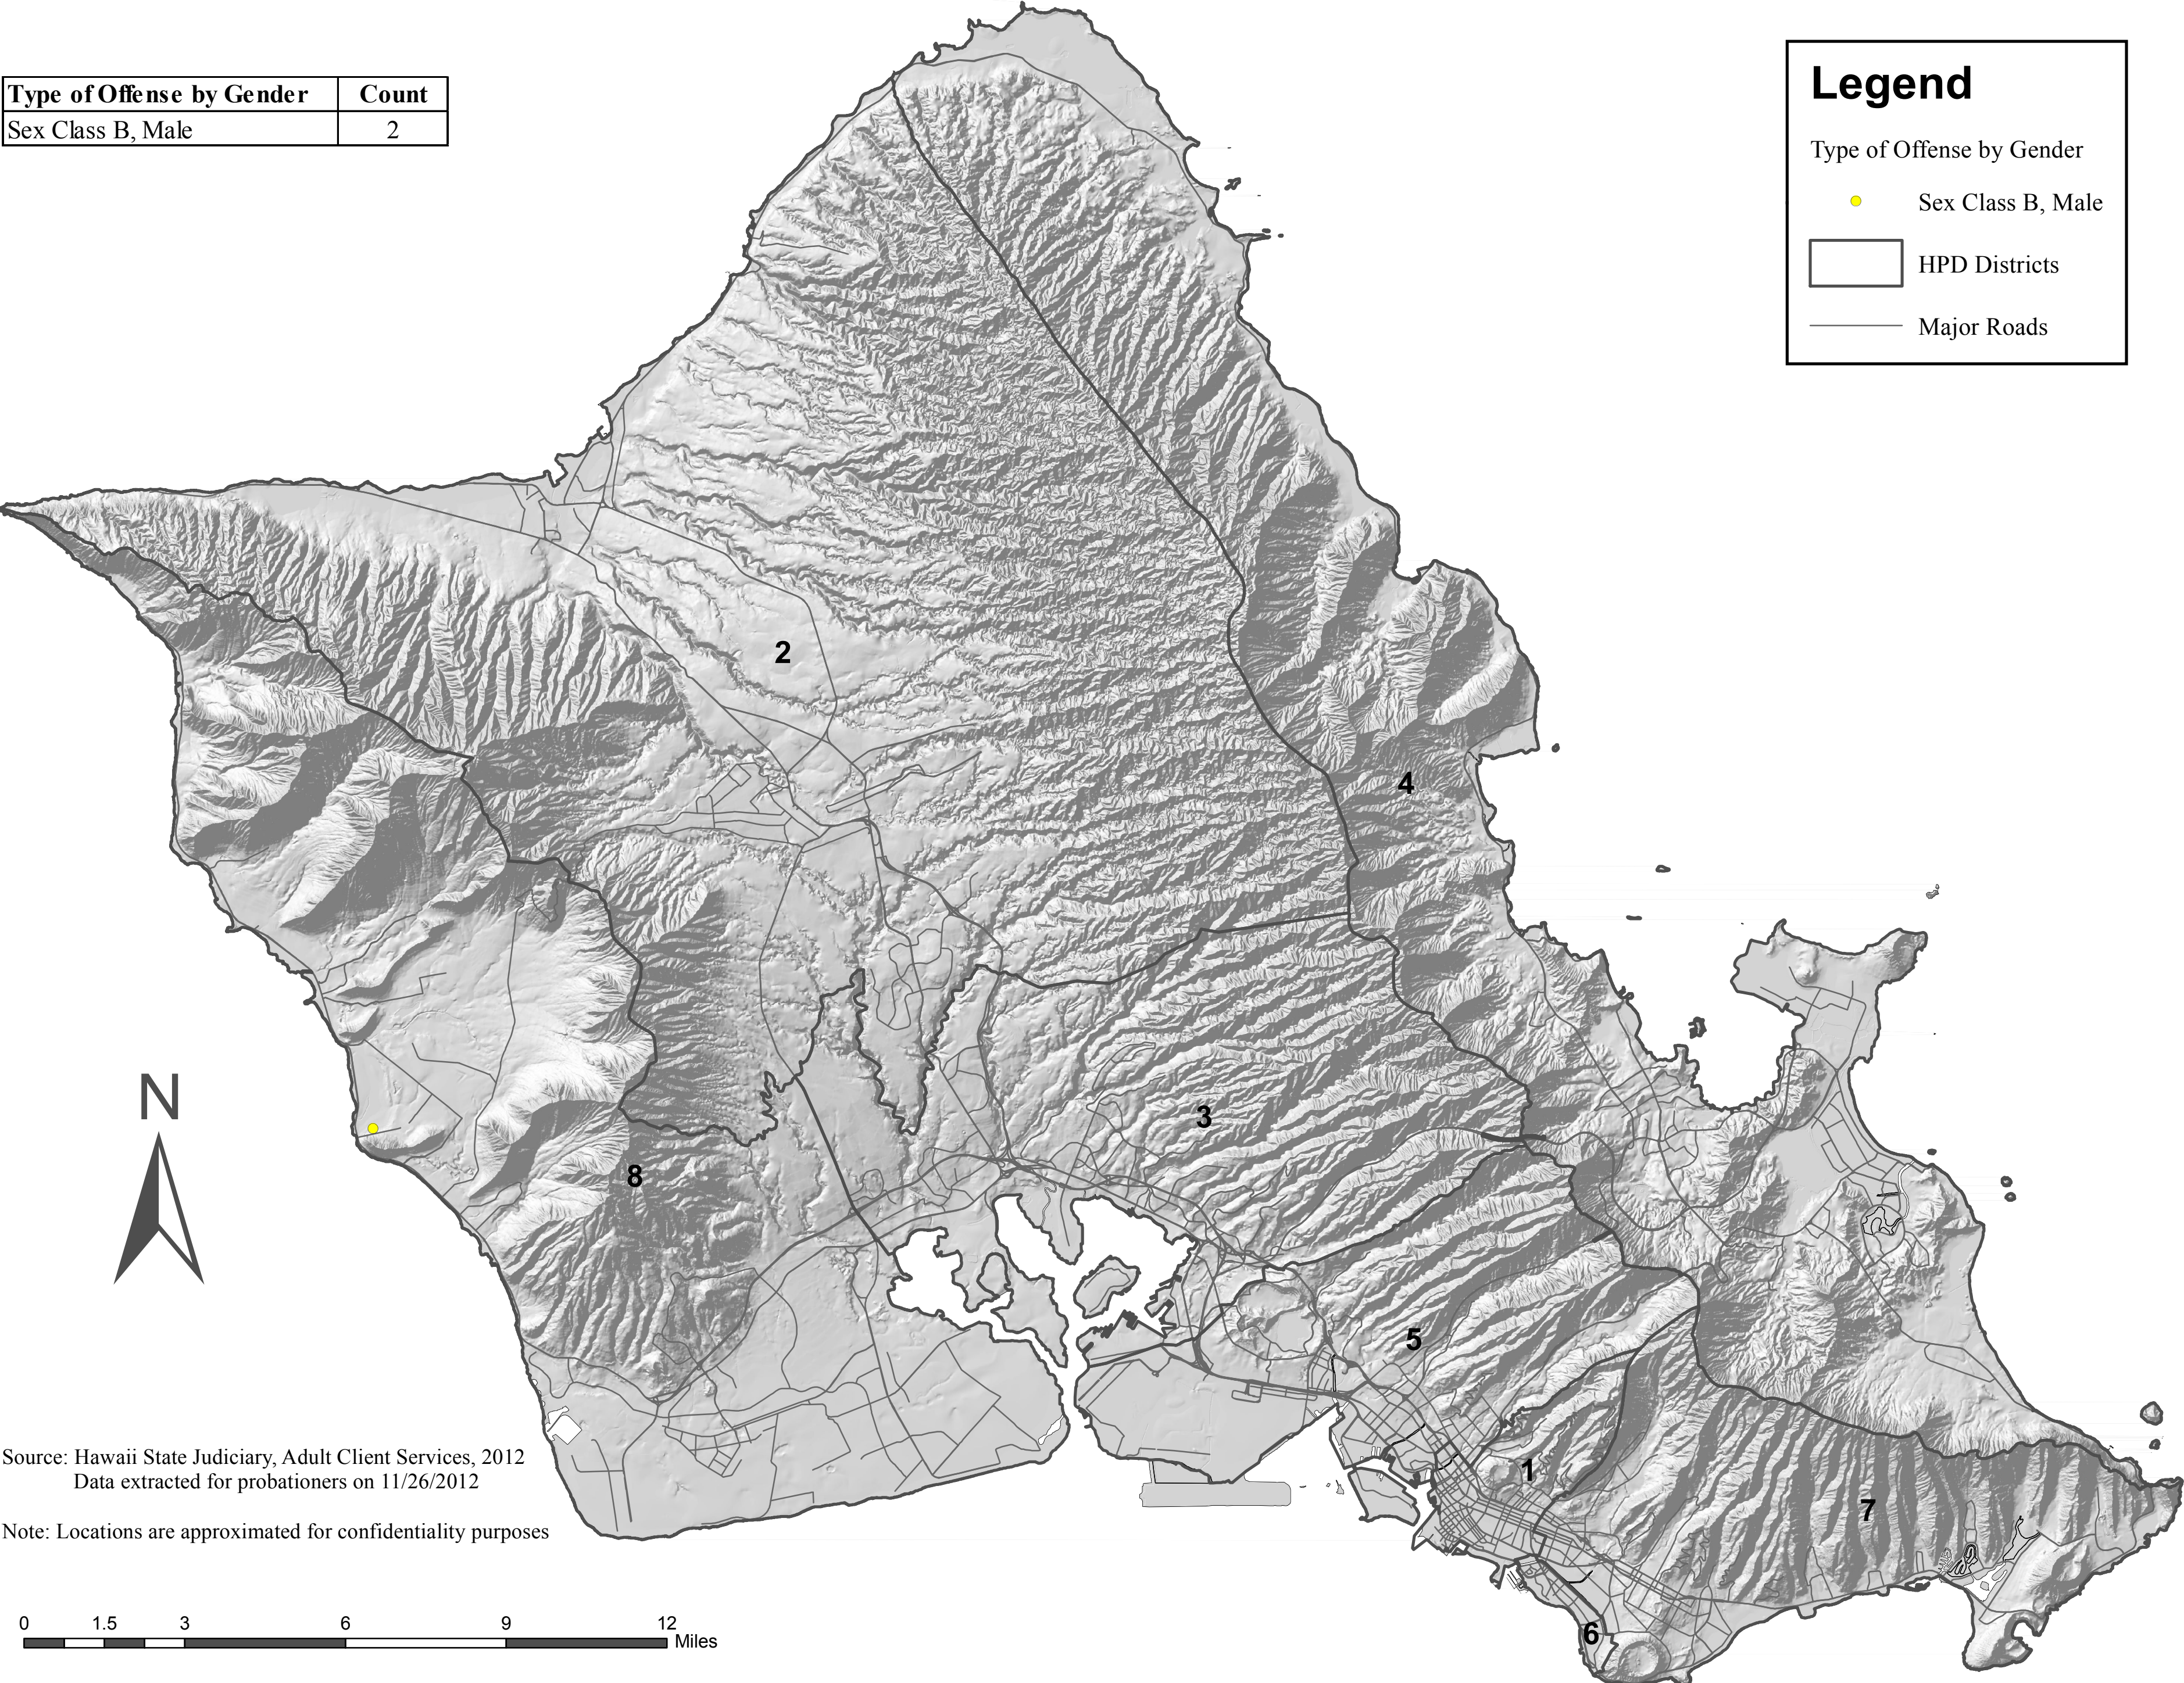

Distribution of Probationers by Type of Offense: Sex Class B

Type of Offense by Gender	Count
Sex Class B, Male	2

Legend

Type of Offense by Gender

- Sex Class B, Male

HPD Districts

Major Roads

Source: Hawaii State Judiciary, Adult Client Services, 2012
 Data extracted for probationers on 11/26/2012

Note: Locations are approximated for confidentiality purposes