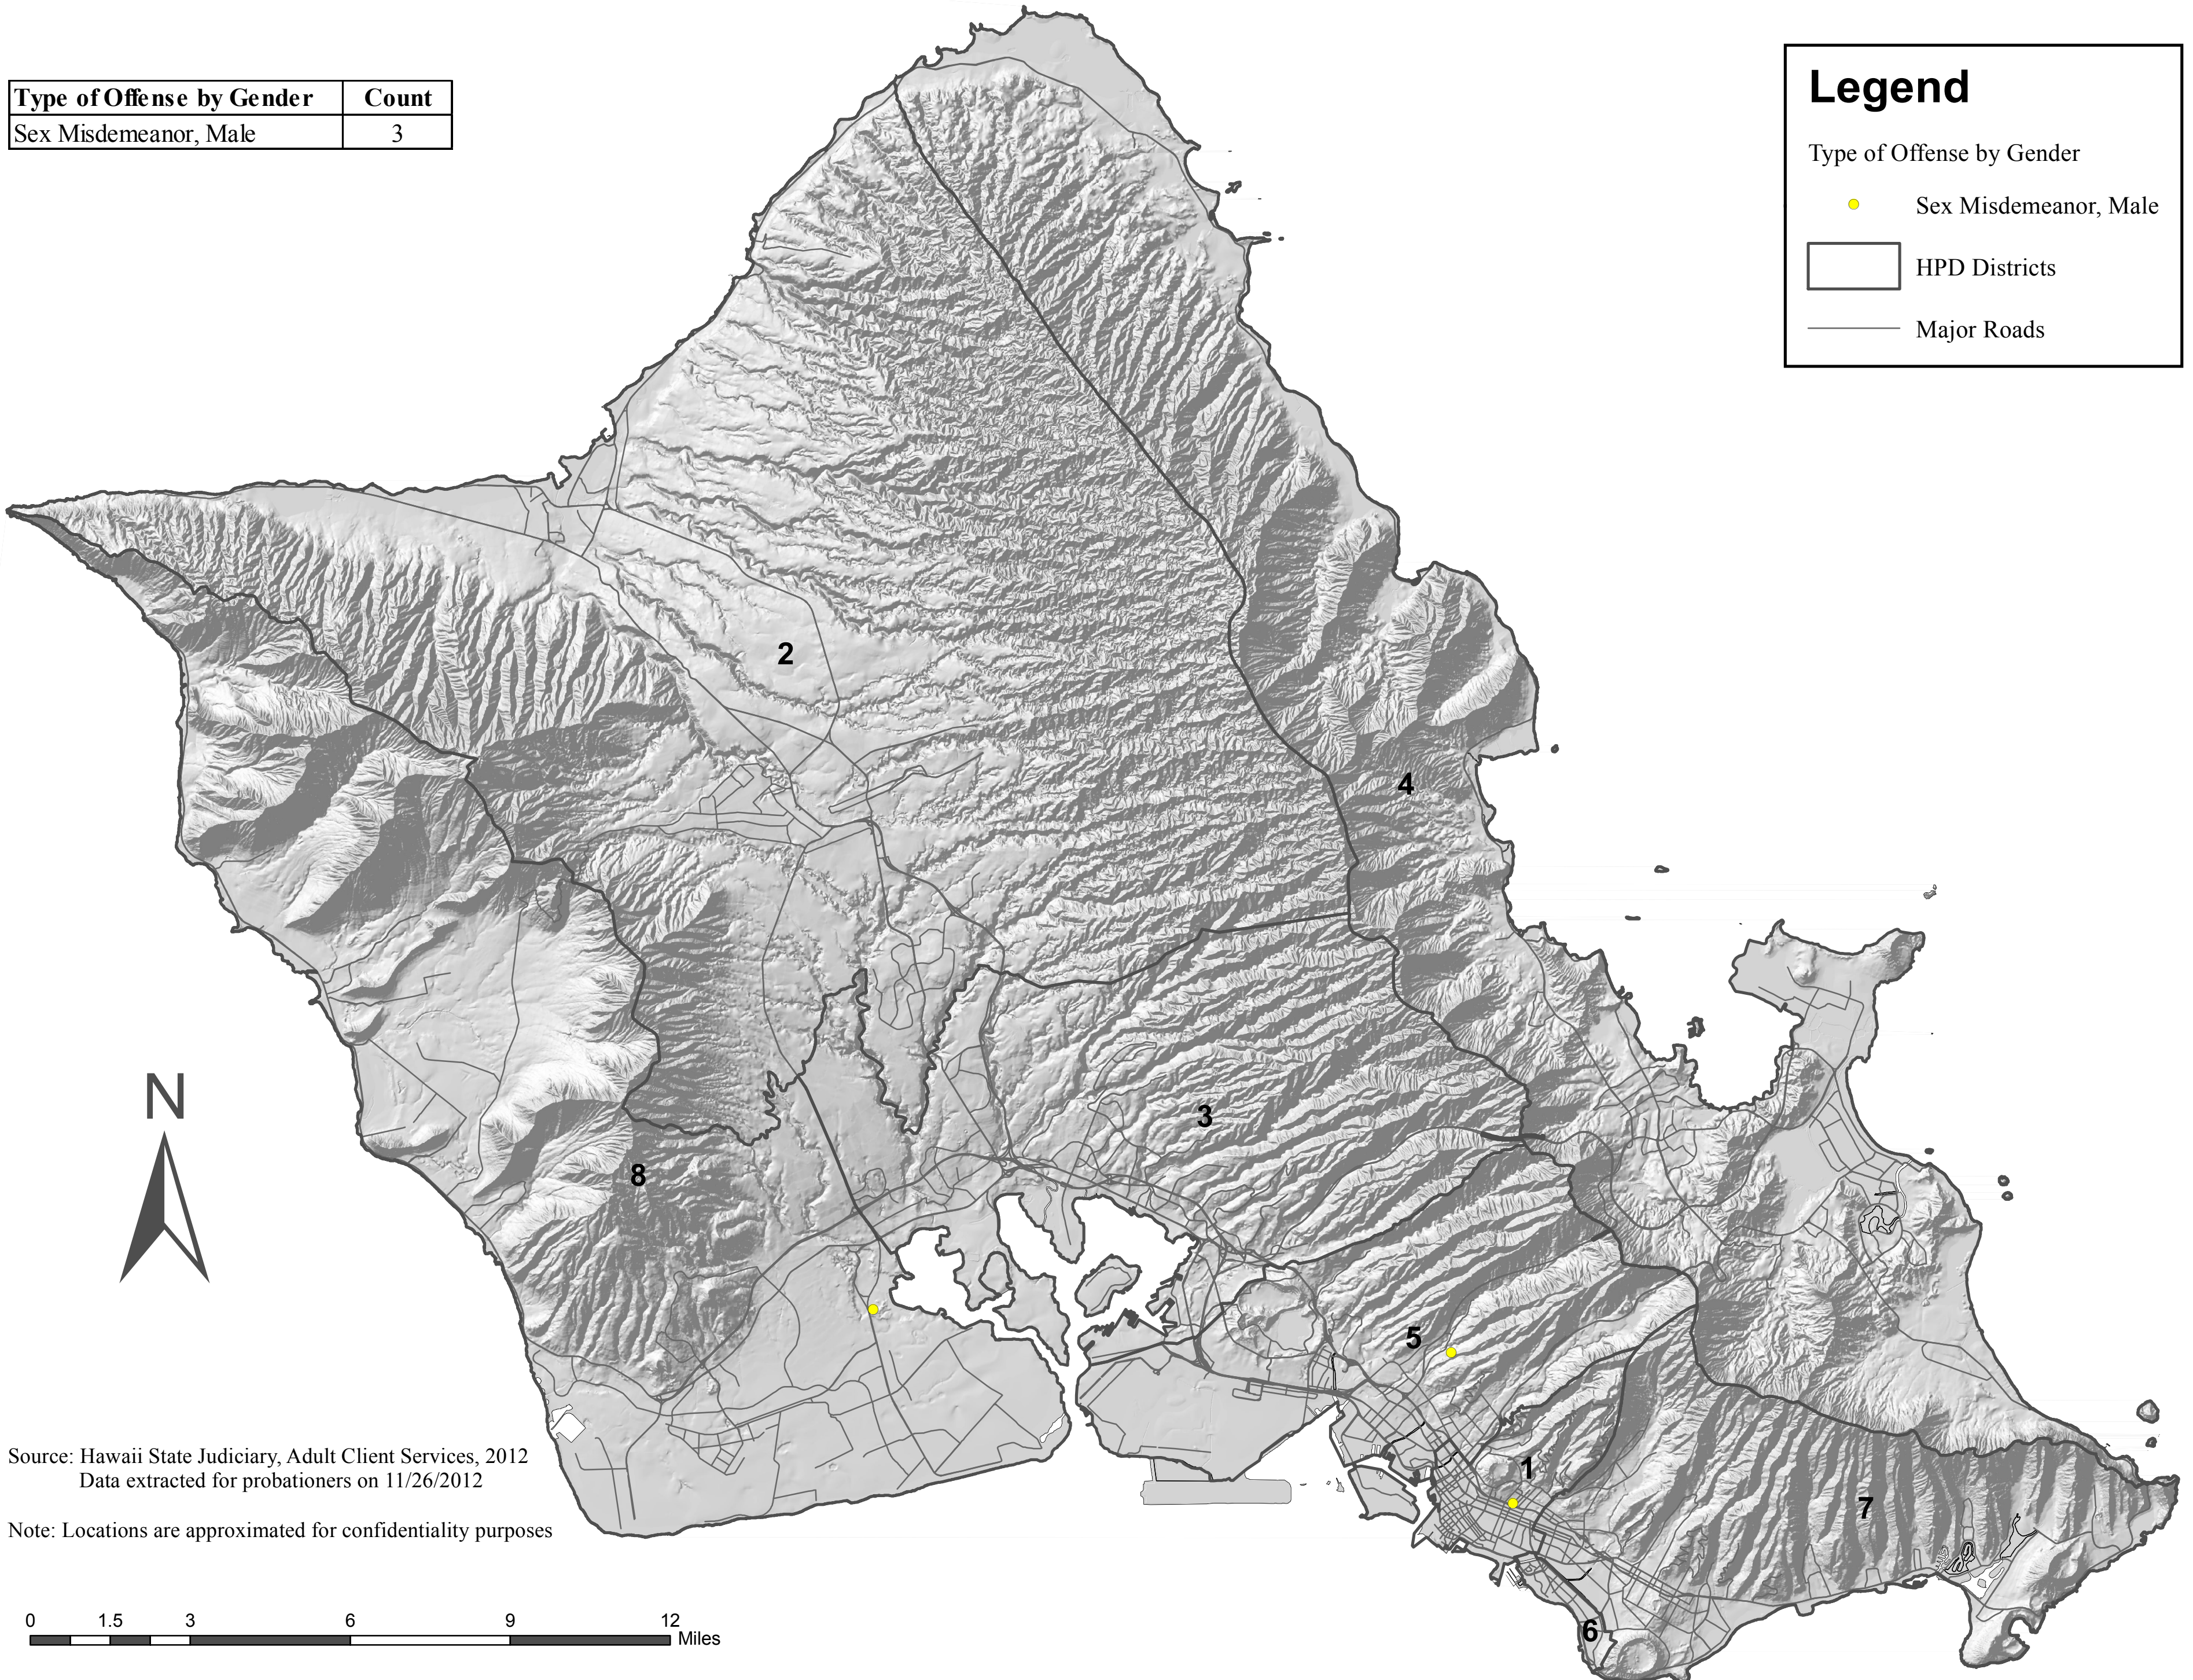

Distribution of Probationers by Type of Offense: Sex Misdemeanor

Type of Offense by Gender	Count
Sex Misdemeanor, Male	3

Legend

Type of Offense by Gender

- Sex Misdemeanor, Male

HPD Districts

Major Roads

Source: Hawaii State Judiciary, Adult Client Services, 2012
 Data extracted for probationers on 11/26/2012

Note: Locations are approximated for confidentiality purposes