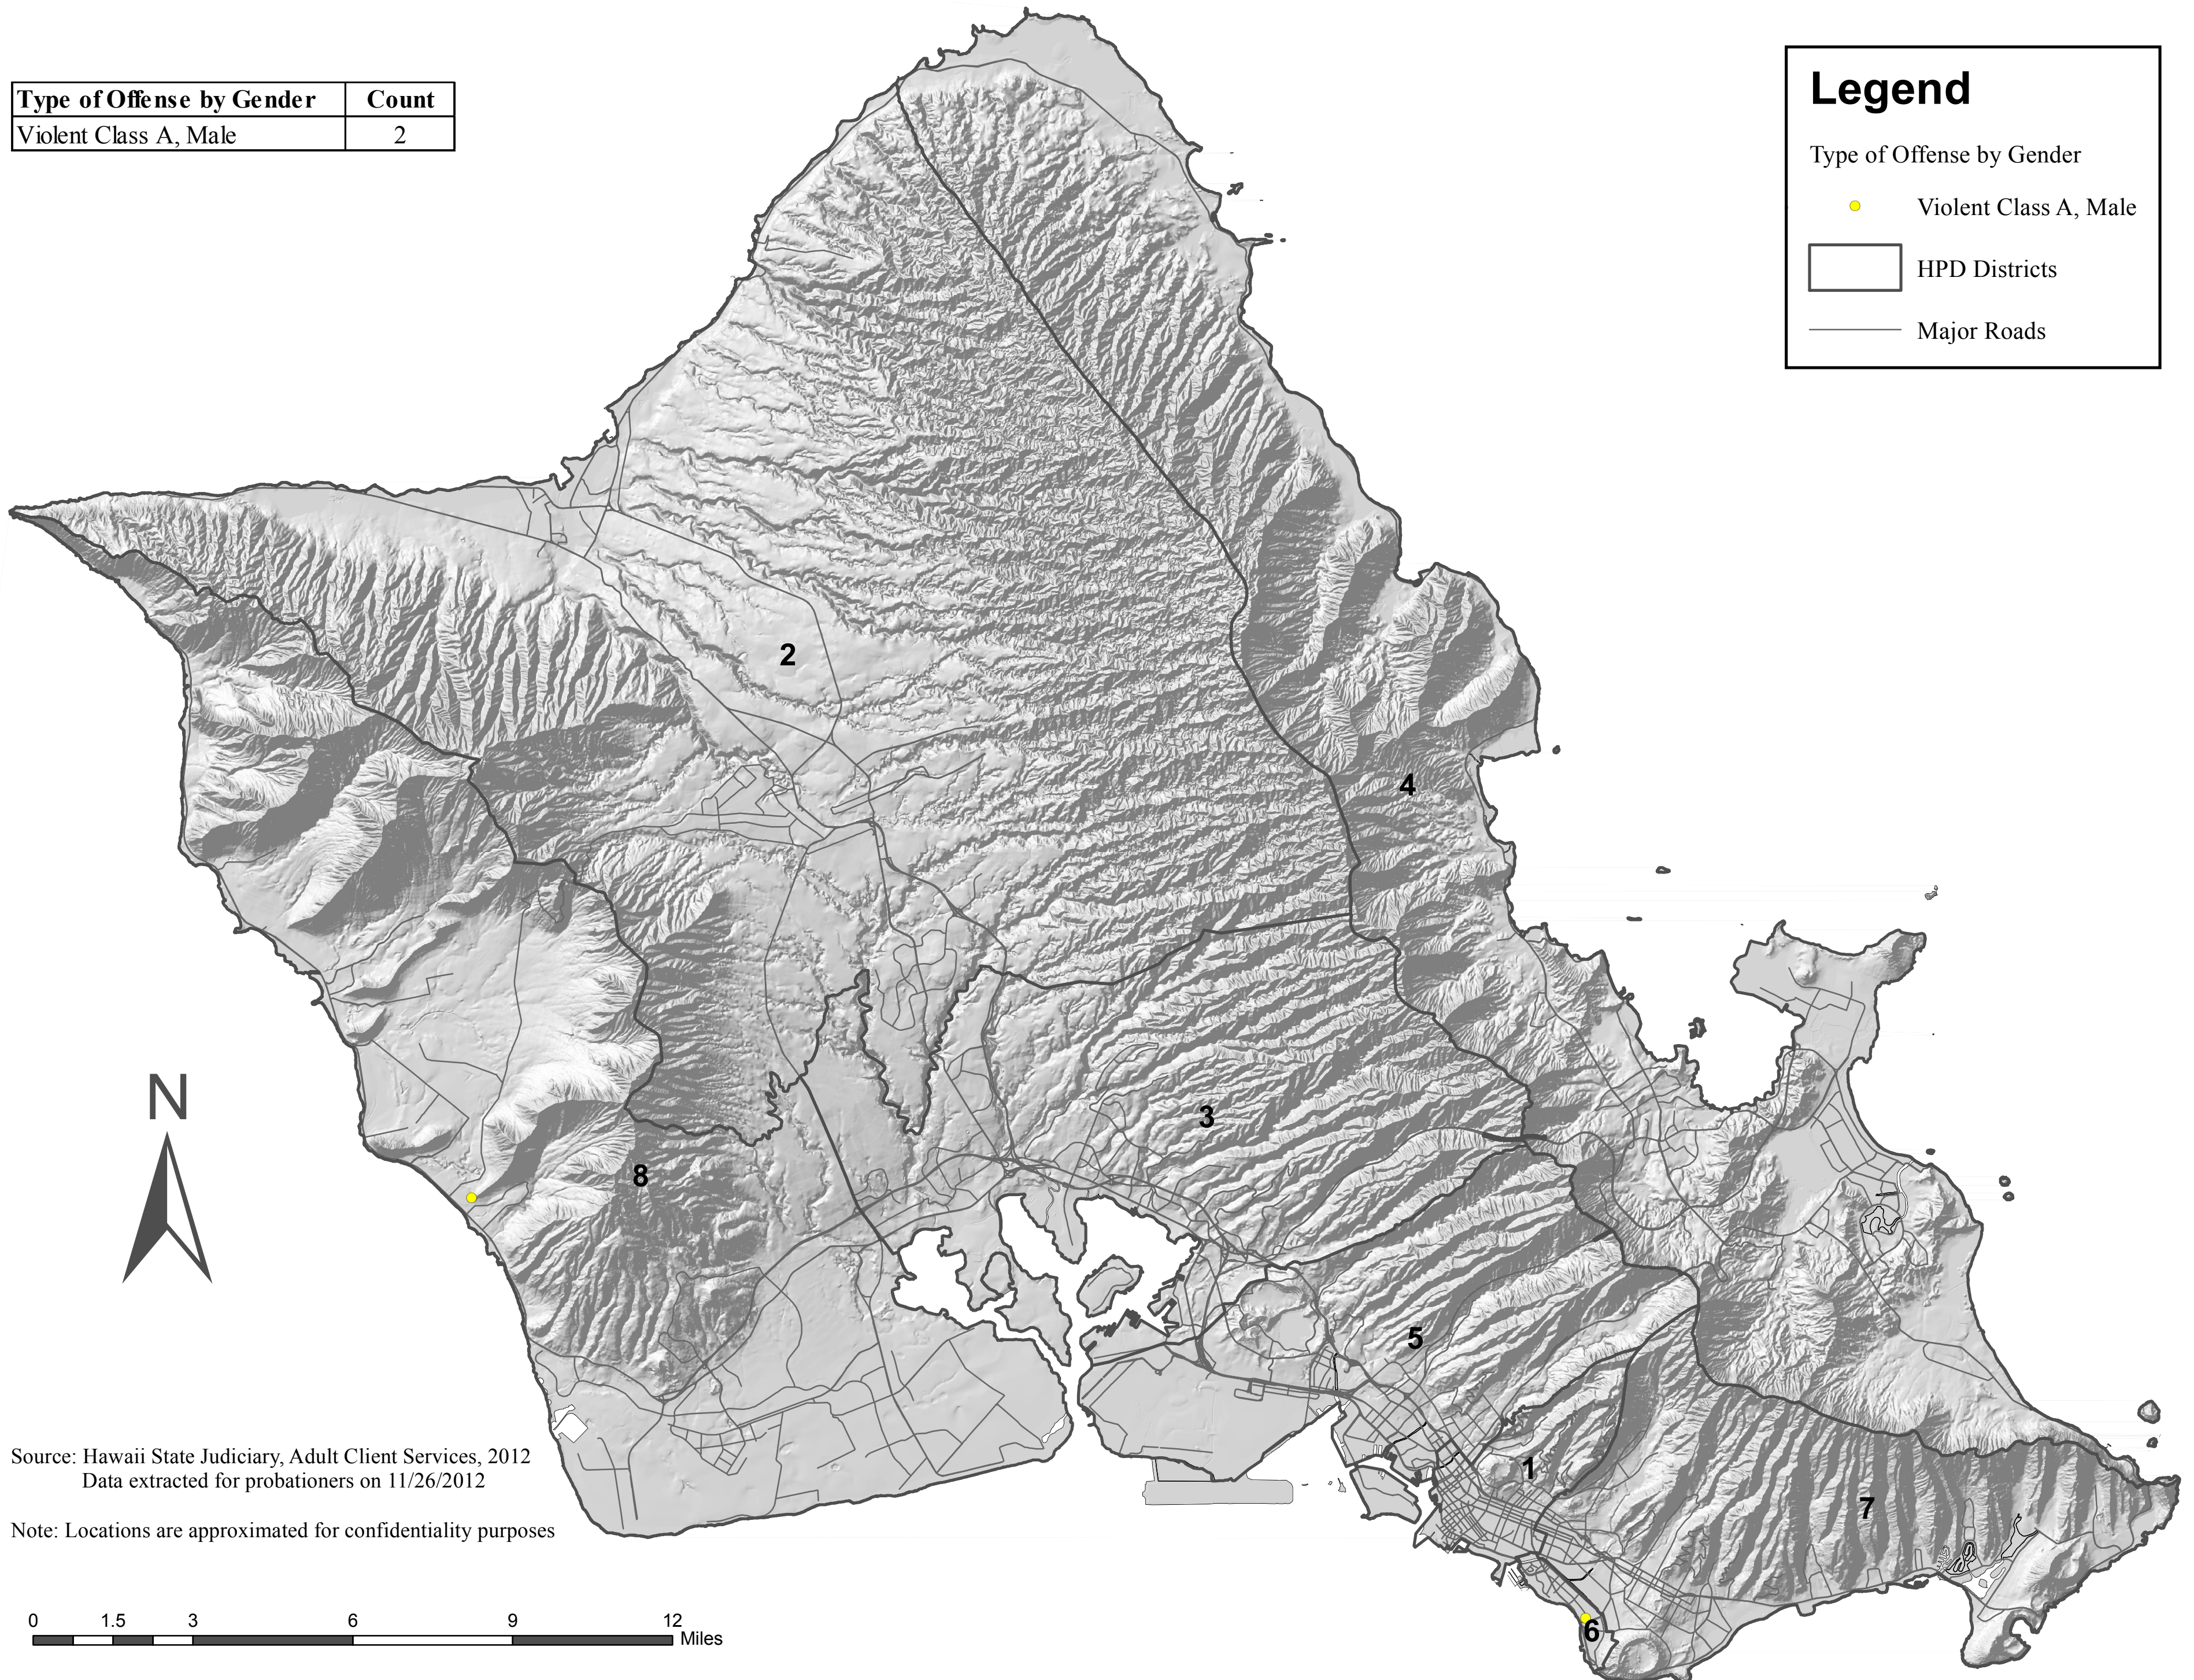

Distribution of Probationers by Type of Offense: Violent Class A

| Type of Offense by Gender | Count |
|---------------------------|-------|
| Violent Class A, Male | 2 |

Legend

Type of Offense by Gender

- Violent Class A, Male

HPD Districts

Major Roads

Source: Hawaii State Judiciary, Adult Client Services, 2012
 Data extracted for probationers on 11/26/2012

Note: Locations are approximated for confidentiality purposes