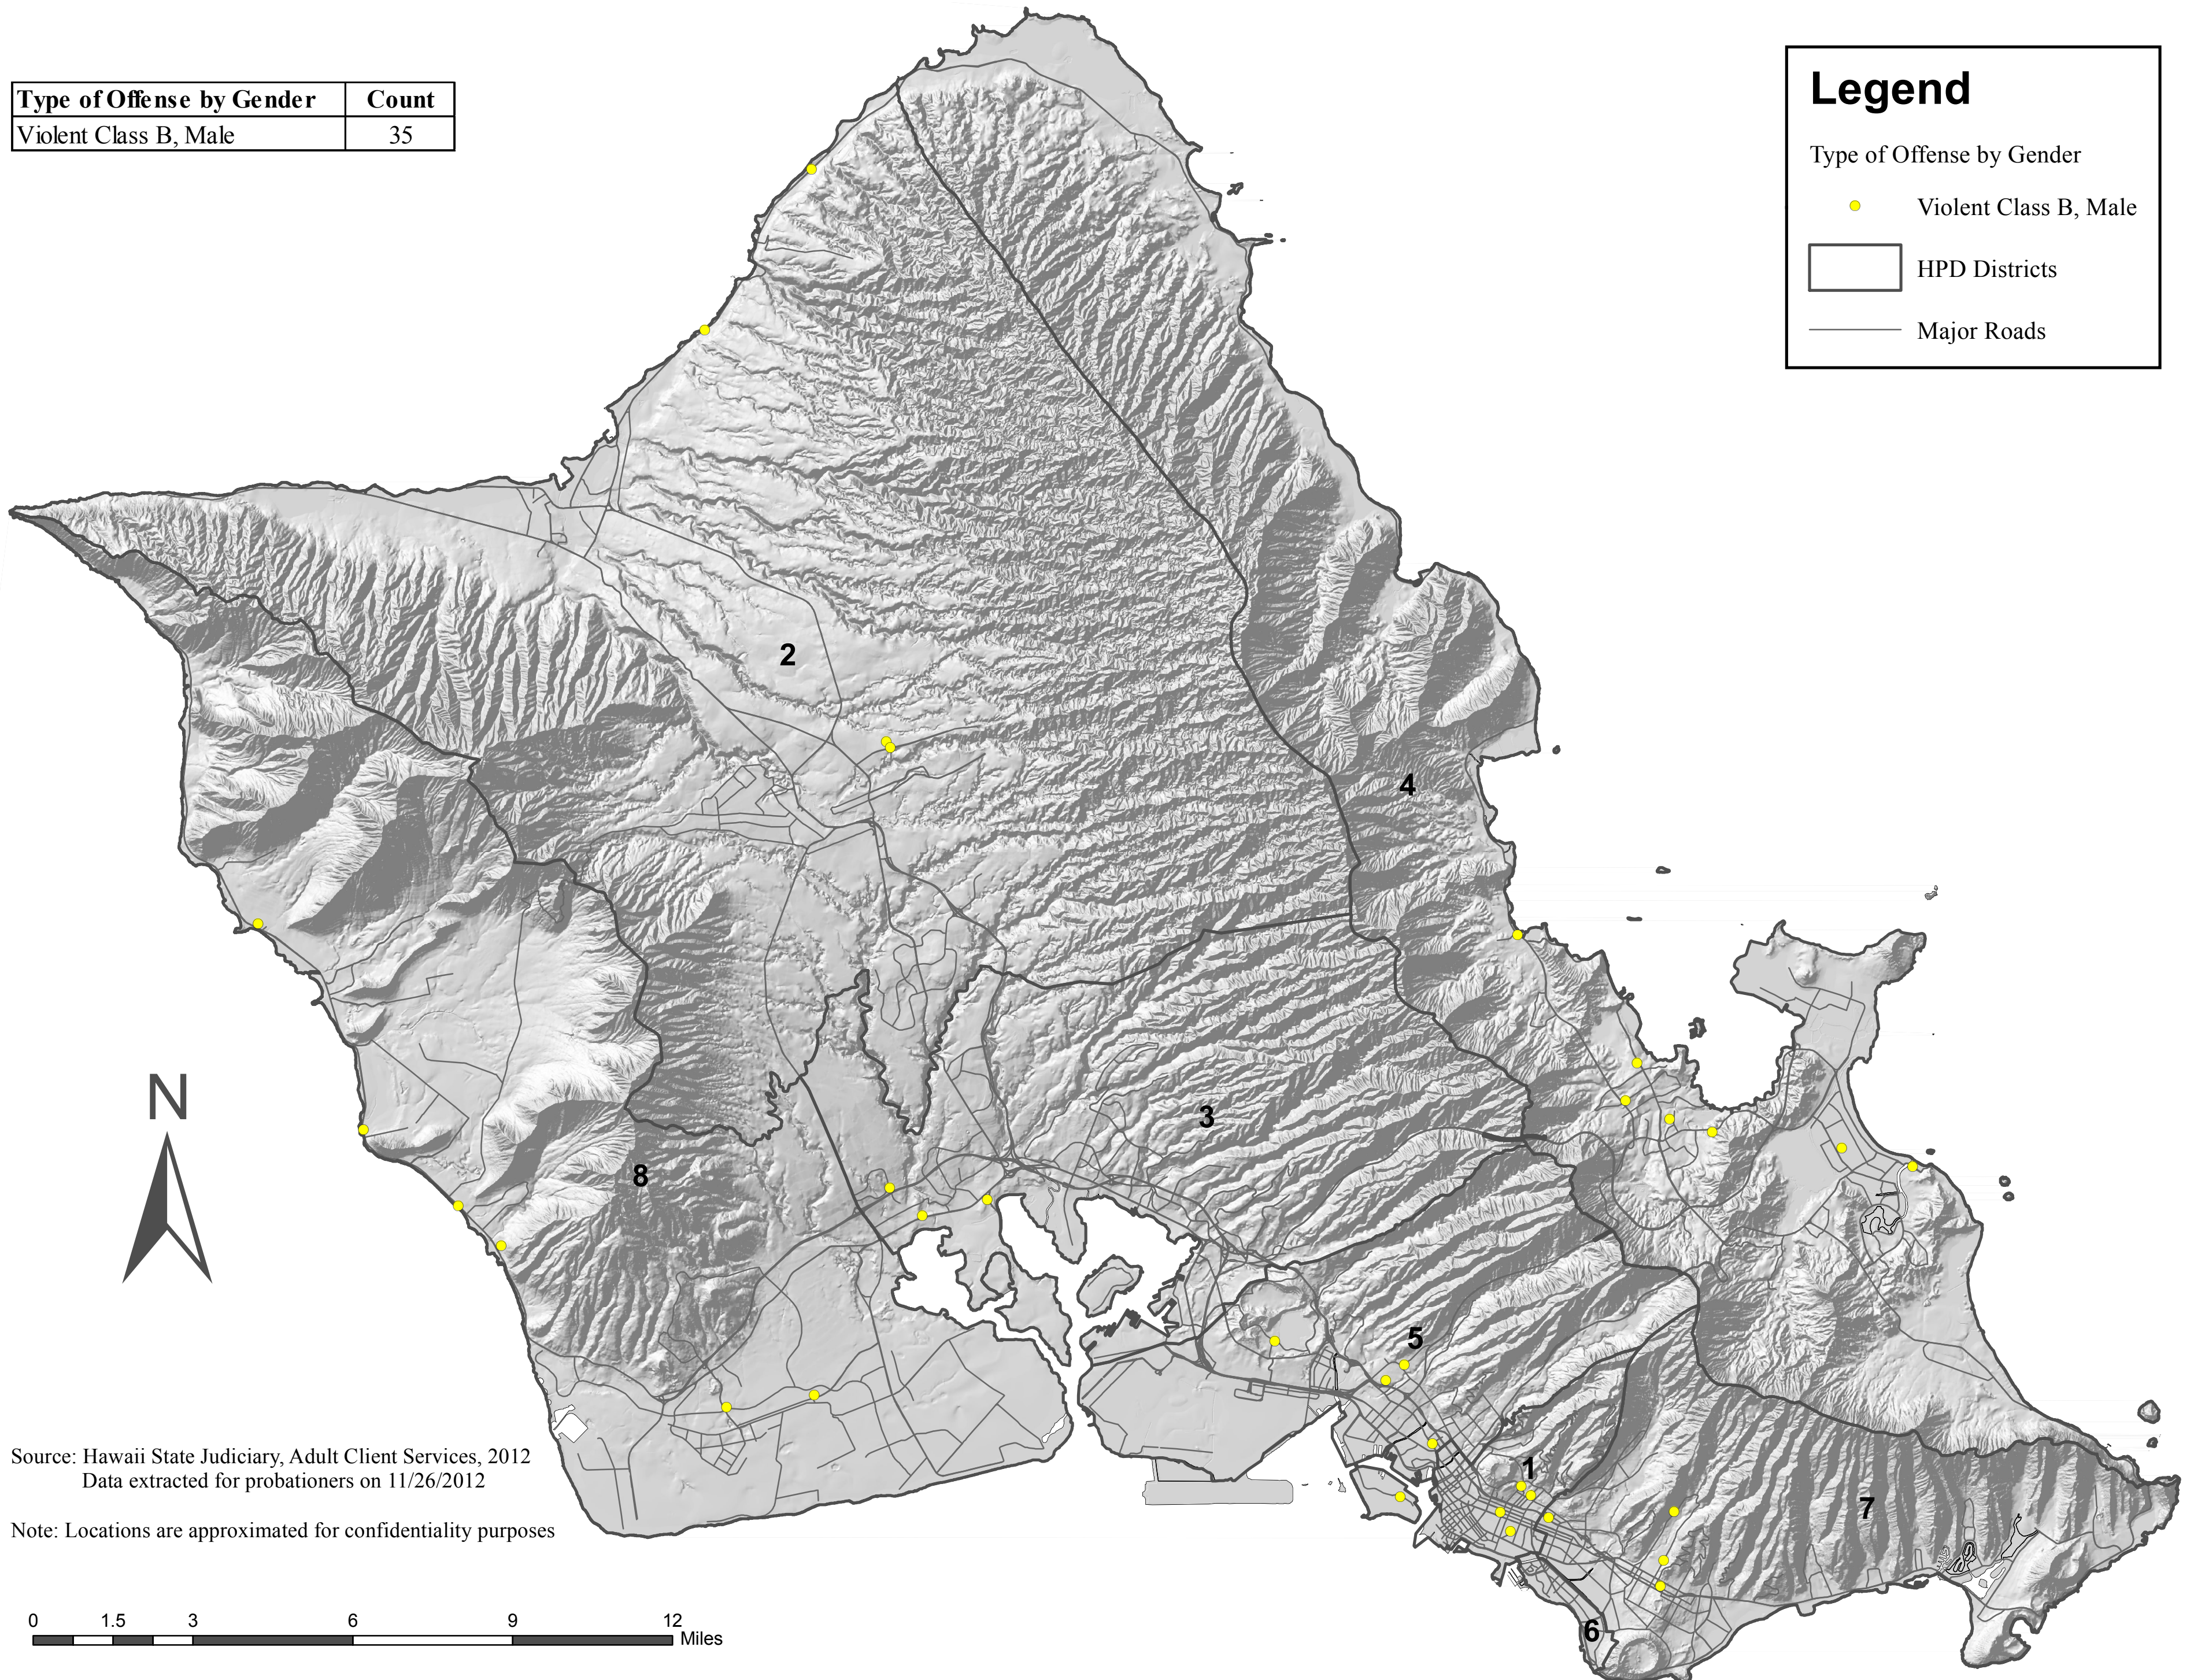

Distribution of Probationers by Type of Offense: Violent Class B

Type of Offense by Gender	Count
Violent Class B, Male	35

Legend

Type of Offense by Gender

- Violent Class B, Male

HPD Districts

Major Roads

Source: Hawaii State Judiciary, Adult Client Services, 2012
 Data extracted for probationers on 11/26/2012

Note: Locations are approximated for confidentiality purposes