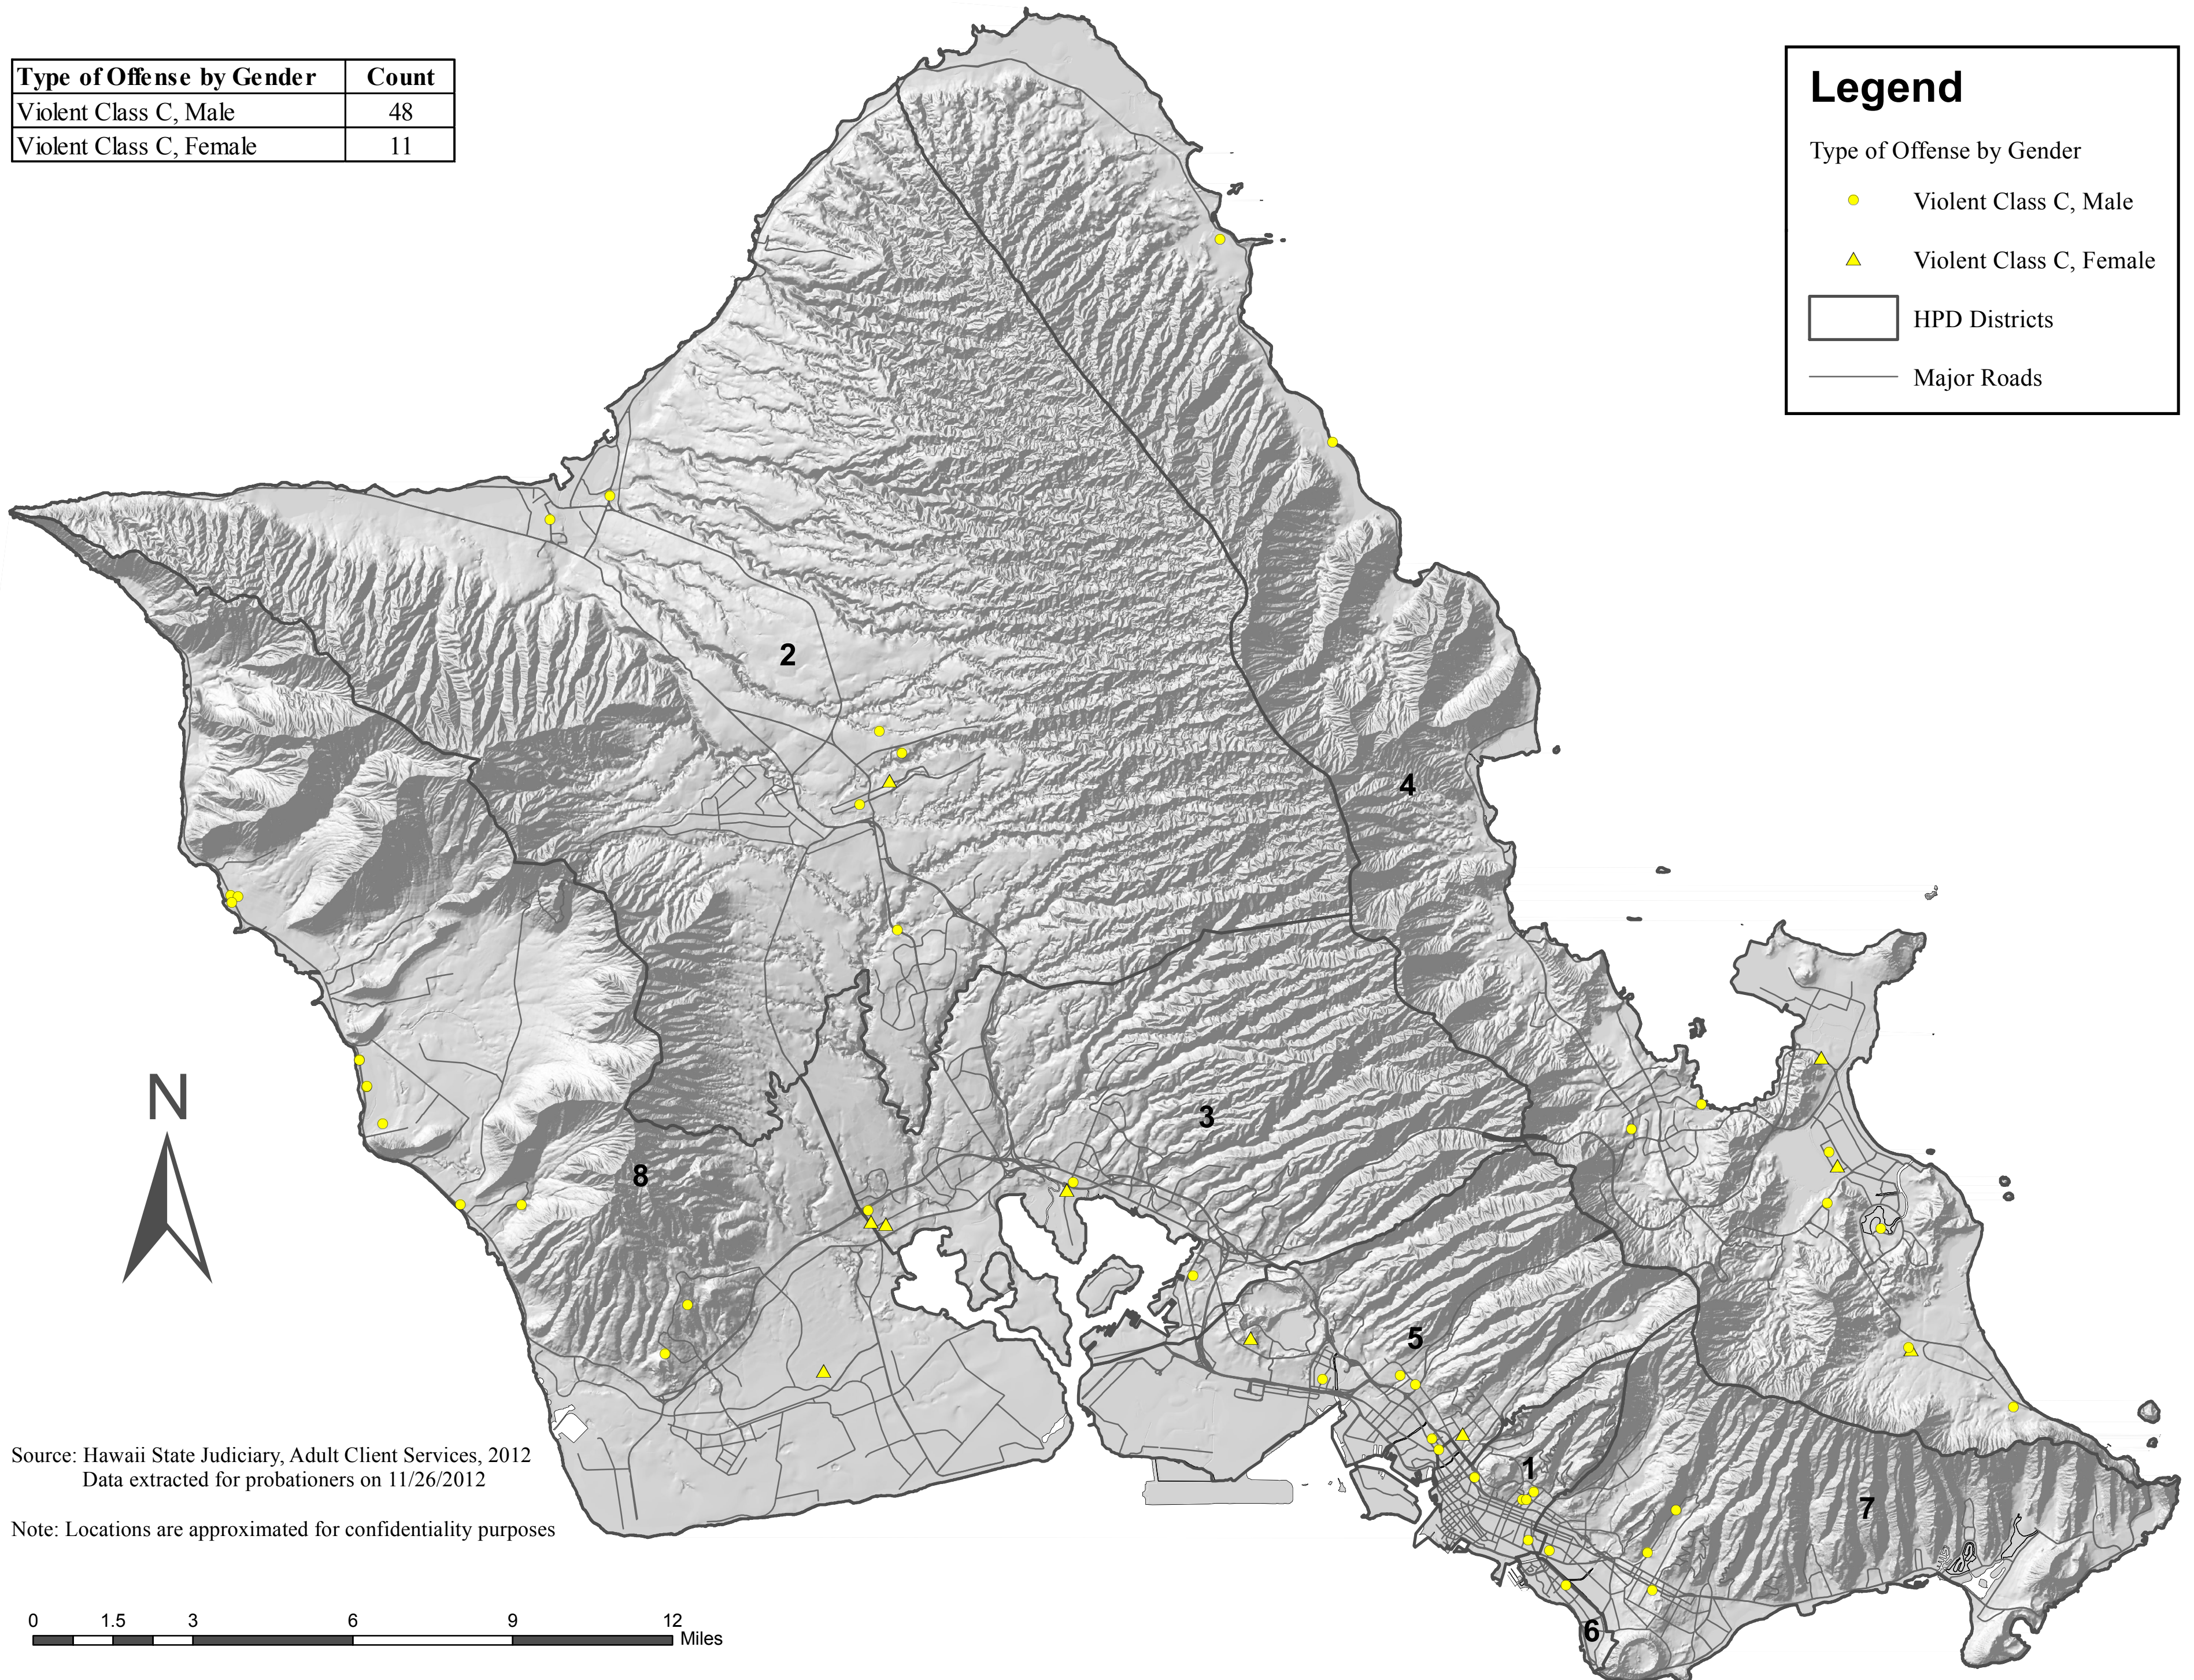

# Distribution of Probationers by Type of Offense: Violent Class C

Type of Offense by Gender	Count
Violent Class C, Male	48
Violent Class C, Female	11

**Legend**

Type of Offense by Gender

- Violent Class C, Male
- ▲ Violent Class C, Female

HPD Districts

Major Roads

Source: Hawaii State Judiciary, Adult Client Services, 2012  
 Data extracted for probationers on 11/26/2012

Note: Locations are approximated for confidentiality purposes