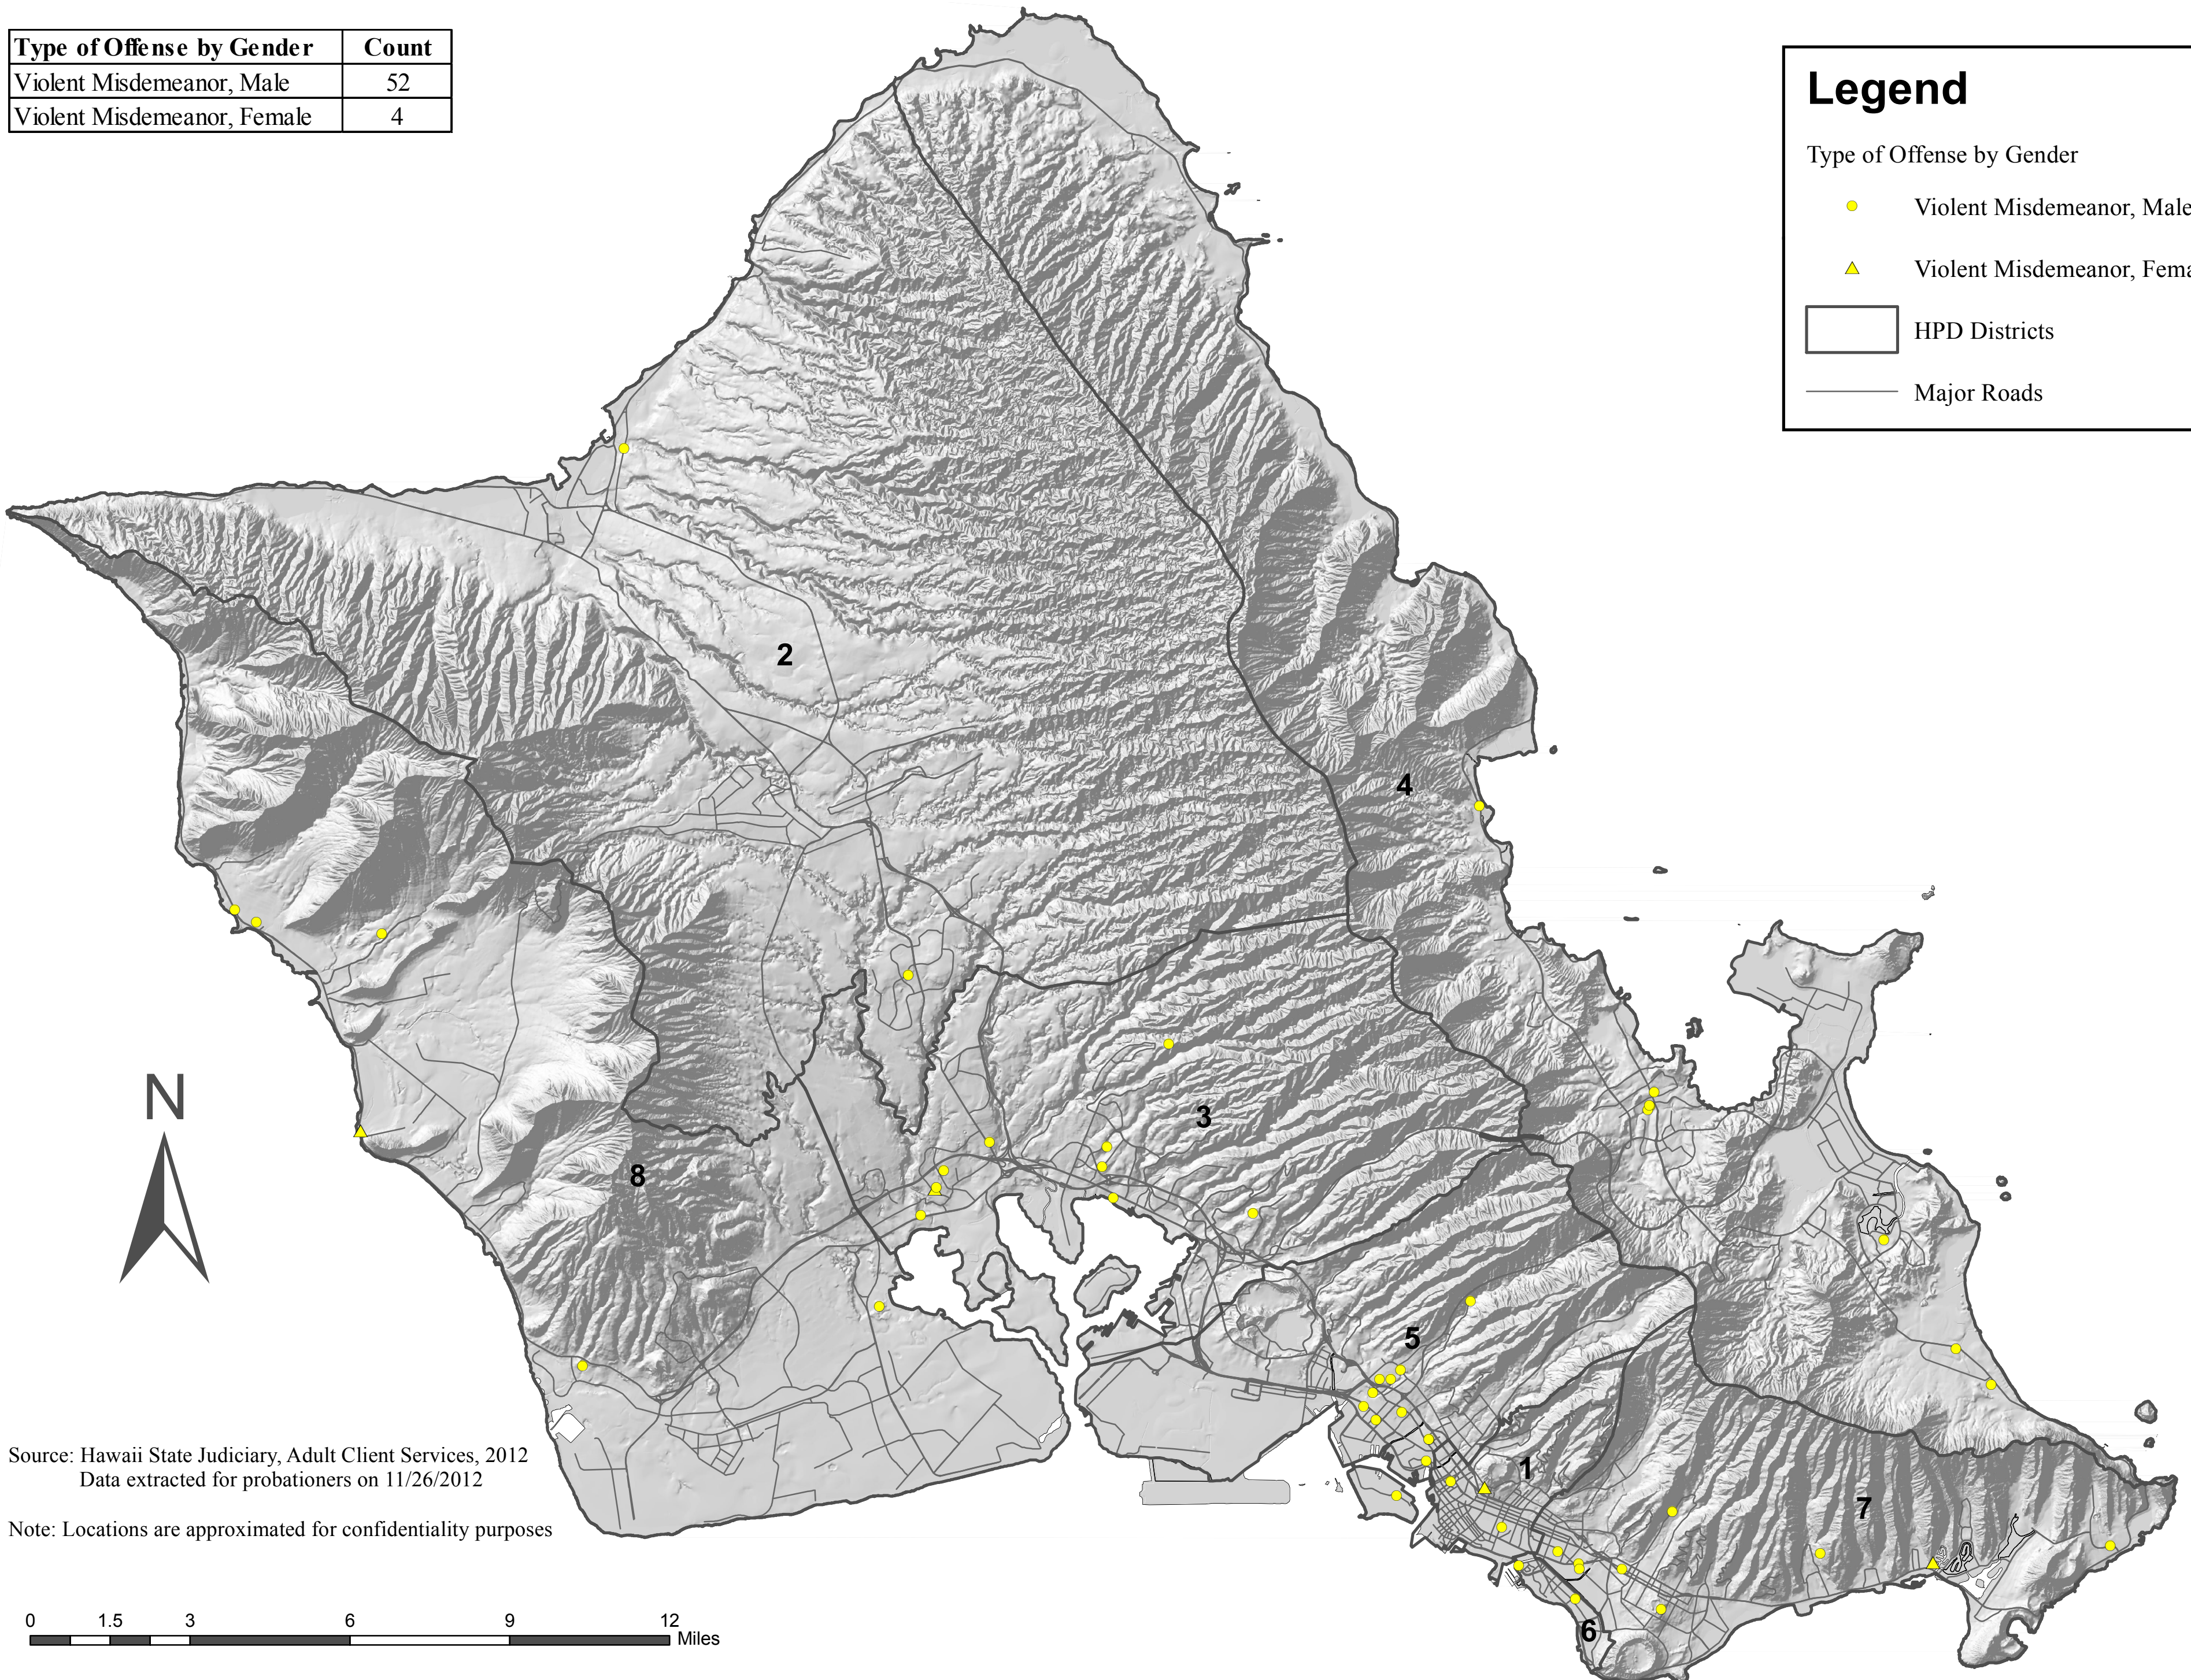

# Distribution of Probationers by Type of Offense: Violent Misdemeanor

Type of Offense by Gender	Count
Violent Misdemeanor, Male	52
Violent Misdemeanor, Female	4

**Legend**

Type of Offense by Gender

- Violent Misdemeanor, Male
- ▲ Violent Misdemeanor, Female

□ HPD Districts

— Major Roads

Source: Hawaii State Judiciary, Adult Client Services, 2012  
 Data extracted for probationers on 11/26/2012

Note: Locations are approximated for confidentiality purposes