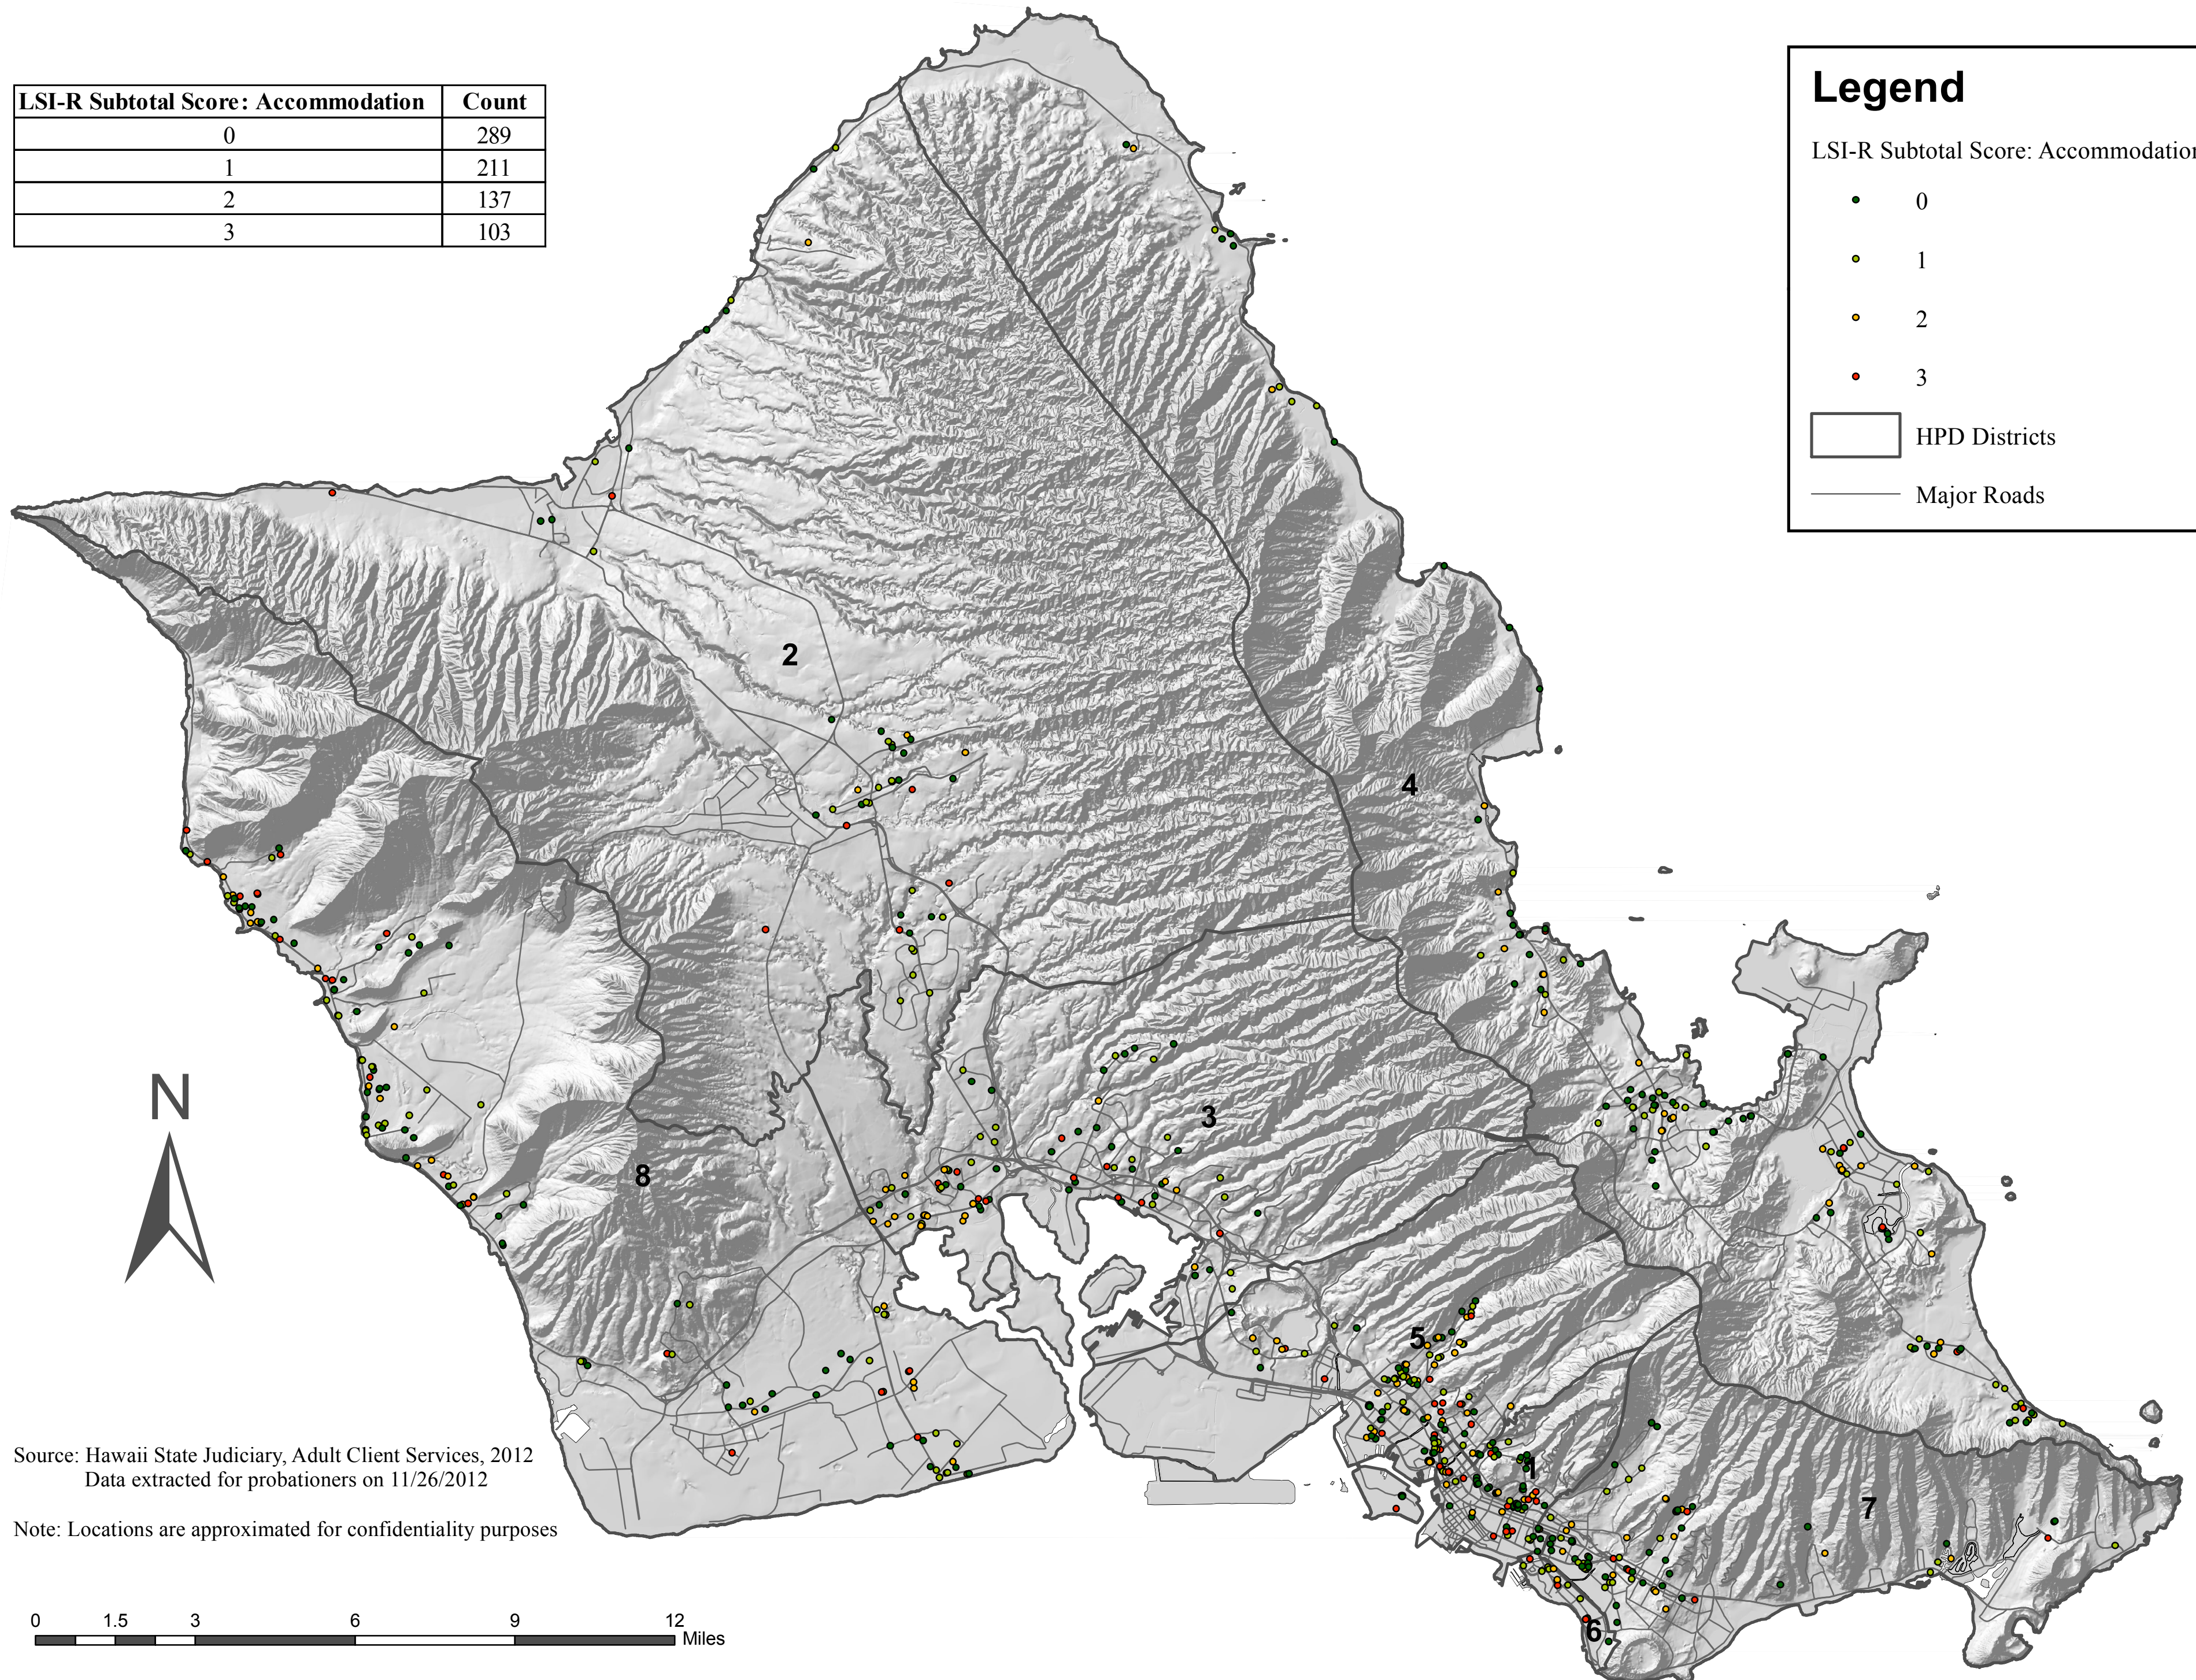

Distribution of Probationers by LSI-R Subtotal Score: Accommodation

LSI-R Subtotal Score: Accommodation	Count
0	289
1	211
2	137
3	103

Legend

LSI-R Subtotal Score: Accommodation

- 0
- 1
- 2
- 3

- HPD Districts
- Major Roads

Source: Hawaii State Judiciary, Adult Client Services, 2012
Data extracted for probationers on 11/26/2012

Note: Locations are approximated for confidentiality purposes